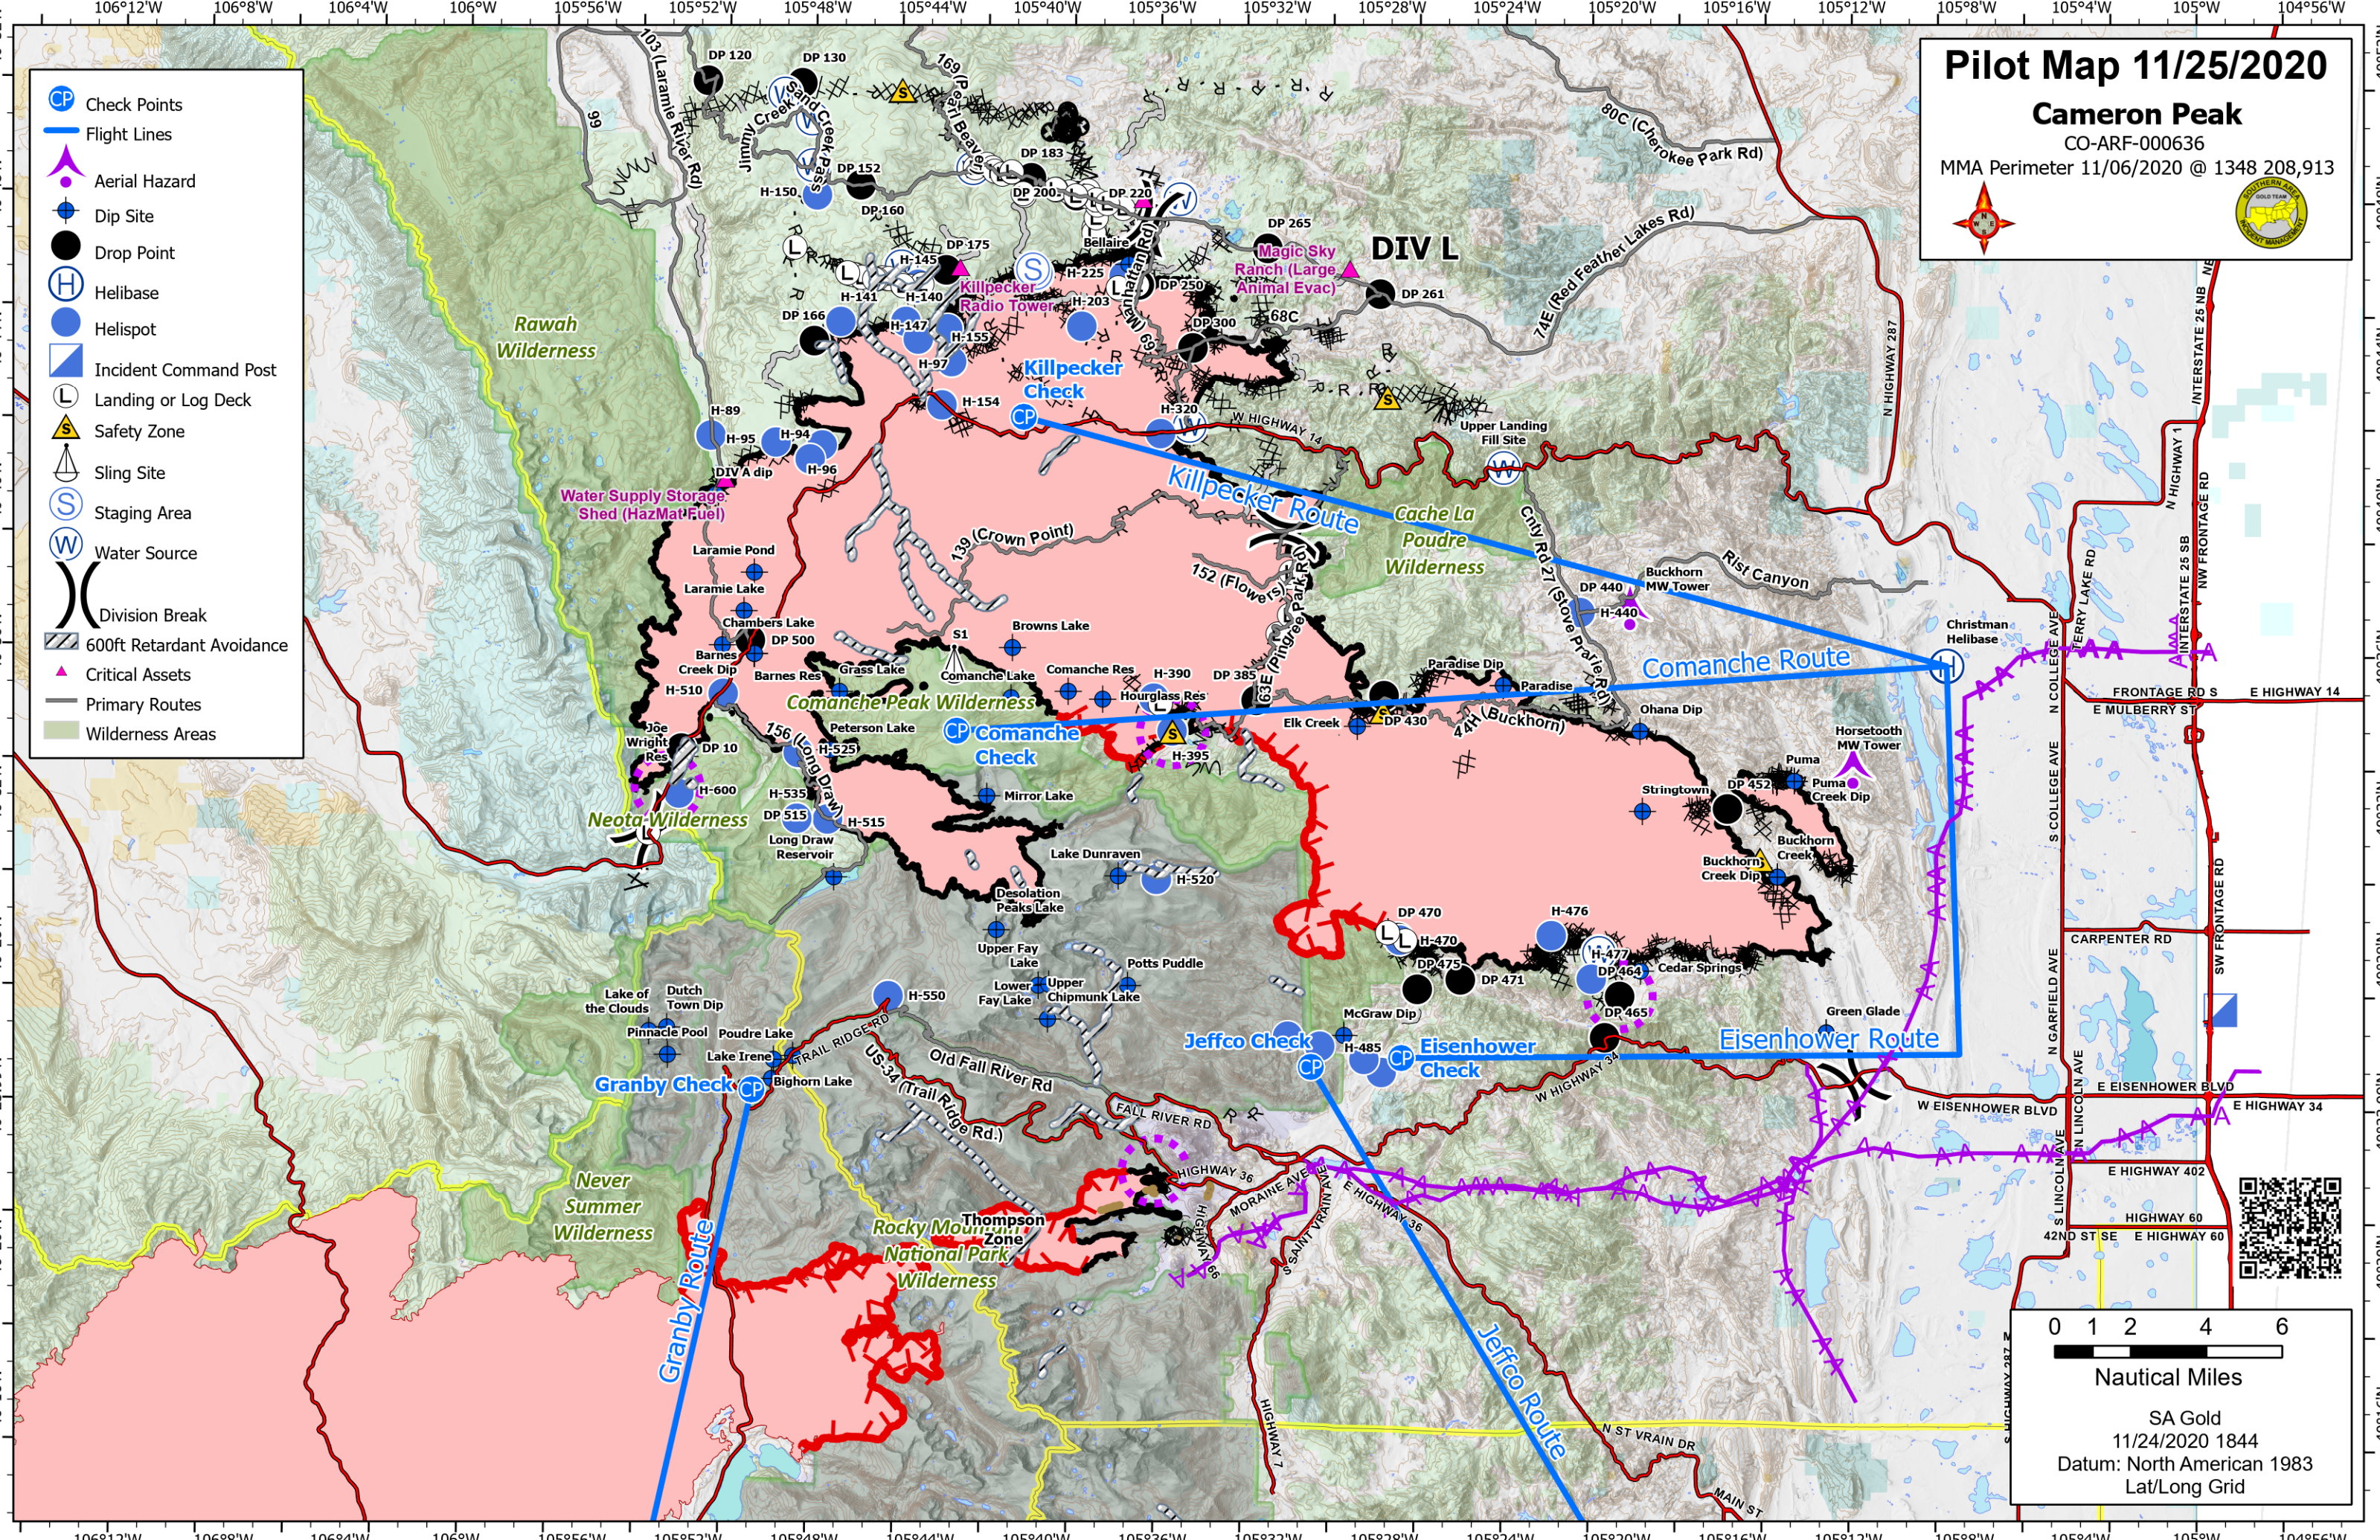

Pilot Map 11/25/2020

Cameron Peak

CO-ARF-000636
MMA Perimeter 11/06/2020 @ 1348 208,913

-  Check Points
-  Flight Lines
-  Aerial Hazard
-  Dip Site
-  Drop Point
-  Helibase
-  Helispot
-  Incident Command Post
-  Landing or Log Deck
-  Safety Zone
-  Sling Site
-  Staging Area
-  Water Source
-  Division Break
-  600ft Retardant Avoidance
-  Critical Assets
-  Primary Routes
-  Wilderness Areas

0 1 2 4 6
Nautical Miles

SA Gold
11/24/2020 1844
Datum: North American 1983
Lat/Long Grid