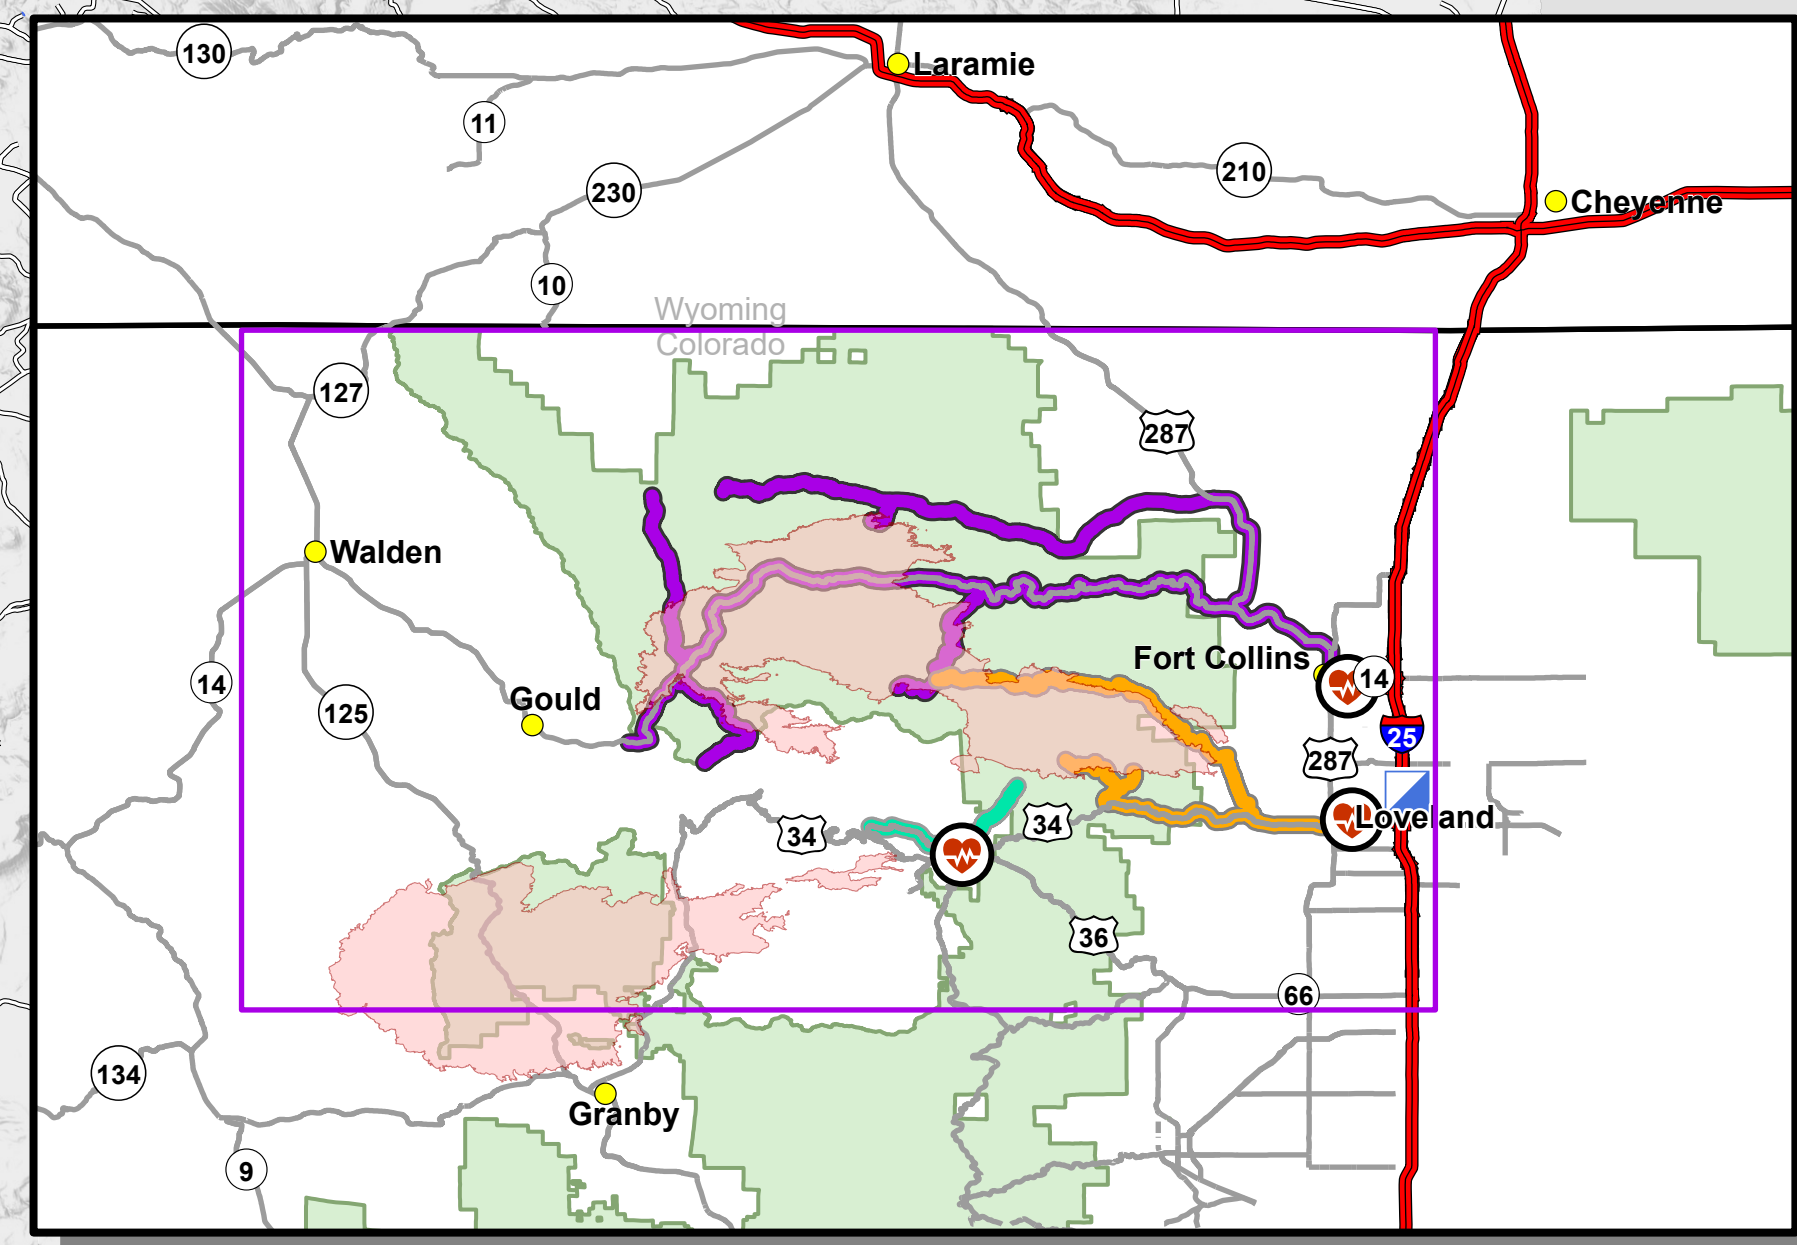

# Medical Ground Transportation

## 11/26/2020

Cameron Peak  
 CO-ARF-000636  
 208,913 acres @ MMA  
 Perimeter 11/06/2020 @ 1348

- Aerial Hazard
- Bridge
- Camp
- Clean Up Area
- Culvert
- Dip Site
- Drop Point
- Fire Station
- Gate
- Hazard
- Helibase
- Unimproved Landing Area
- Helispot
- Incident Command Post
- Internet Access
- Landmark
- Resource Location
- Safety Zone
- Sling Site
- Staging Area
- Stream Crossing
- Water Source
- Restricted Water Source
- Water Development or Draft Site
- Value at Risk
- Other
- Zone Break
- Division Break
- Uncontrolled Fire Edge
- Contained Line
- Completed Dozer Line
- Completed Hand Line
- Road as Completed Line
- Access or Improved Road
- Line Break Completed
- Fire Break Planned or Incomplete
- UAS Launch and Recovery Zone
- Repair Line
- Wildfire Daily Fire Perimeter
- US or State Highway
- Primary or County Road
- Arterial or Collector Road
- Minor or Local Road
- Highway Mile Marker

11/25/2020 2046  
 Datum: North American 1983  
 Lat/Long Grid