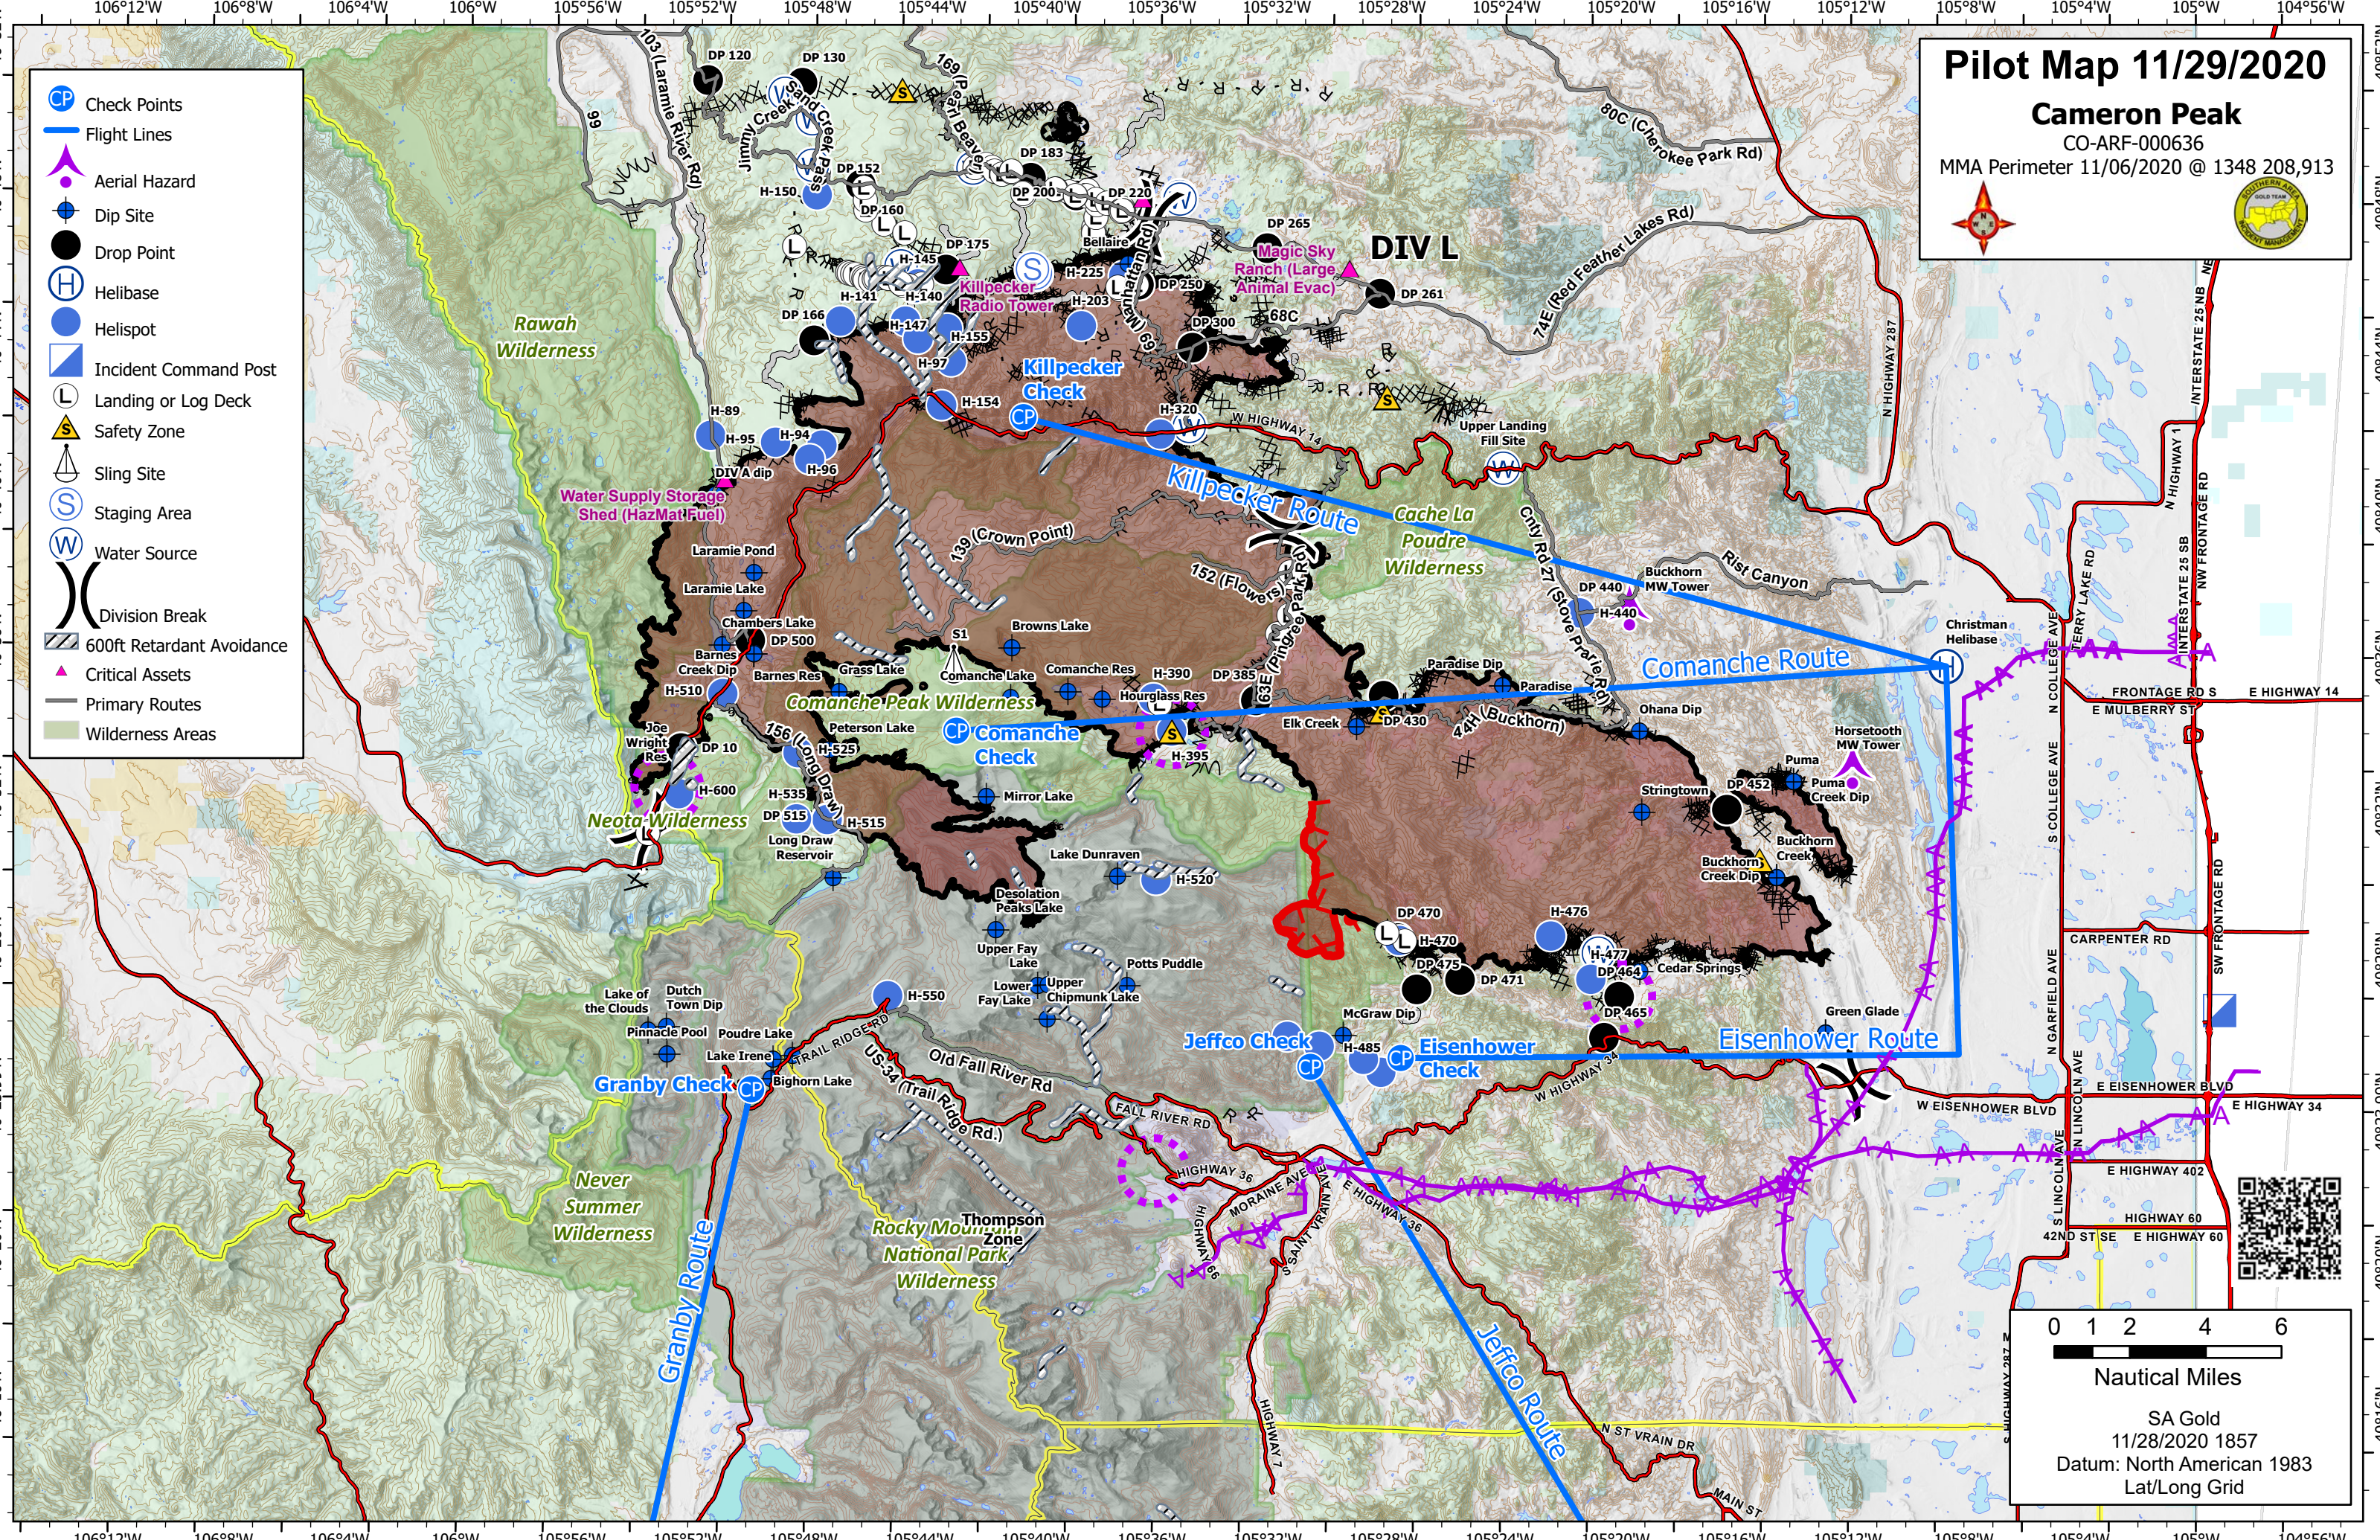

Pilot Map 11/29/2020

Cameron Peak

CO-ARF-000636
MMA Perimeter 11/06/2020 @ 1348 208,913

-  Check Points
-  Flight Lines
-  Aerial Hazard
-  Dip Site
-  Drop Point
-  Helibase
-  Helispot
-  Incident Command Post
-  Landing or Log Deck
-  Safety Zone
-  Sling Site
-  Staging Area
-  Water Source
-  Division Break
-  600ft Retardant Avoidance
-  Critical Assets
-  Primary Routes
-  Wilderness Areas

0 1 2 4 6
Nautical Miles

SA Gold
11/28/2020 1857
Datum: North American 1983
Lat/Long Grid