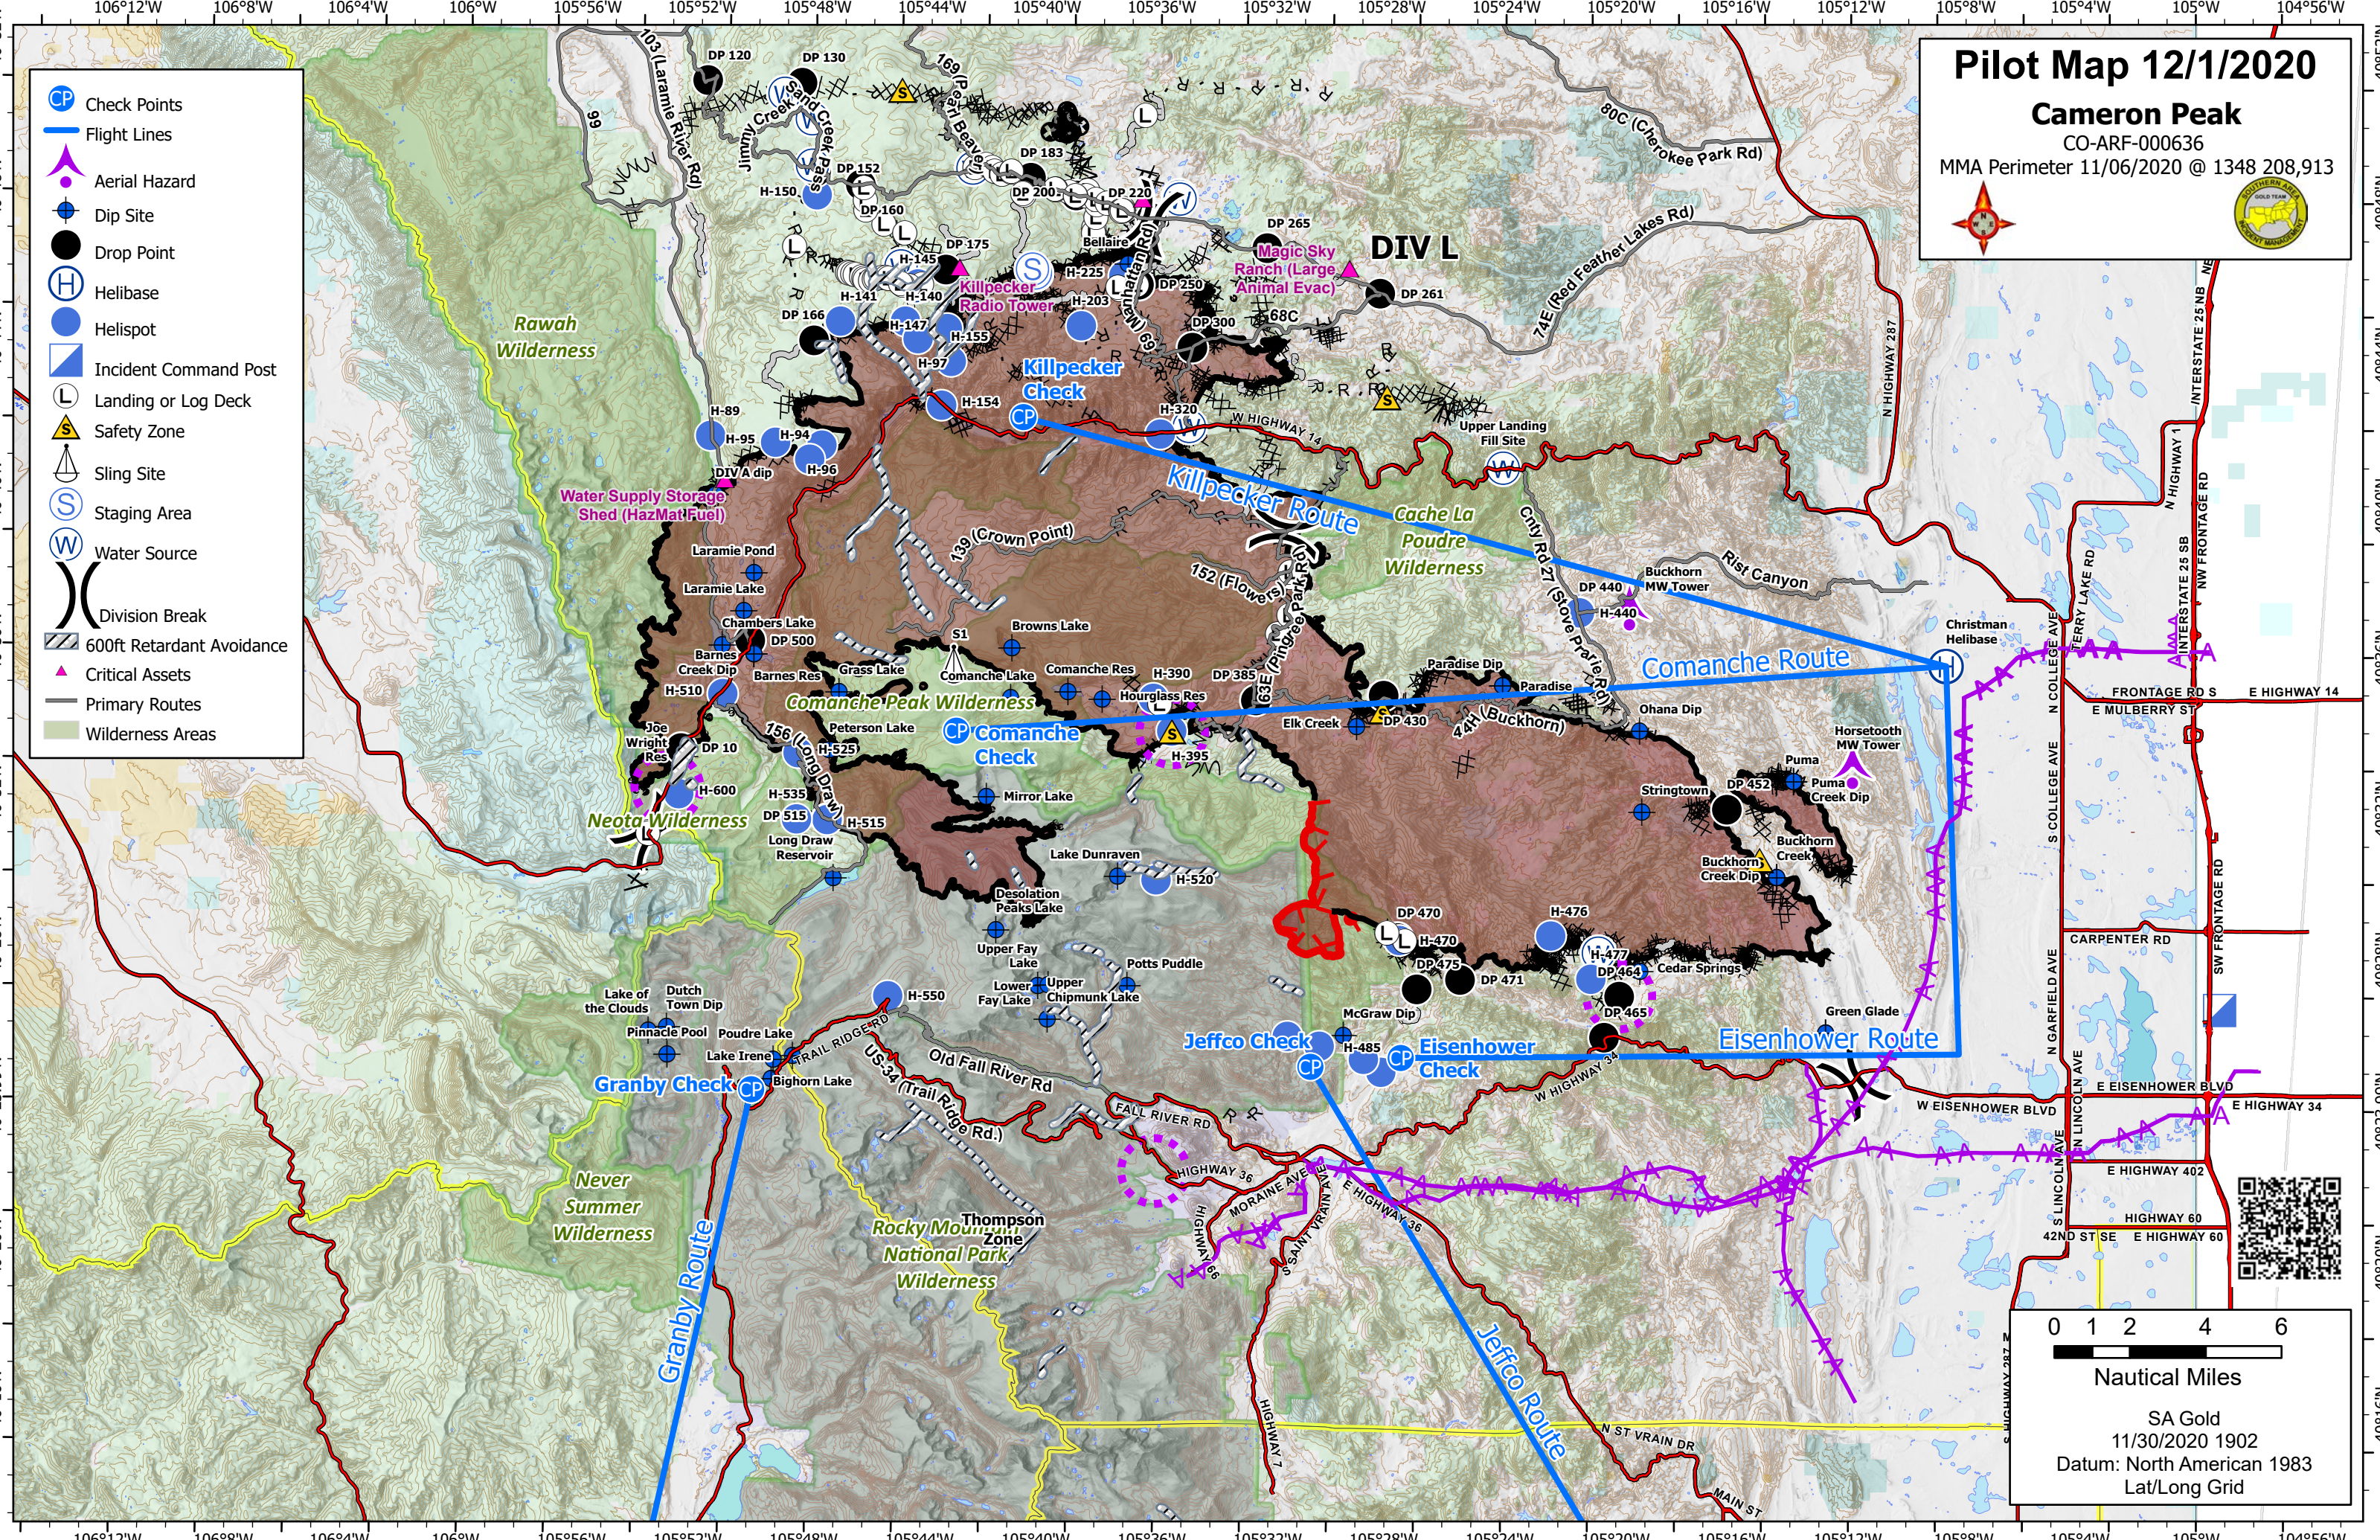

Pilot Map 12/1/2020

Cameron Peak

CO-ARF-000636
MMA Perimeter 11/06/2020 @ 1348 208,913

-  Check Points
-  Flight Lines
-  Aerial Hazard
-  Dip Site
-  Drop Point
-  Helibase
-  Helispot
-  Incident Command Post
-  Landing or Log Deck
-  Safety Zone
-  Sling Site
-  Staging Area
-  Water Source
-  Division Break
-  600ft Retardant Avoidance
-  Critical Assets
-  Primary Routes
-  Wilderness Areas

0 1 2 4 6
Nautical Miles

SA Gold
11/30/2020 1902
Datum: North American 1983
Lat/Long Grid