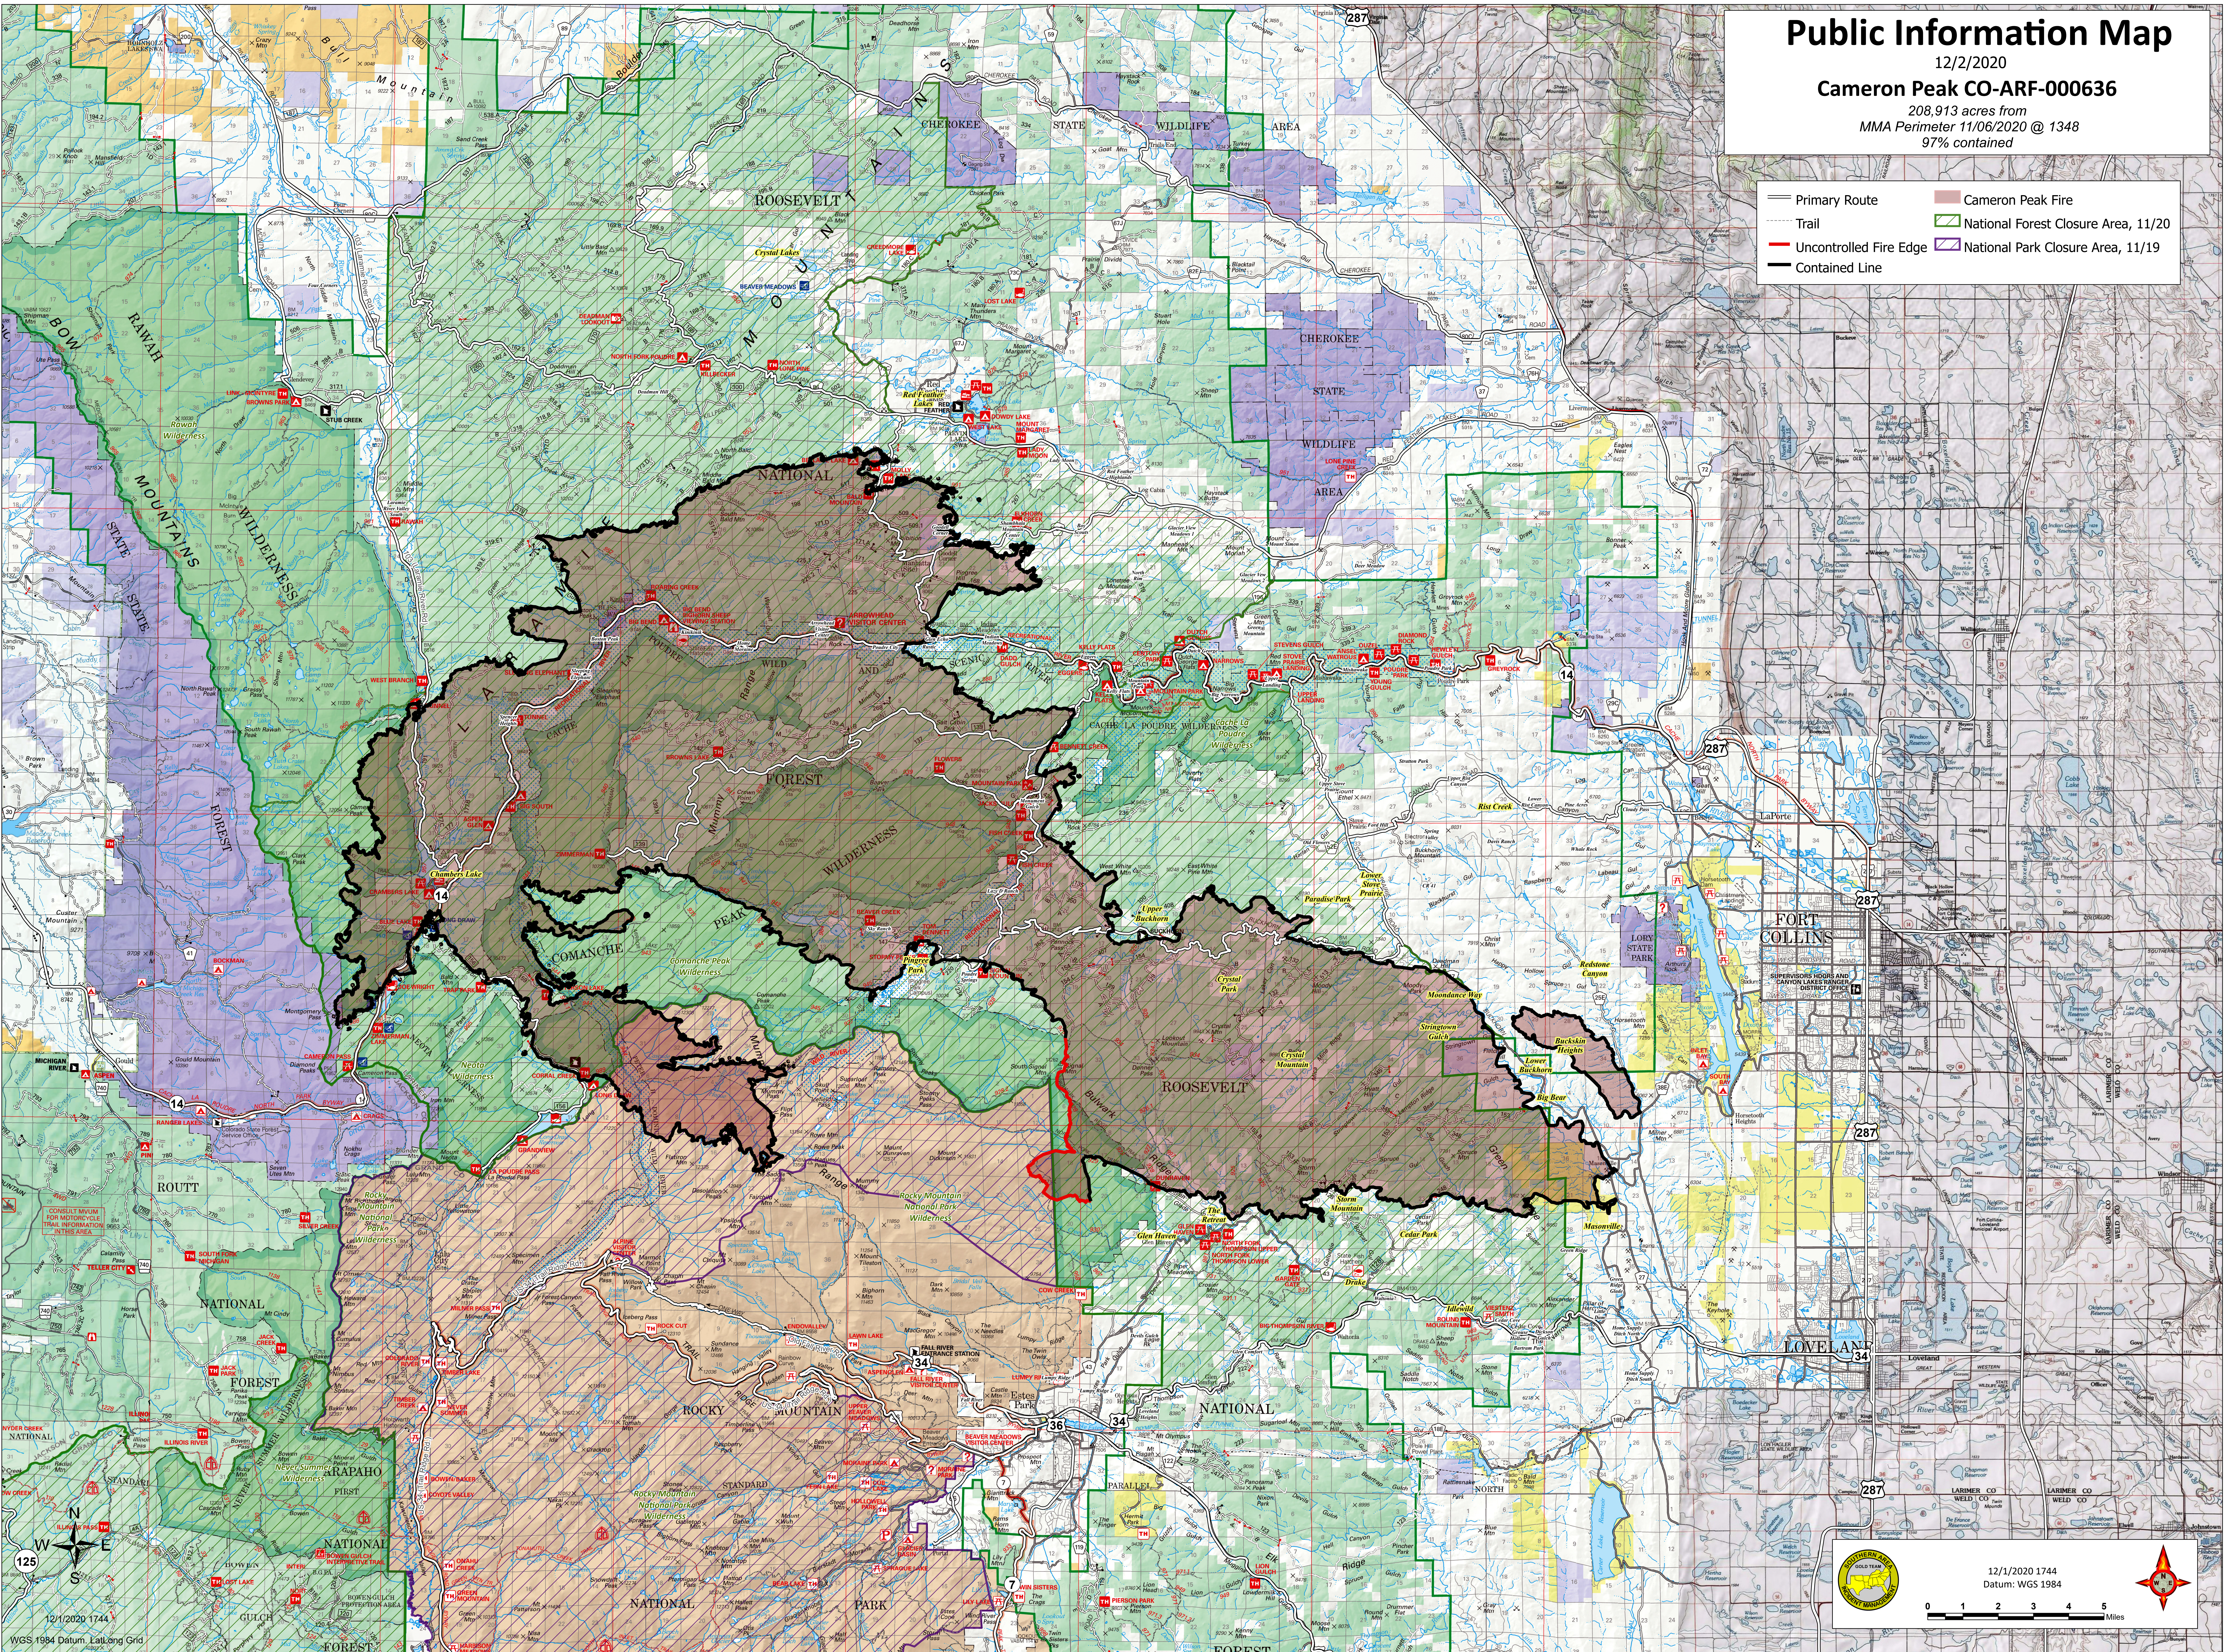

Public Information Map

12/2/2020

Cameron Peak CO-ARF-000636

208,913 acres from
MMA Perimeter 11/06/2020 @ 1348
97% contained

	Primary Route		Cameron Peak Fire
	Trail		National Forest Closure Area, 11/20
	Uncontrolled Fire Edge		National Park Closure Area, 11/19
	Contained Line		

12/1/2020 1744
WGS 1984 Datum, Lullong Grid

12/1/2020 1744
Datum: WGS 1984