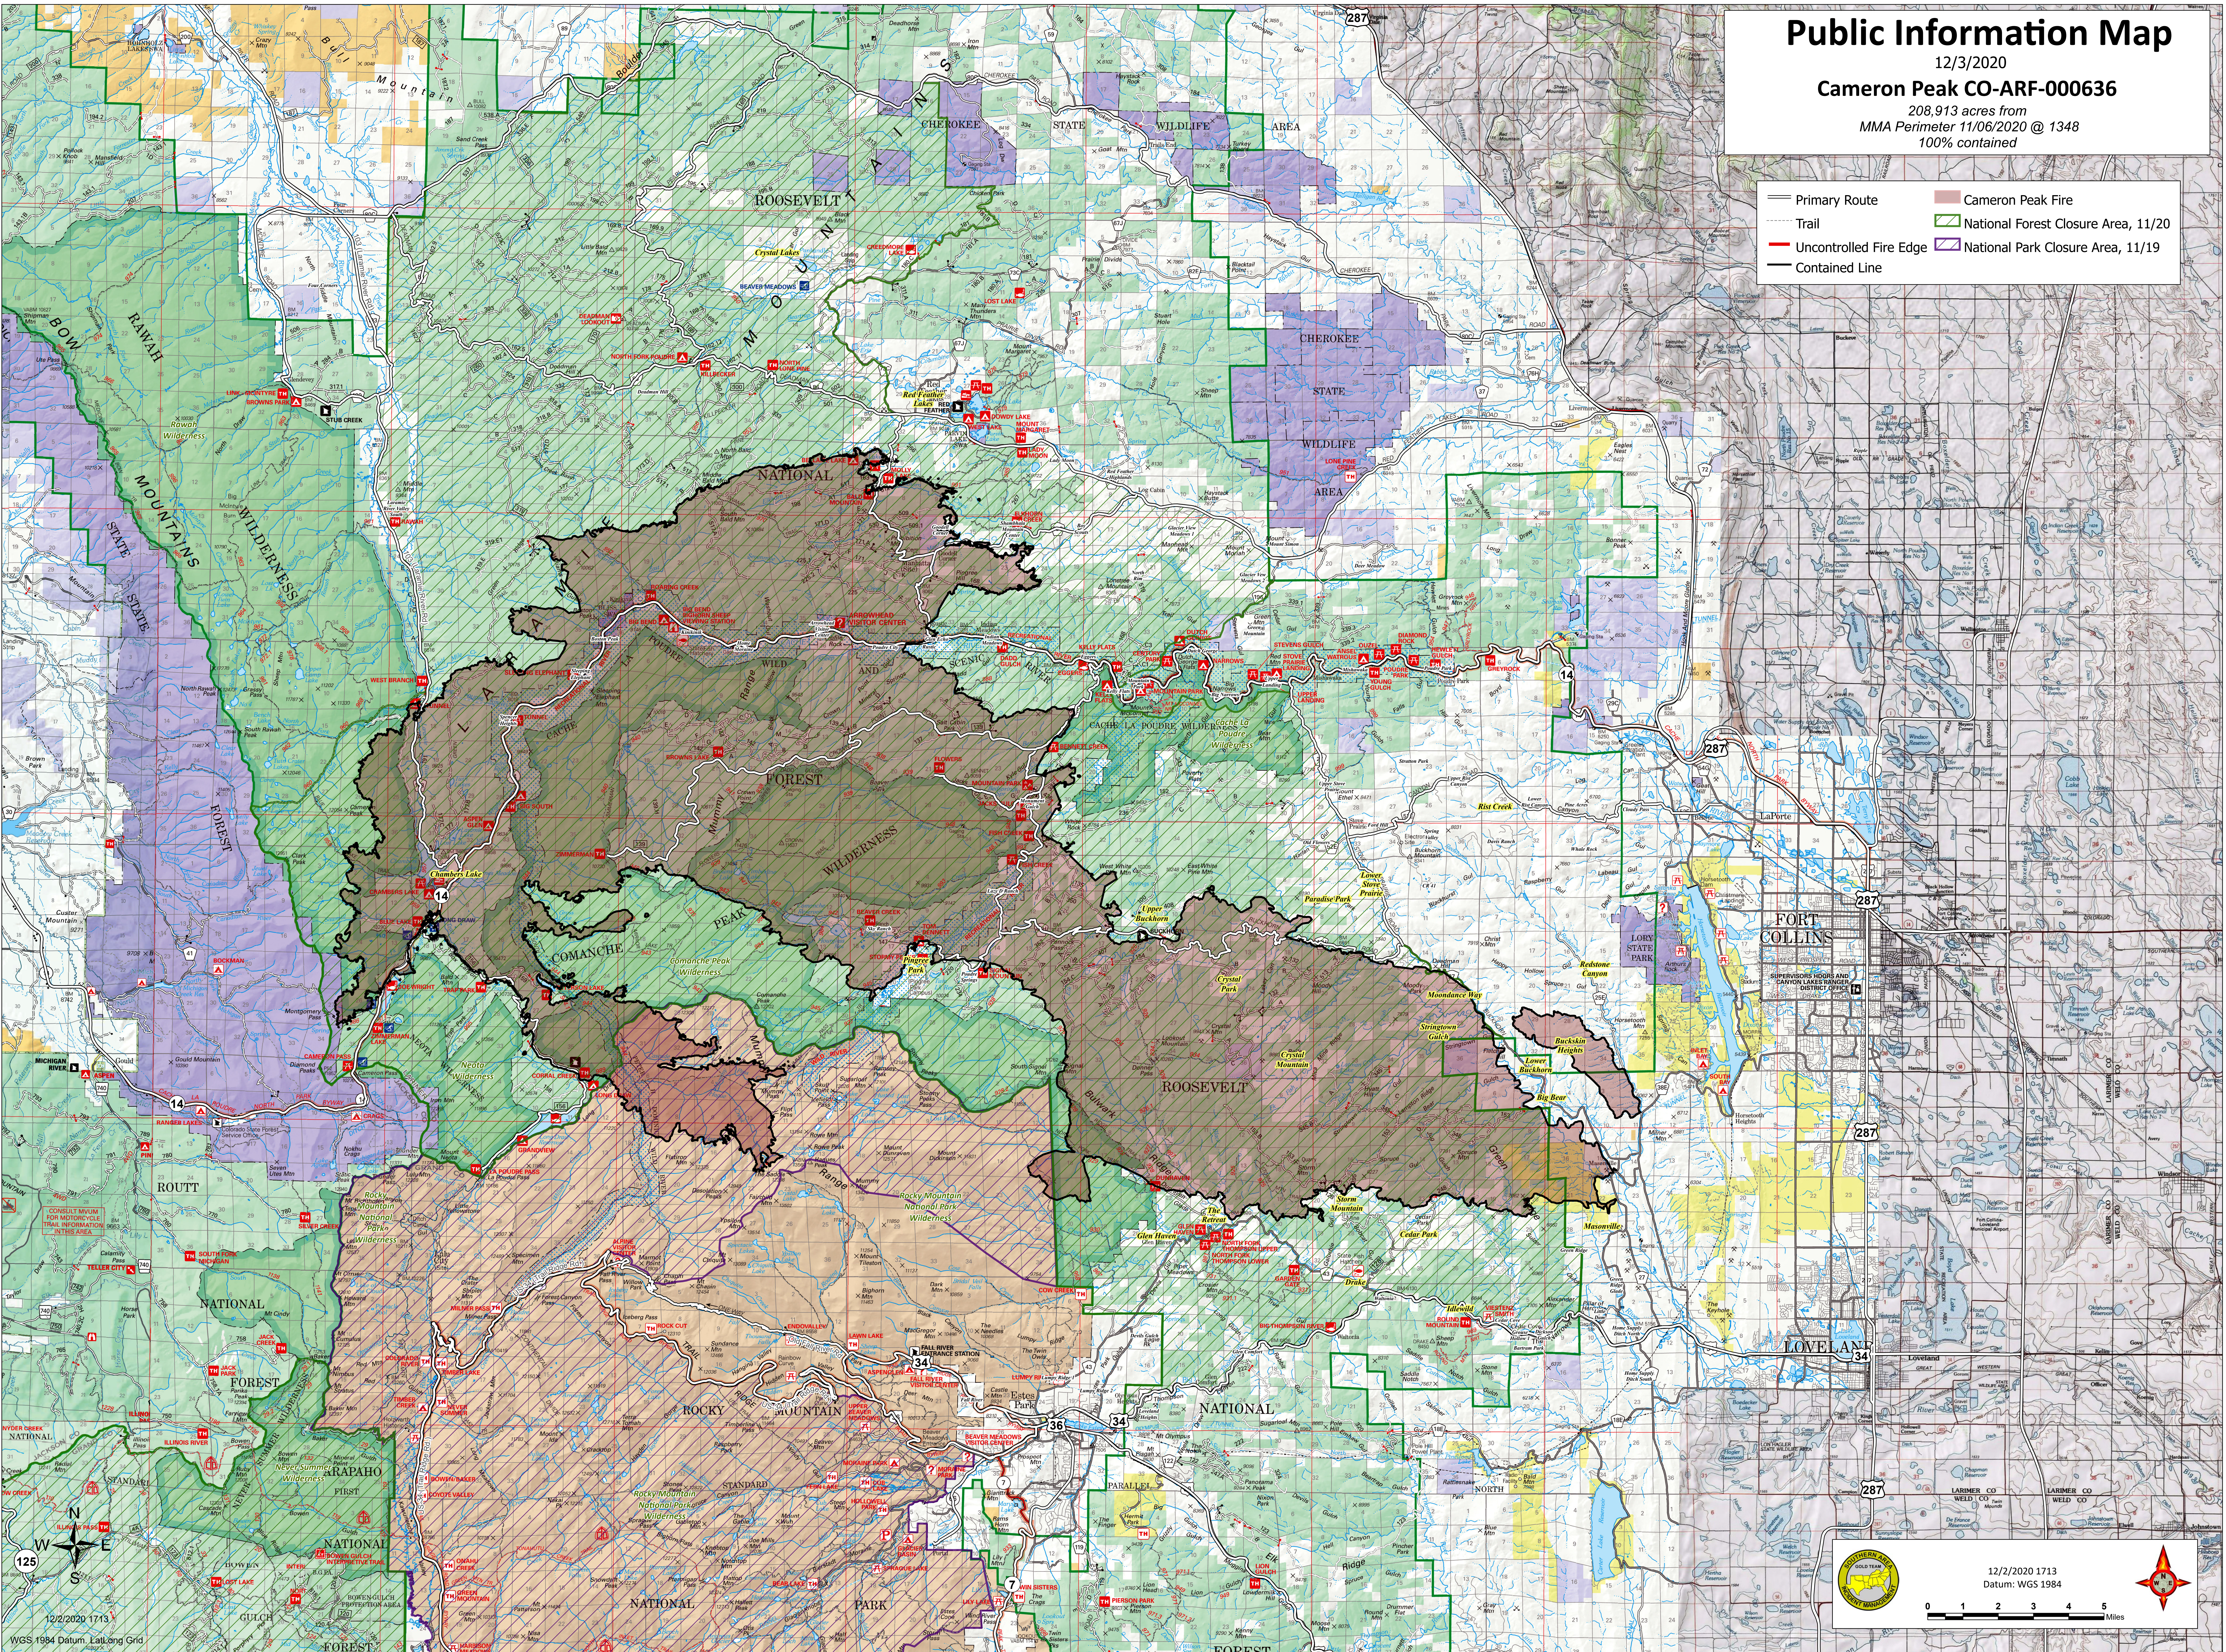

Public Information Map

12/3/2020

Cameron Peak CO-ARF-000636

208,913 acres from
MMA Perimeter 11/06/2020 @ 1348
100% contained

	Primary Route		Cameron Peak Fire
	Trail		National Forest Closure Area, 11/20
	Uncontrolled Fire Edge		National Park Closure Area, 11/19
	Contained Line		

12/2/2020 1713
WGS 1984 Datum, Lullang Grid

12/2/2020 1713
Datum: WGS 1984