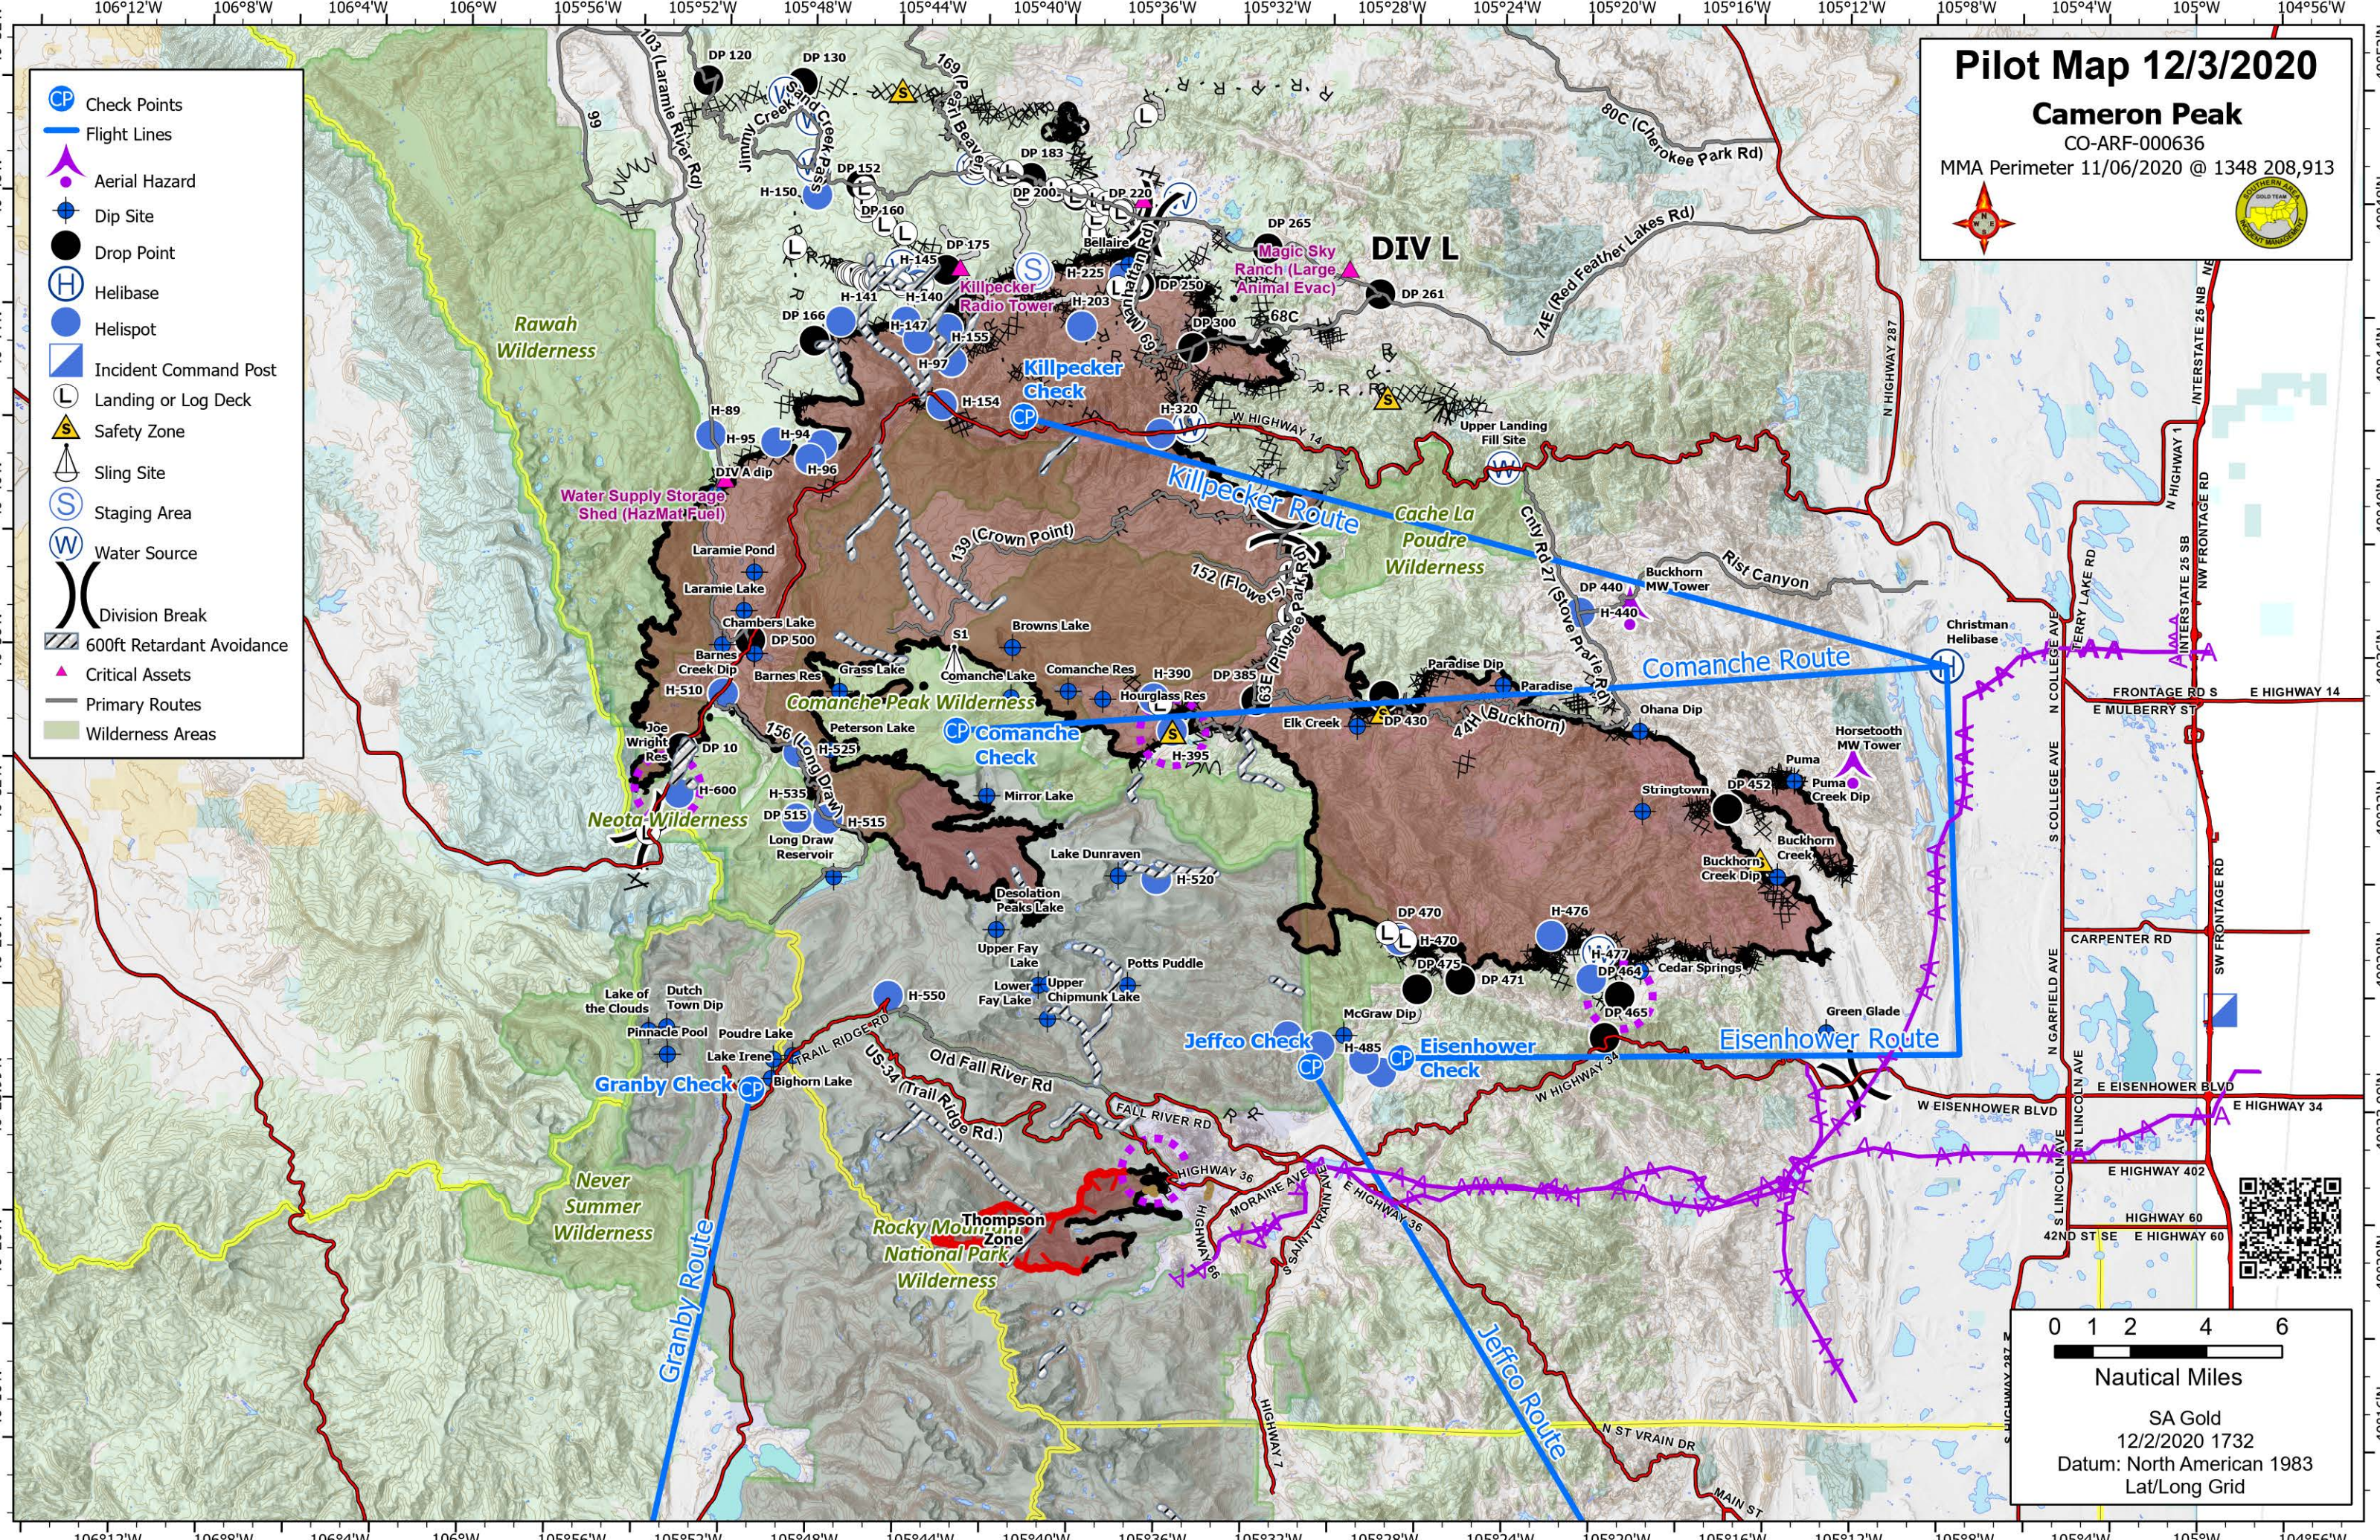

Pilot Map 12/3/2020

Cameron Peak

CO-ARF-000636
MMA Perimeter 11/06/2020 @ 1348 208,913

-  Check Points
-  Flight Lines
-  Aerial Hazard
-  Dip Site
-  Drop Point
-  Helibase
-  Helispot
-  Incident Command Post
-  Landing or Log Deck
-  Safety Zone
-  Sling Site
-  Staging Area
-  Water Source
-  Division Break
-  600ft Retardant Avoidance
-  Critical Assets
-  Primary Routes
-  Wilderness Areas

Nautical Miles

SA Gold
12/2/2020 1732
Datum: North American 1983
Lat/Long Grid