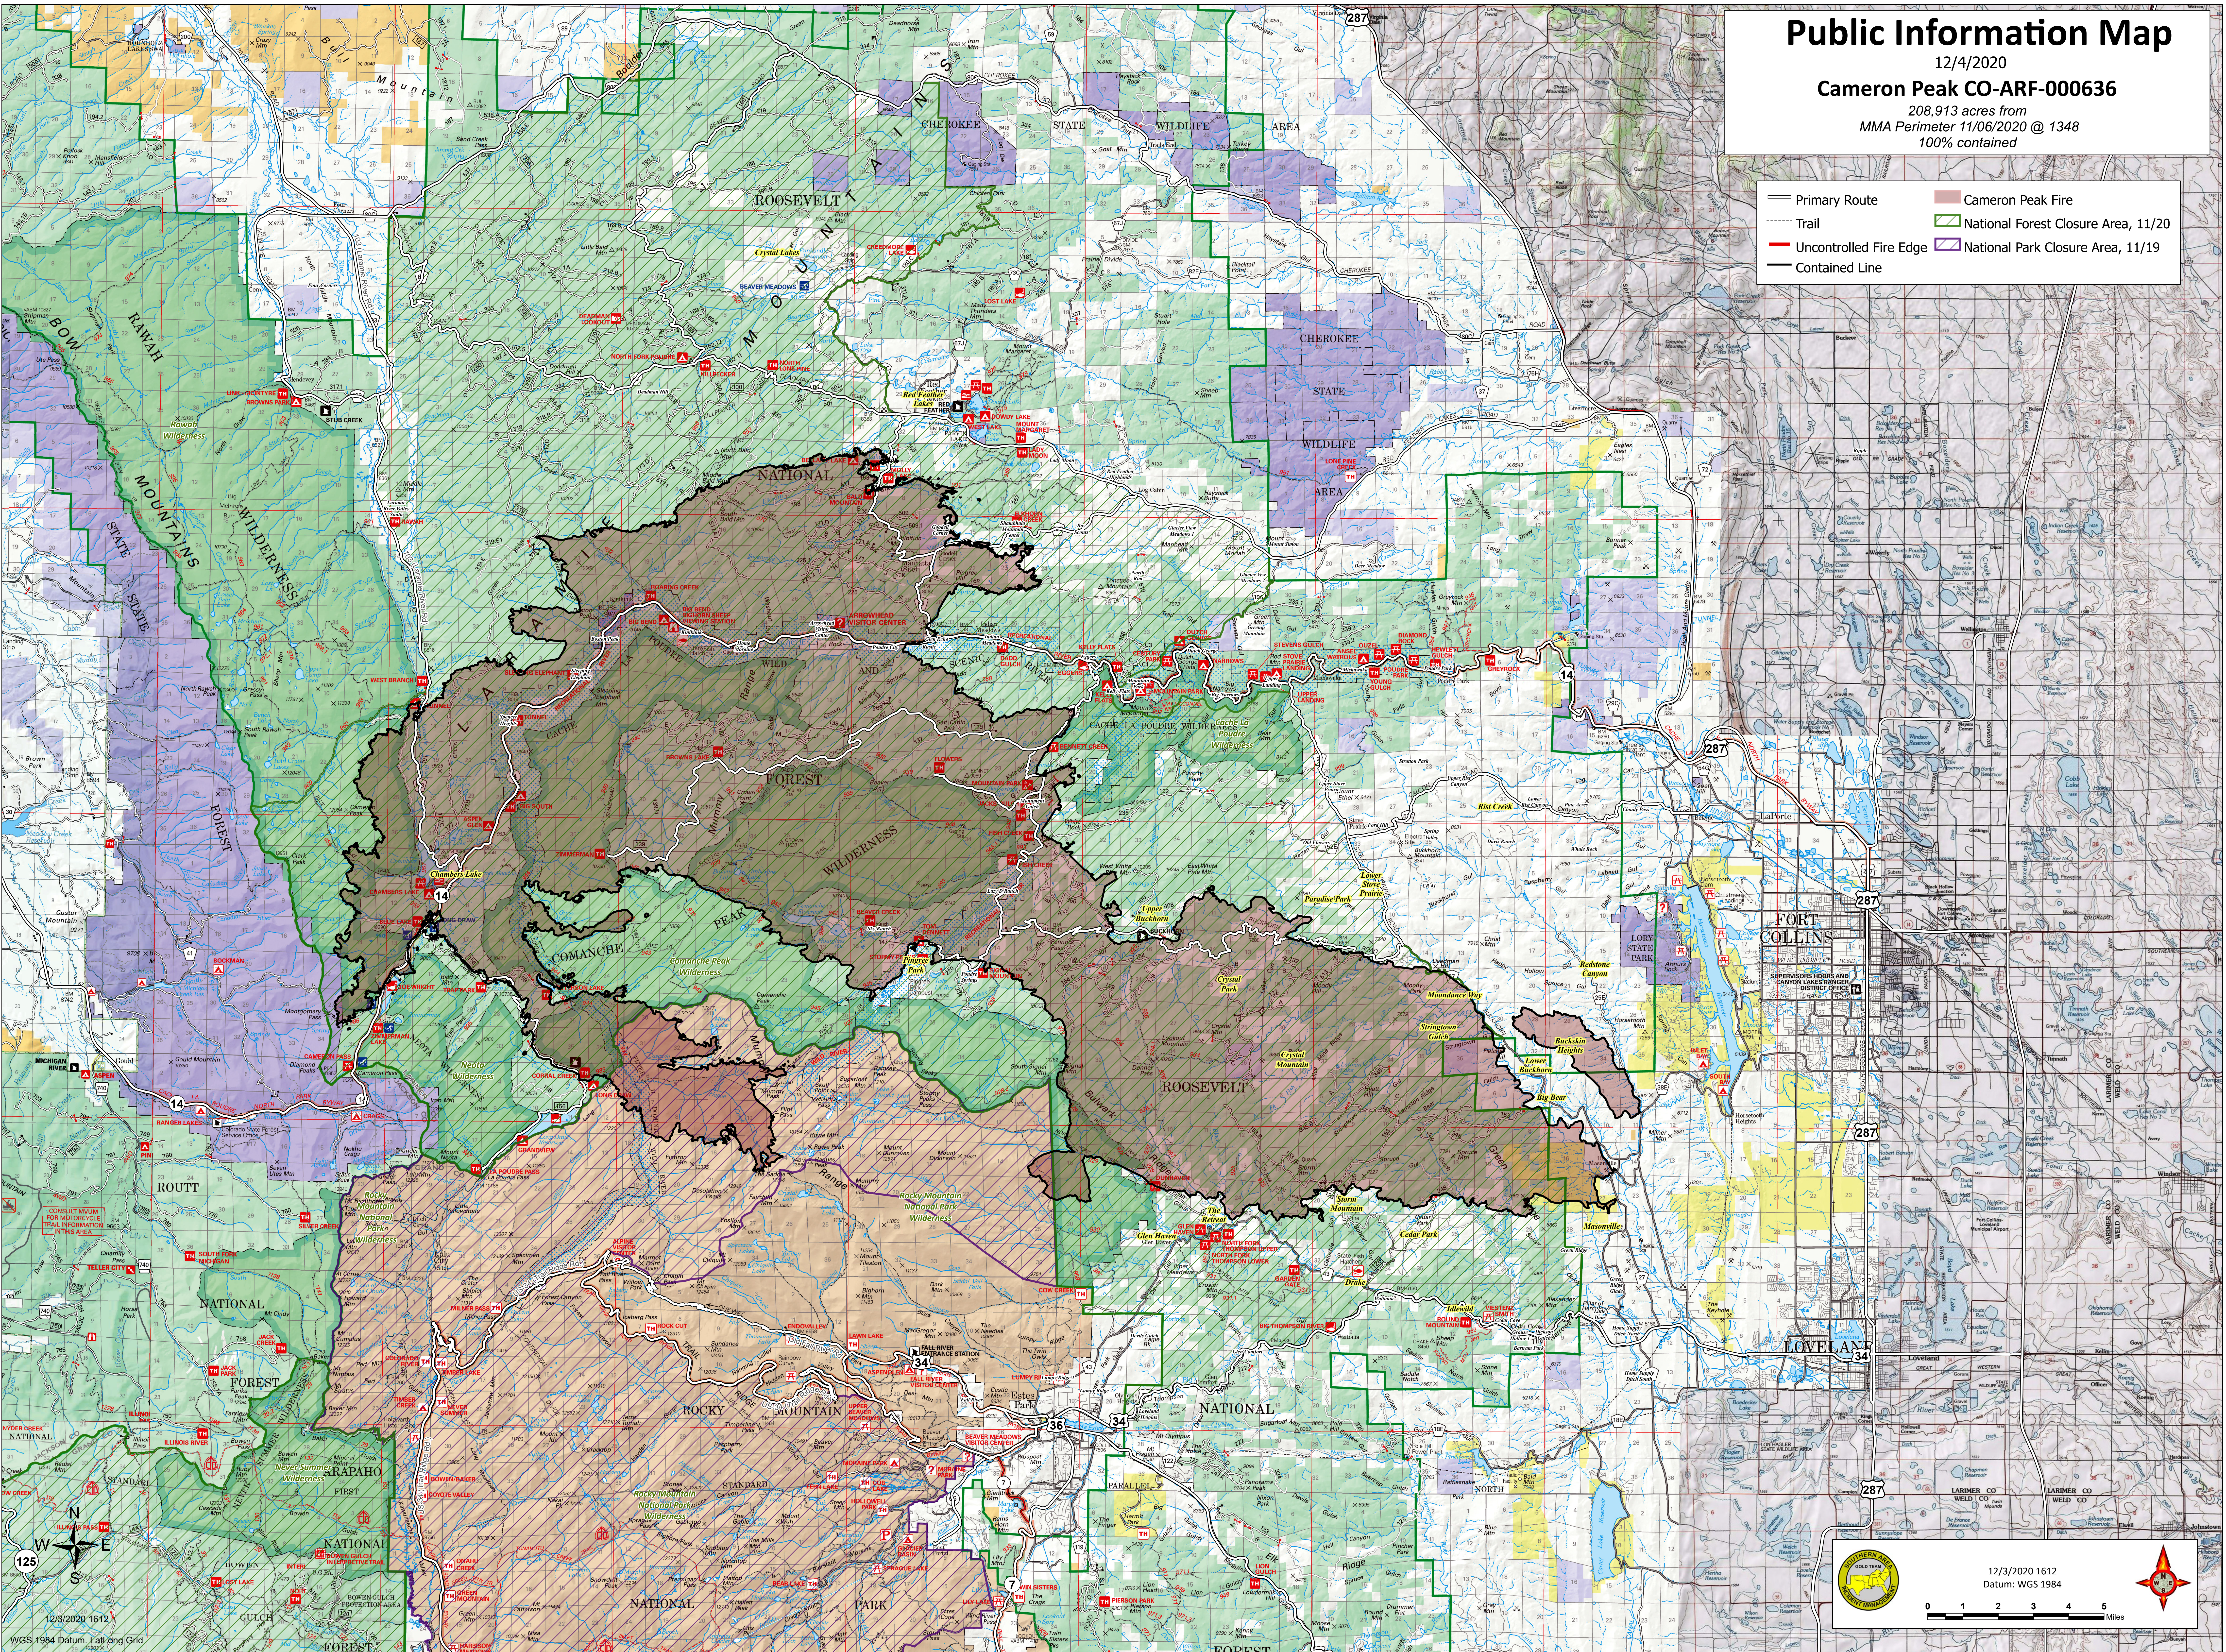

# Public Information Map

12/4/2020

## Cameron Peak CO-ARF-000636

208,913 acres from  
MMA Perimeter 11/06/2020 @ 1348  
100% contained

	Primary Route		Cameron Peak Fire
	Trail		National Forest Closure Area, 11/20
	Uncontrolled Fire Edge		National Park Closure Area, 11/19
	Contained Line		

12/3/2020 1612  
WGS 1984 Datum, Lullang Grid

12/3/2020 1612  
Datum: WGS 1984