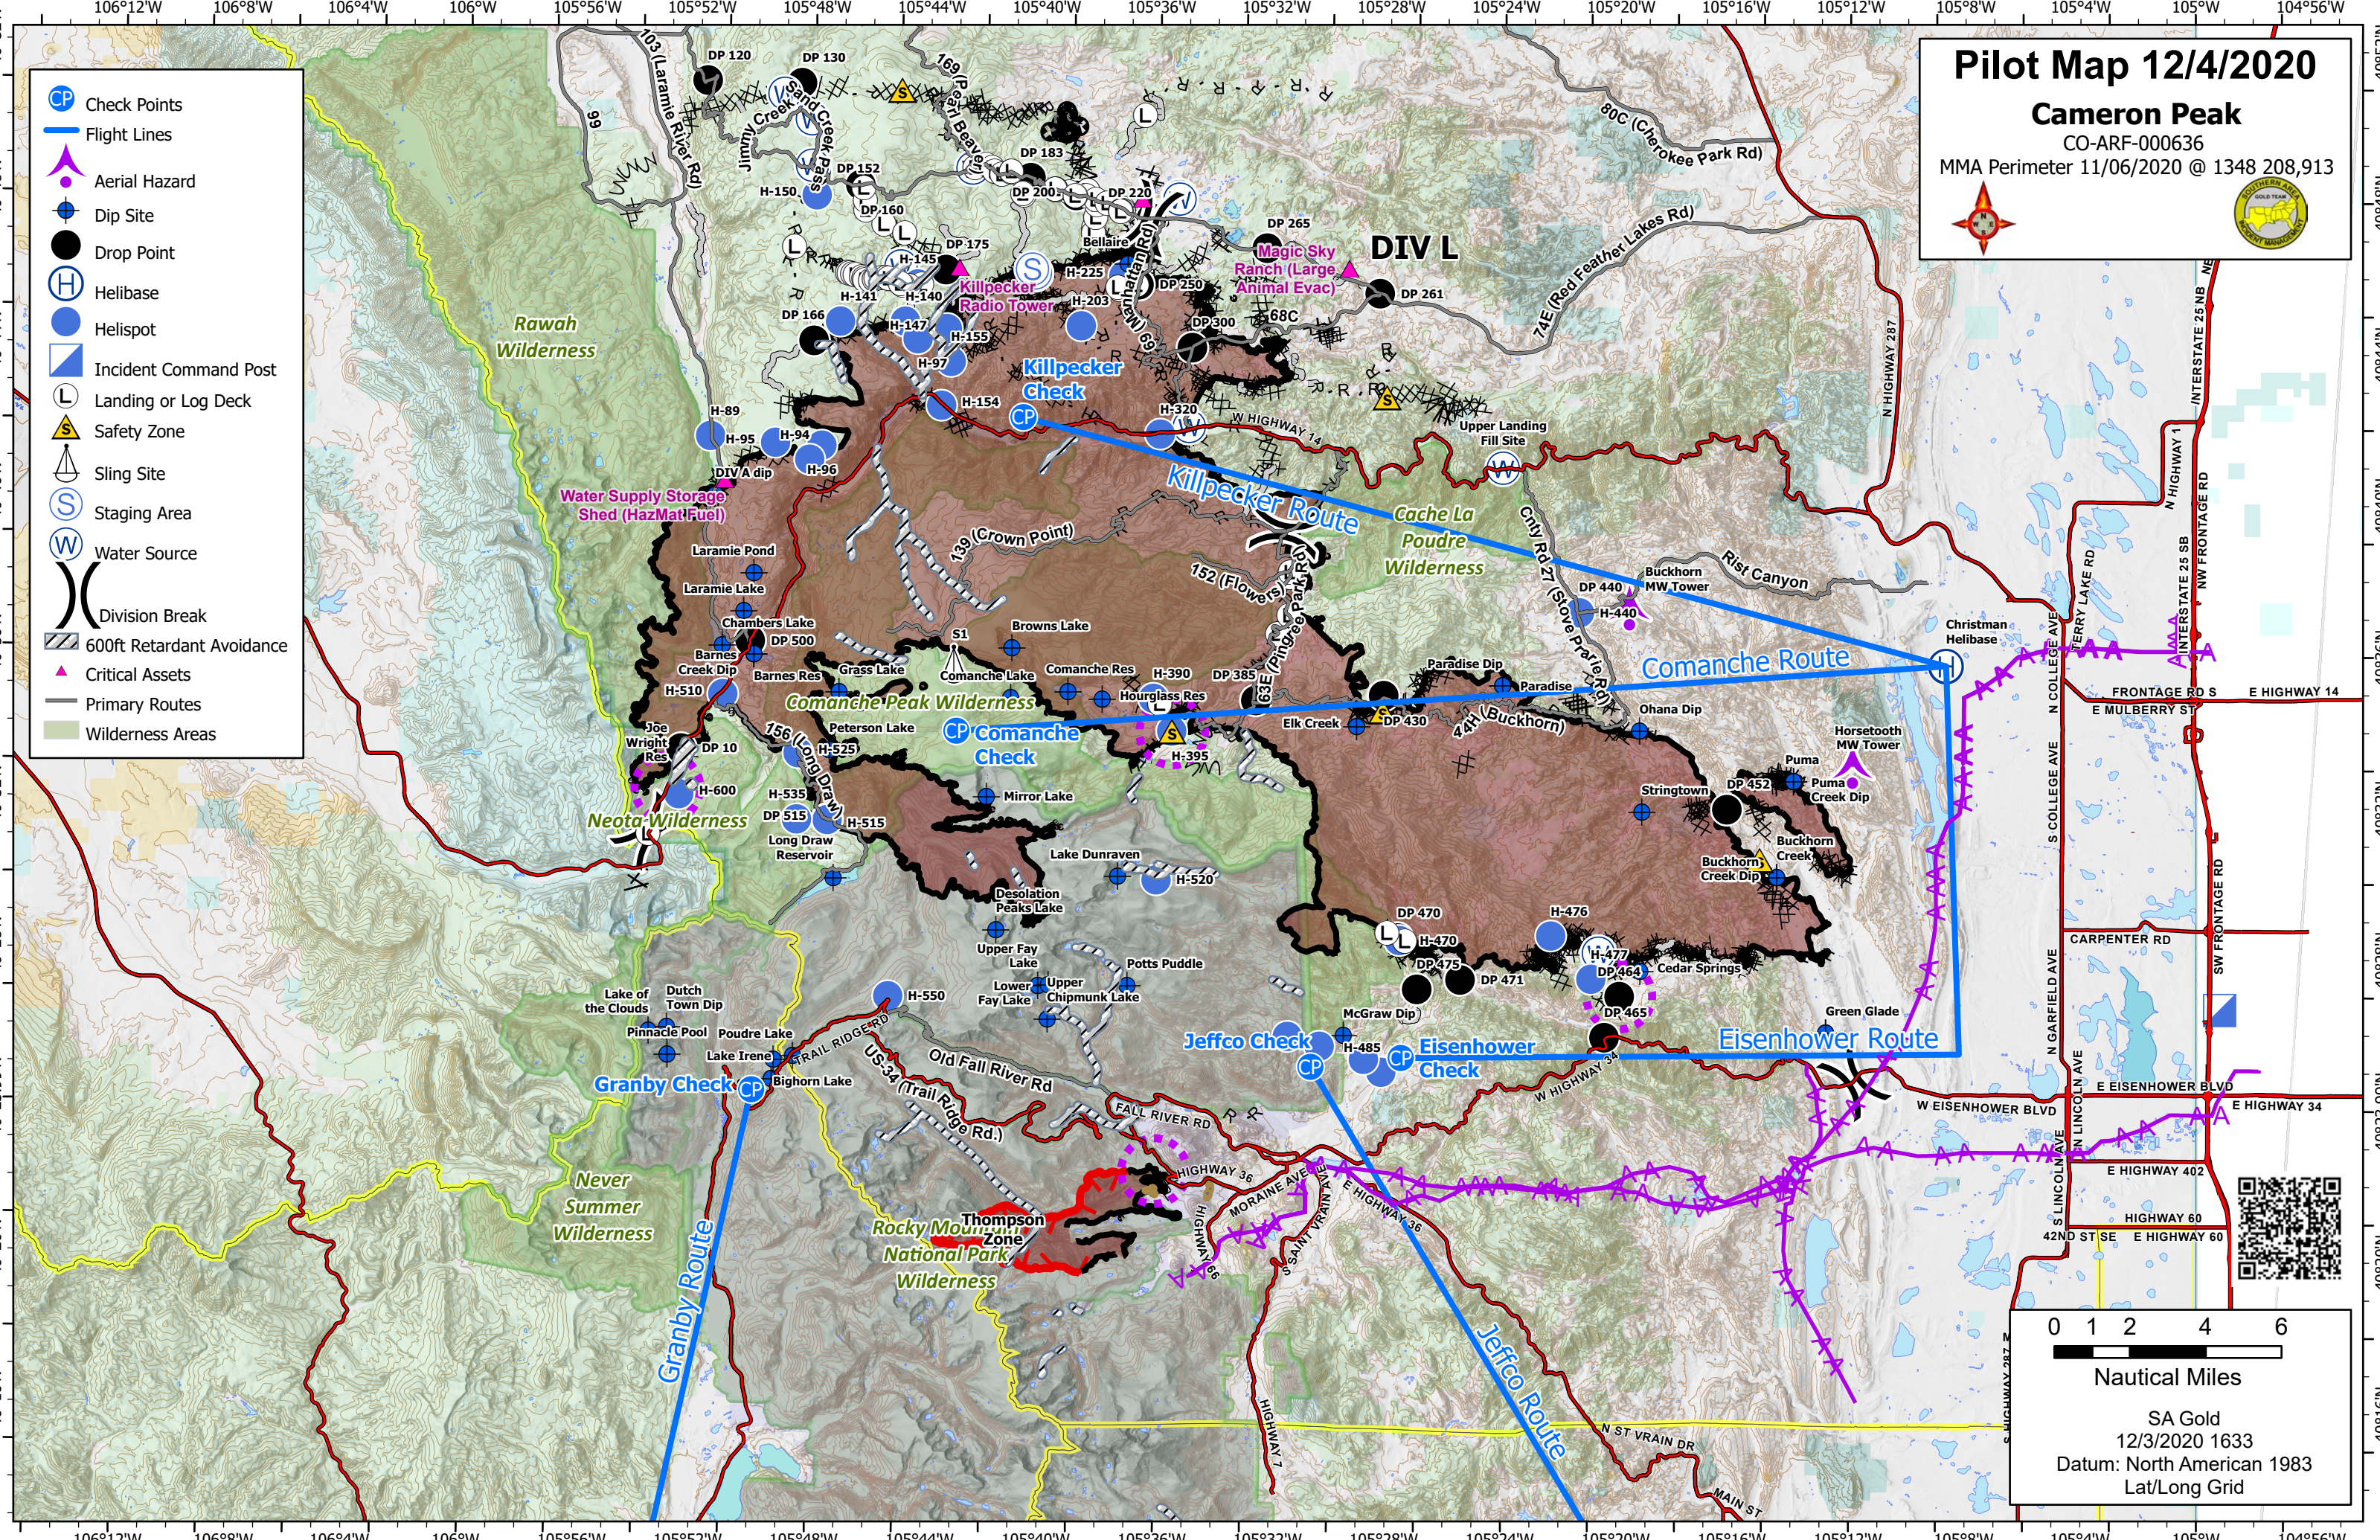

Pilot Map 12/4/2020

Cameron Peak

CO-ARF-000636
MMA Perimeter 11/06/2020 @ 1348 208,913

-  Check Points
-  Flight Lines
-  Aerial Hazard
-  Dip Site
-  Drop Point
-  Helibase
-  Helispot
-  Incident Command Post
-  Landing or Log Deck
-  Safety Zone
-  Sling Site
-  Staging Area
-  Water Source
-  Division Break
-  600ft Retardant Avoidance
-  Critical Assets
-  Primary Routes
-  Wilderness Areas

Nautical Miles

SA Gold
12/3/2020 1633
Datum: North American 1983
Lat/Long Grid