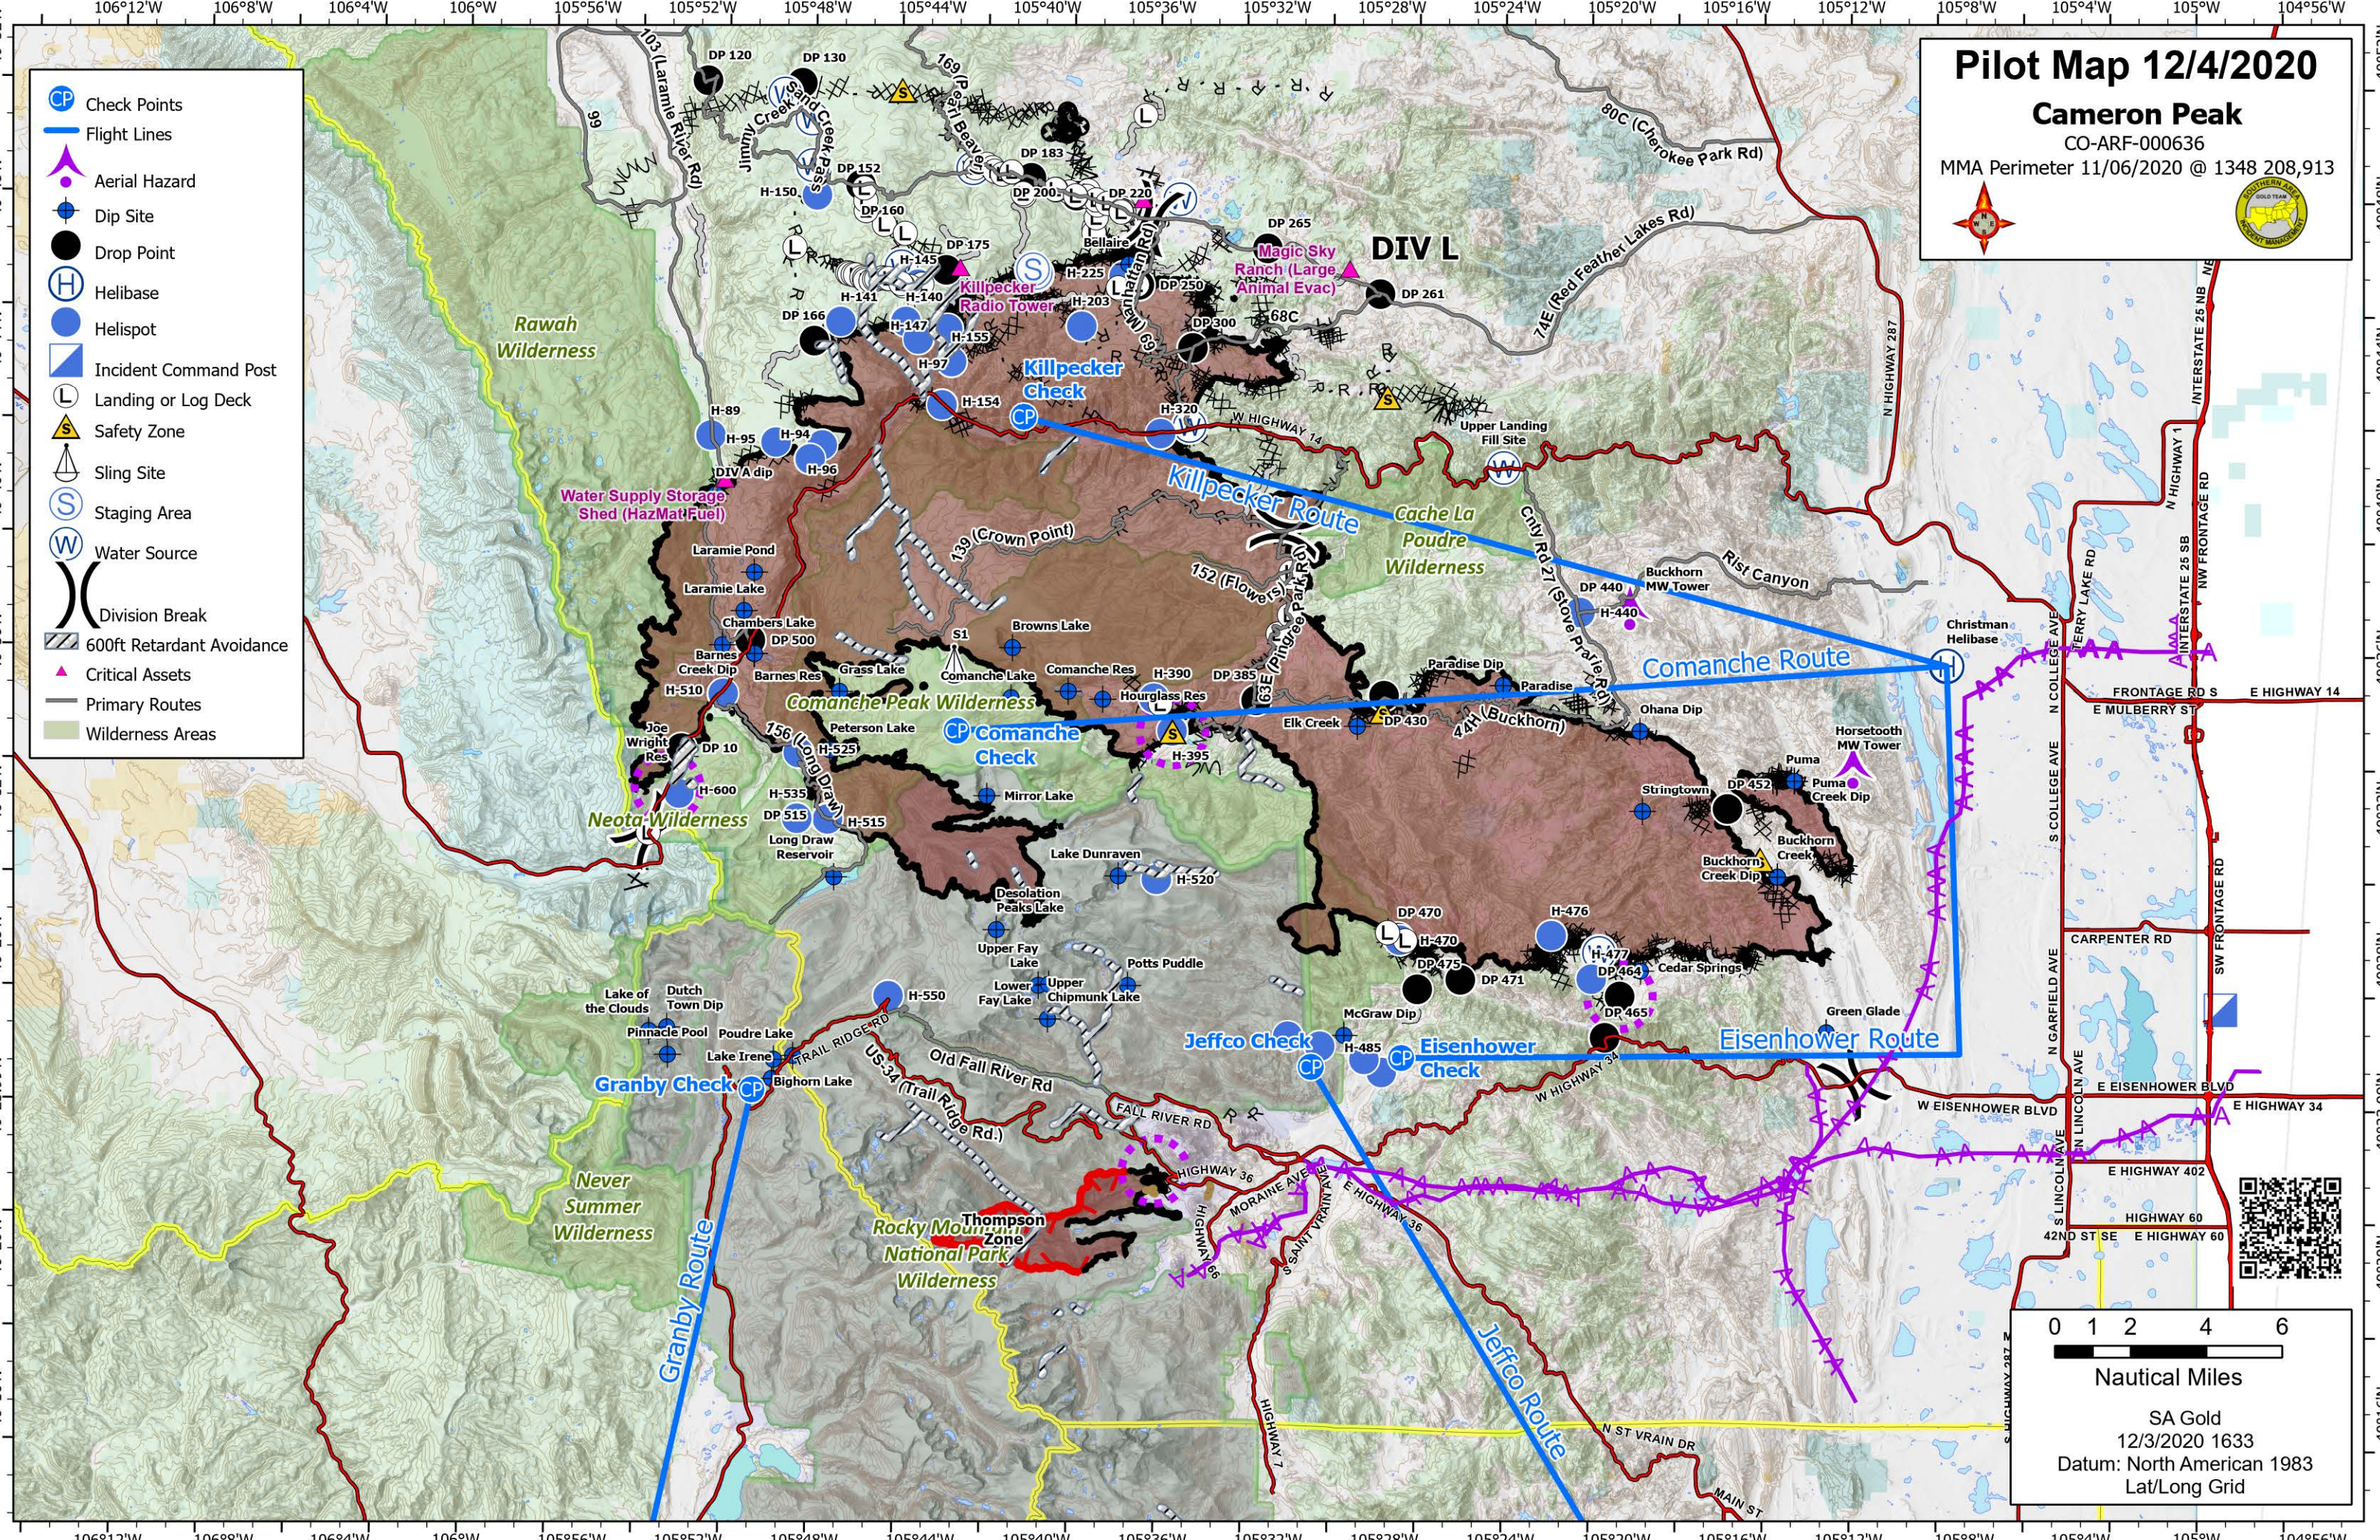

Pilot Map 12/4/2020

Cameron Peak

CO-ARF-000636
MMA Perimeter 11/06/2020 @ 1348 208,913

-  Check Points
-  Flight Lines
-  Aerial Hazard
-  Dip Site
-  Drop Point
-  Helibase
-  Helispot
-  Incident Command Post
-  Landing or Log Deck
-  Safety Zone
-  Sling Site
-  Staging Area
-  Water Source
-  Division Break
-  600ft Retardant Avoidance
-  Critical Assets
-  Primary Routes
-  Wilderness Areas

0 1 2 4 6
Nautical Miles

SA Gold
12/3/2020 1633
Datum: North American 1983
Lat/Long Grid