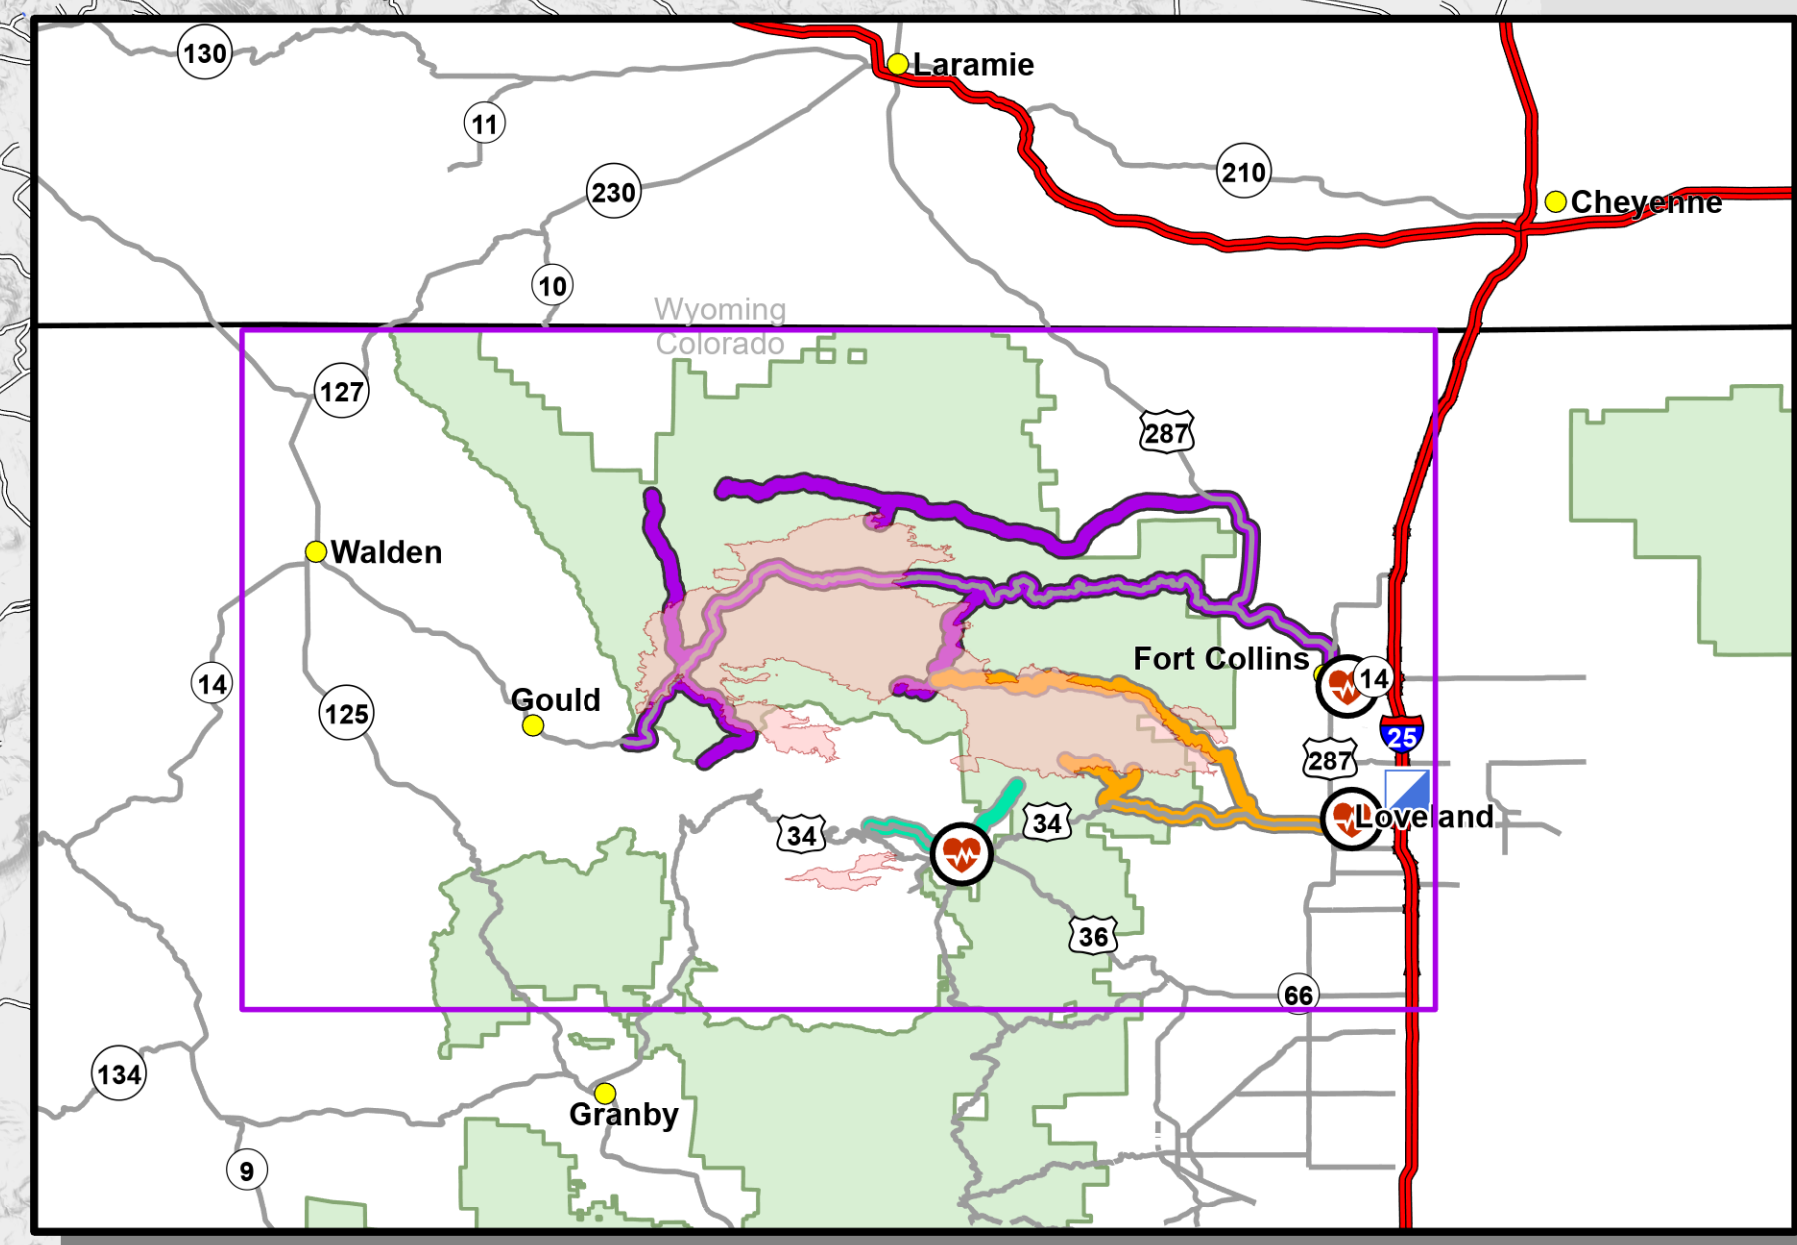

# Medical Ground Transportation

## 12/5/2020

Cameron Peak  
 CO-ARF-000636  
 208,913 acres @ MMA  
 Perimeter 11/06/2020 @ 1348

- Aerial Hazard
- Bridge
- Camp
- Clean Up Area
- Culvert
- Dip Site
- Drop Point
- Fire Station
- Gate
- Hazard
- Helibase
- Unimproved Landing Area
- Helispot
- Hot Spot
- Incident Command Post
- Internet Access
- Landmark
- Resource Location
- Safety Zone
- Sling Site
- Staging Area
- Stream Crossing
- Water Source
- Restricted Water Source
- Water Development or Draft Site
- Value at Risk
- Other
- Zone Break
- Division Break
- Uncontrolled Fire Edge
- Contained Line
- Completed Dozer Line
- Completed Hand Line
- Road as Completed Line
- Access or Improved Road
- Line Break Completed
- Fire Break Planned or Incomplete
- UAS Launch and Recovery Zone
- Repair Line
- Wildfire Daily Fire Perimeter
- US or State Highway
- Primary or County Road
- Arterial or Collector Road
- Minor or Local Road
- Highway Mile Marker

- Estes Park Medical Center
- McKee Medical Center
- Poudre Valley Hospital
- Hospital
- Ambulance Transfer

LocationName	DestinationHospital	ETA to Hospital
DP 475	Estes Park Medical Center	19 min
Old Fall River Rd	Estes Park Medical Center	22 min
Ambulance Transfer: Loveland	McKee Medical Center	30 min
Cedar Park	McKee Medical Center	45 min
DP 385	McKee Medical Center	1 hr 23 min
DP 430	McKee Medical Center	1 hr 15 min
Storm Mountain	McKee Medical Center	45 min

12/4/2020 1736  
 Datum: North American 1983  
 Lat/Long Grid