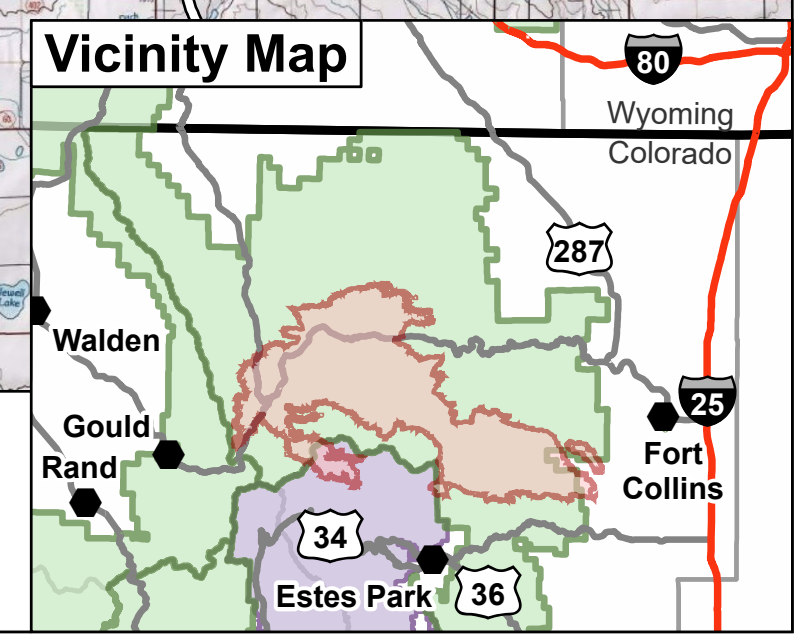

Public Information

12/5/2020

Cameron Peak CO-ARF-000636

208,913 acres from
MMA Perimeter 11/06/2020 @ 1348
100% contained

-  Uncontrolled Fire Edge
-  Contained Line
-  Primary Route
-  Trail
-  National Park Closure Area, 11/19
-  National Forest Closure Area, 11/20
-  Cameron Peak Fire

SA Gold
12/4/2020 1717
NAD 83 UTM Z13N

0 2 4 6 8 Miles