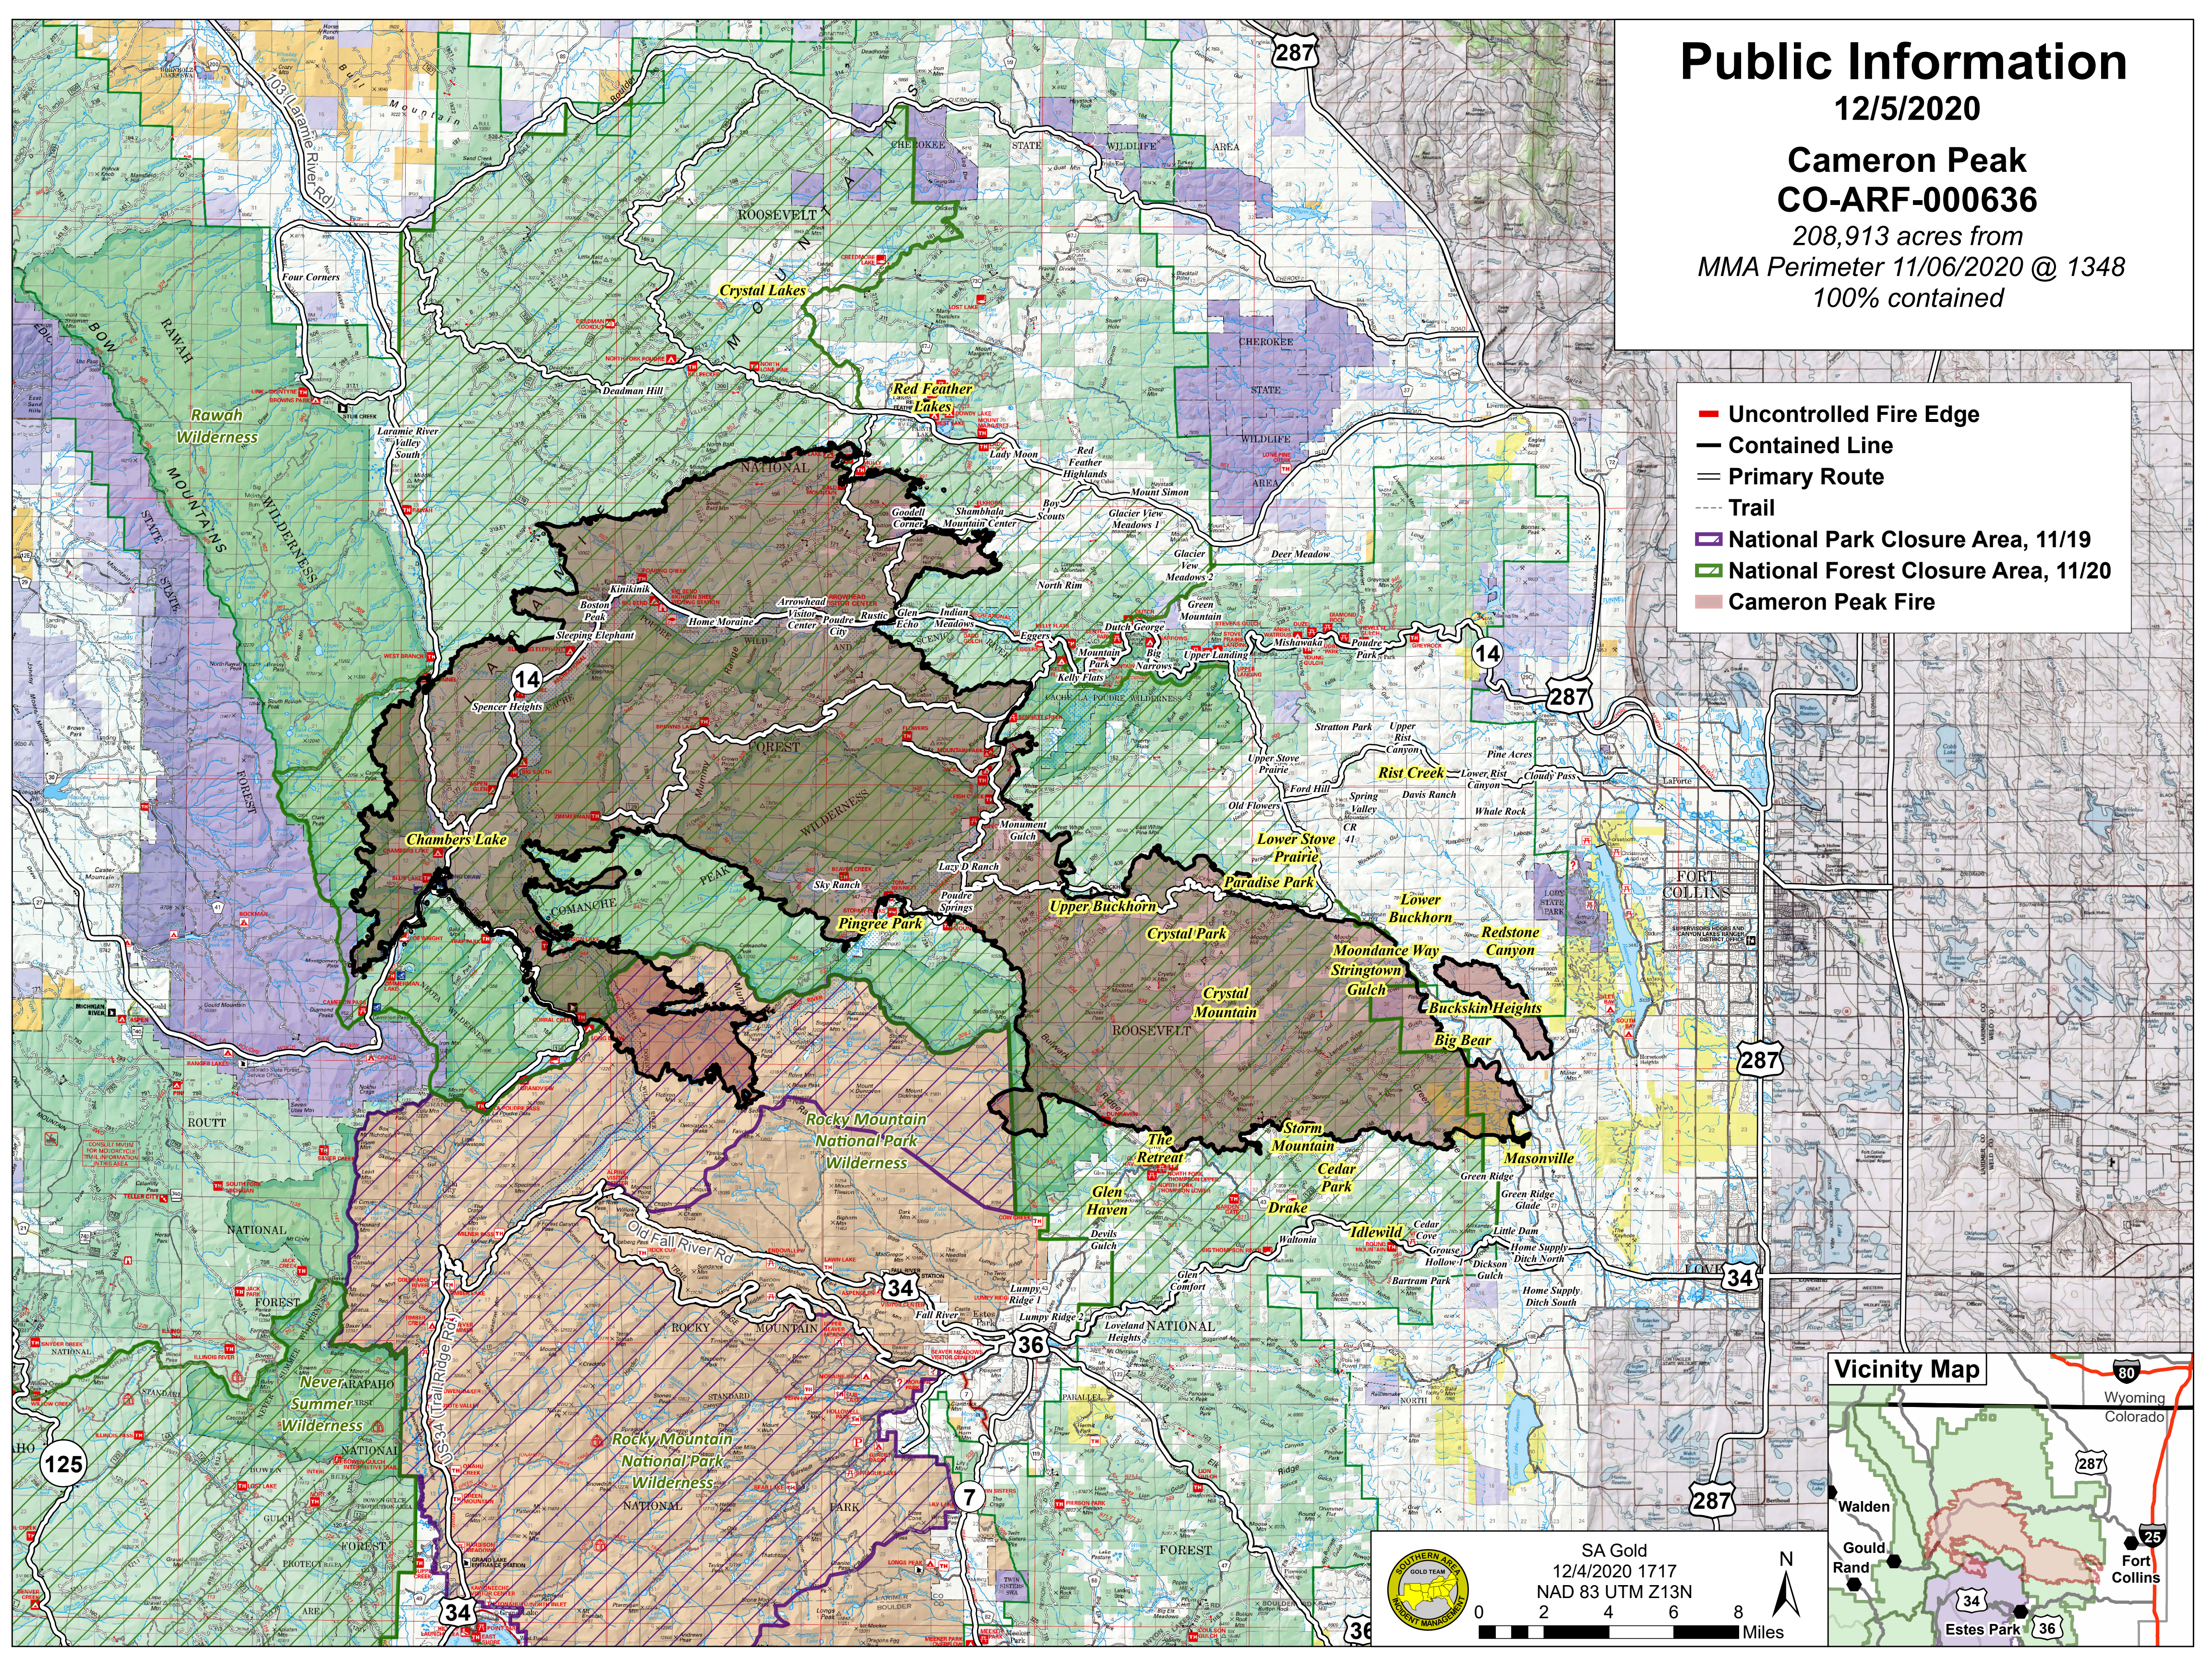

Public Information

12/5/2020

Cameron Peak CO-ARF-000636

208,913 acres from
MMA Perimeter 11/06/2020 @ 1348
100% contained

-  Uncontrolled Fire Edge
-  Contained Line
-  Primary Route
-  Trail
-  National Park Closure Area, 11/19
-  National Forest Closure Area, 11/20
-  Cameron Peak Fire

SA Gold
12/4/2020 1717
NAD 83 UTM Z13N

0 2 4 6 8 Miles