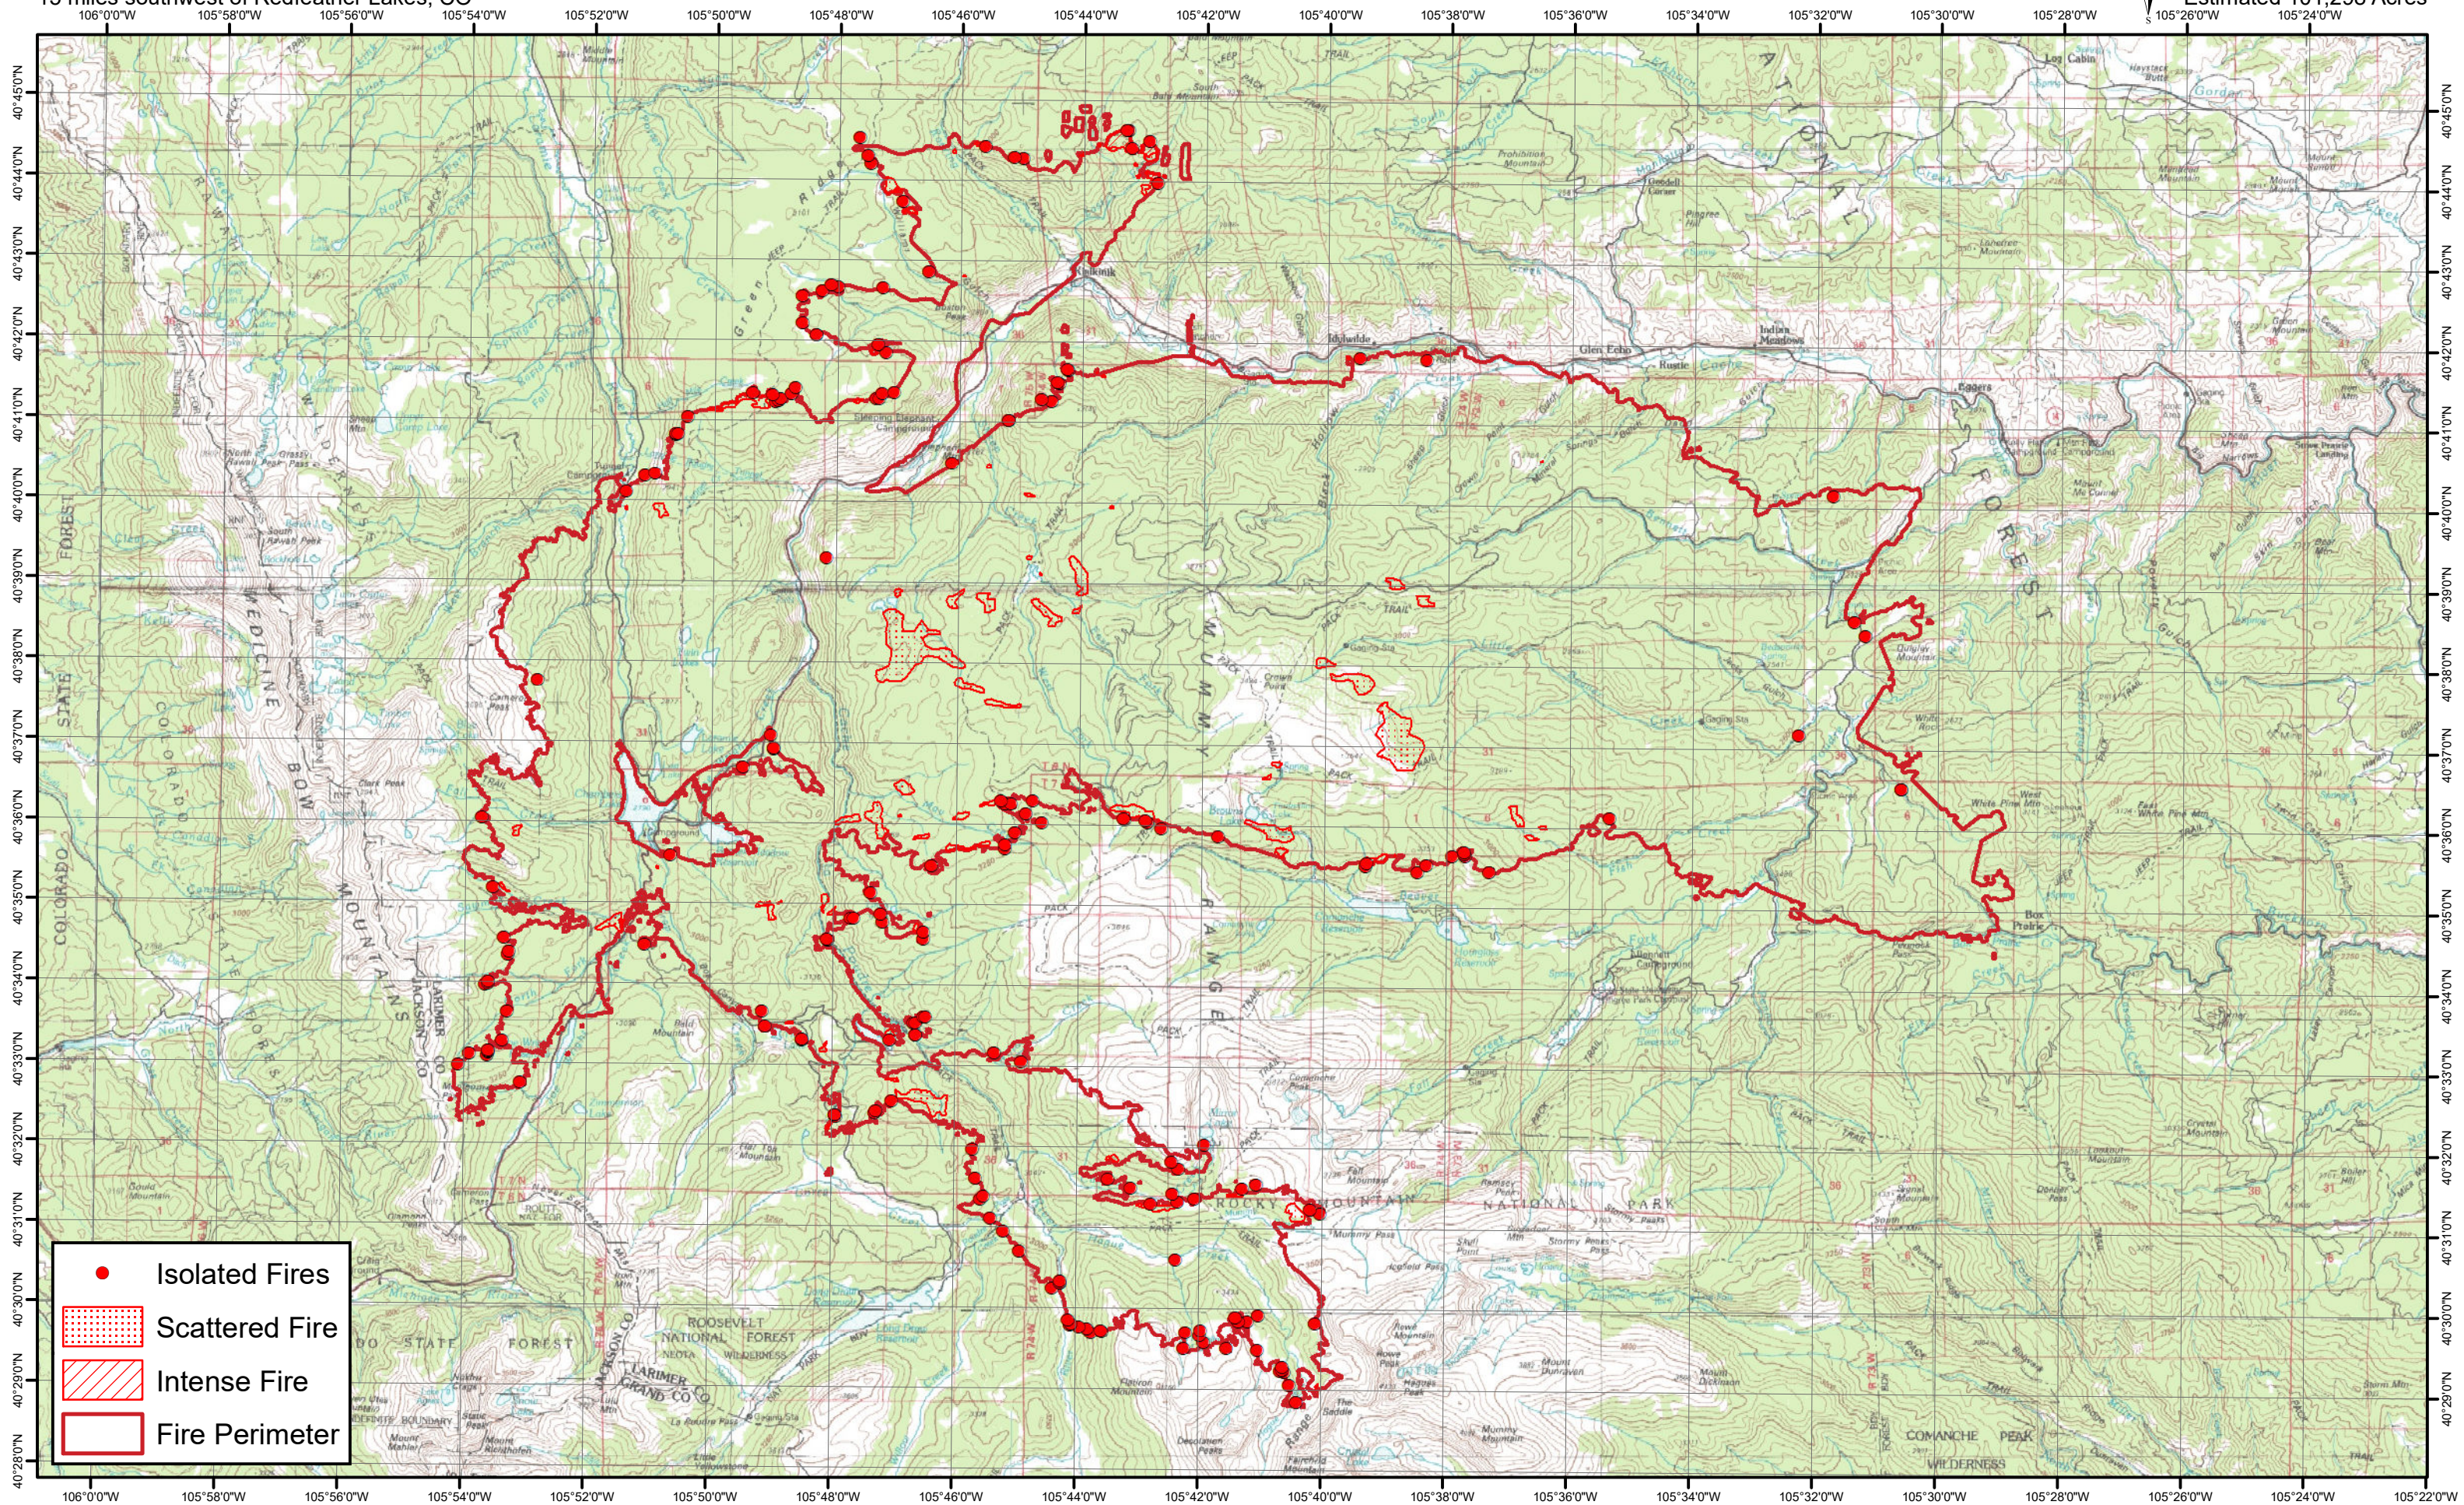

Cameron Peak Wildfire
Arapaho and Roosevelt NF
15 miles southwest of Redfeather Lakes, CO

16 Sep 2020
c. 0515 UTC
Estimated 101,298 Acres

- Isolated Fires
- Scattered Fire
- Intense Fire
- Fire Perimeter

0 0.5 1 2 3 4 5 6 7 8 9 10 Miles

Map created with USGS 100K Quads; Projection: WGS 1984 UTM Zone 13N