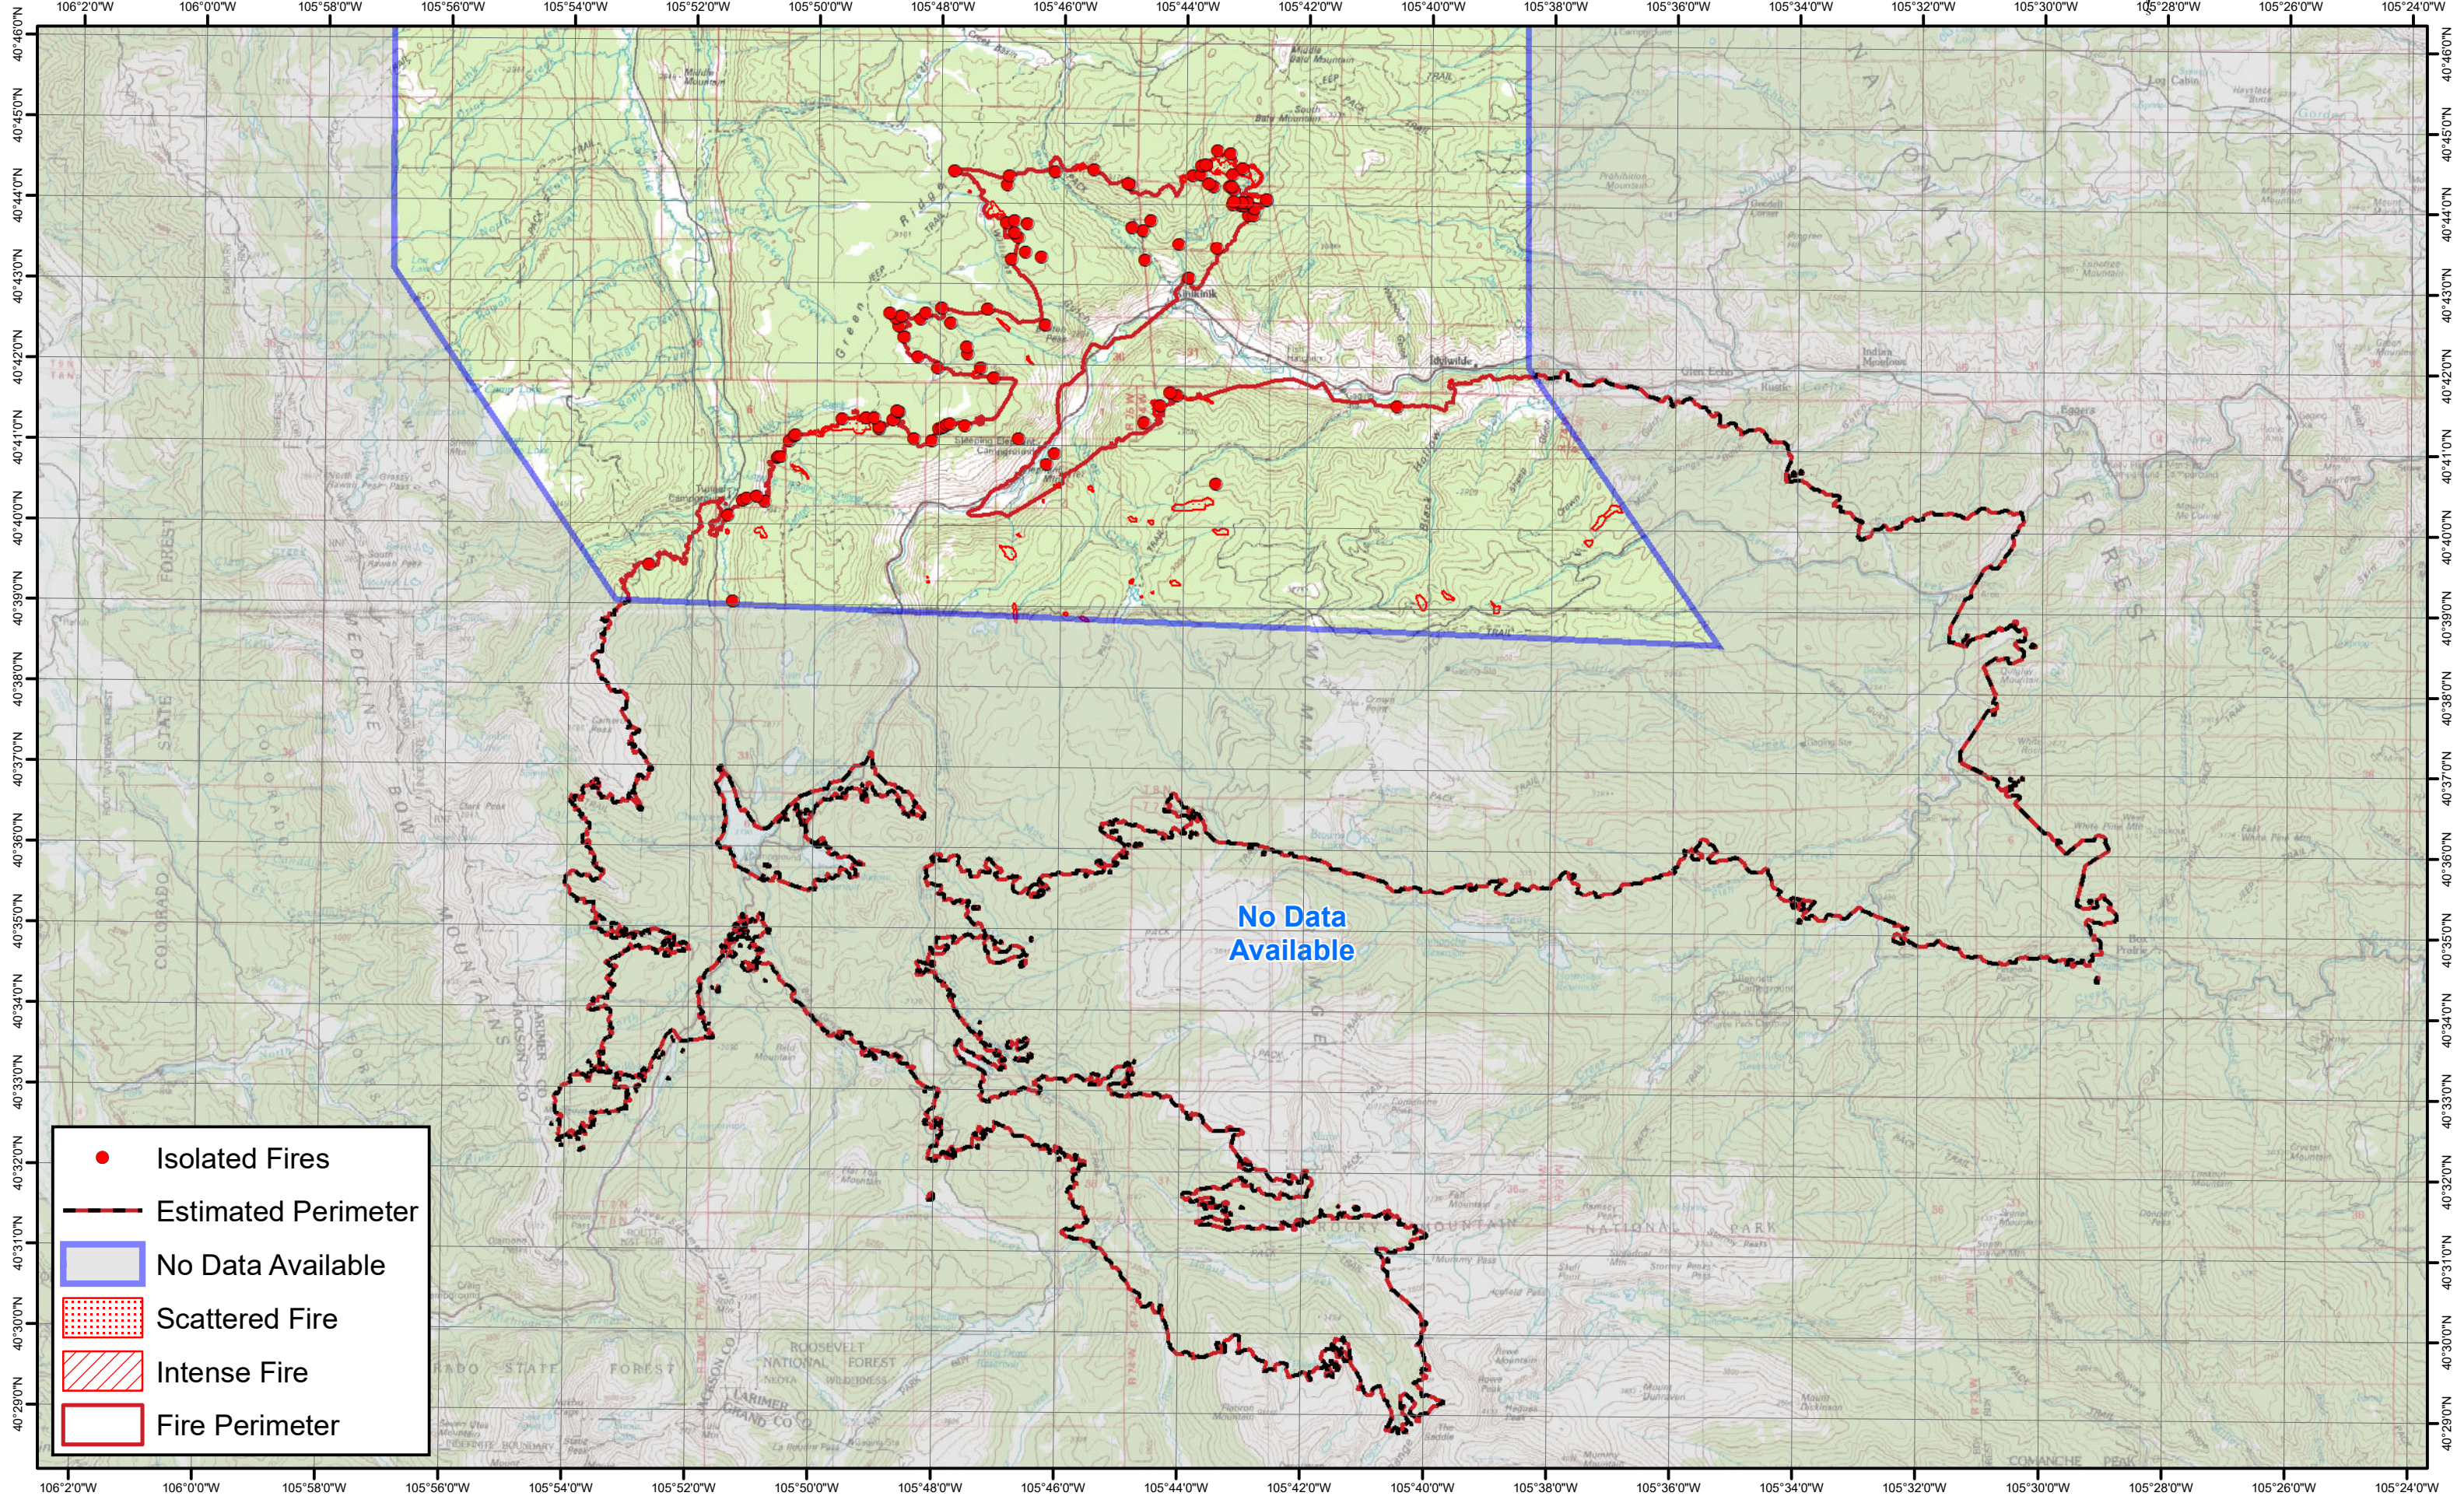

Cameron Peak Wildfire
Arapaho and Roosevelt NF
15 miles southwest of Redfeather Lakes, CO

17 Sep 2020
c. 0730 UTC
Estimated 101,324 Acres

0 0.5 1 2 3 4 5 6 7 8 9 10 Miles

Map created with USGS 100K Quads; Projection: WGS 1984 UTM Zone 13N