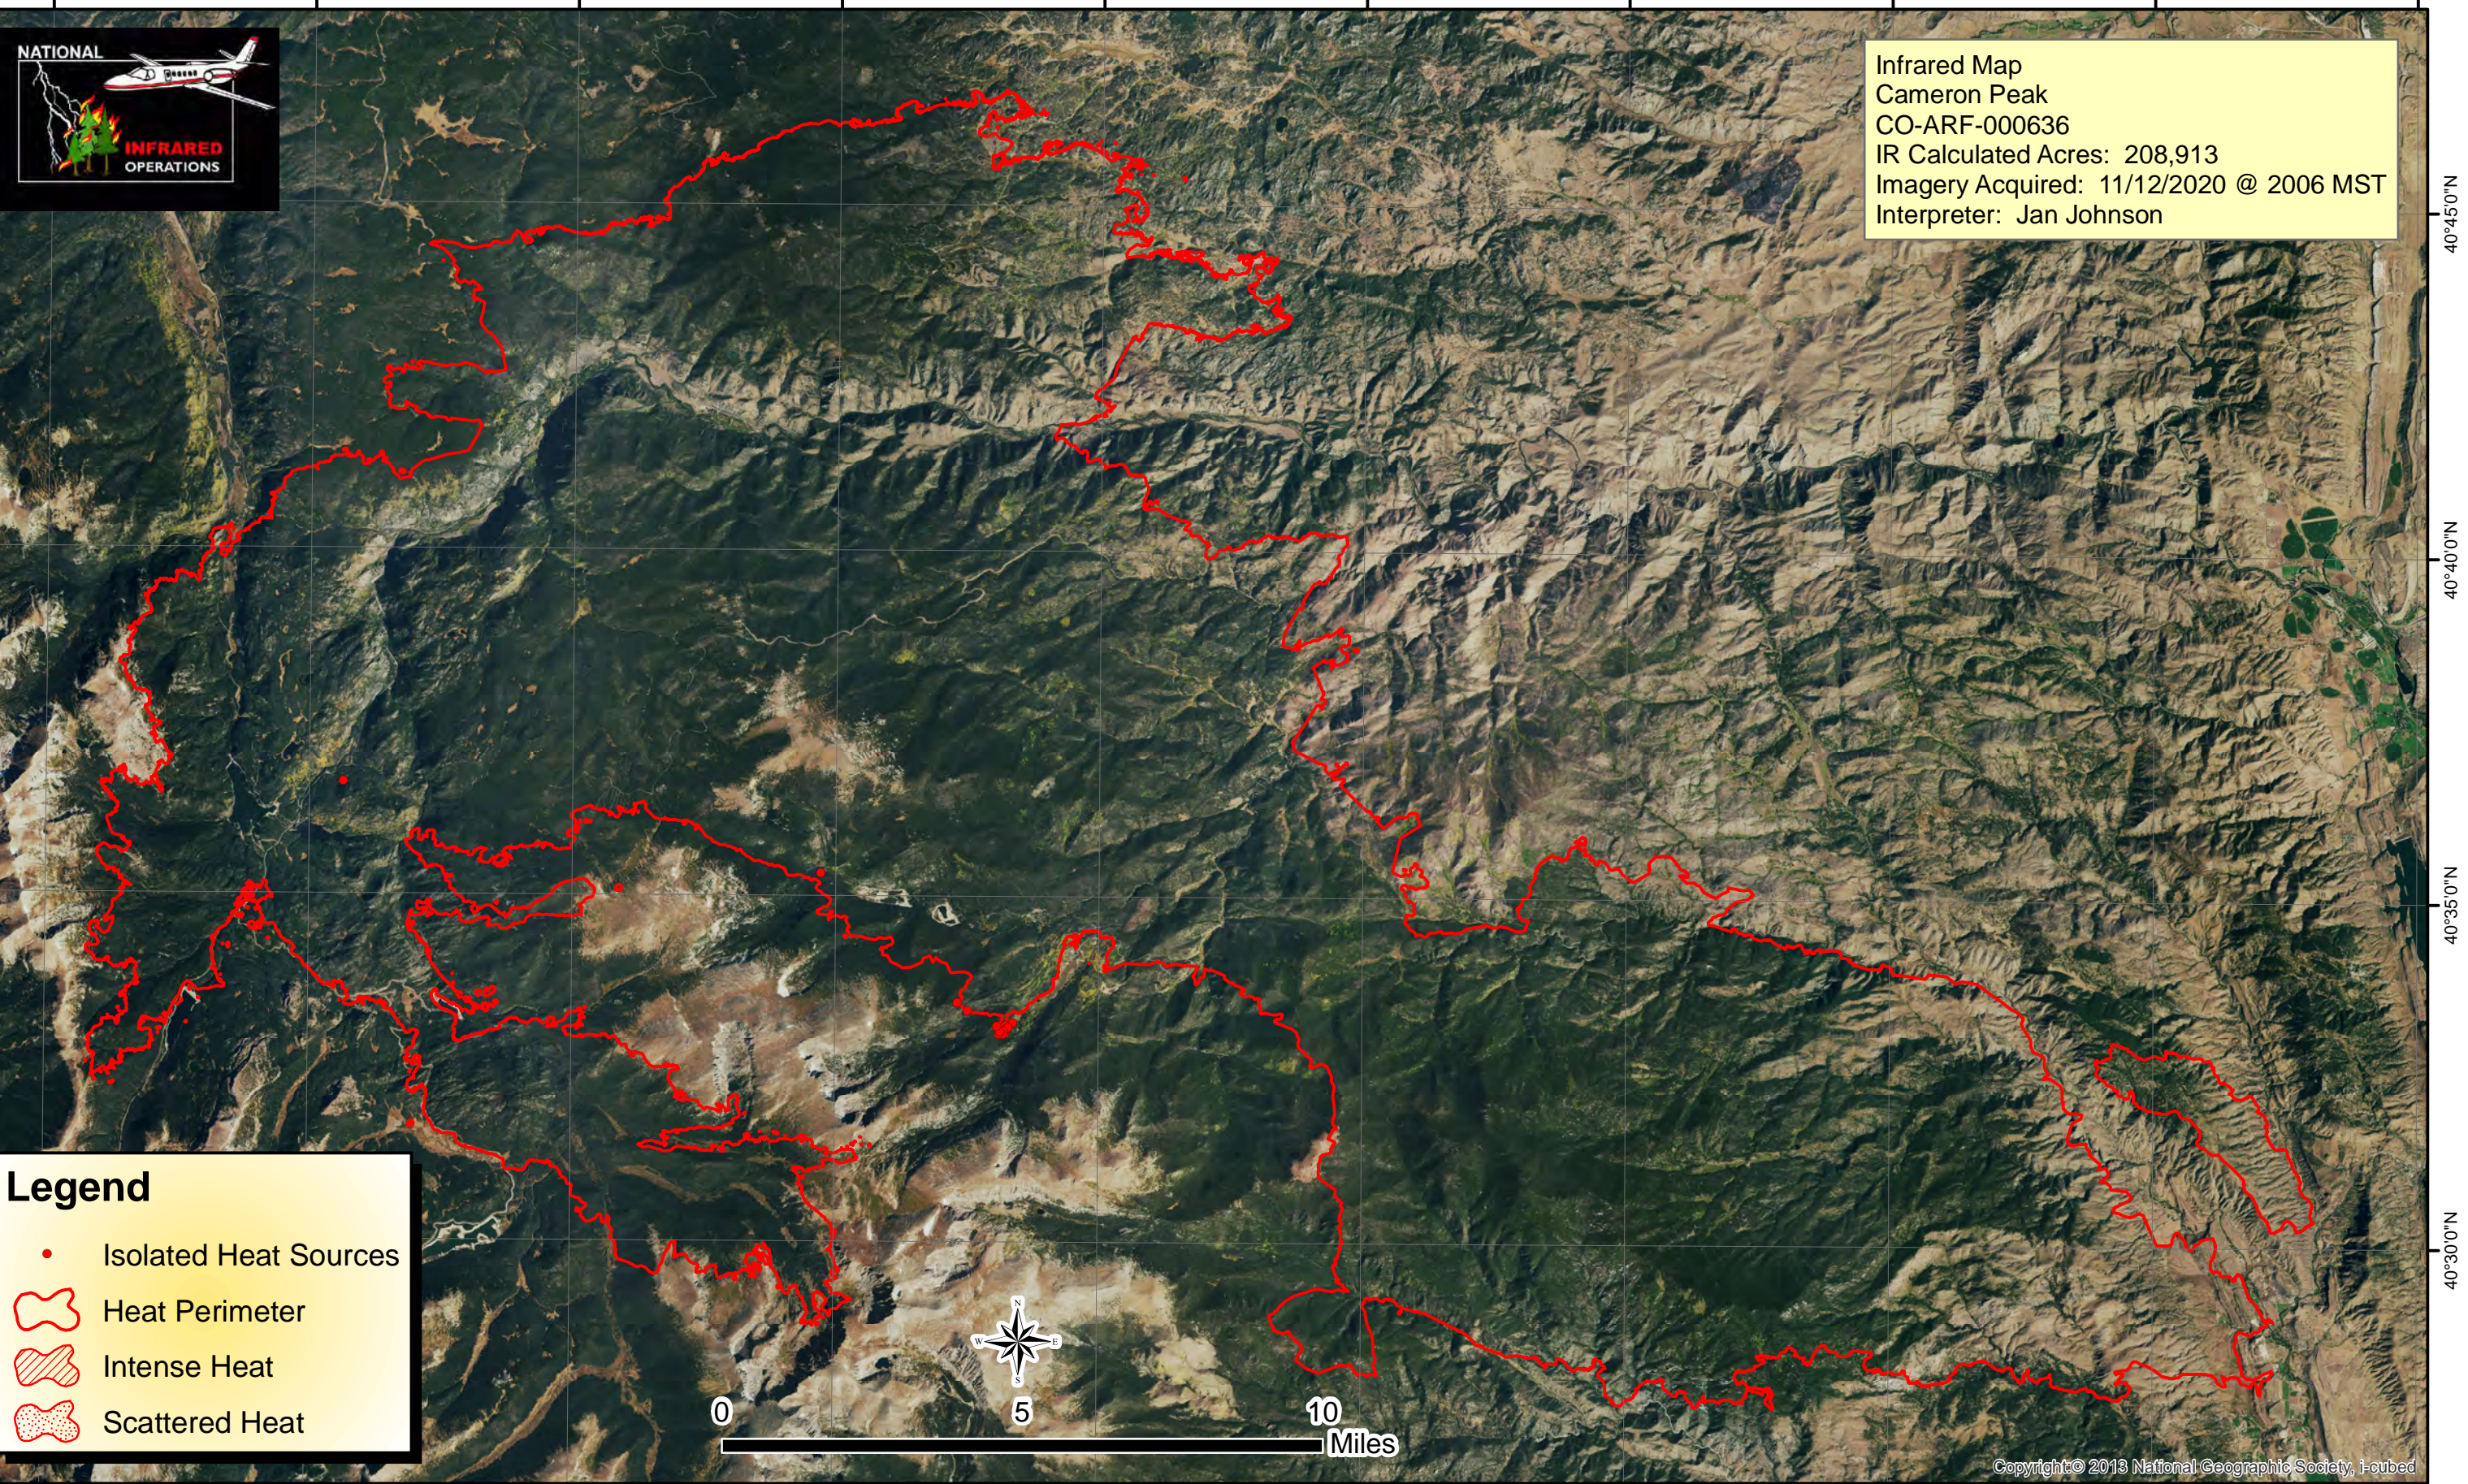

105°55'0"W 105°50'0"W 105°45'0"W 105°40'0"W 105°35'0"W 105°30'0"W 105°25'0"W 105°20'0"W 105°15'0"W 105°10'0"W

Infrared Map
Cameron Peak
CO-ARF-000636
IR Calculated Acres: 208,913
Imagery Acquired: 11/12/2020 @ 2006 MST
Interpreter: Jan Johnson

Legend

- Isolated Heat Sources
- Heat Perimeter
- ▨ Intense Heat
- ▩ Scattered Heat

105°55'0"W 105°50'0"W 105°45'0"W 105°40'0"W 105°35'0"W 105°30'0"W 105°25'0"W 105°20'0"W 105°15'0"W 105°10'0"W