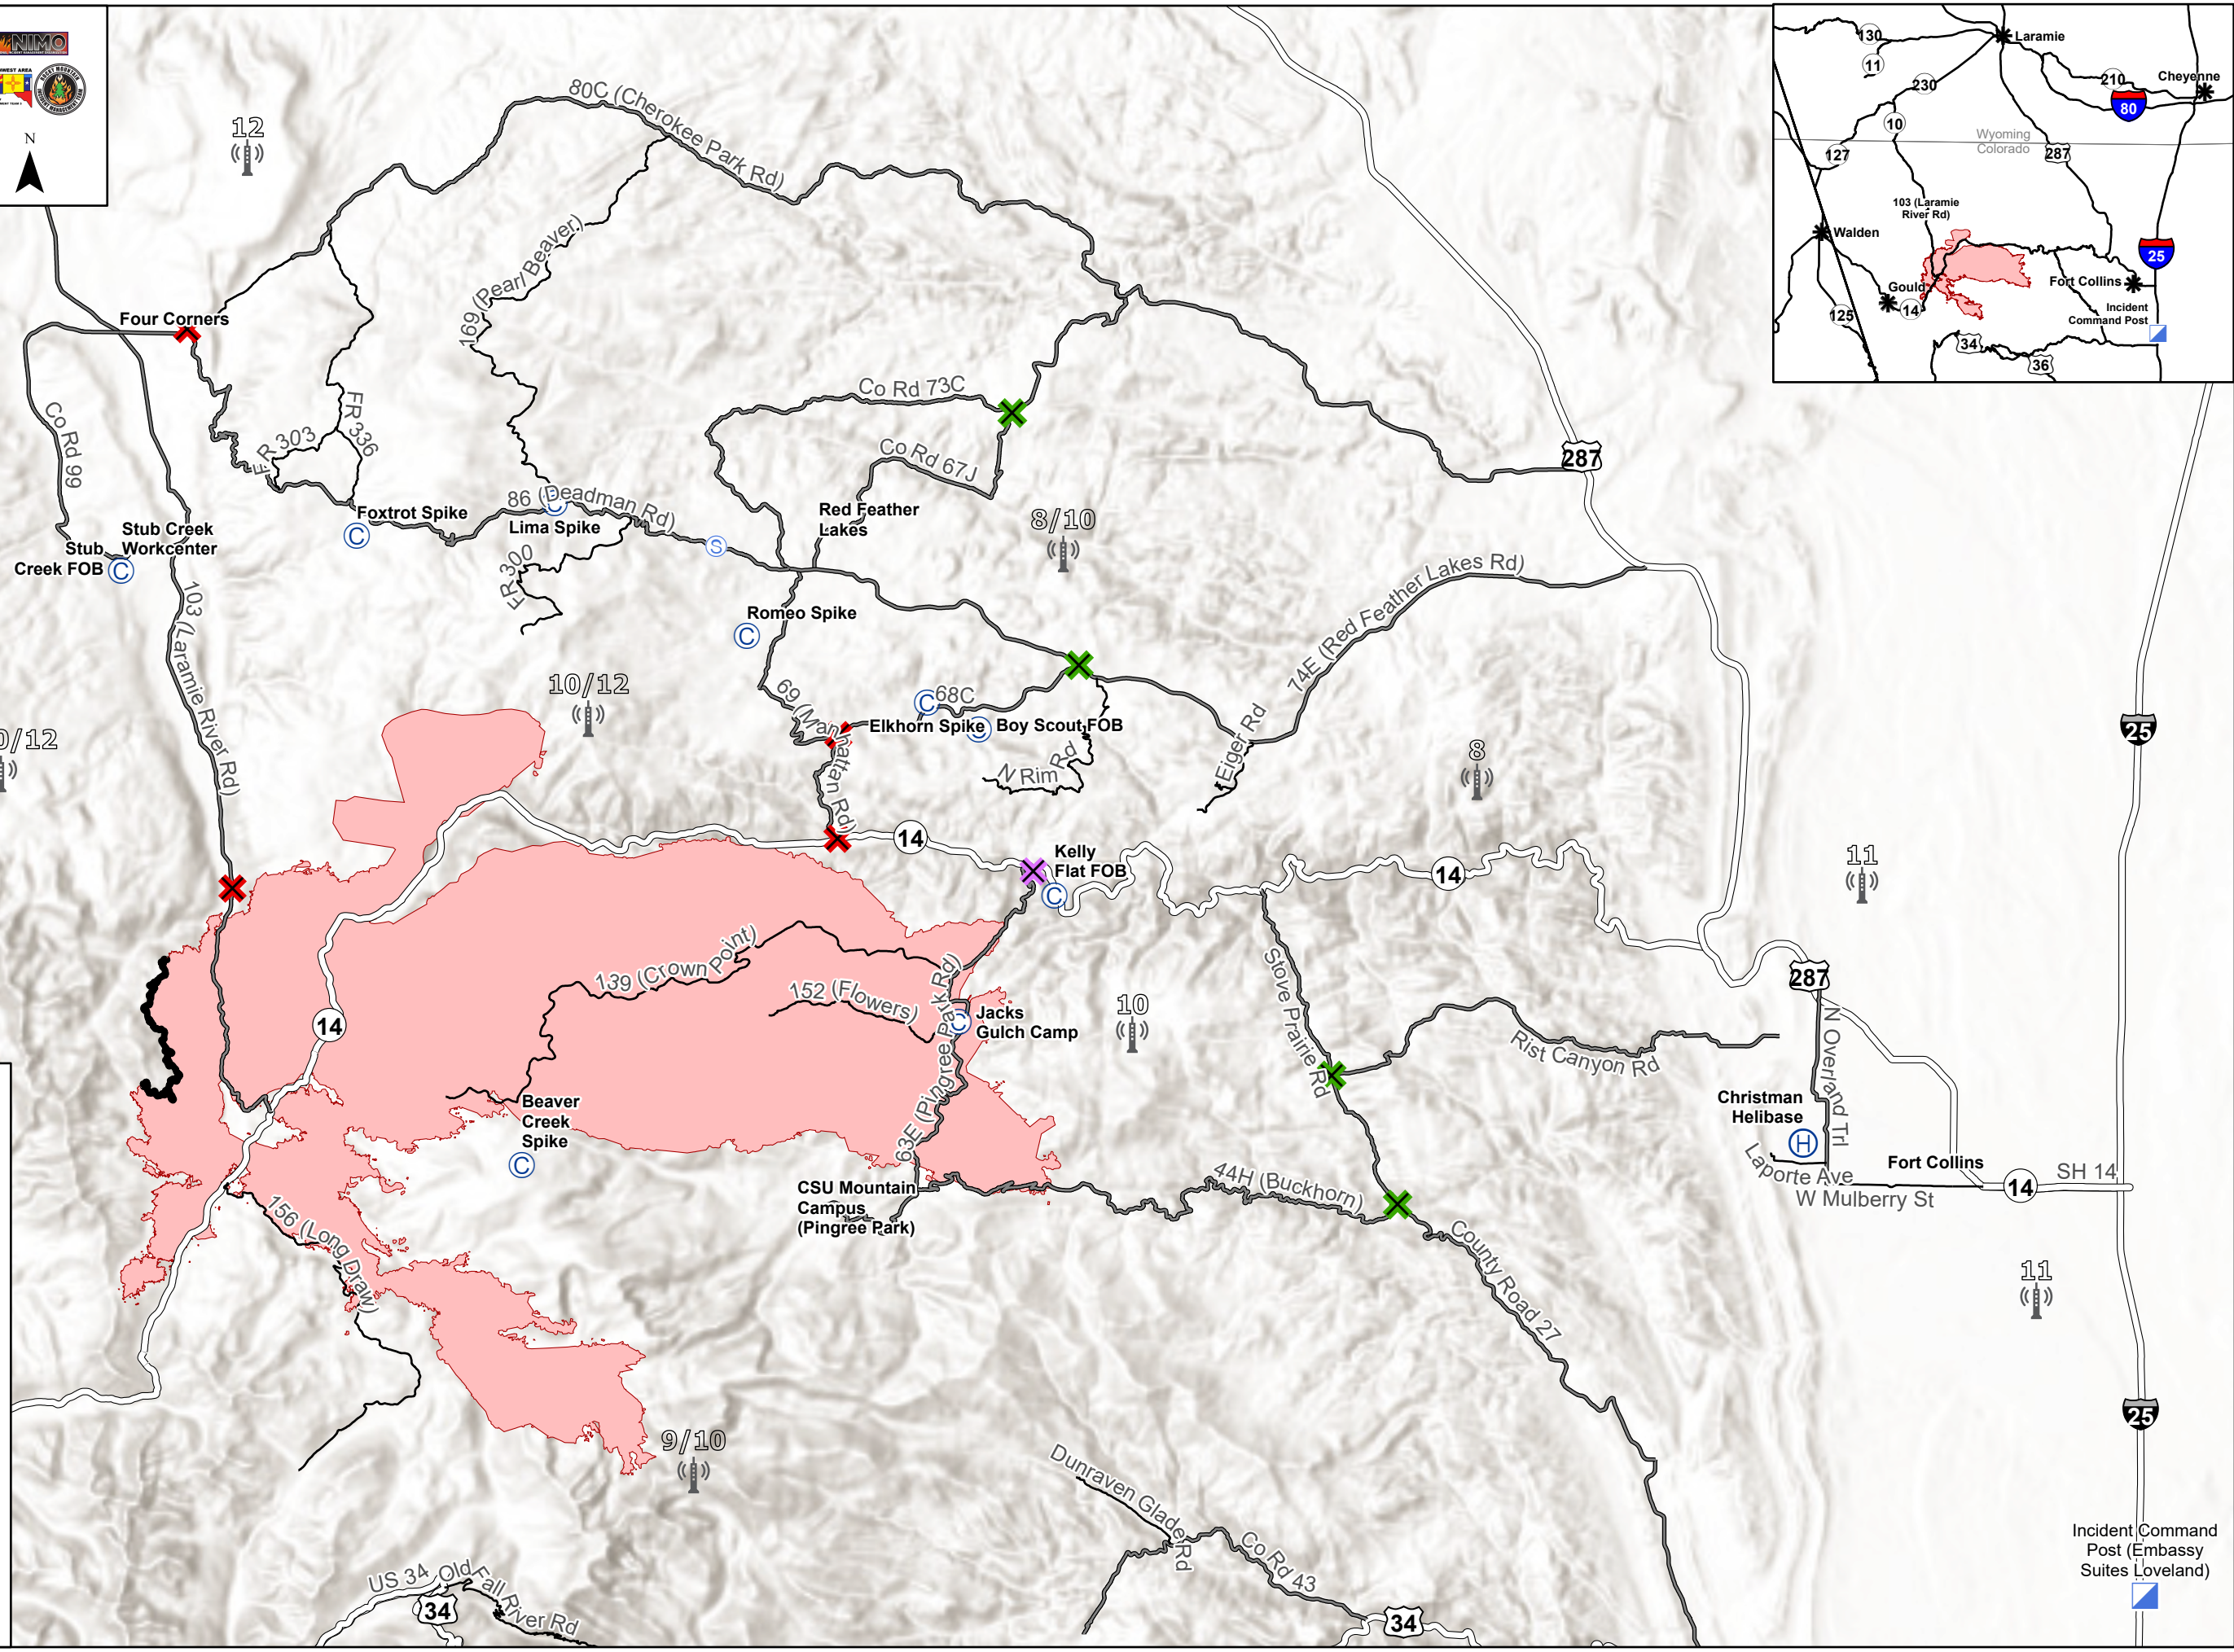

**Road Closure Map**  
**Cameron Peak**  
**CO-ARF-000636**  
**September 10, 2020**

E: Vakil 09/10/20 2022 Datum: NAD 83

Download this map

Download the Forest Visitor Map

- Camp
- Helibase
- Incident Command Post
- Staging Area
- Highway
- County Road
- Other Road
- Area Repeater Coverage
- Contained Line
- Wildfire Daily Fire Perimeter
- Closures**
- Staffed by CDOT
- Staffed by Fire LE
- Staffed by National Guard

Incident Command Post (Embassy Suites Loveland)