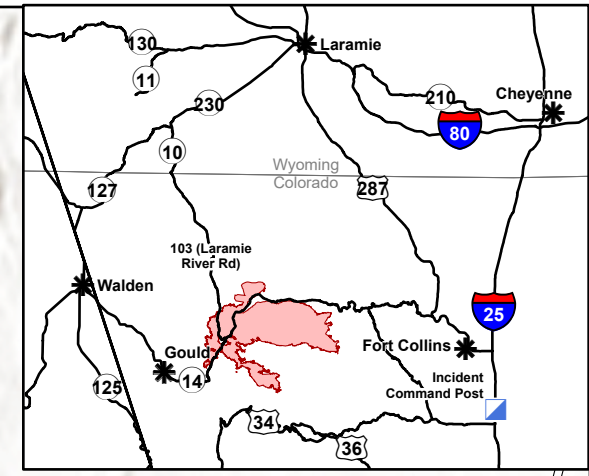

**Road Closure Map**  
**Cameron Peak**  
**CO-ARF-000636**  
**September 10, 2020**

E: Vakil 09/10/20 2022 Datum: NAD 83

Download this map

Download the Forest Visitor Map

- Camp
- Helibase
- Incident Command Post
- Staging Area
- Highway
- County Road
- Other Road
- Area Repeater Coverage
- Contained Line
- Wildfire Daily Fire Perimeter
- Closures**
- Staffed by CDOT
- Staffed by Fire LE
- Staffed by National Guard

Incident Command Post (Embassy Suites Loveland)