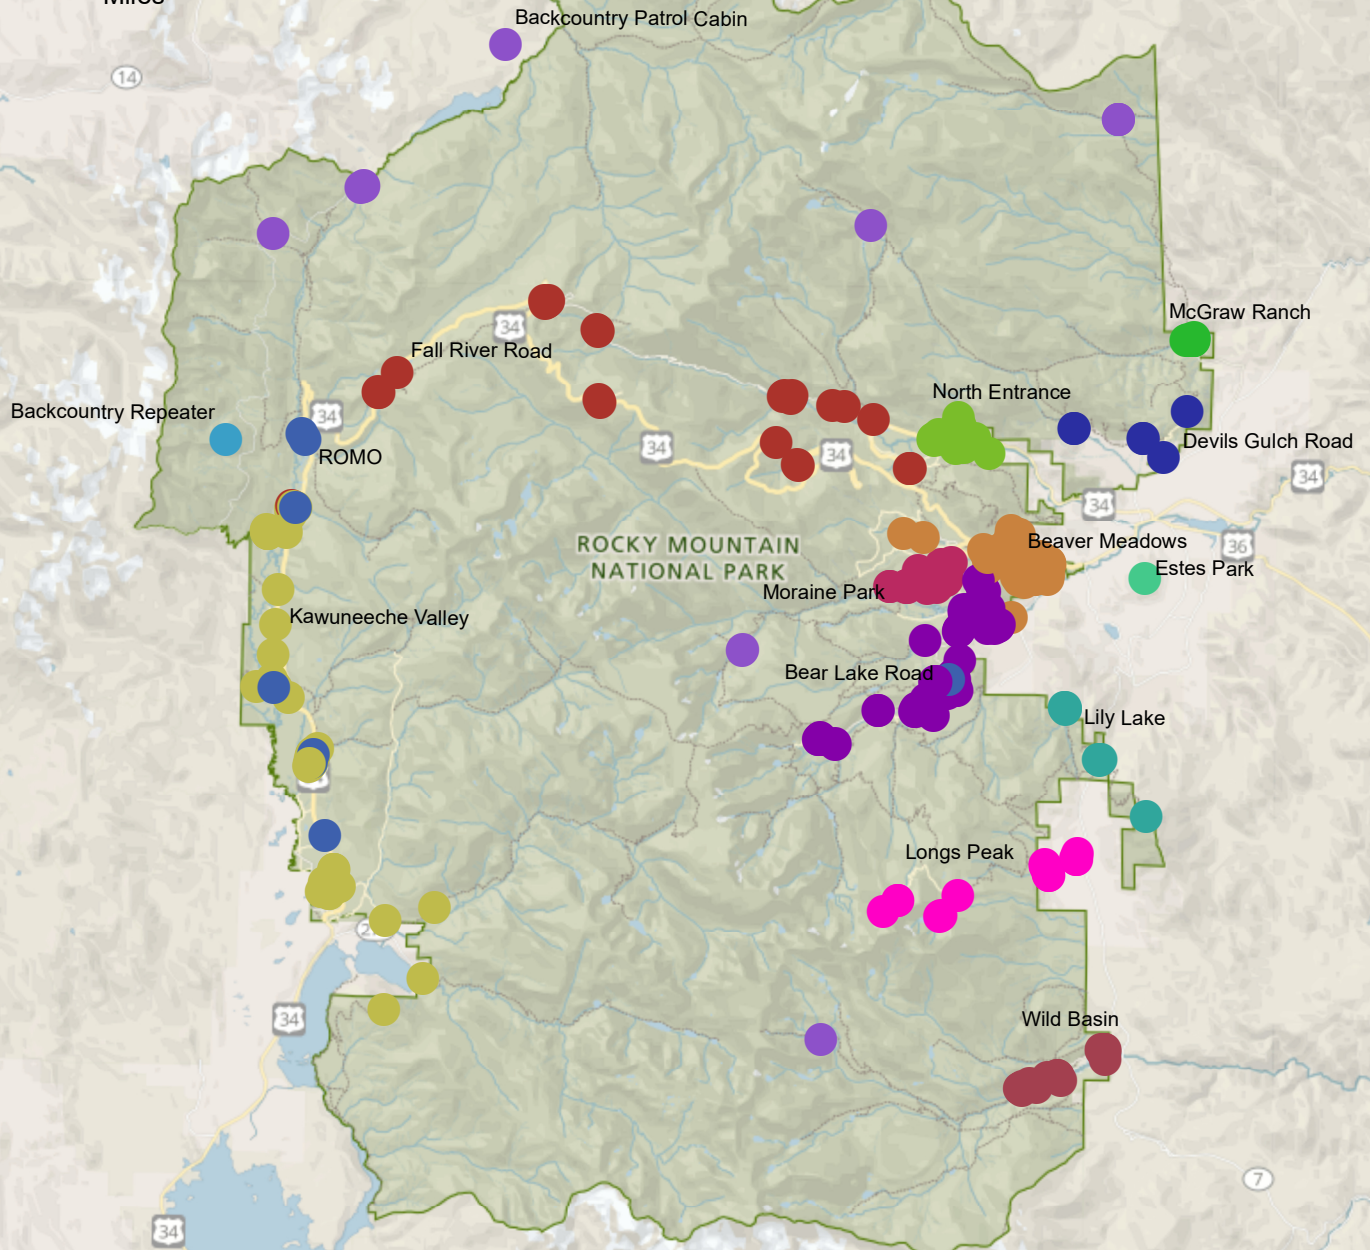

## Assessment Locations

### Rocky Mountain NP

Author: S. Hartsburg  
Date: 9/7/2020

## Legend

### Facility

- |                          |                   |
|--------------------------|-------------------|
| Backcountry Patrol Cabin | Kawuneeche Valley |
| Backcountry Repeater     | Lily Lake         |
| Bear Lake Road           | Longs Peak        |
| Beaver Meadows           | McGraw Ranch      |
| Devils Gulch Road        | Moraine Park      |
| Estes Park               | North Entrance    |
| Fall River Road          | ROMO              |
| Wild Basin               |                   |