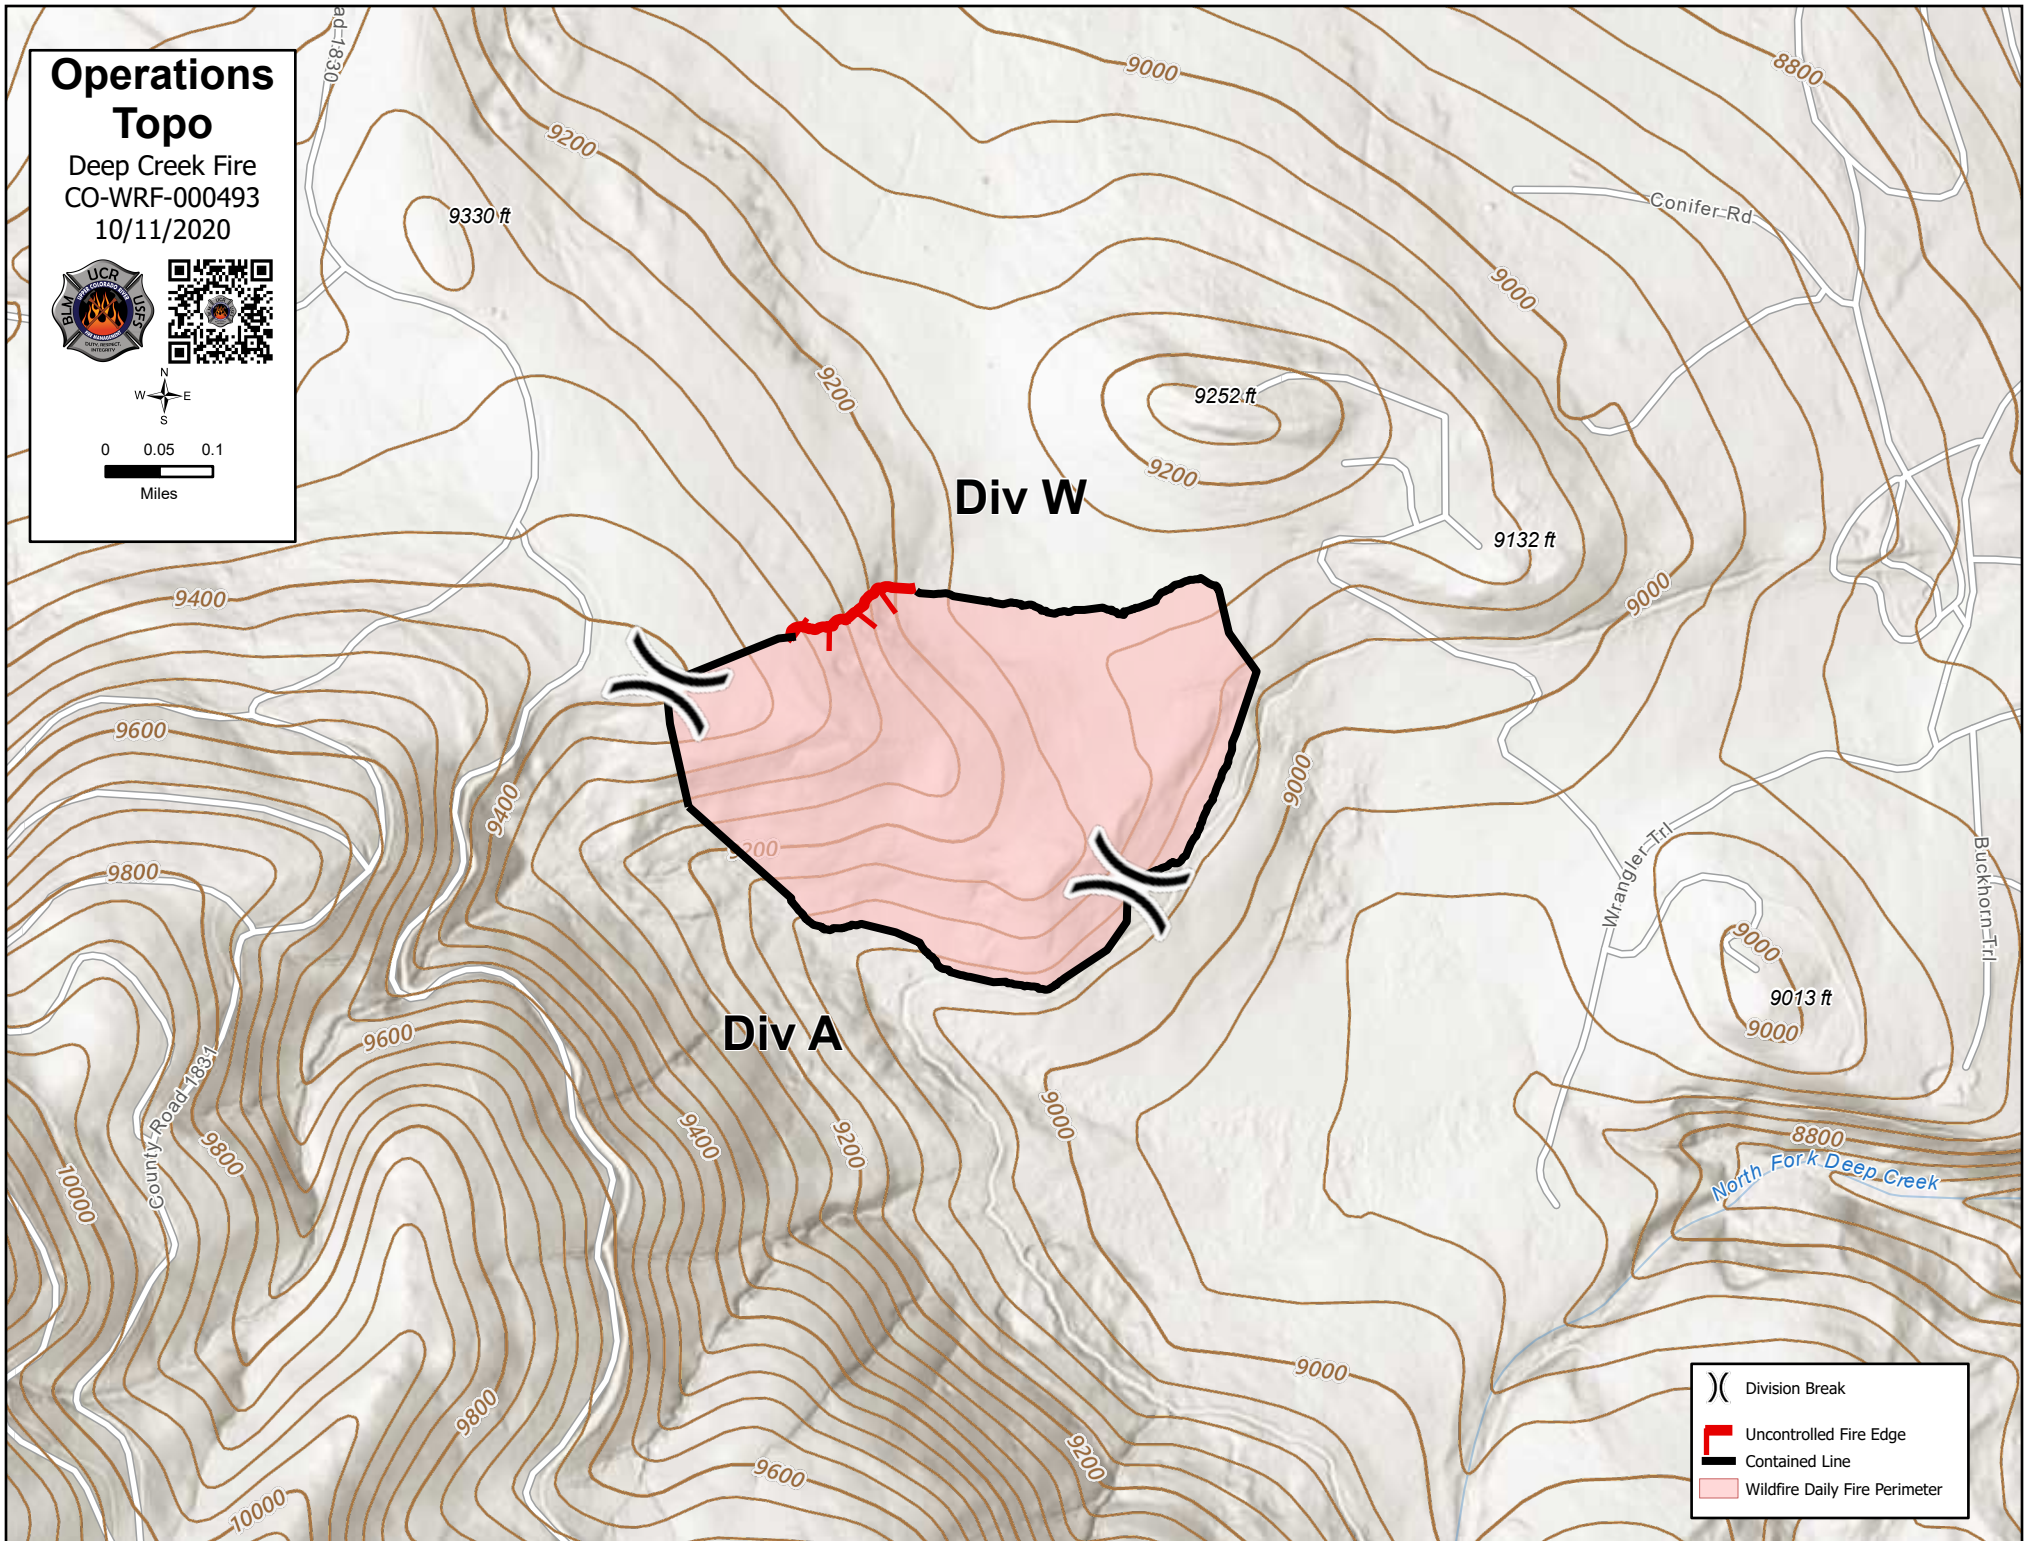

Operations Topo

Deep Creek Fire
CO-WRF-000493
10/11/2020

	Division Break
	Uncontrolled Fire Edge
	Contained Line
	Wildfire Daily Fire Perimeter