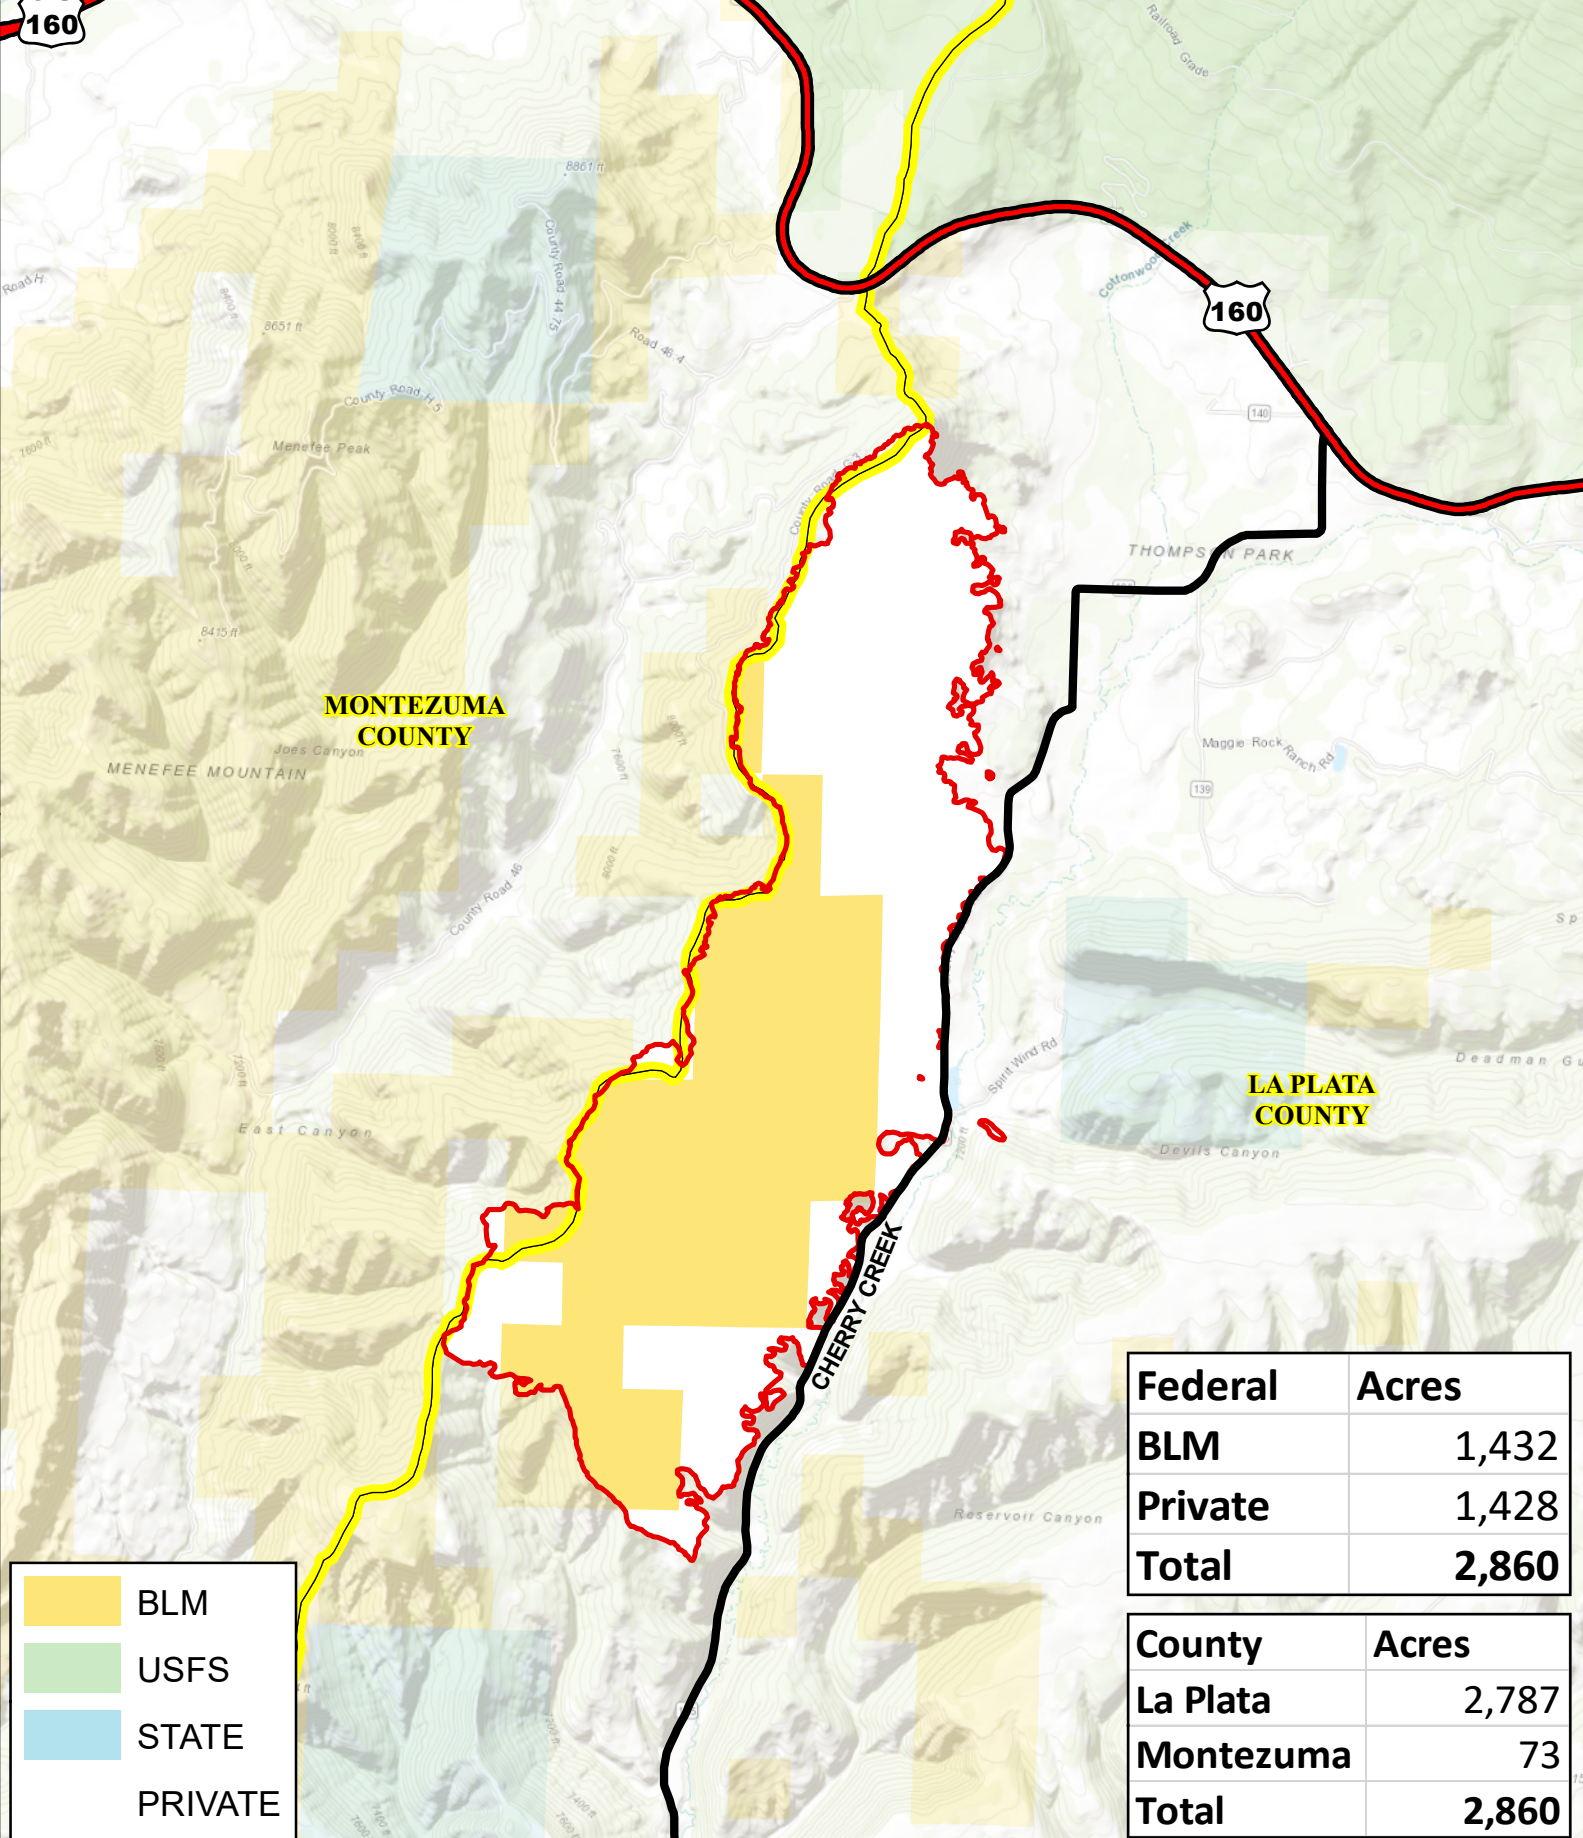

EAST CANYON CO-SJD-000416

Ownership Map 6/18/20

IR Perimeter 6/17/20 @ 2022 - 2,860 ac.

Datum NAD83

NB 6/18/20 0800

MONTEZUMA COUNTY

LA PLATA COUNTY

	BLM
	USFS
	STATE
	PRIVATE

Federal	Acres
BLM	1,432
Private	1,428
Total	2,860

County	Acres
La Plata	2,787
Montezuma	73
Total	2,860