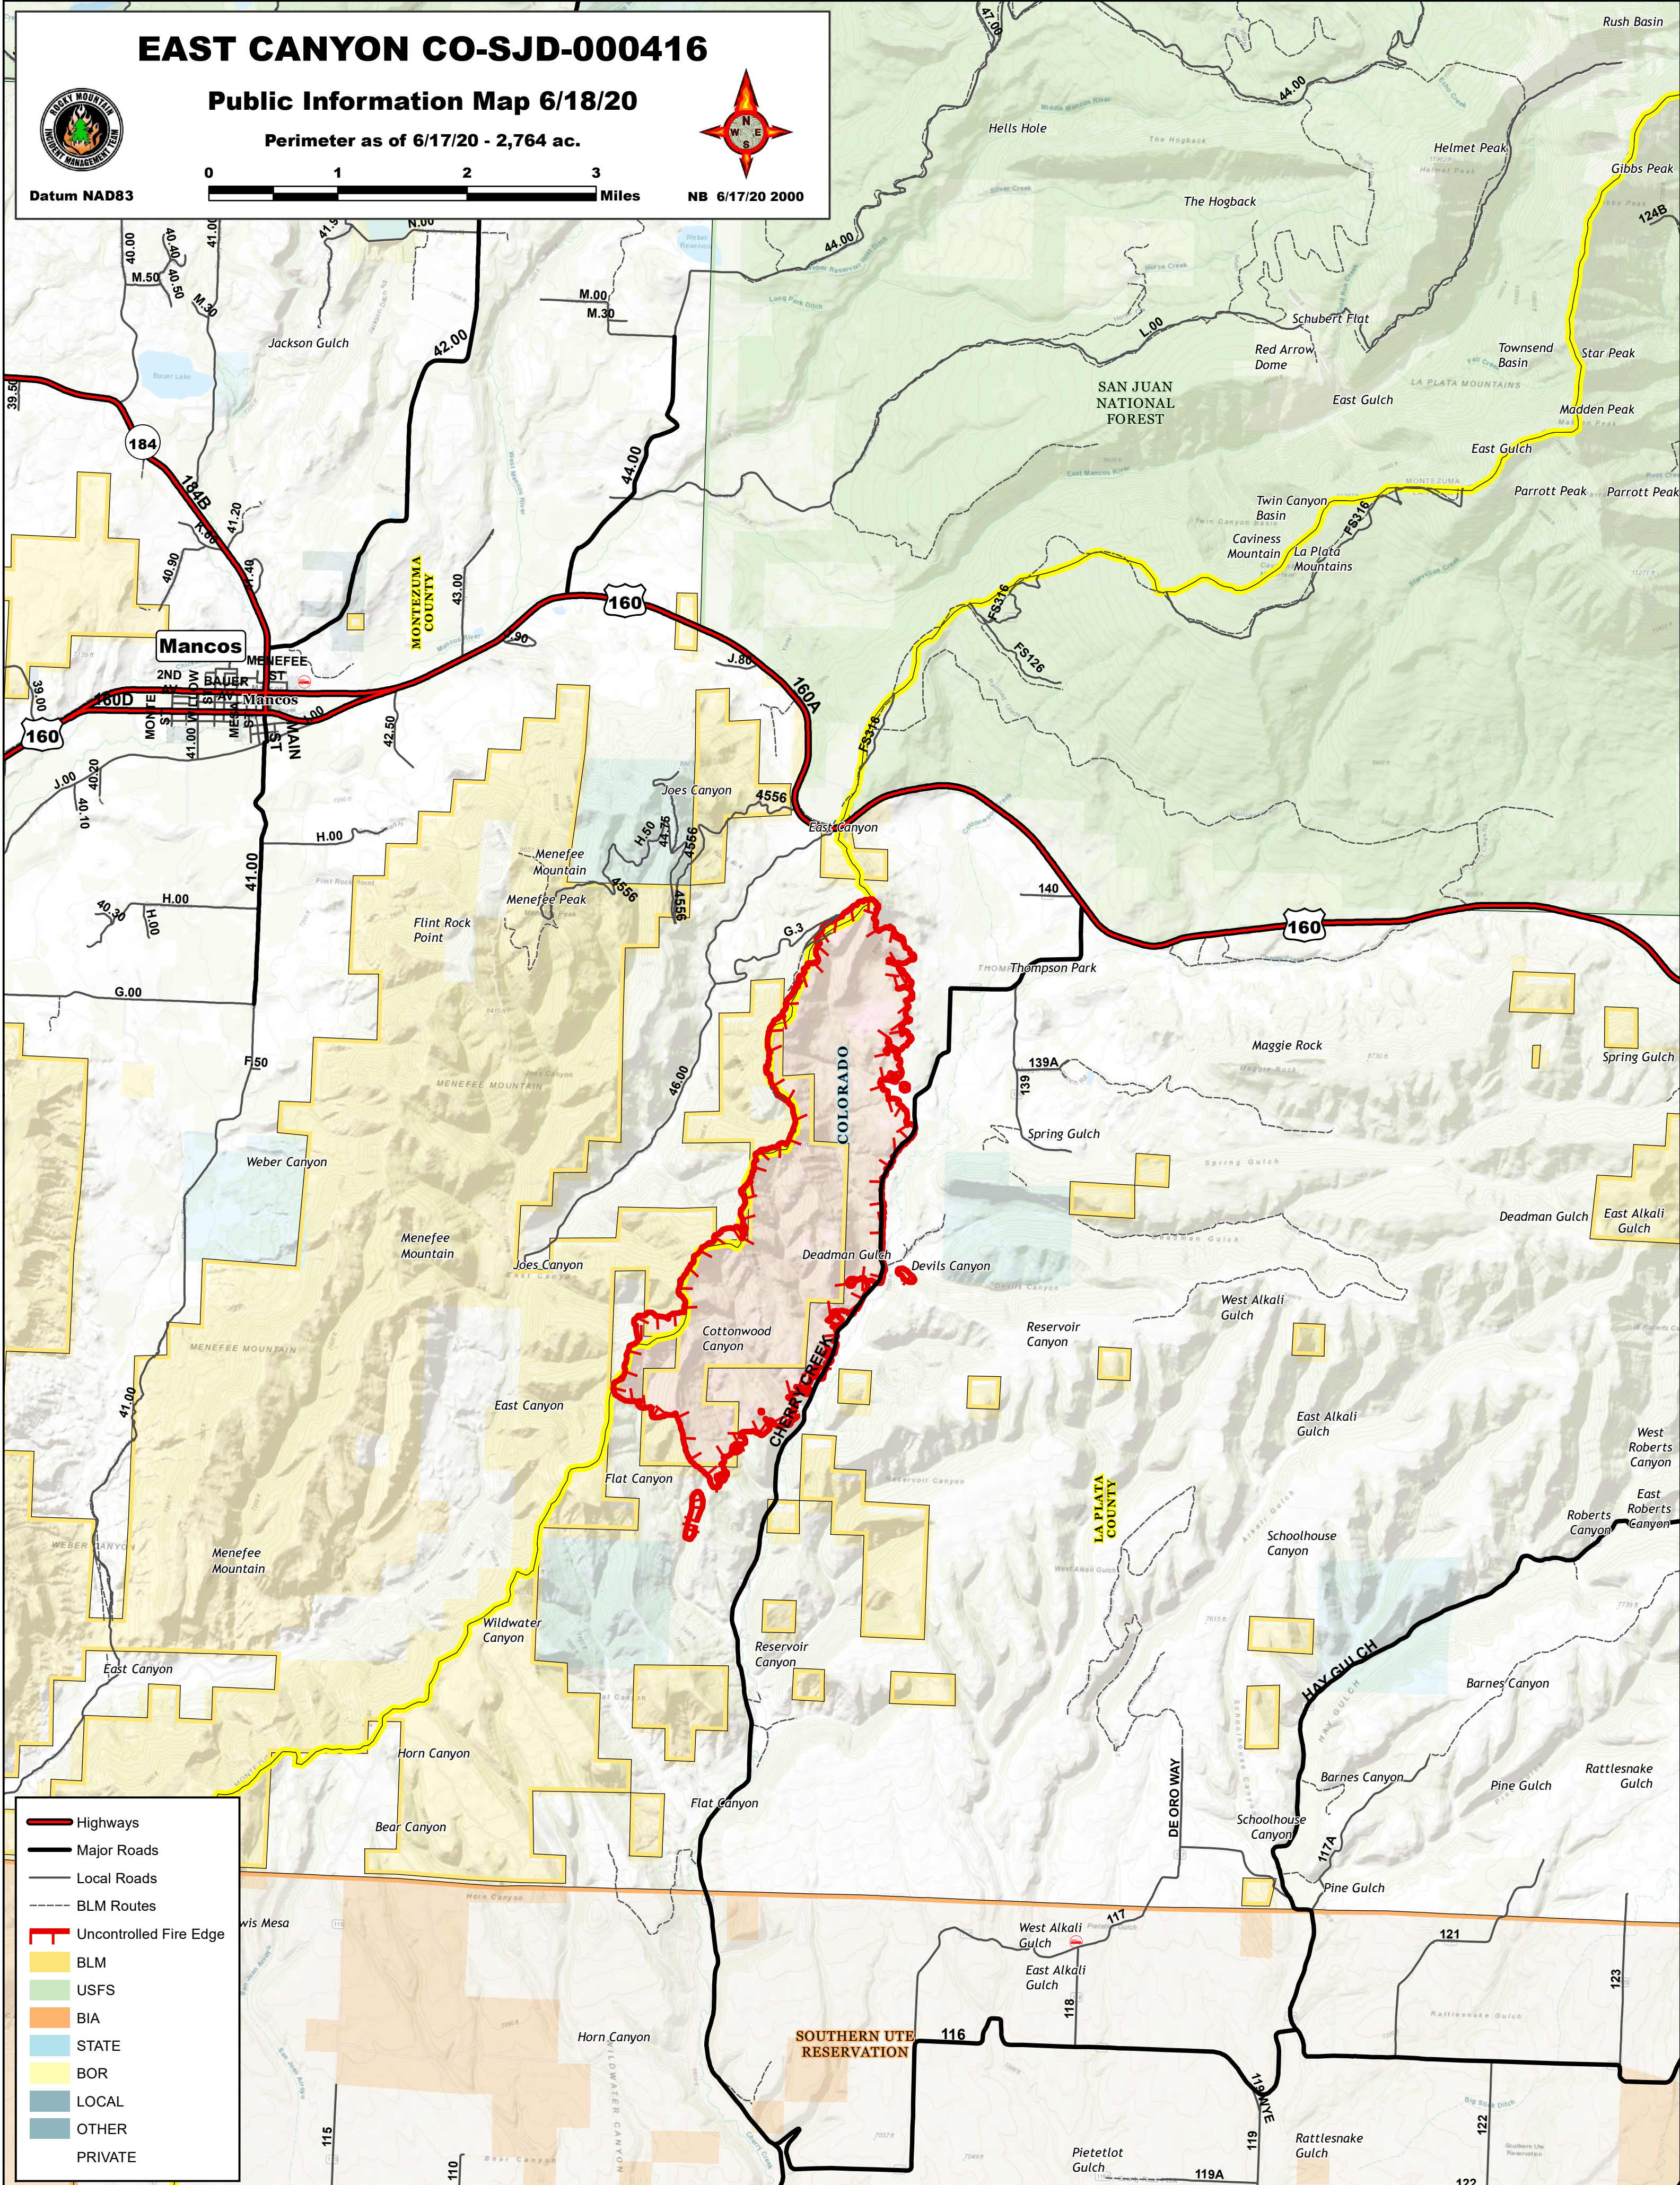

EAST CANYON CO-SJD-000416

Public Information Map 6/18/20

Perimeter as of 6/17/20 - 2,764 ac.

Datum NAD83

NB 6/17/20 2000

- Highways
- Major Roads
- Local Roads
- BLM Routes
- Uncontrolled Fire Edge
- BLM
- USFS
- BIA
- STATE
- BOR
- LOCAL
- OTHER
- PRIVATE