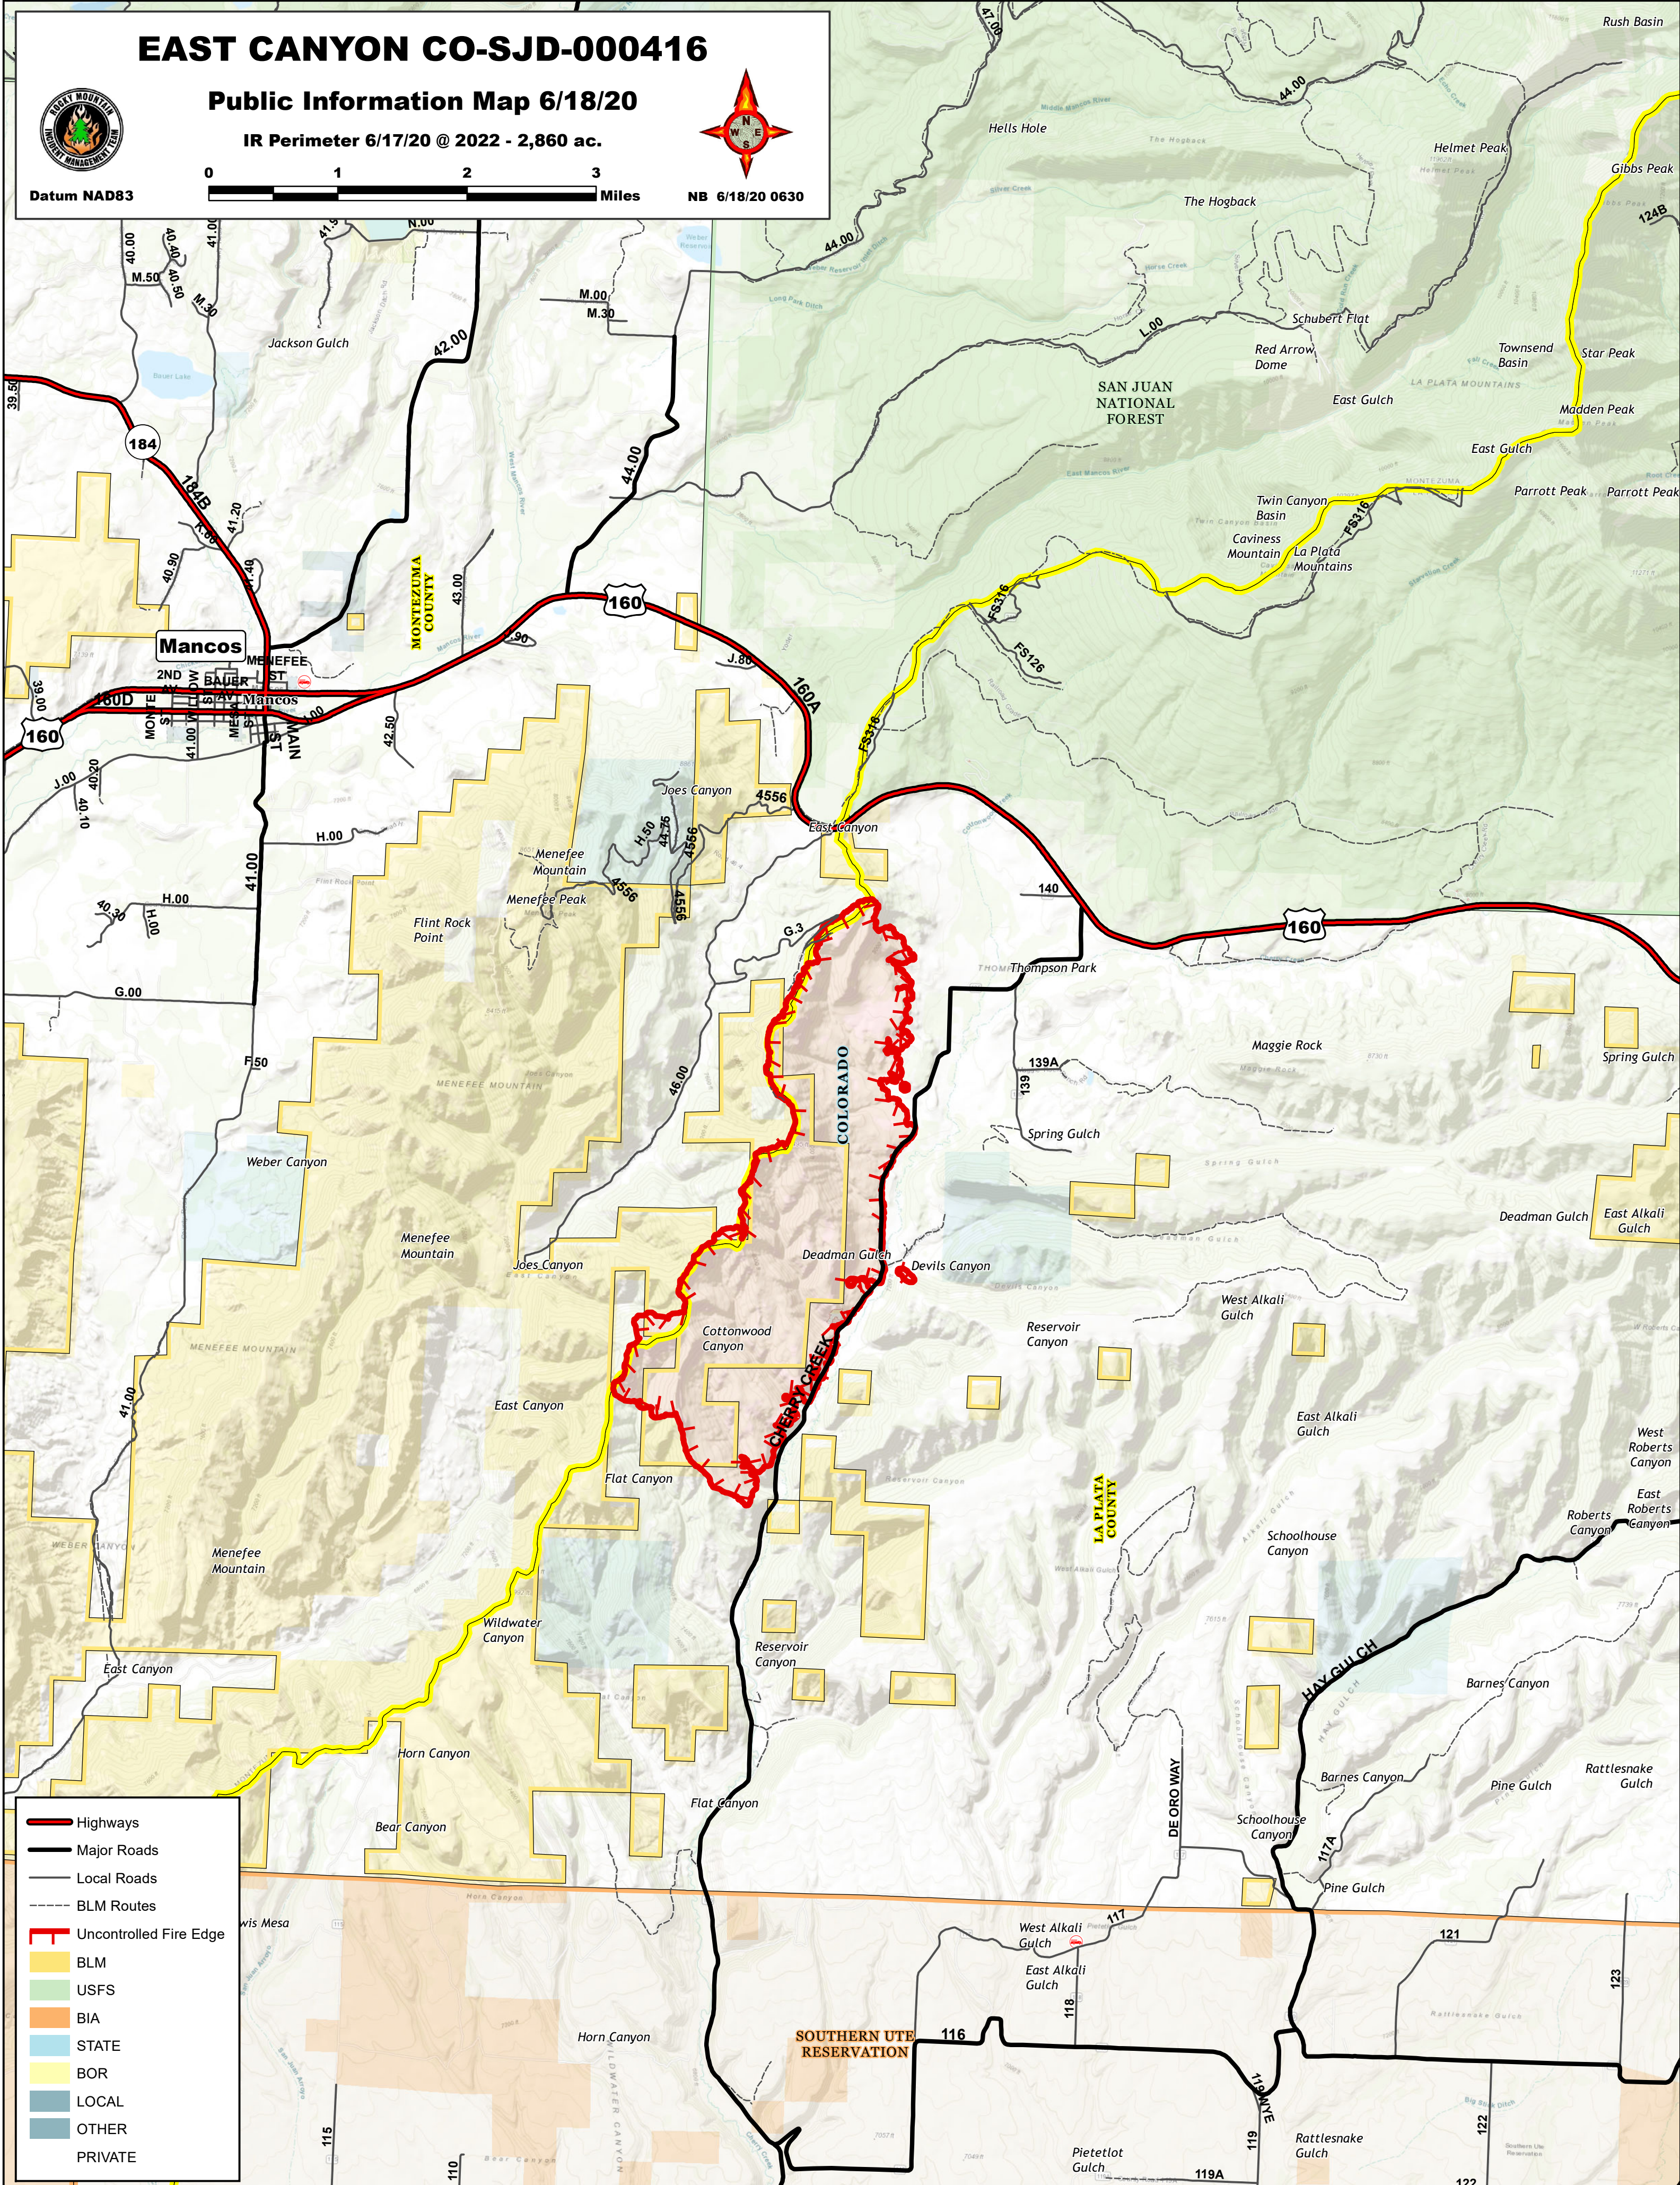

# EAST CANYON CO-SJD-000416

## Public Information Map 6/18/20

IR Perimeter 6/17/20 @ 2022 - 2,860 ac.

Datum NAD83

NB 6/18/20 0630

- Highways
- Major Roads
- Local Roads
- BLM Routes
- Uncontrolled Fire Edge
- BLM
- USFS
- BIA
- STATE
- BOR
- LOCAL
- OTHER
- PRIVATE