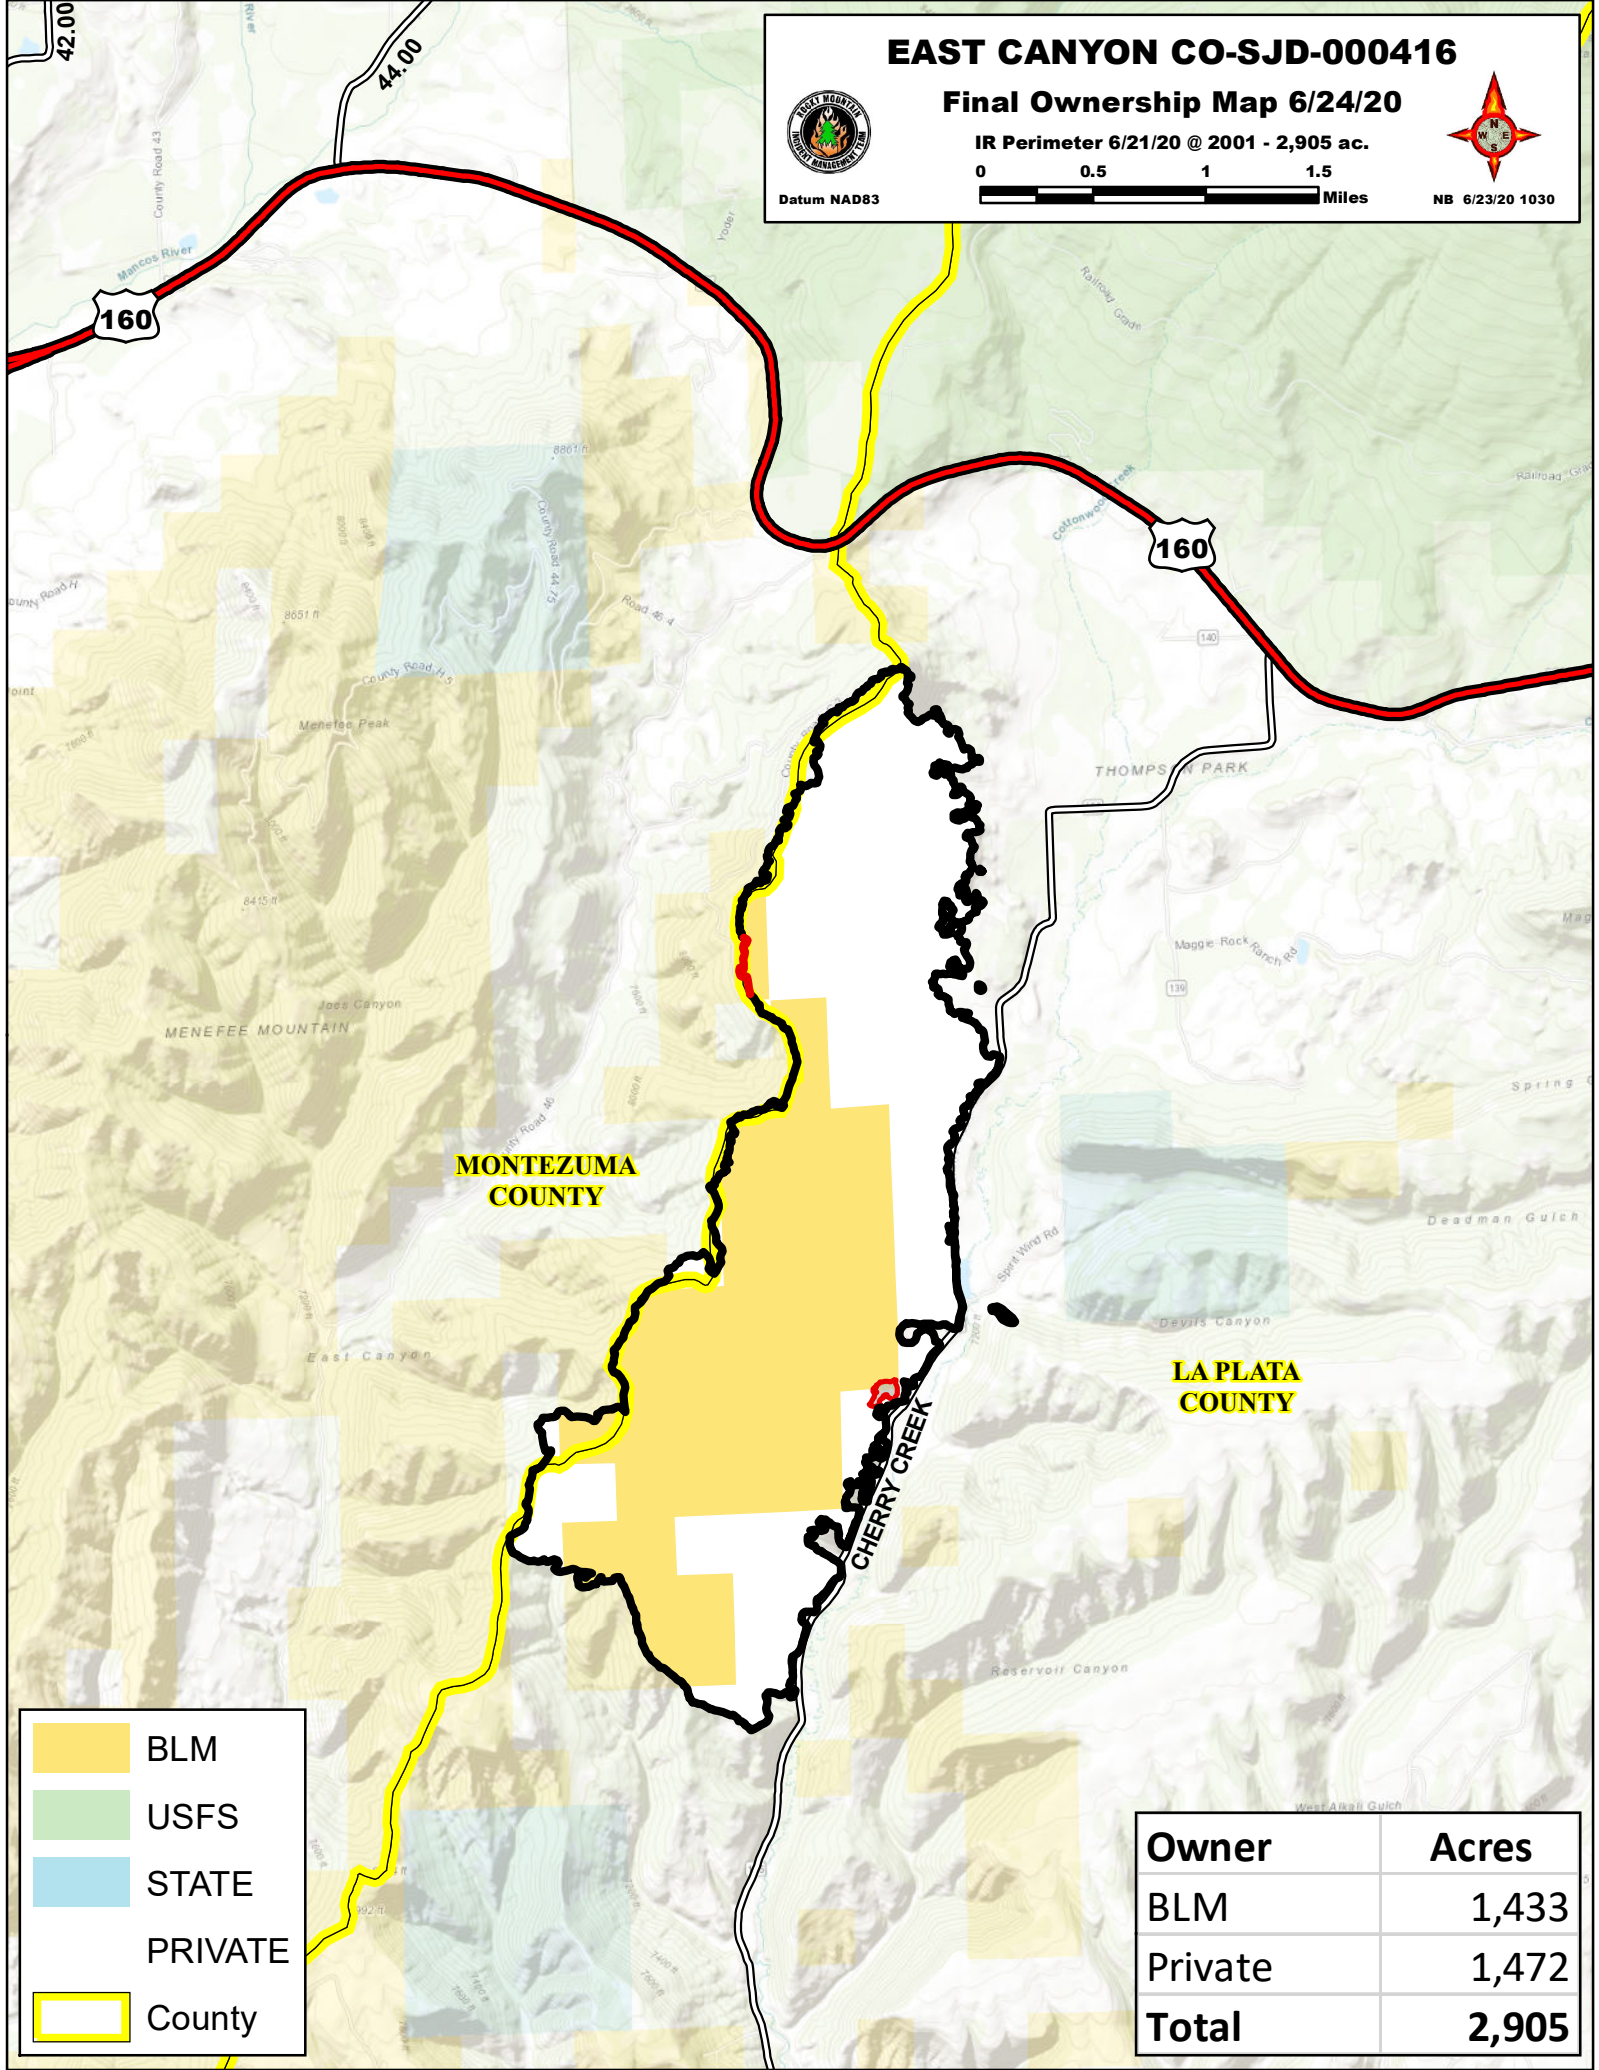

EAST CANYON CO-SJD-000416

Final Ownership Map 6/24/20

IR Perimeter 6/21/20 @ 2001 - 2,905 ac.

0 0.5 1 1.5
Miles

Datum NAD83

NB 6/23/20 1030

	BLM
	USFS
	STATE
	PRIVATE
	County

Owner	Acres
BLM	1,433
Private	1,472
Total	2,905