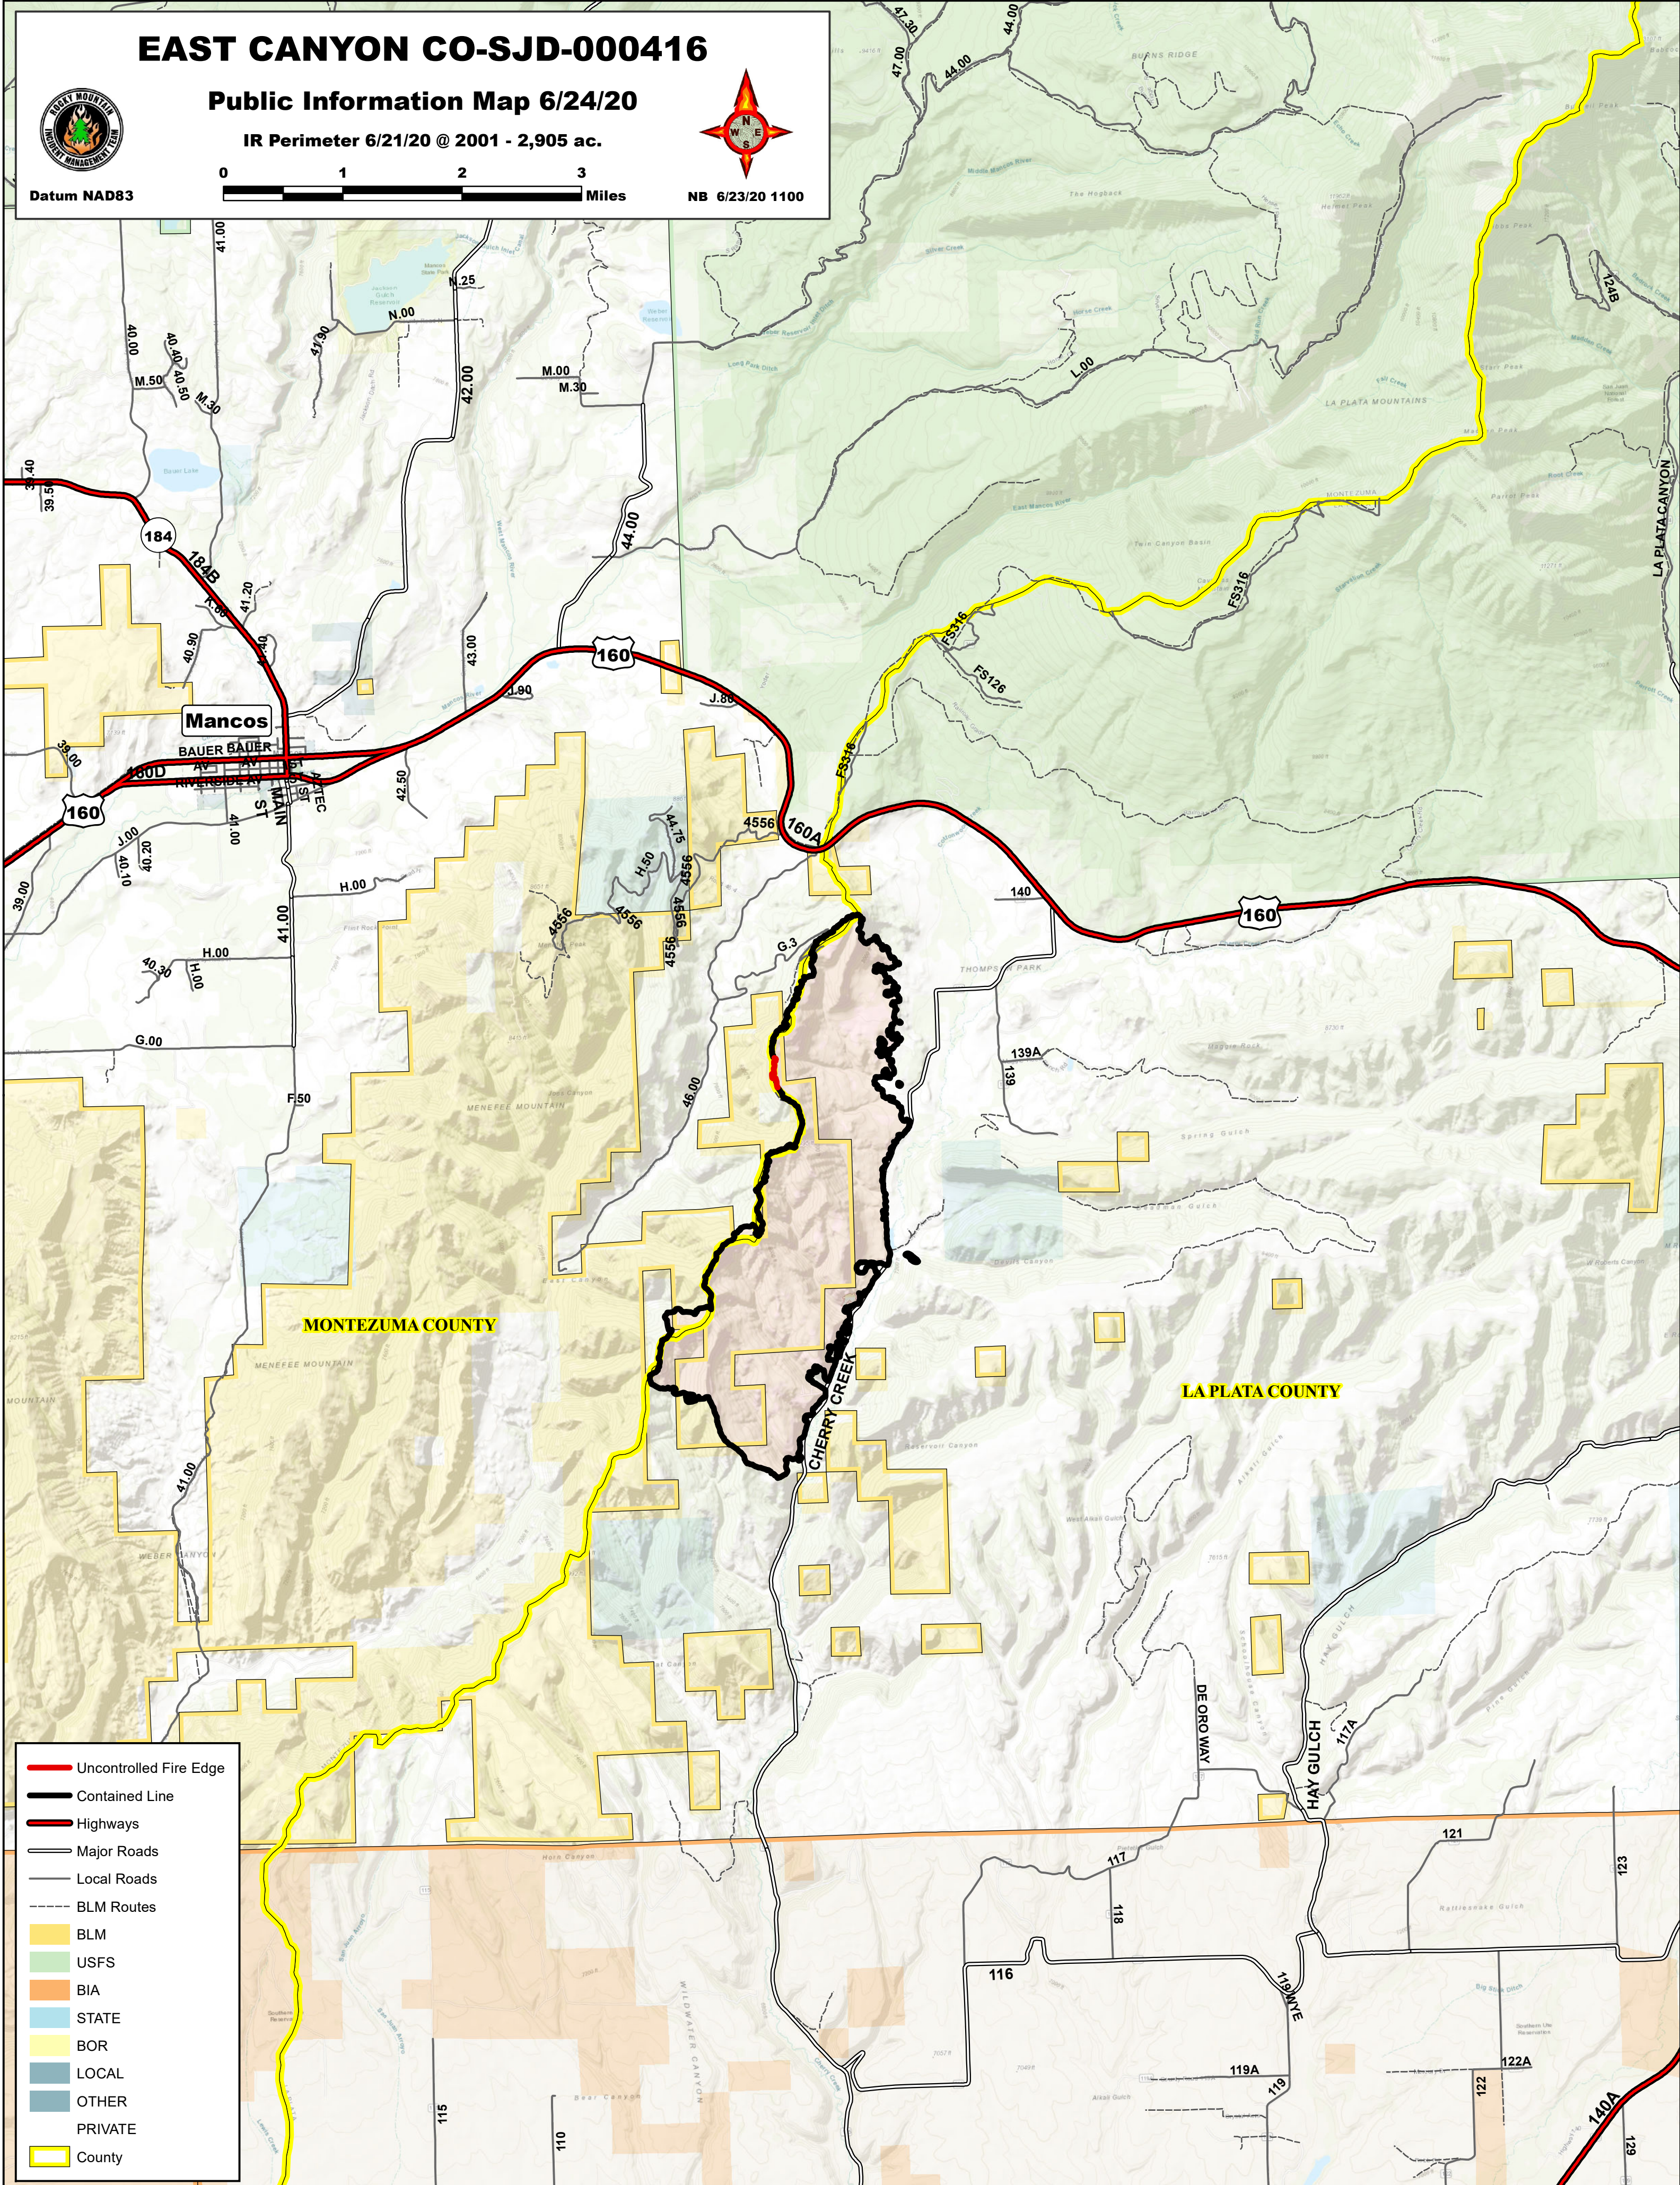

EAST CANYON CO-SJD-000416

Public Information Map 6/24/20

IR Perimeter 6/21/20 @ 2001 - 2,905 ac.

Datum NAD83

NB 6/23/20 1100

- Uncontrolled Fire Edge
- Contained Line
- Highways
- Major Roads
- Local Roads
- BLM Routes
- BLM
- USFS
- BIA
- STATE
- BOR
- LOCAL
- OTHER
- PRIVATE
- County