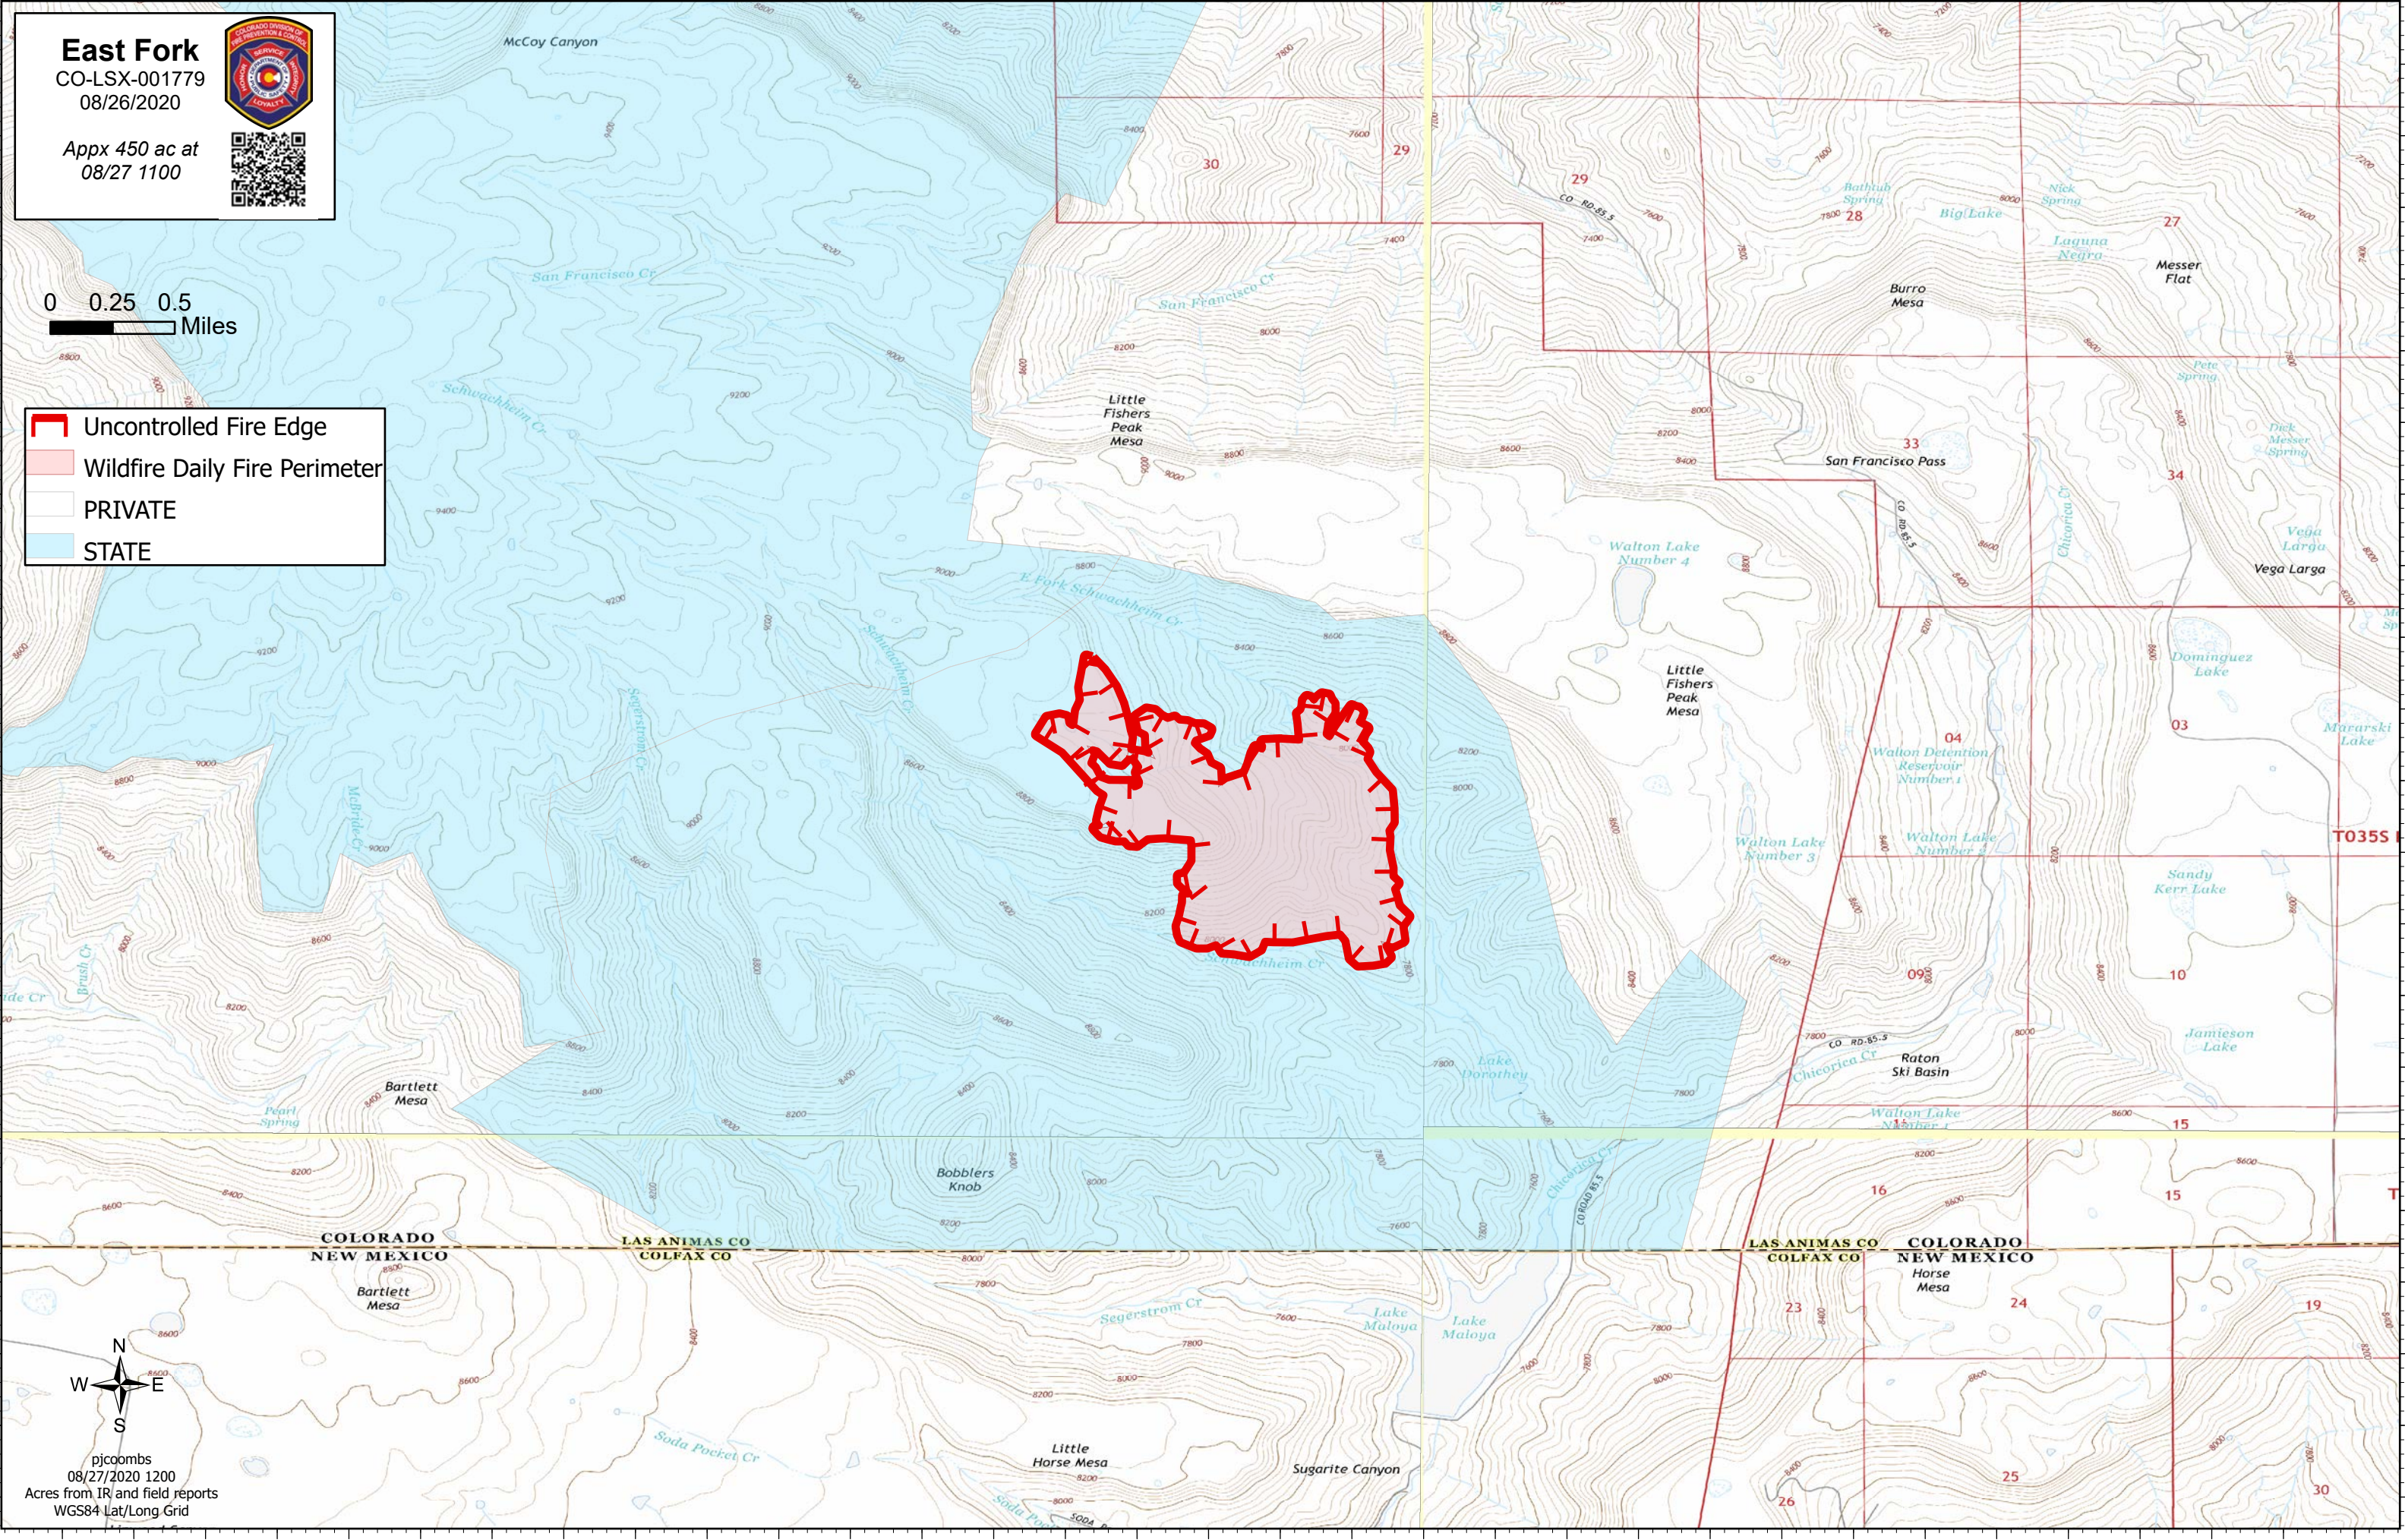

East Fork
CO-LSX-001779
08/26/2020
Appx 450 ac at
08/27 1100

- Uncontrolled Fire Edge
- Wildfire Daily Fire Perimeter
- PRIVATE
- STATE

pjcoombs
08/27/2020 1200
Acres from IR and field reports
WGS84 Lat/Long Grid