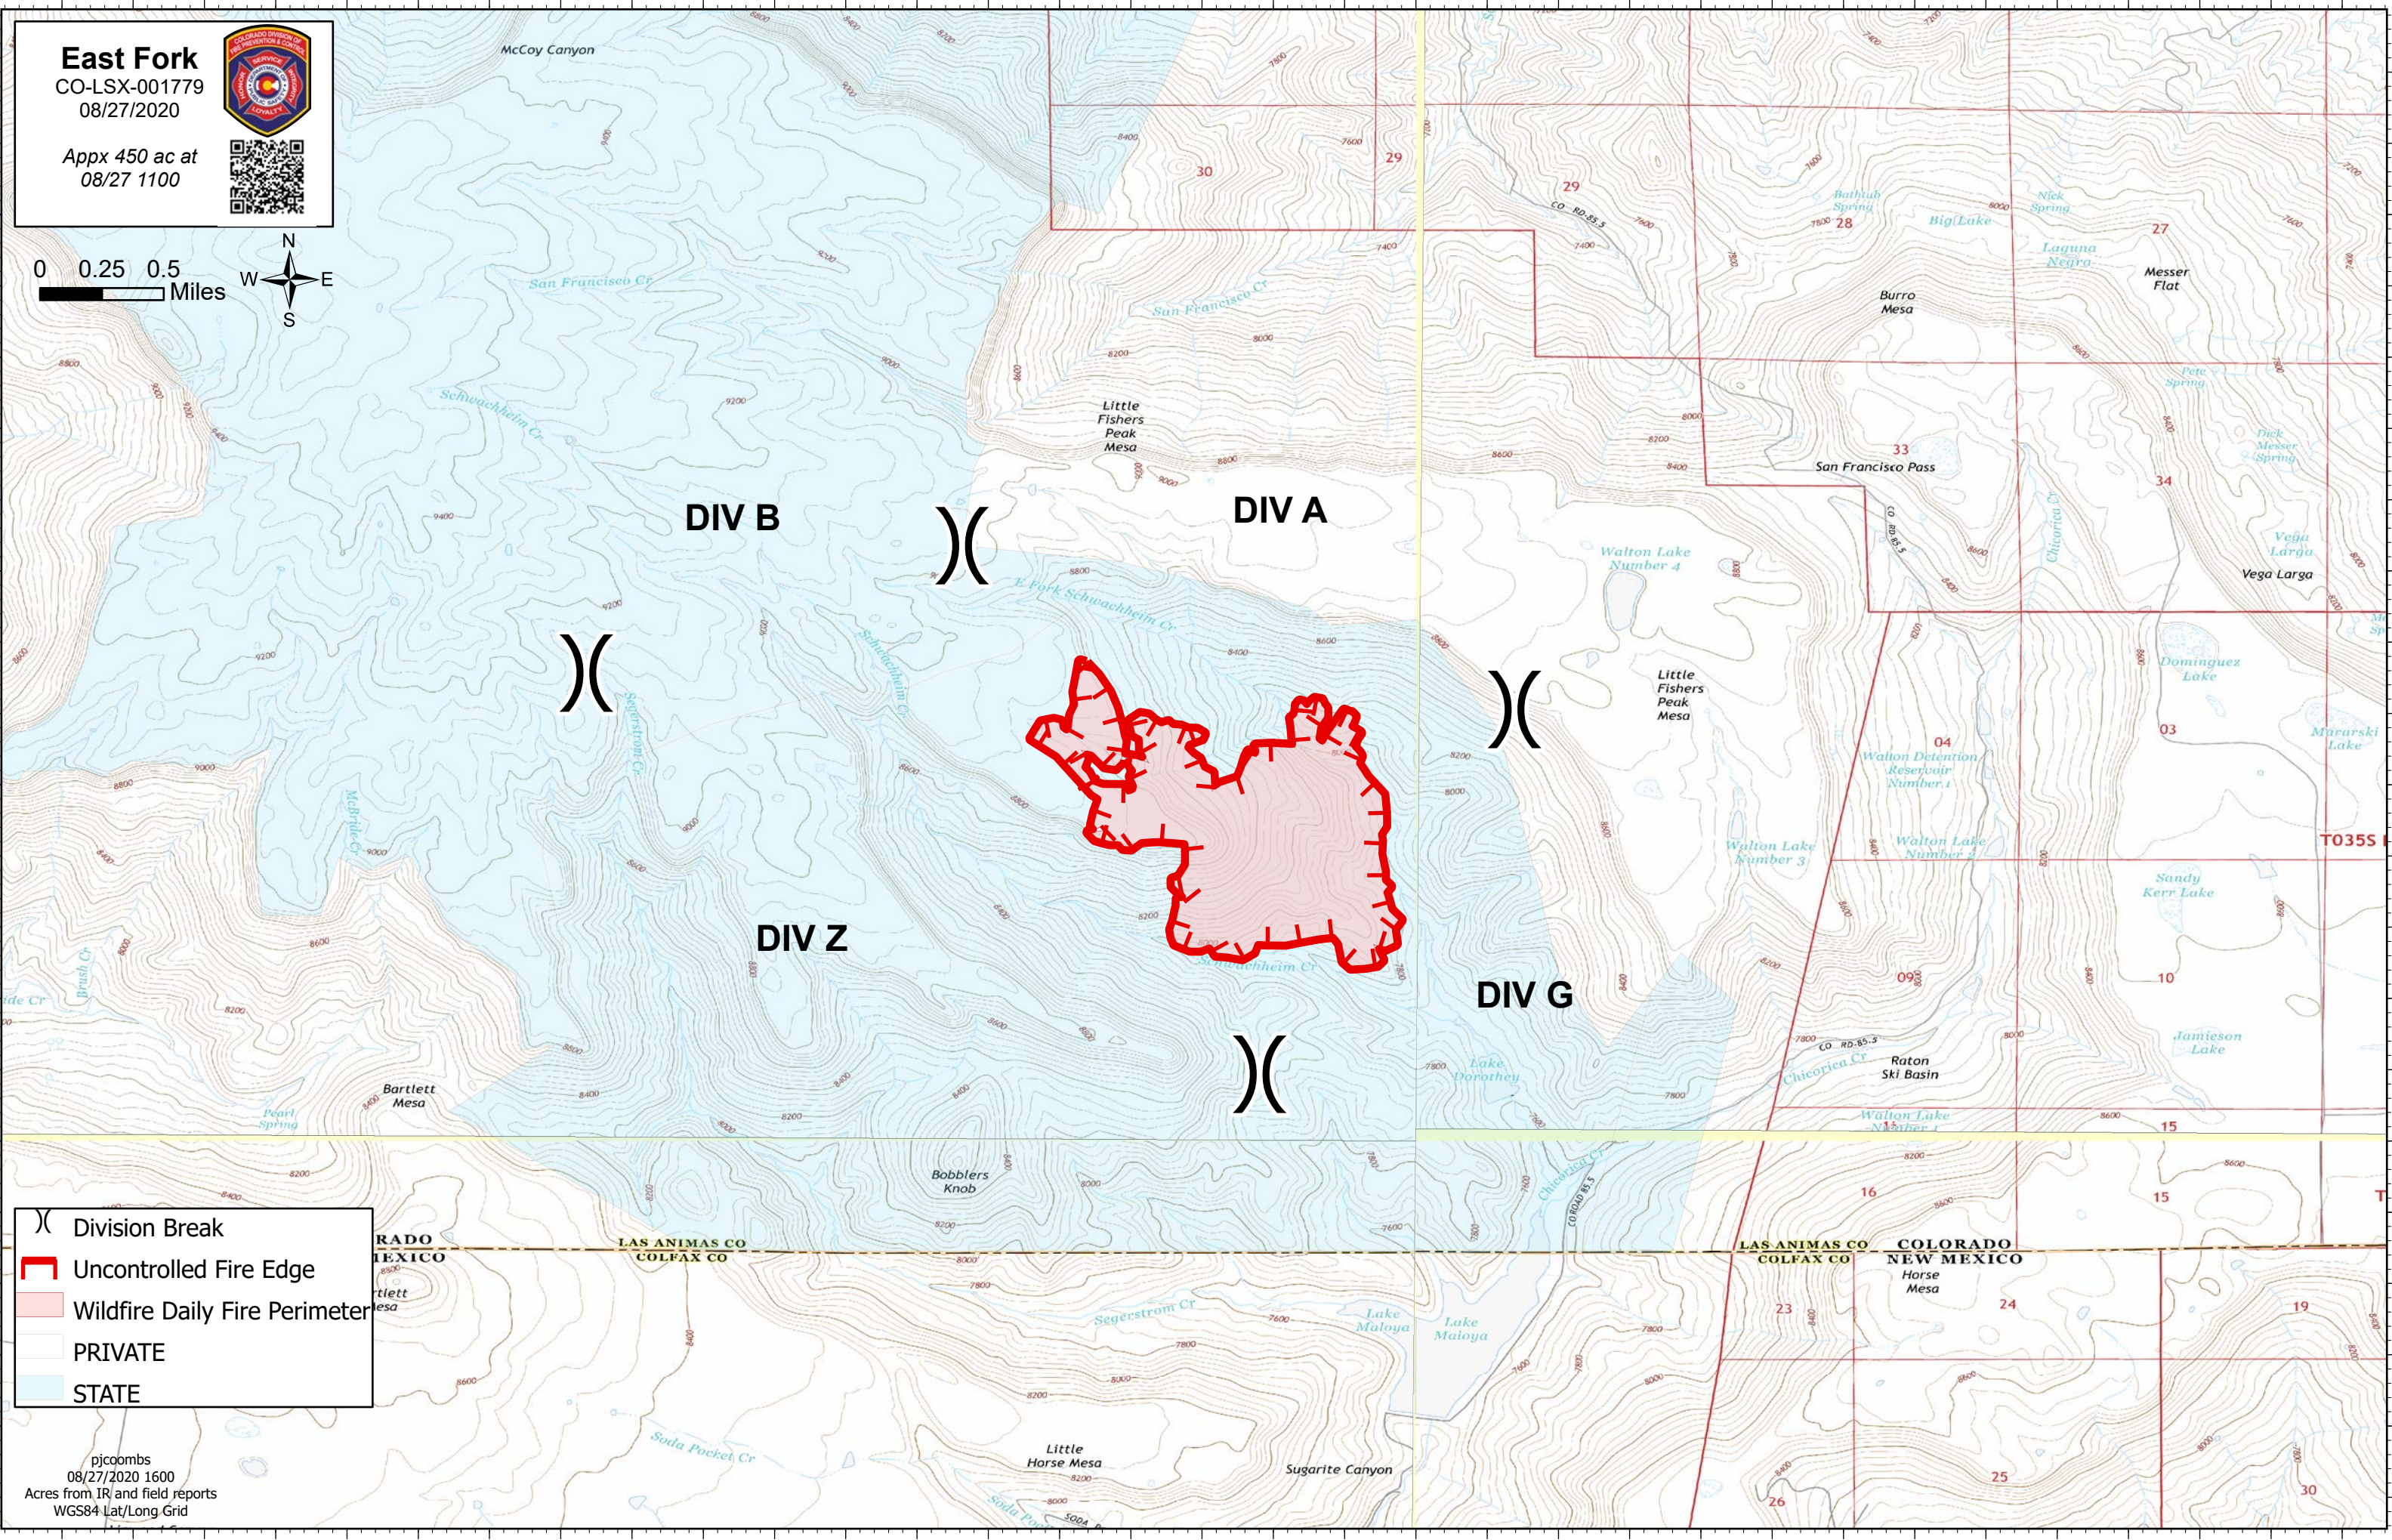

East Fork
CO-LSX-001779
08/27/2020
Appx 450 ac at
08/27 1100

DIV B

DIV A

DIV Z

DIV G

- Division Break
- Uncontrolled Fire Edge
- Wildfire Daily Fire Perimeter
- PRIVATE
- STATE

pjcoombs
08/27/2020 1600
Acres from IR and field reports
WGS84 Lat/Long Grid