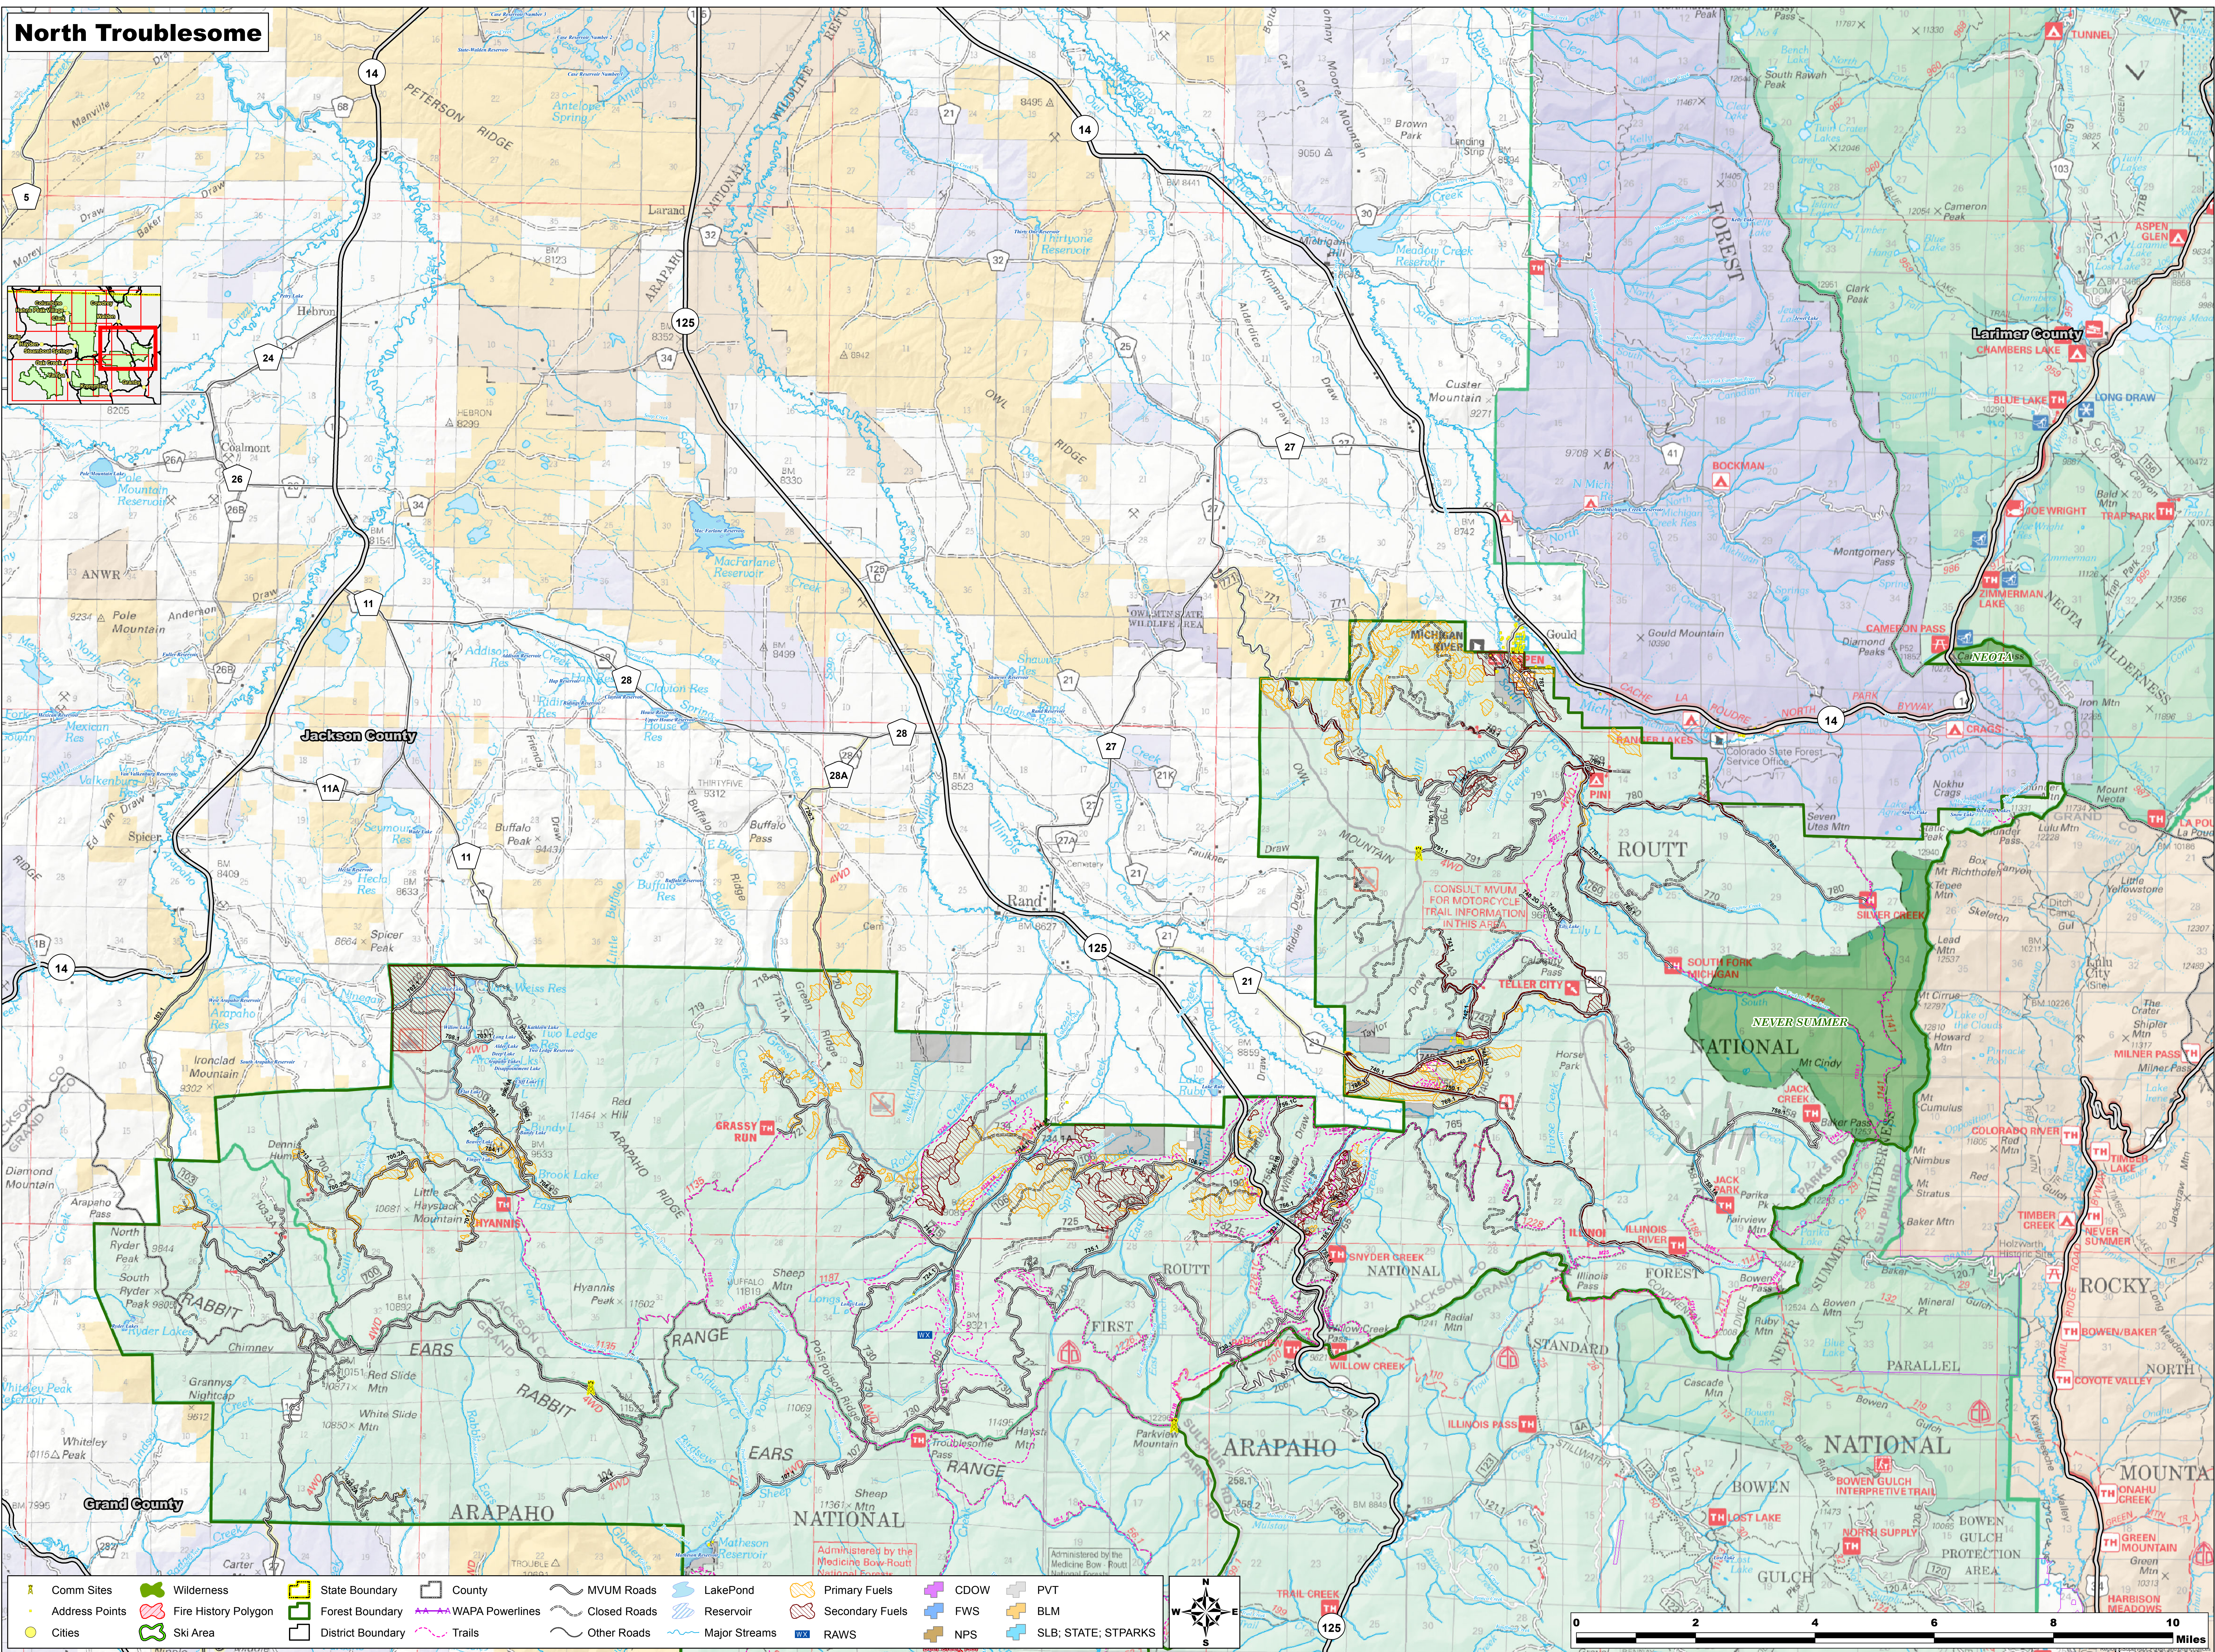

North Troublesome

Comm Sites	Wilderness	State Boundary	County	MVUM Roads	Lake/Pond	Primary Fuels	CDOW	PVT
Address Points	Fire History Polygon	Forest Boundary	District Boundary	Reservoir	Major Streams	Secondary Fuels	FWS	BLM
Cities	Ski Area	Trails	Other Roads	Closed Roads	WAPA Powerlines	RAWs	NPS	SLB; STATE; STPARKS

CONSULT MVUM FOR MOTORCYCLE TRAIL INFORMATION IN THIS AREA

Administered by the Medicine Bow-Rout National Forest