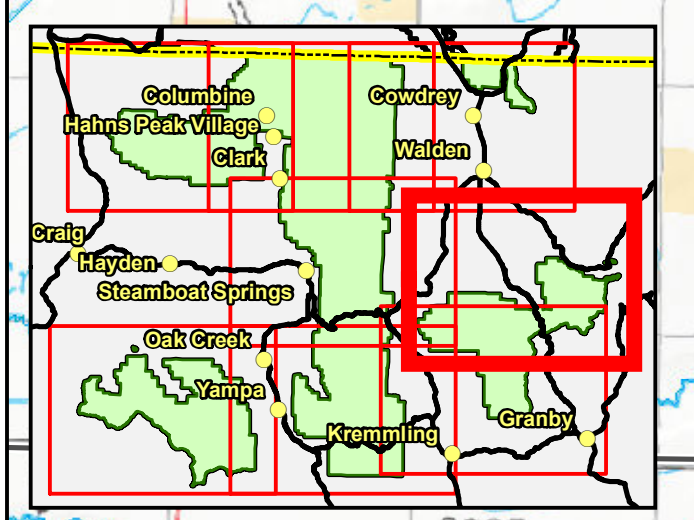

North Troublesome

Comm Sites	Wilderness	State Boundary	County	MVUM Roads	Lake/Pond	Primary Fuels	CDOW	PVT
Address Points	Fire History Polygon	Forest Boundary	District Boundary	Reservoir	Major Streams	Secondary Fuels	FWS	BLM
Cities	Ski Area	Trails	Other Roads	Closed Roads	WAPA Powerlines	RAWs	NPS	SLB; STATE; STPARKS