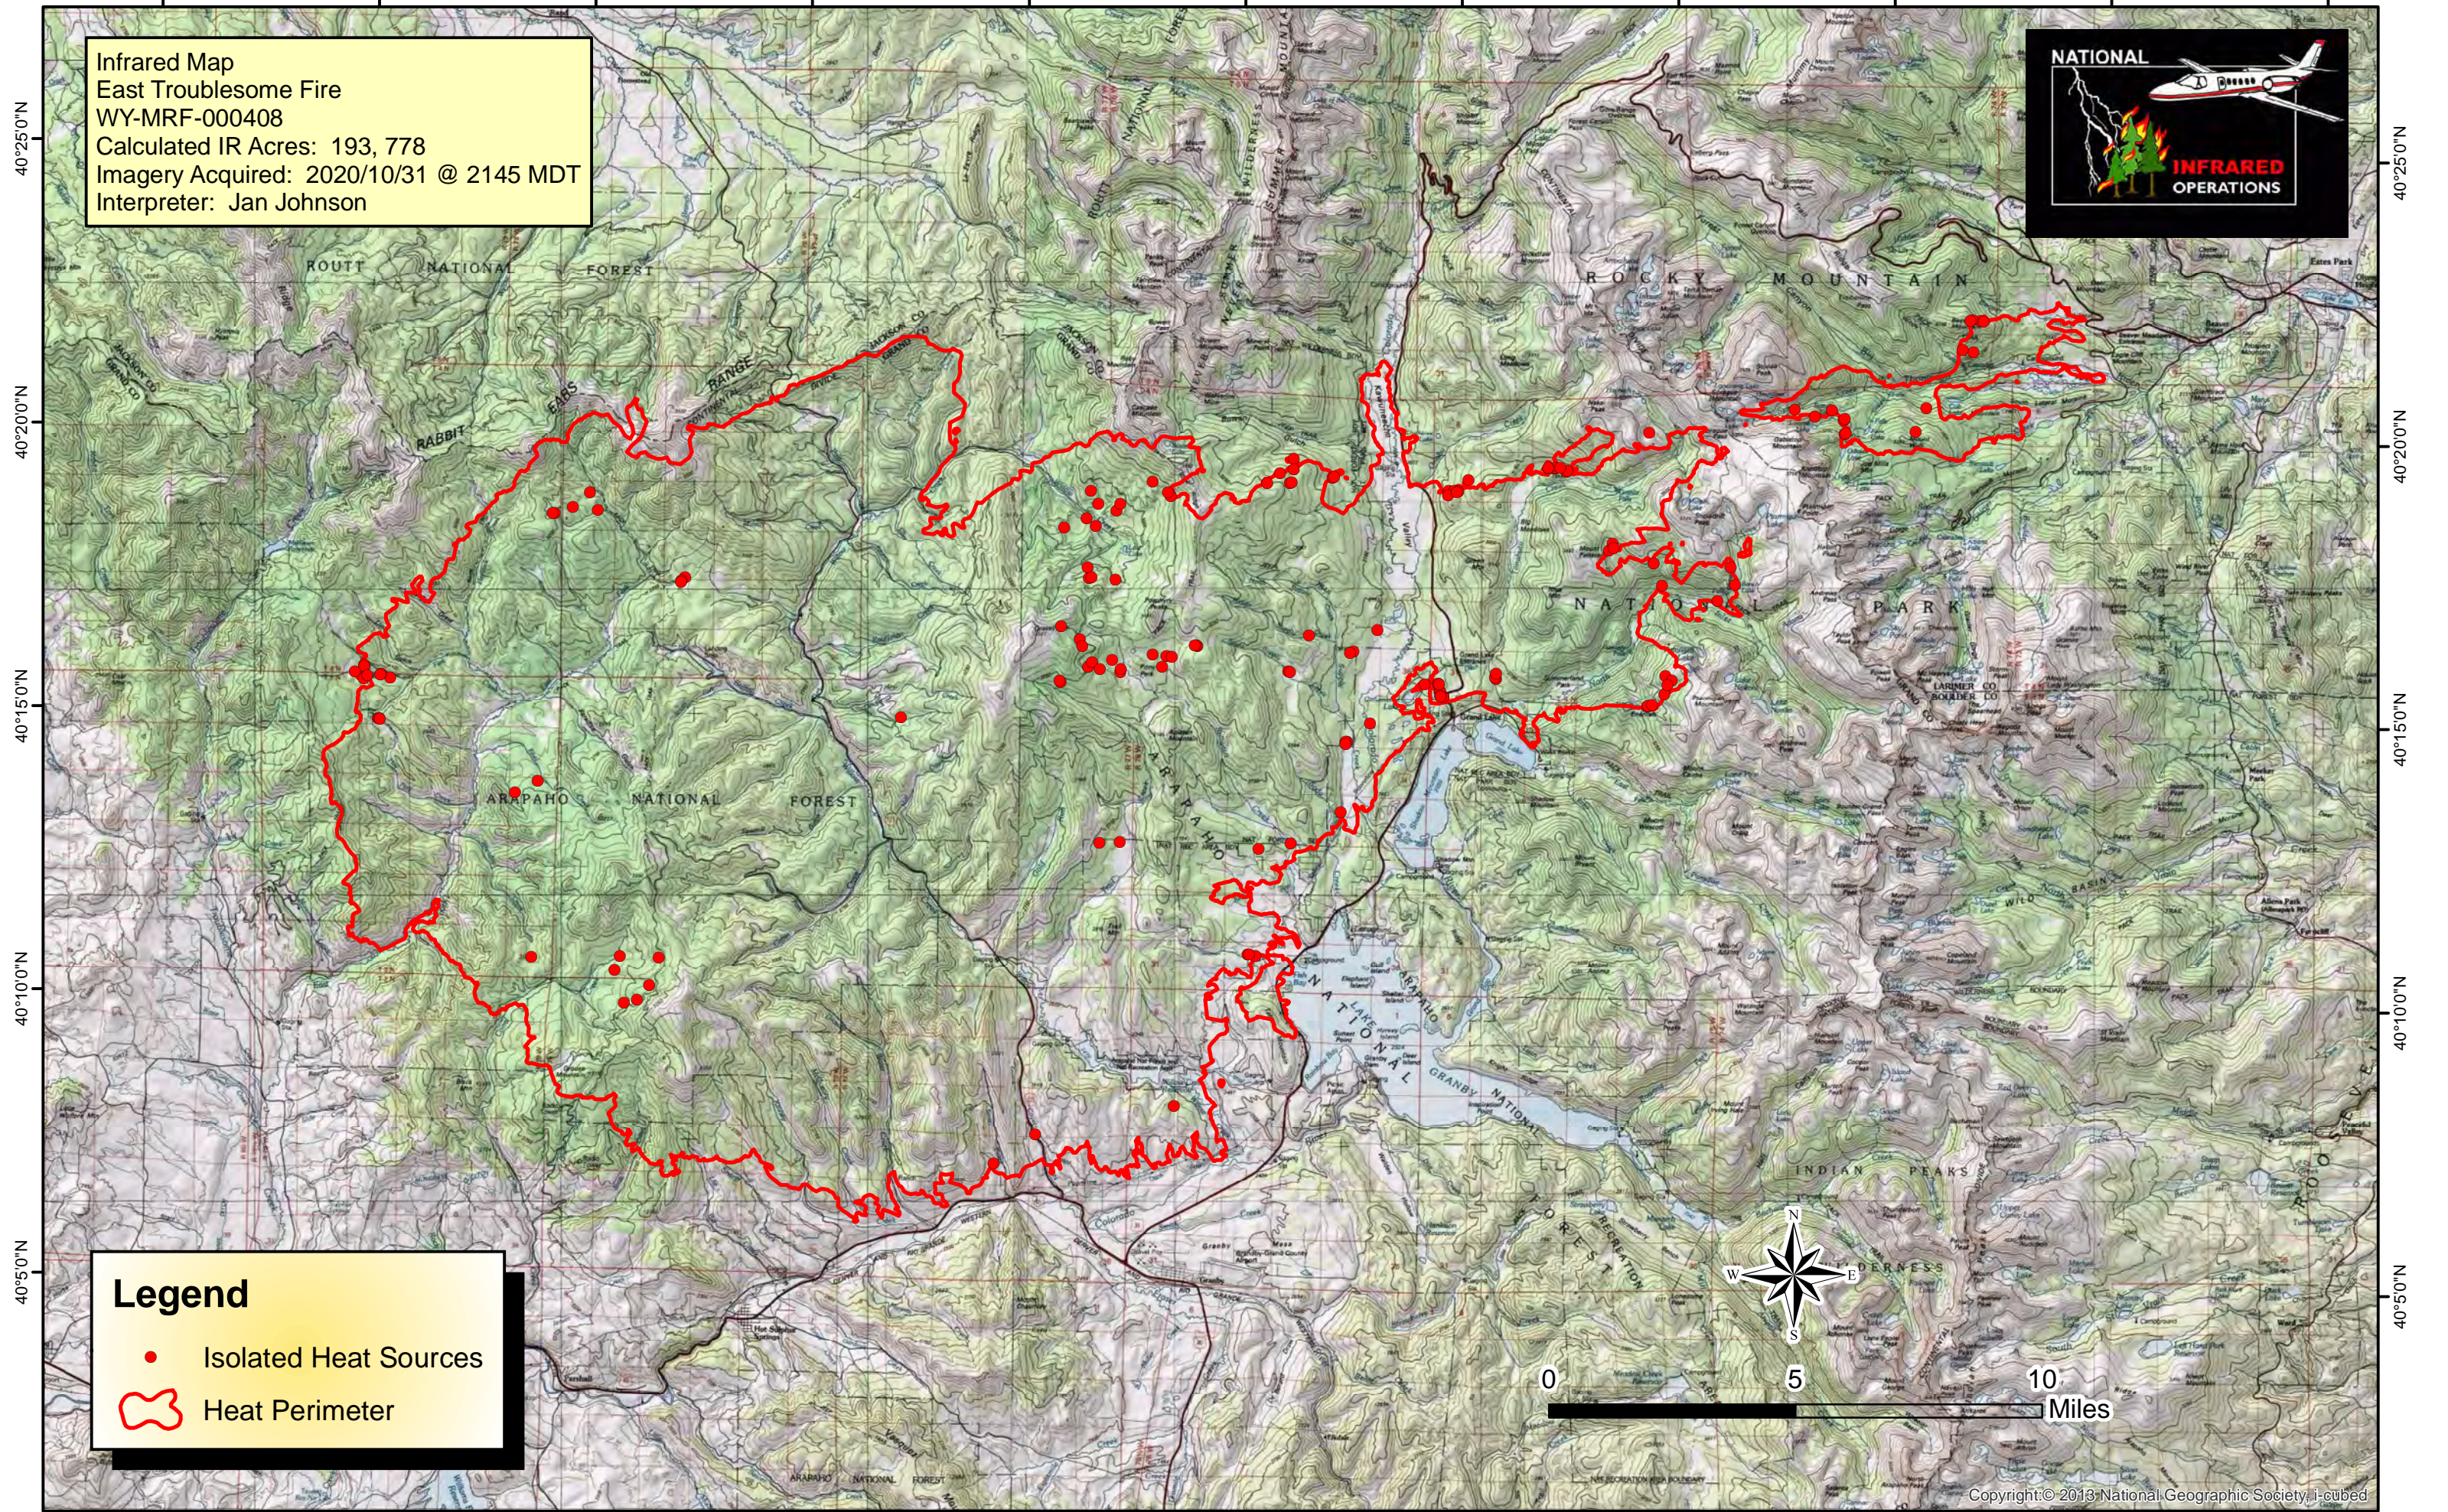

106°20'0"W 106°15'0"W 106°10'0"W 106°5'0"W 106°0'0"W 105°55'0"W 105°50'0"W 105°45'0"W 105°40'0"W 105°35'0"W 105°30'0"W

Infrared Map
East Troublesome Fire
WY-MRF-000408
Calculated IR Acres: 193, 778
Imagery Acquired: 2020/10/31 @ 2145 MDT
Interpreter: Jan Johnson

Legend
● Isolated Heat Sources
🔴 Heat Perimeter

106°20'0"W 106°15'0"W 106°10'0"W 106°5'0"W 106°0'0"W 105°55'0"W 105°50'0"W 105°45'0"W 105°40'0"W 105°35'0"W 105°30'0"W