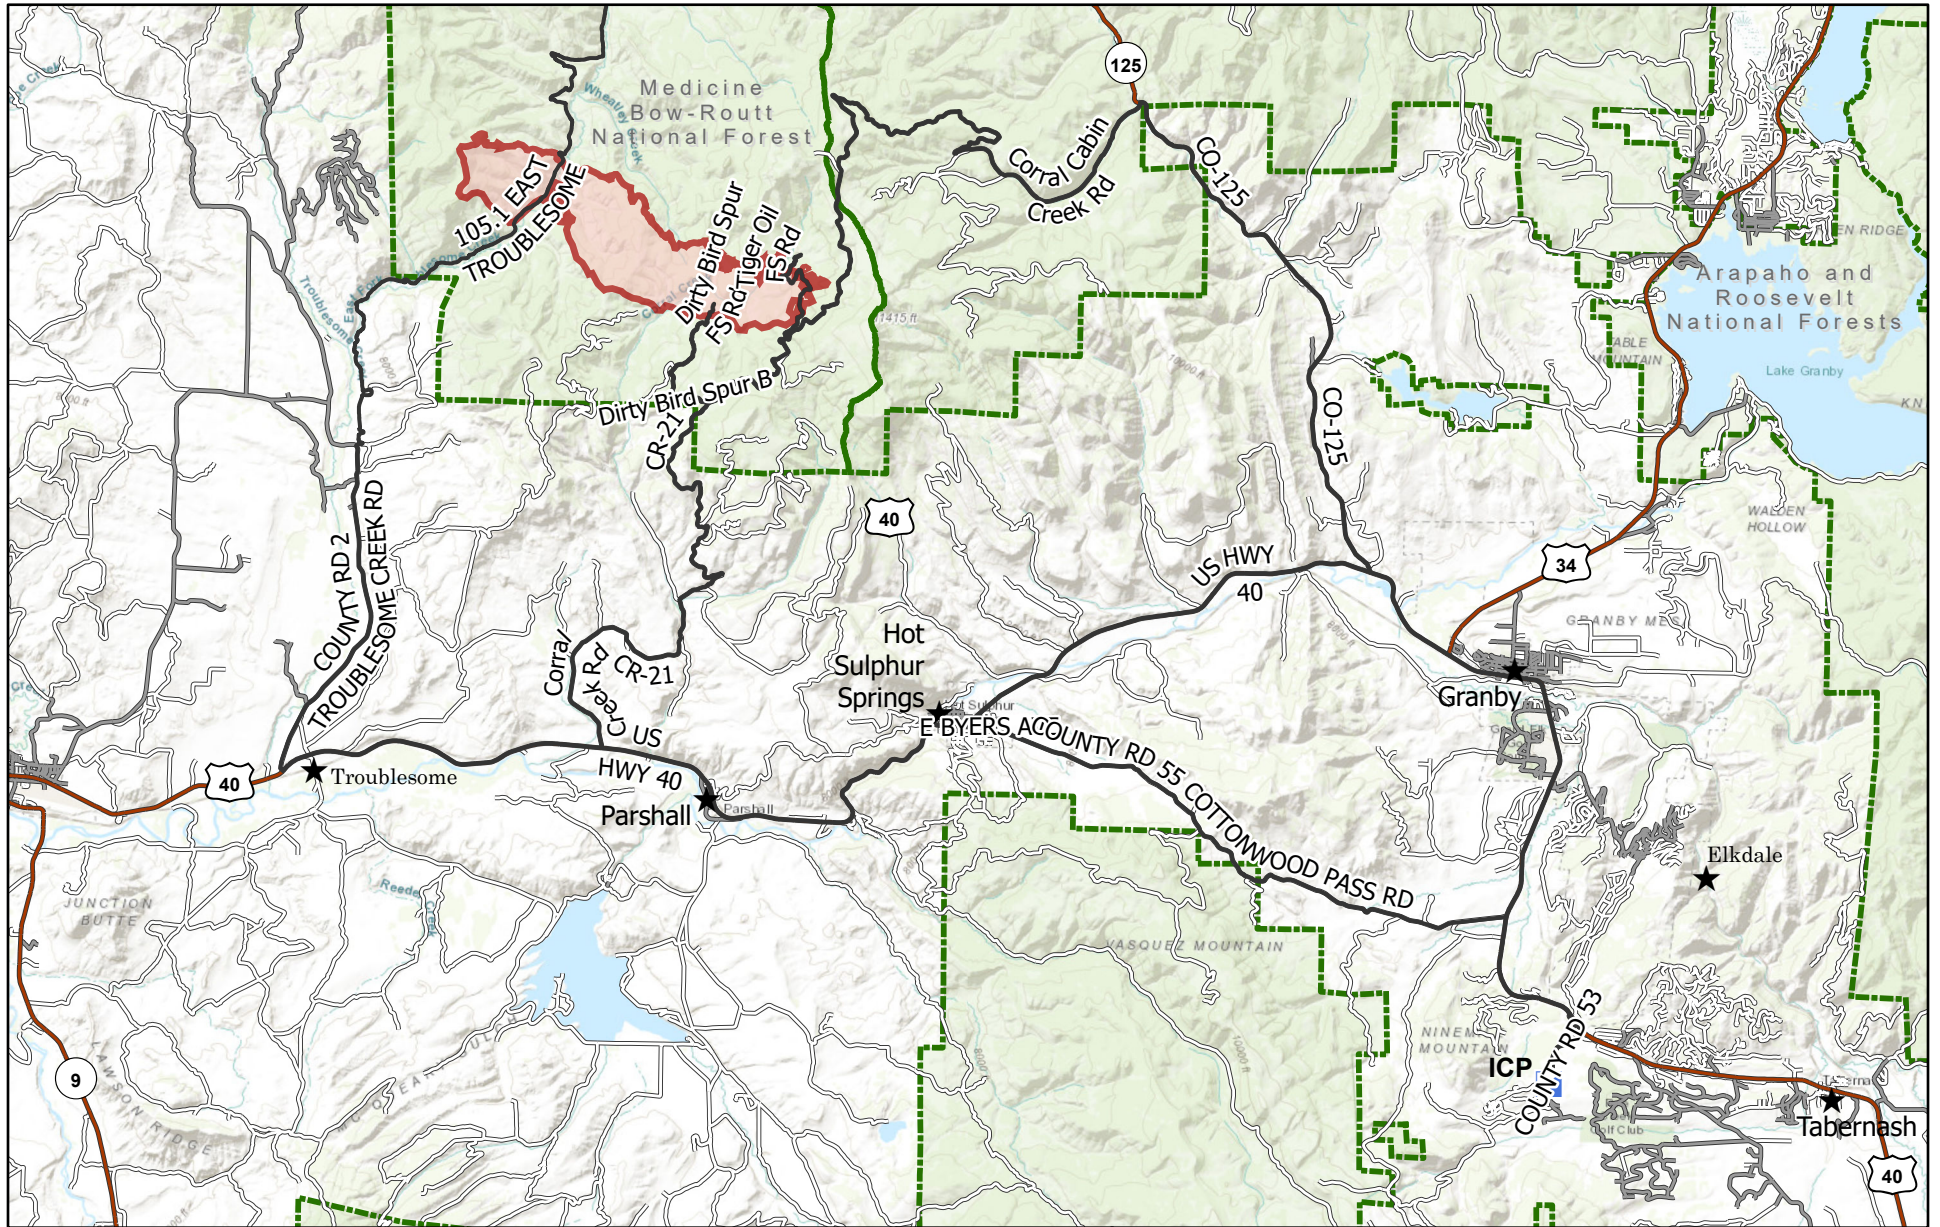

Transportation - East Troublesome

October 16, 2020

East Troublesome
WY-MRF-000408
Fire Perimeter as of
10/15/2020 1014 hrs
3718 Acres

- ★ City
- Roads
- Incident Command Post

- Fire Perimeter
- ▬ FS Administrative Boundary