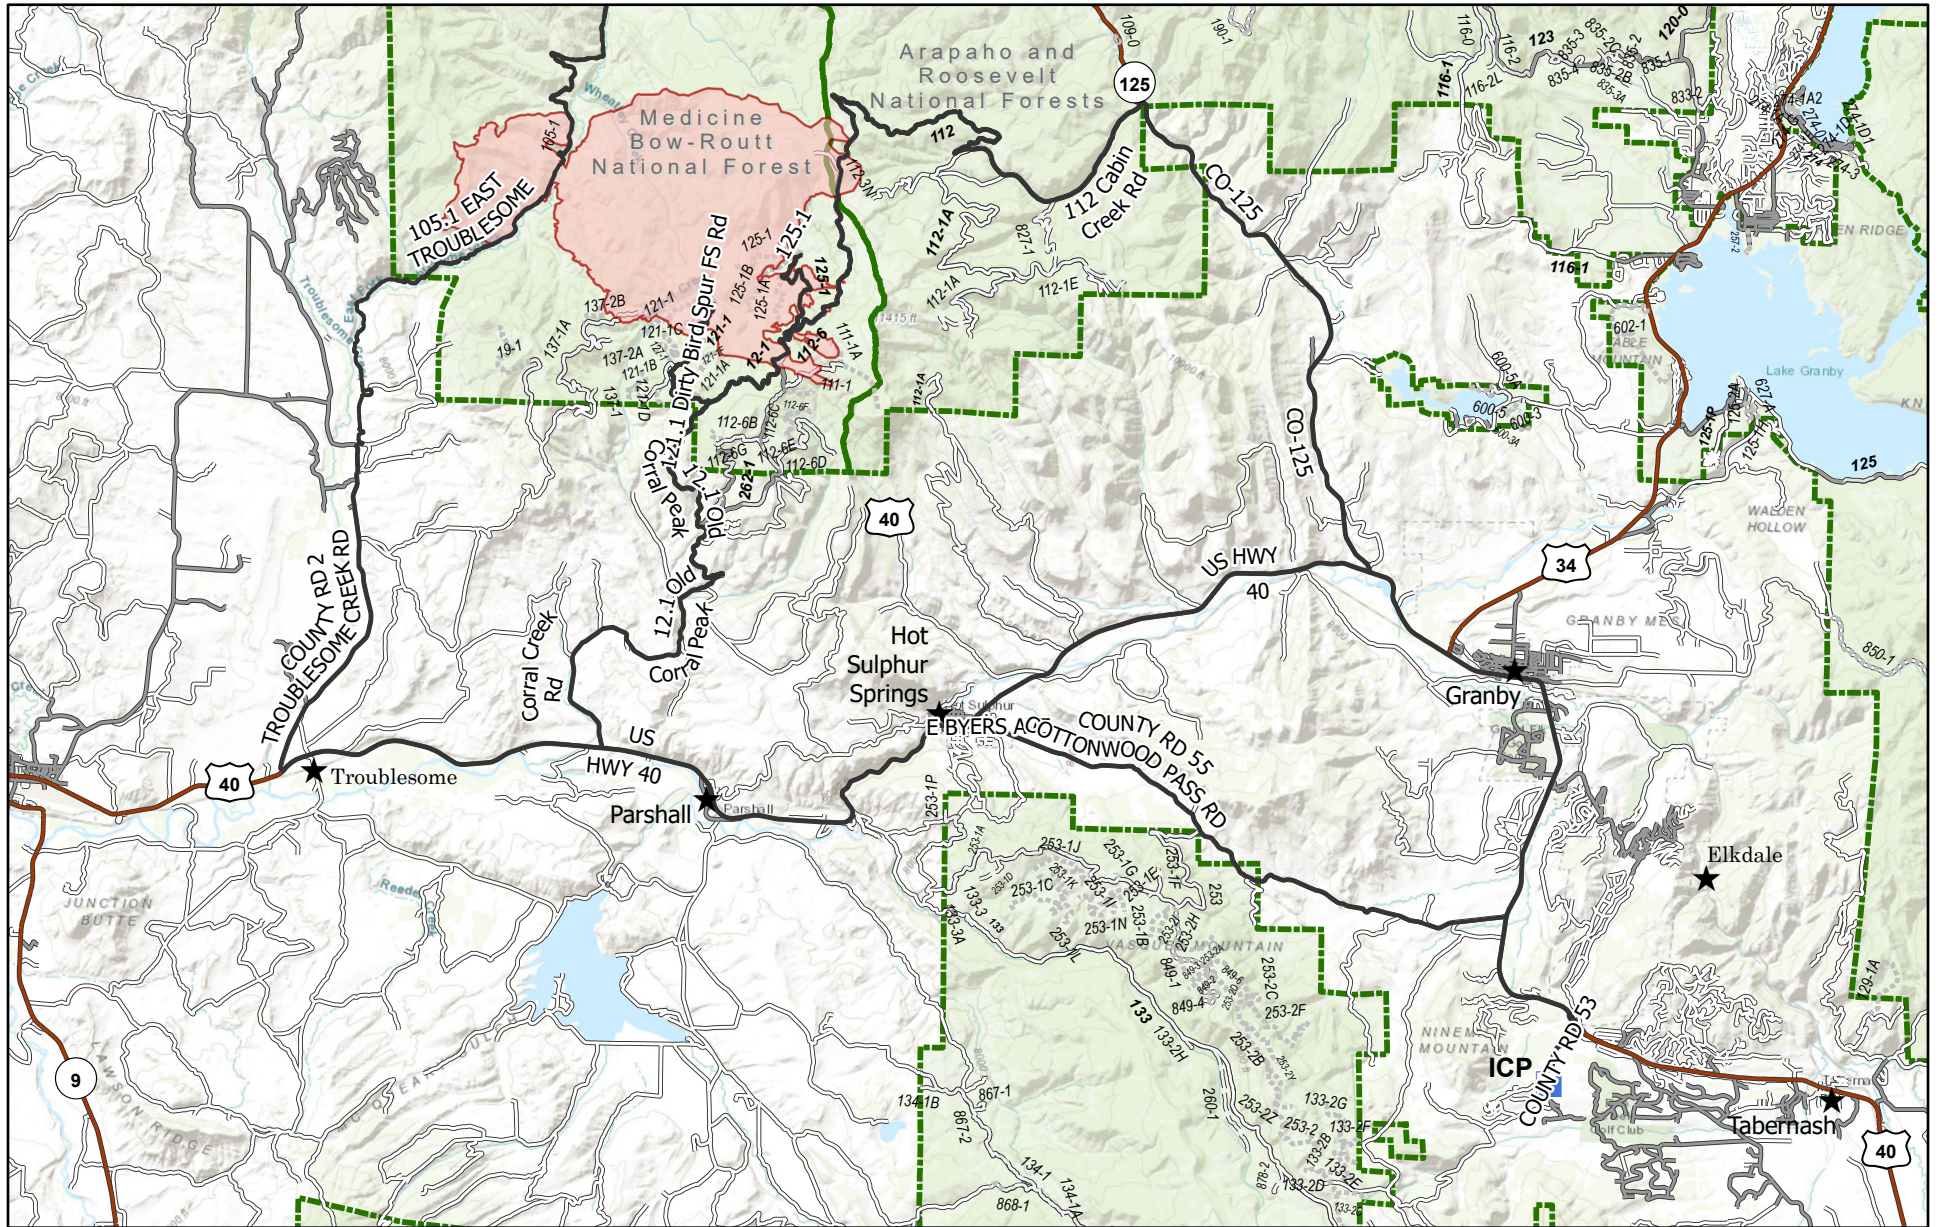

Transportation - East Troublesome

October 17, 2020

East Troublesome
WY-MRF-000408
Fire Perimeter as of
10/16/10 1830 hrs
10,451 Acres

- ★ City
- Roads
- Incident Command Post

- Fire Perimeter
- FS Administrative Boundary