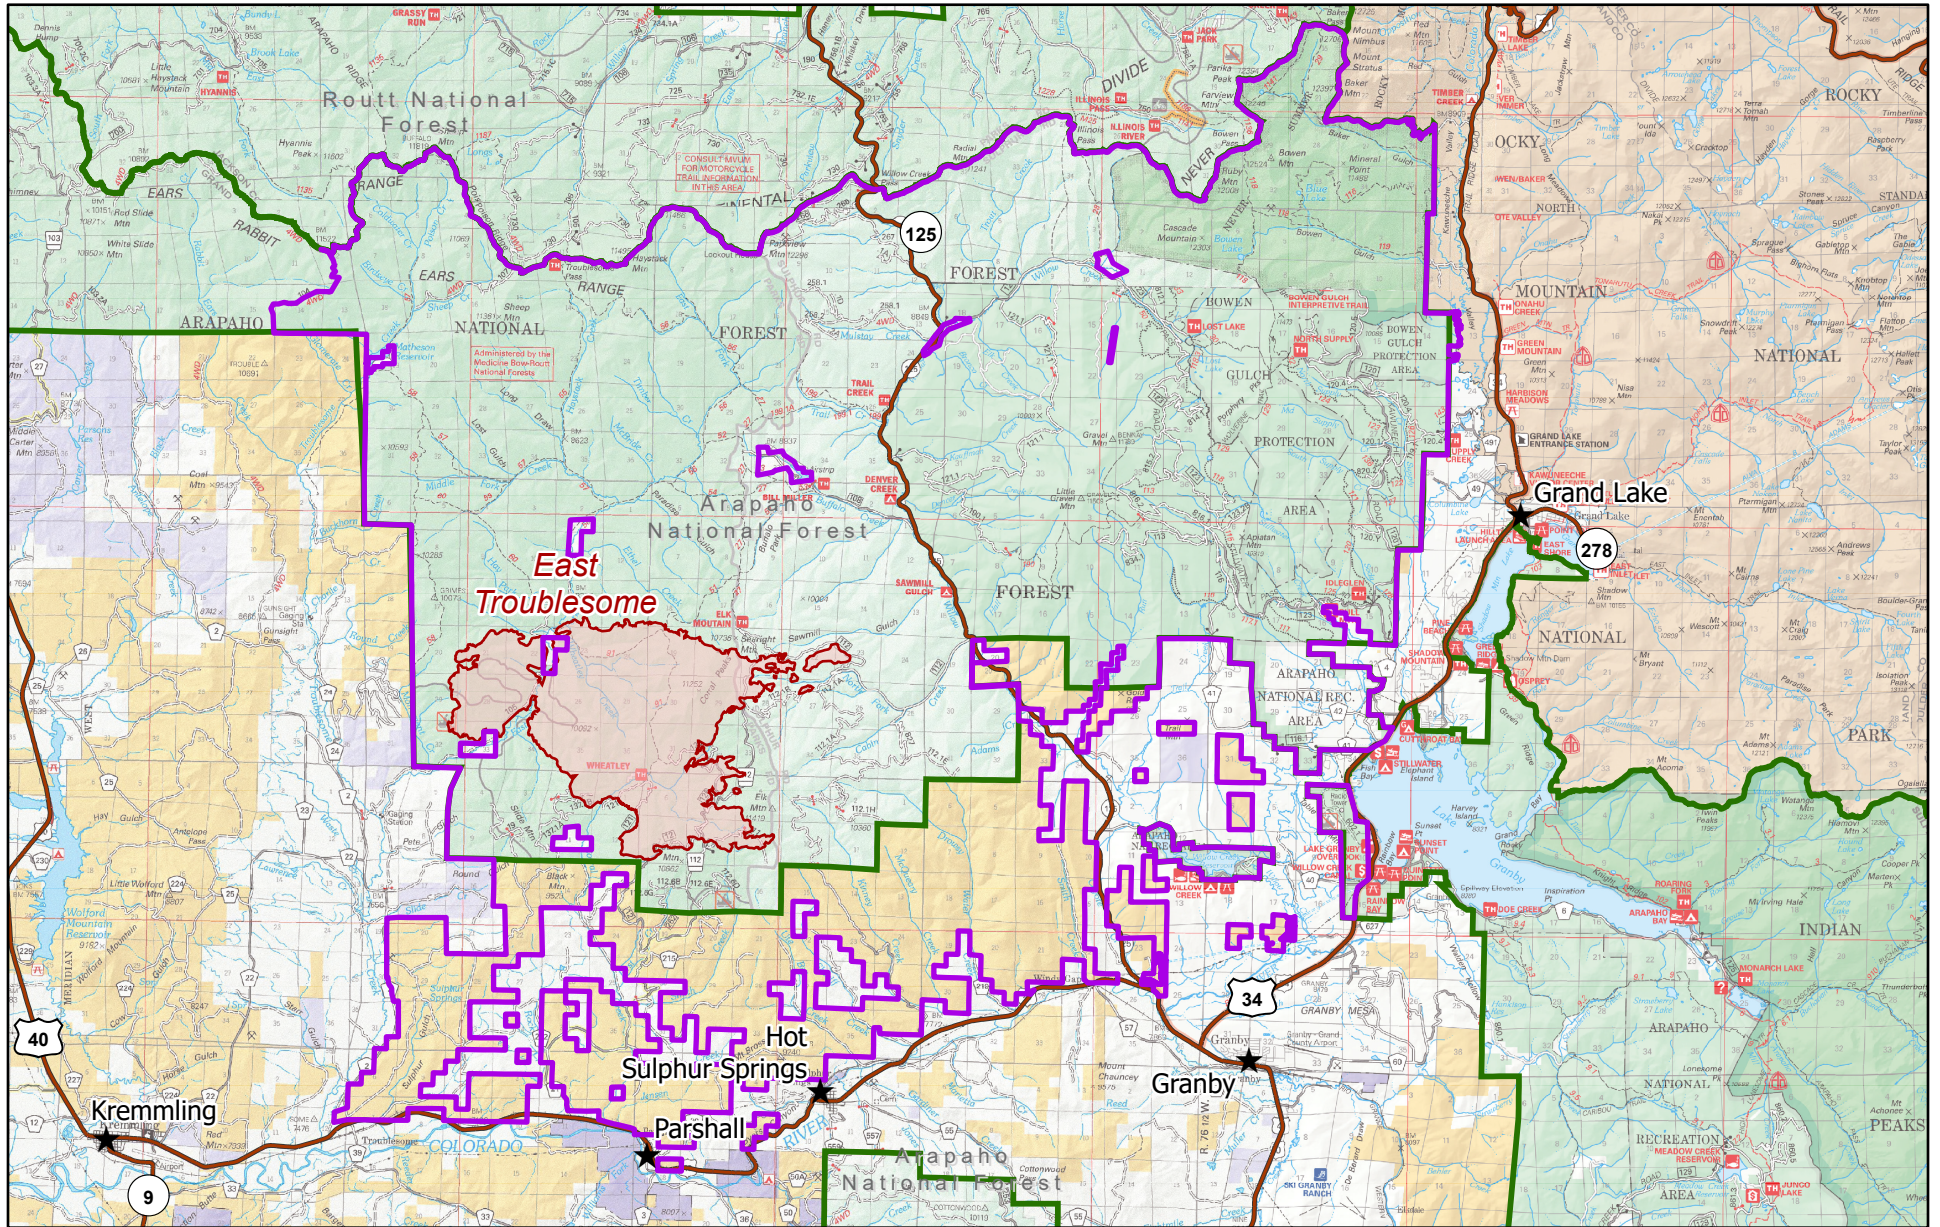

East Troublesome Fire

October 18, 2020

12,655 Acres
as of 10/17/2020
2310 hrs

- ★ City
- Fire Perimeter
- FS Boundary
- Closure Area