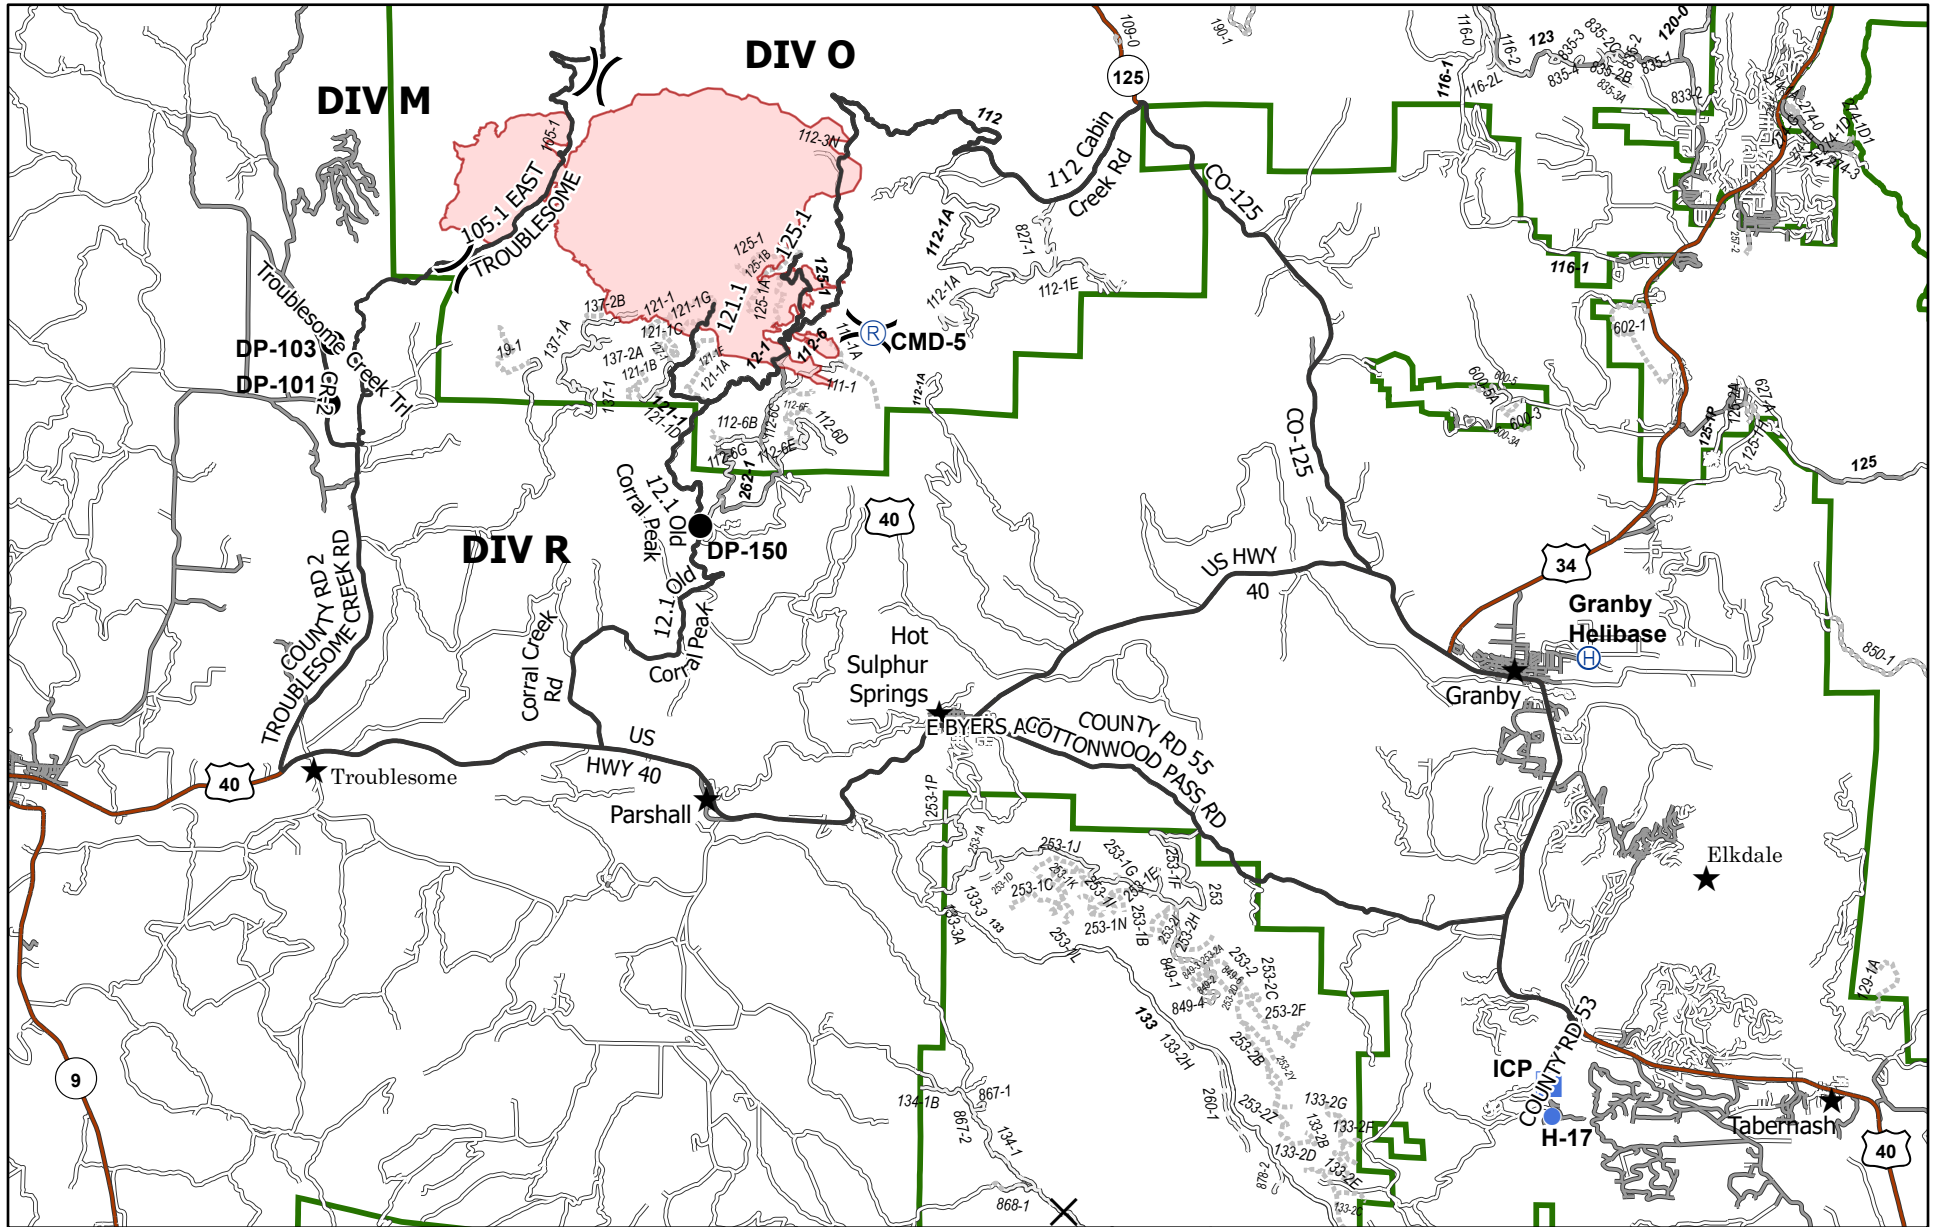

Transportation - East Troublesome

October 18, 2020

East Troublesome
WY-MRF-000408
 Fire Perimeter as of
 10/17/10 1306 hrs
 11,590 Acres

- ★ City
- ⊕ Helibase
- Ⓜ (Division Break)
- Roads
- Helispot
- ◻ Fire Perimeter
- × Closure
- ▣ Incident Command Post
- ◻ FS Boundary
- Drop Point
- Ⓡ Repeater
- ◻ Fire Perimeter