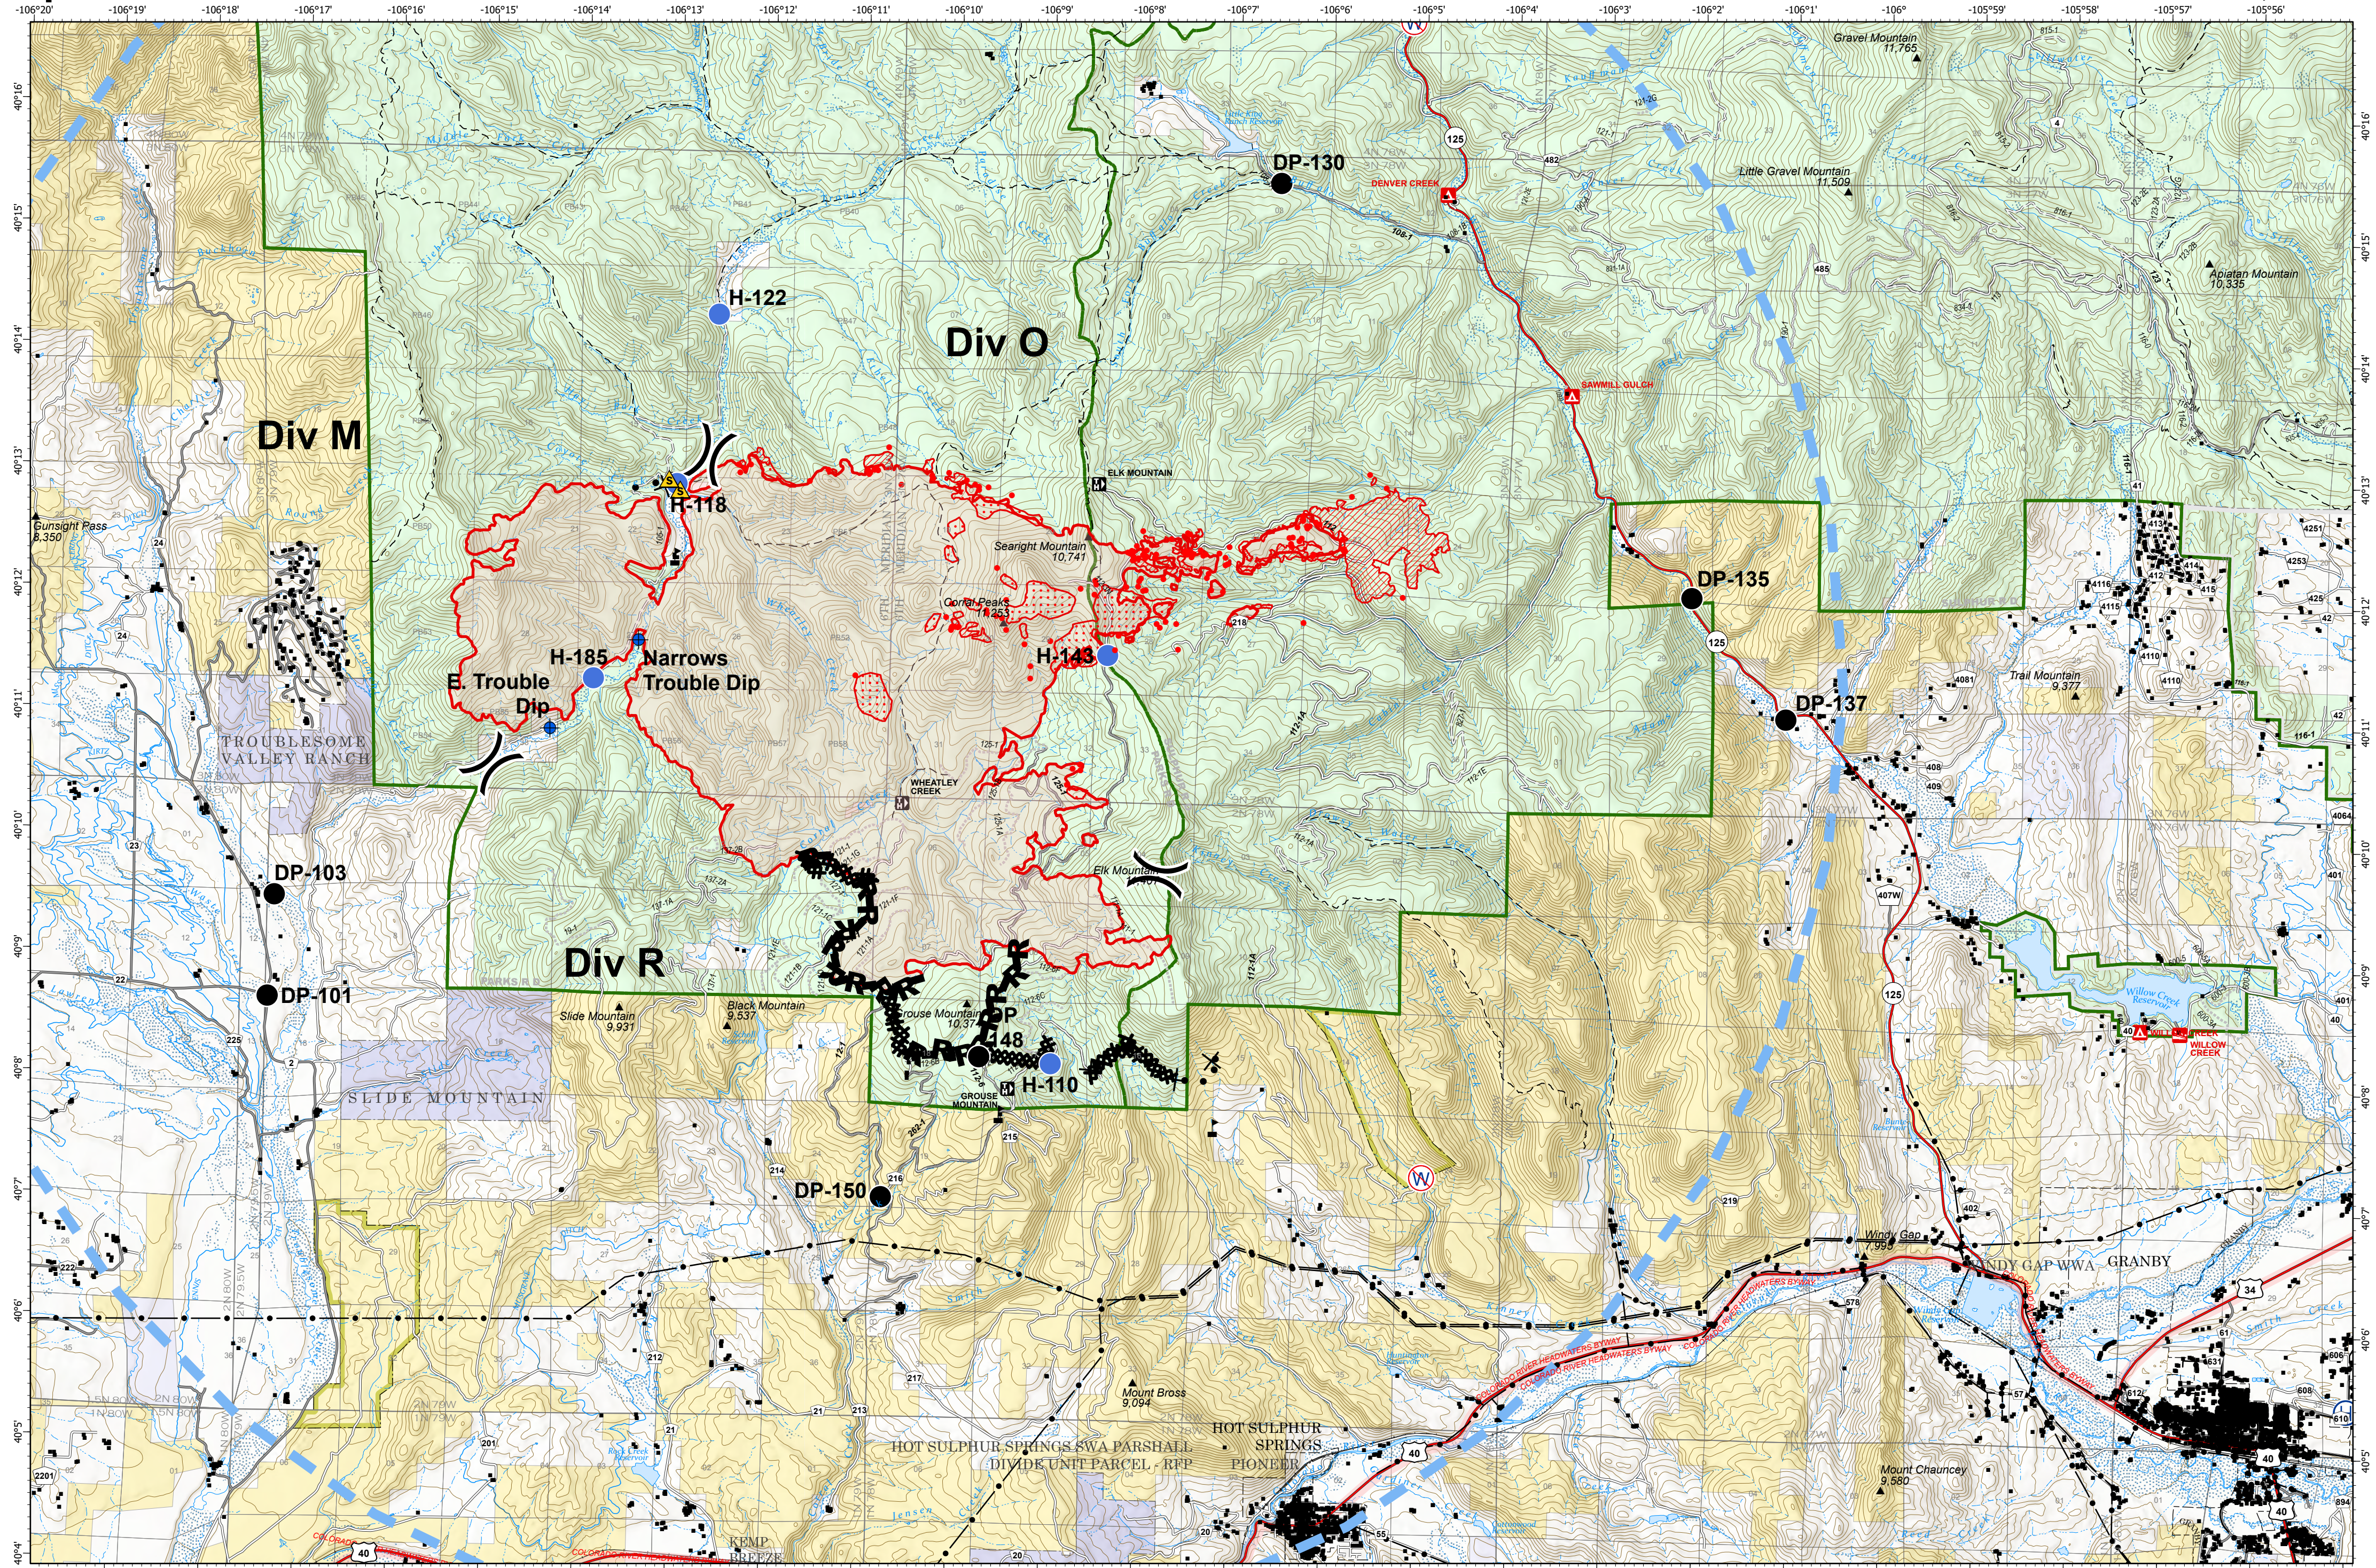

Operations - East Troublesome

October 19, 2020

East Troublesome
WY-MRF-000408
 Fire Perimeter as of
 10/17/20 2310 hrs
 12,655 Acres

- | | | | |
|--------------------|--------------------------------|--------------------------|---------------------|
| ● IR Isolated Heat | ● Helispot | ⊗ Completed Dozer Line | ▨ IR Scattered Heat |
| ◆ Dip Site | ▲ Safety Zone | ⊞ Completed Hand Line | ▨ IR Intense Heat |
| ● Drop Point | ⊙ Restricted Water Source | ⊞ Road as Completed Line | World Hillshade |
| ⊙ Helibase | ⊞ Value at Risk | ⊗ Proposed Dozer Line | |
| ⊞ Division Break | ⊞ Temporary Flight Restriction | | |

0 1 2 Miles