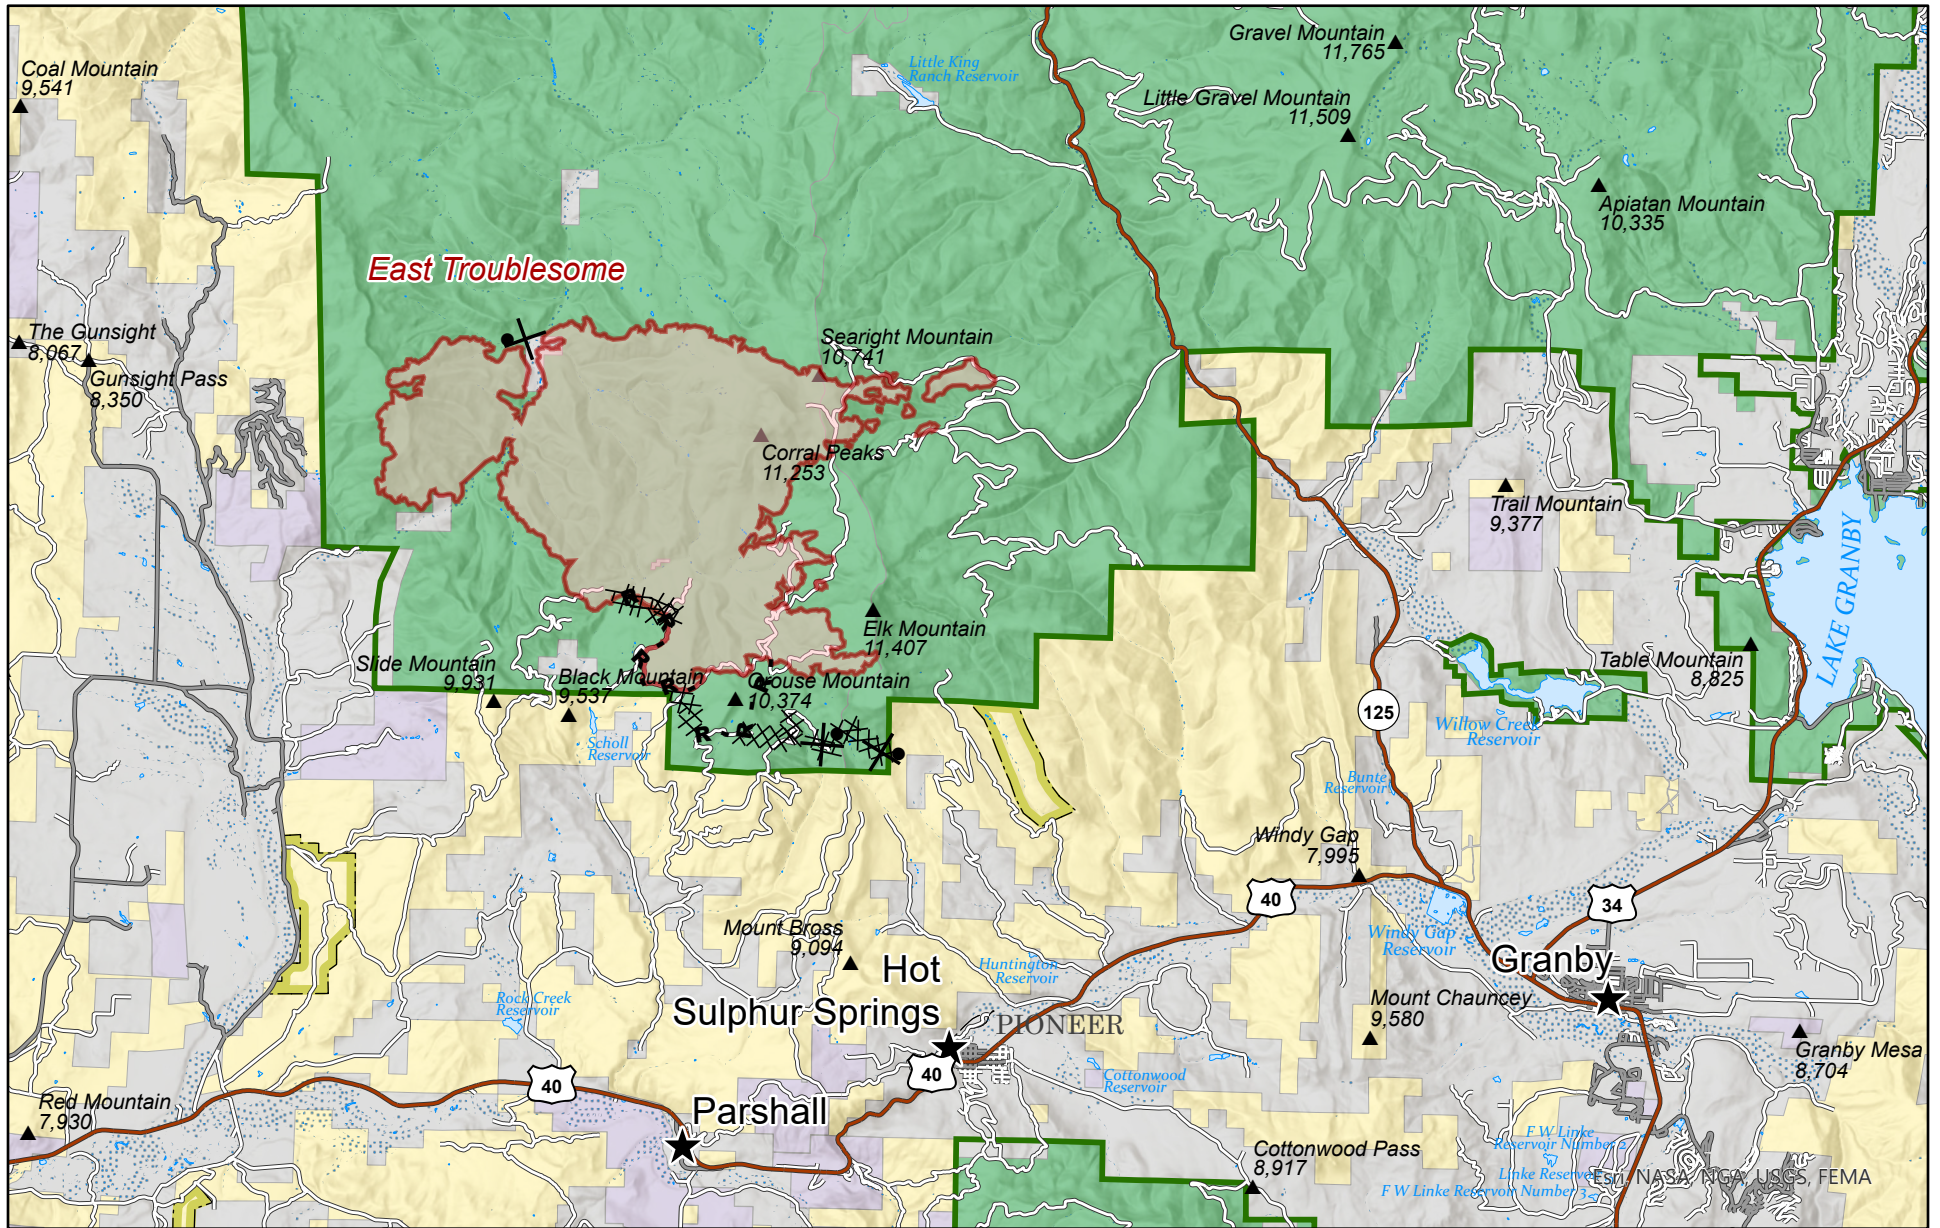

East Troublesome Fire

October 19, 2020

Fire Perimeter as of
10/17/20 2310 hrs
12,655 Acres

- ★ City
- ▭ Fire Perimeter
- ⊗ Completed Dozer Line

- H Completed Hand Line
- R Road as Completed Line
- ⊗ Proposed Dozer Line
- Forest Service

- Bureau of Land Management
- State
- World Hillshade