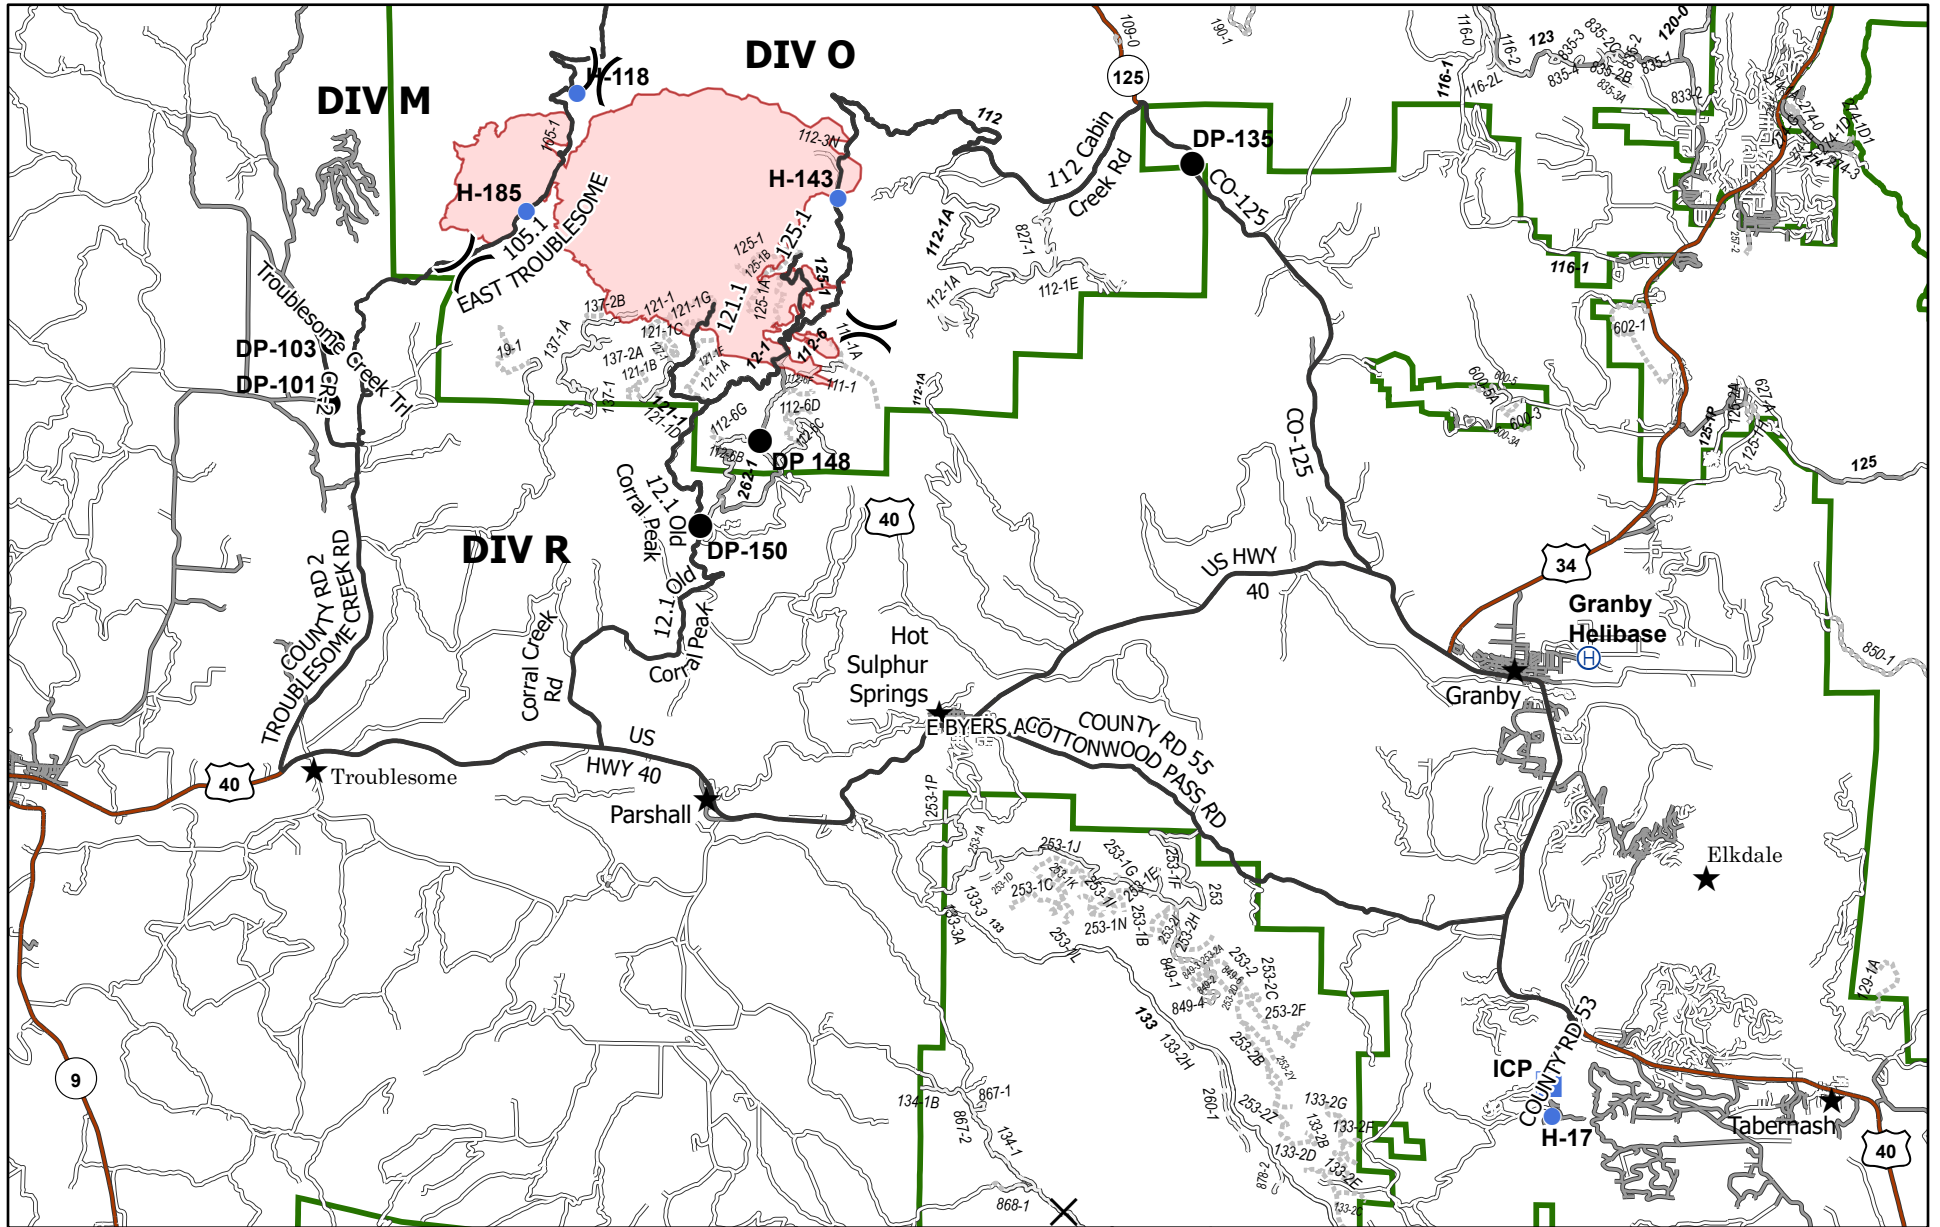

Transportation - East Troublesome

October 19, 2020

East Troublesome
WY-MRF-000408
 Fire Perimeter as of
 10/17/10 2310 hrs
 12,655 Acres

- ★ City
- ⊕ Helibase
- Helispot
- Incident Command Post
- (Division Break)
- Roads
- × Closure
- Drop Point
- ▭ FS Boundary
- ▭ Fire Perimeter