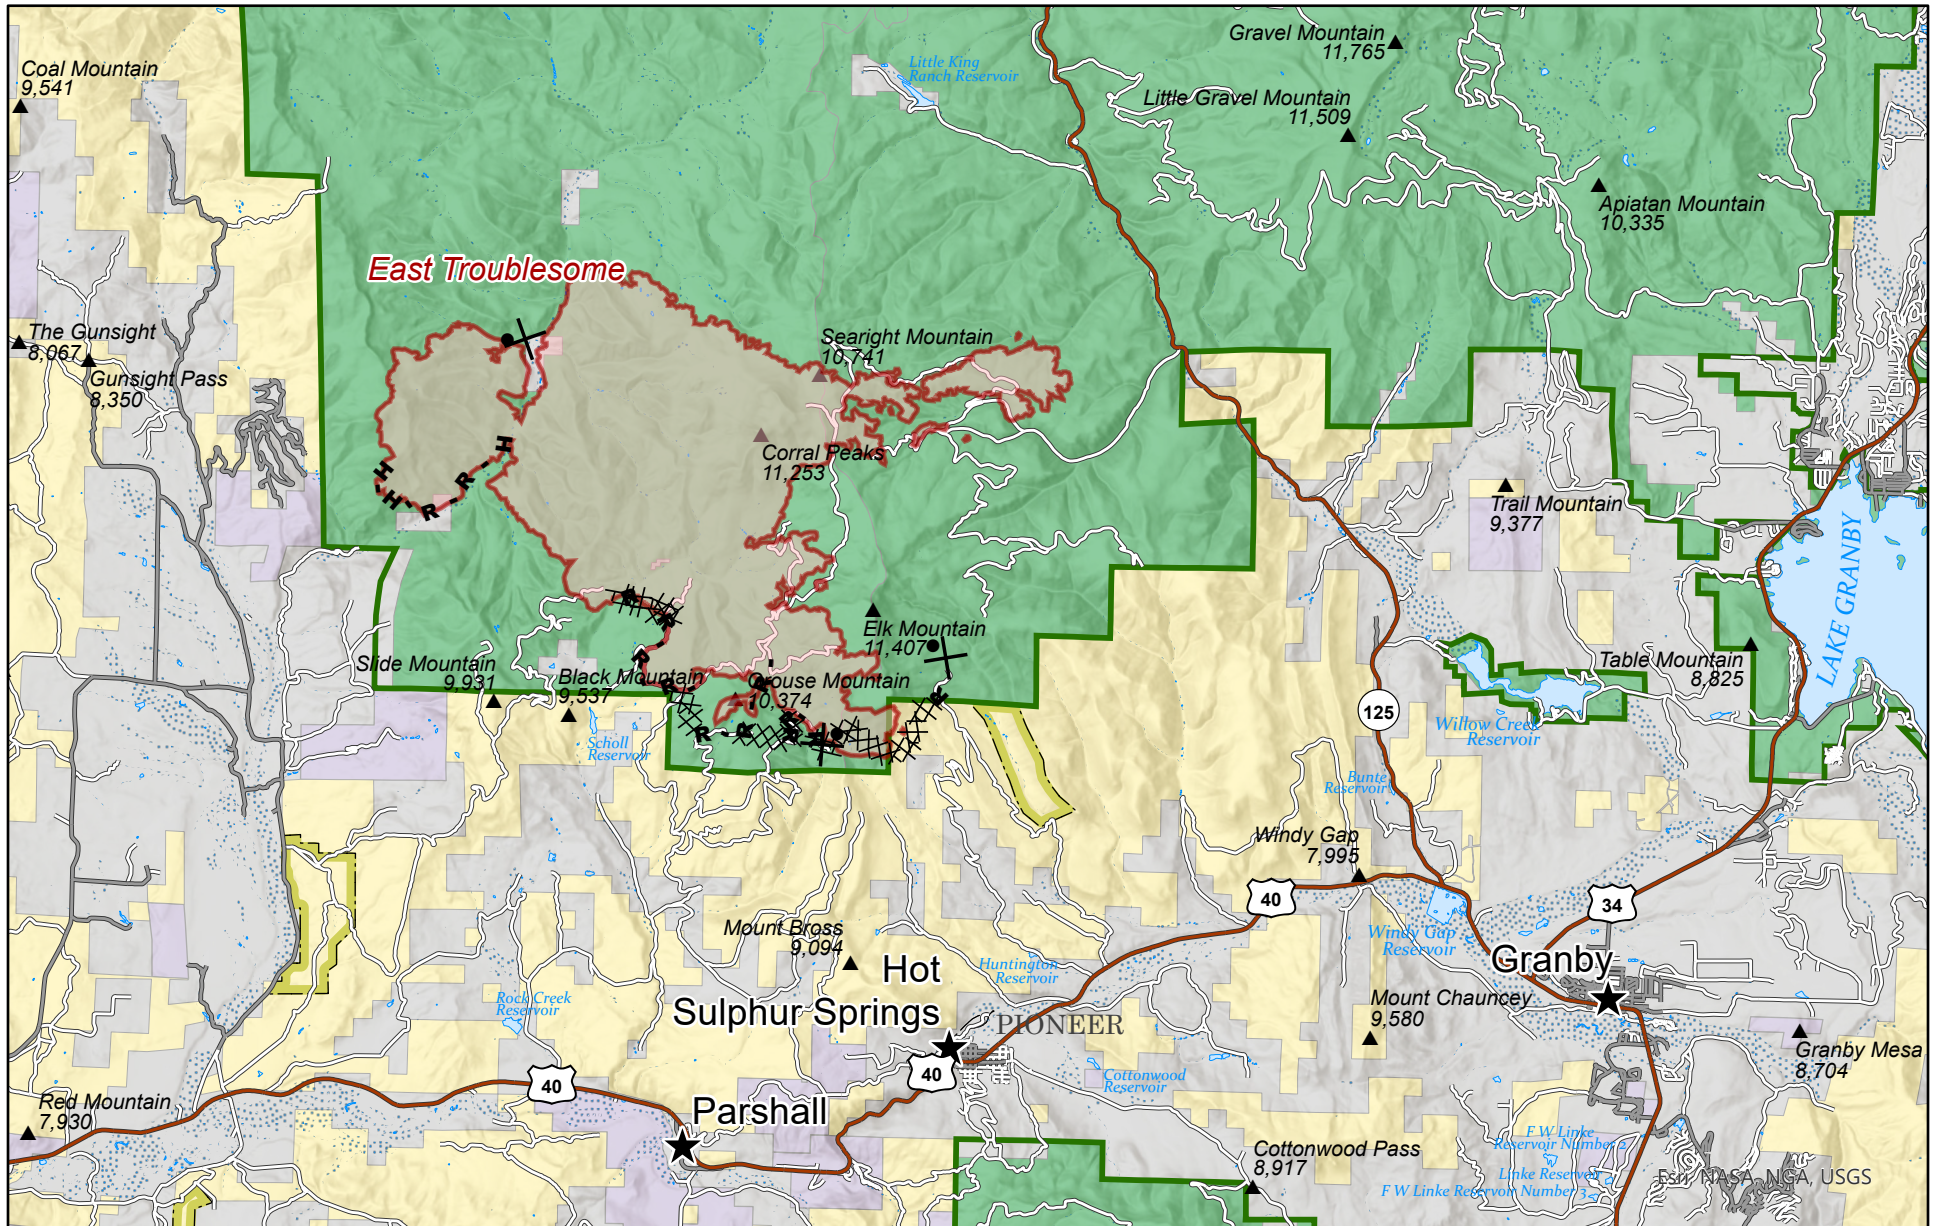

East Troublesome Fire

October 20, 2020

Fire Perimeter as of
10/19/20 2020 hrs
15,546 Acres

- ▭ Fire Perimeter
- X Completed Dozer Line
- H Completed Hand Line

- R Road as Completed Line
- X Proposed Dozer Line
- ▭ Forest Service

- ▭ Bureau of Land Management
- ▭ State
- ▭ World Hillshade