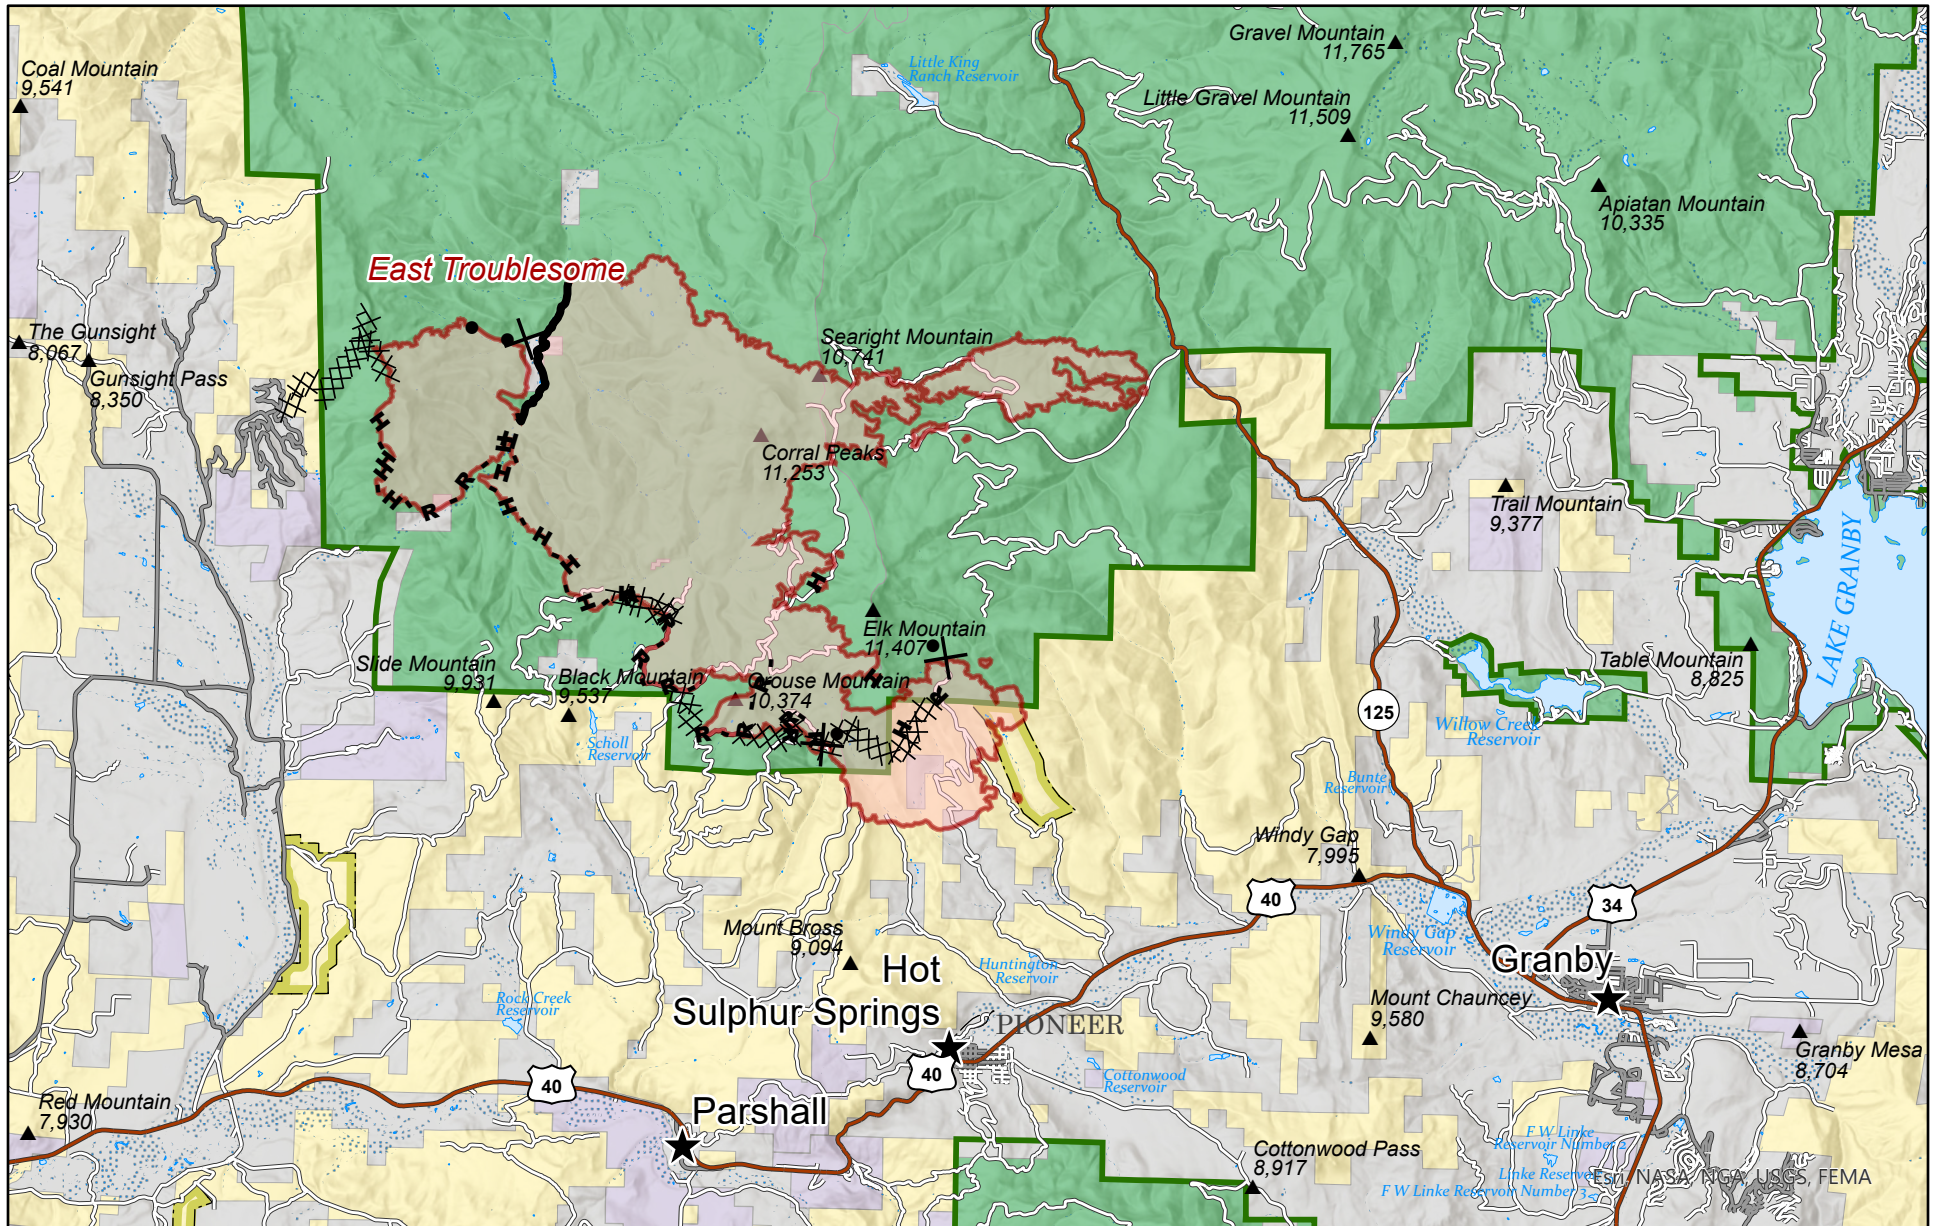

East Troublesome Fire

October 21, 2020

Fire Perimeter as of
10/20/20 2055 hrs
19,086 Acres

- ▭ Fire Perimeter
- ▬ Contained Line
- ⊗ Completed Dozer Line
- H Completed Hand Line

- R Road as Completed Line
- ⊗ Proposed Dozer Line
- ▭ Forest Service

- ▭ Bureau of Land Management
- ▭ State
- ▭ World Hillshade