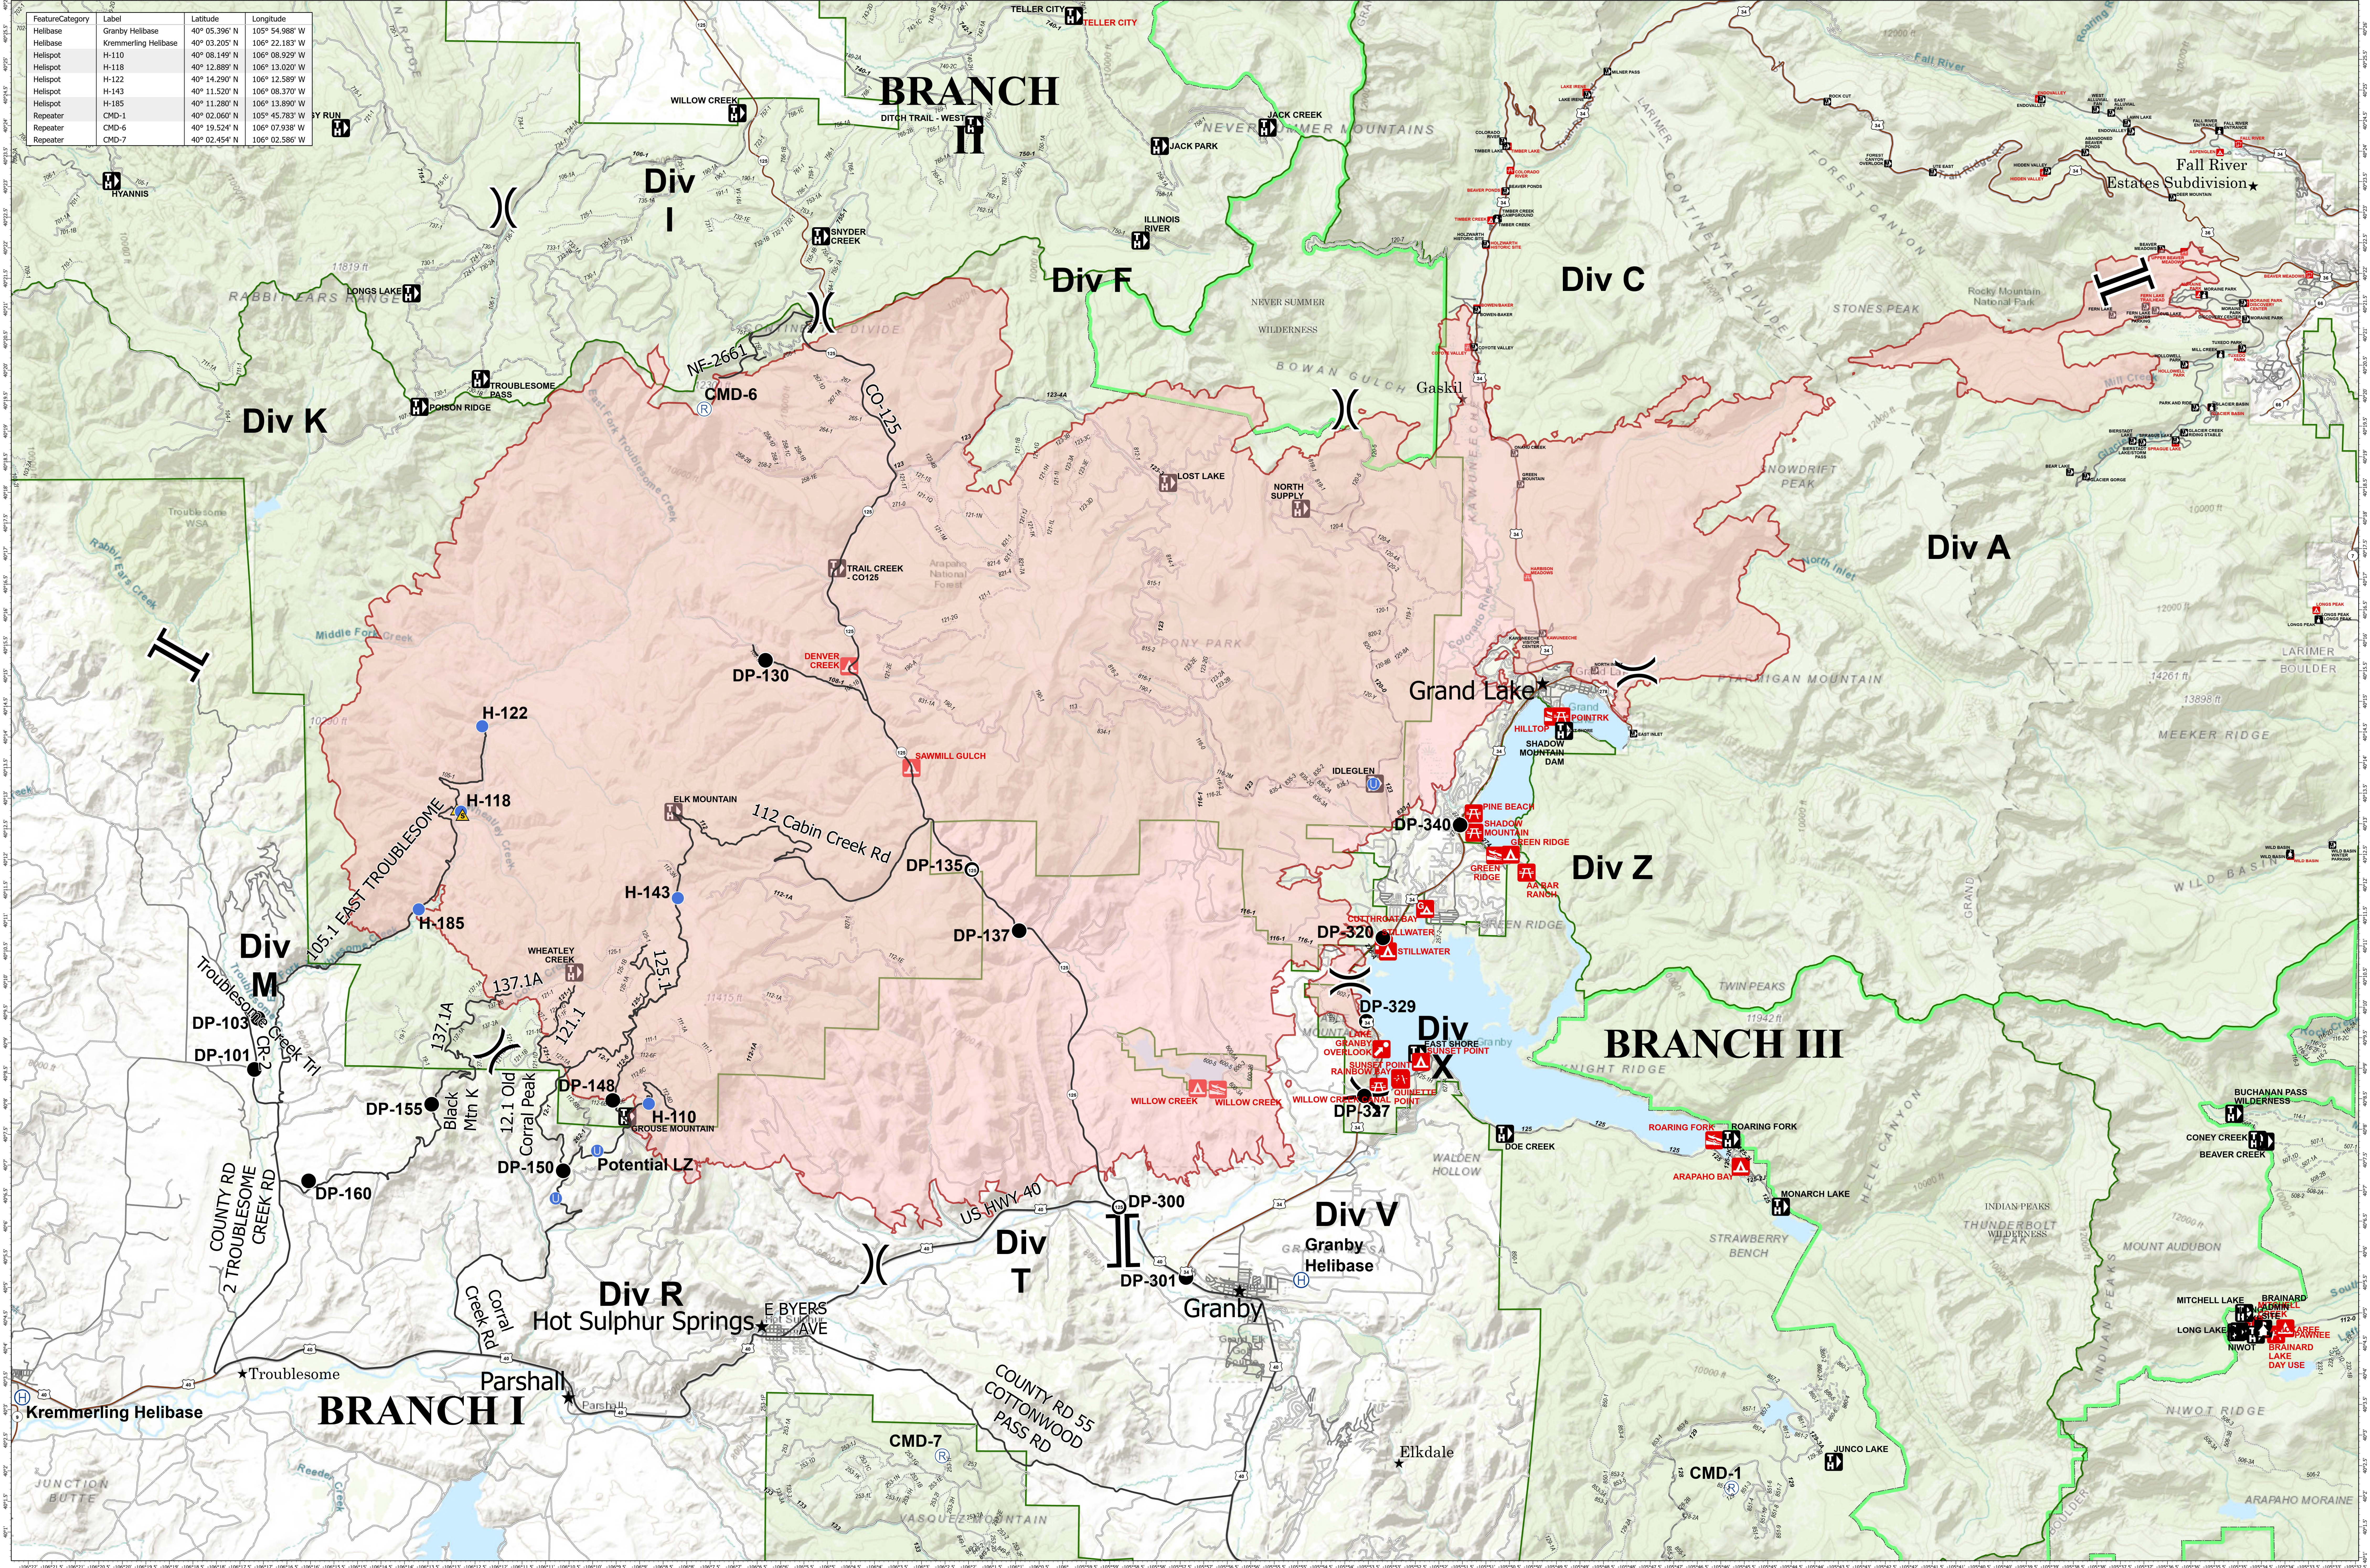

Transportation - East Troublesome Creek - Grand Zone

October 25, 2020

FeatureCategory	Label	Latitude	Longitude
Helibase	Granby Helibase	40° 05.396' N	105° 54.988' W
Helibase	Kremmerling Helibase	40° 03.205' N	106° 22.183' W
Helispot	H-110	40° 08.149' N	106° 08.329' W
Helispot	H-118	40° 12.889' N	106° 13.020' W
Helispot	H-122	40° 14.290' N	106° 12.589' W
Helispot	H-143	40° 11.520' N	106° 08.370' W
Helispot	H-185	40° 11.280' N	106° 13.890' W
Repeater	CMD-1	40° 02.060' N	105° 45.783' W
Repeater	CMD-6	40° 19.524' N	106° 07.938' W
Repeater	CMD-7	40° 02.454' N	106° 02.586' W

EAST TROUBLESOME CREEK - GRAND ZONE
WY-MRF-000408

Fire Perimeter as of 10/24/20 1702 hrs
 192,560 Acres

- ★ City
- Roads
- Drop Point
- ⊕ Helibase
- Unimproved Landing Area
- Helispot
- Ⓜ Repeater
- ▲ Safety Zone
-) Division Break
- || Branch Break
- Fire Perimeter
- FS Boundary
- Wilderness