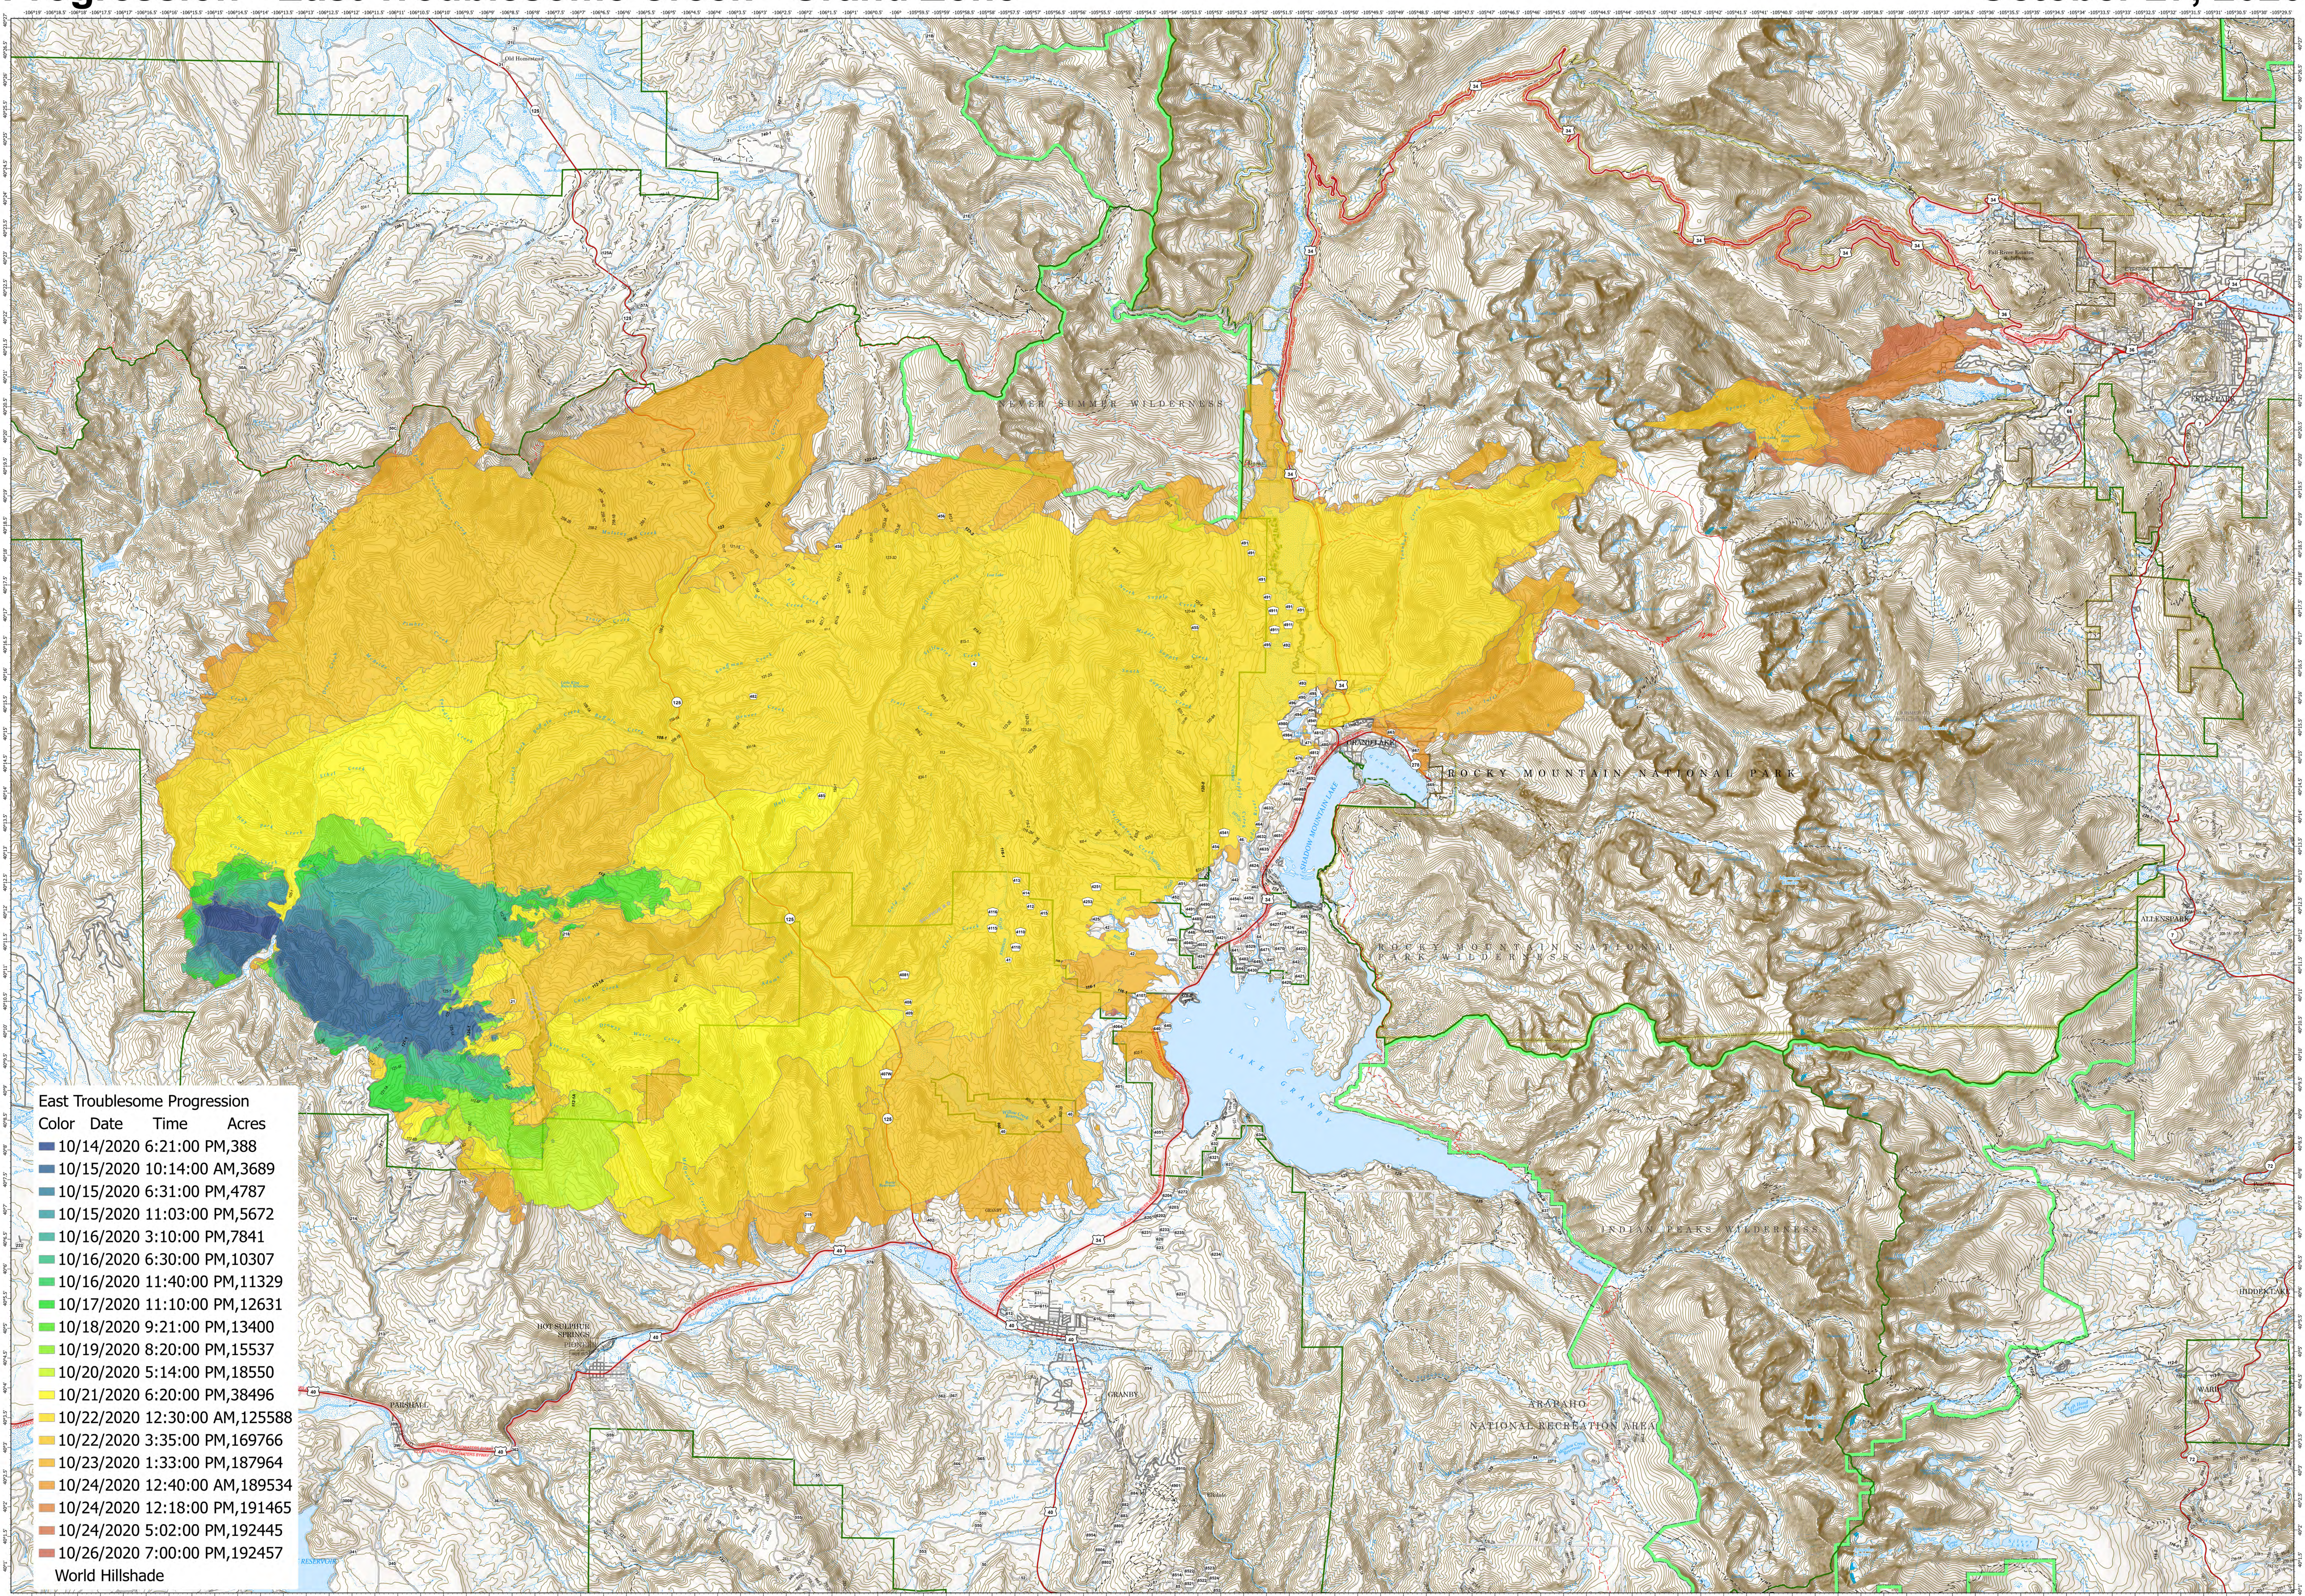

Progression - East Troublesome Creek - Grand Zone

October 27, 2020

East Troublesome Progression

Color	Date	Time	Acres
Dark Blue	10/14/2020	6:21:00 PM	388
Blue	10/15/2020	10:14:00 AM	3689
Light Blue	10/15/2020	6:31:00 PM	4787
Teal	10/15/2020	11:03:00 PM	5672
Green	10/16/2020	3:10:00 PM	7841
Light Green	10/16/2020	6:30:00 PM	10307
Yellow-Green	10/16/2020	11:40:00 PM	11329
Yellow	10/17/2020	11:10:00 PM	12631
Light Yellow	10/18/2020	9:21:00 PM	13400
Yellow-Orange	10/19/2020	8:20:00 PM	15537
Orange	10/20/2020	5:14:00 PM	18550
Light Orange	10/21/2020	6:20:00 PM	38496
Orange	10/22/2020	12:30:00 AM	125588
Dark Orange	10/22/2020	3:35:00 PM	169766
Red-Orange	10/23/2020	1:33:00 PM	187964
Red	10/24/2020	12:40:00 AM	189534
Dark Red	10/24/2020	12:18:00 PM	191465
Very Dark Red	10/24/2020	5:02:00 PM	192445
Black	10/26/2020	7:00:00 PM	192457

World Hillshade

EAST TROUBLESOME CREEK - GRAND ZONE WY-MRF-000408

- Scenic_Byways
- FS_Administrative_Forest
- Wilderness
- County_Boundary
- FS_Proclaimed_Forest_Grassland
- FS_Ranger_Districts
- State_Boundary
- World_Hillshade

N

Map Projection: UTM Zone 13, NAD83