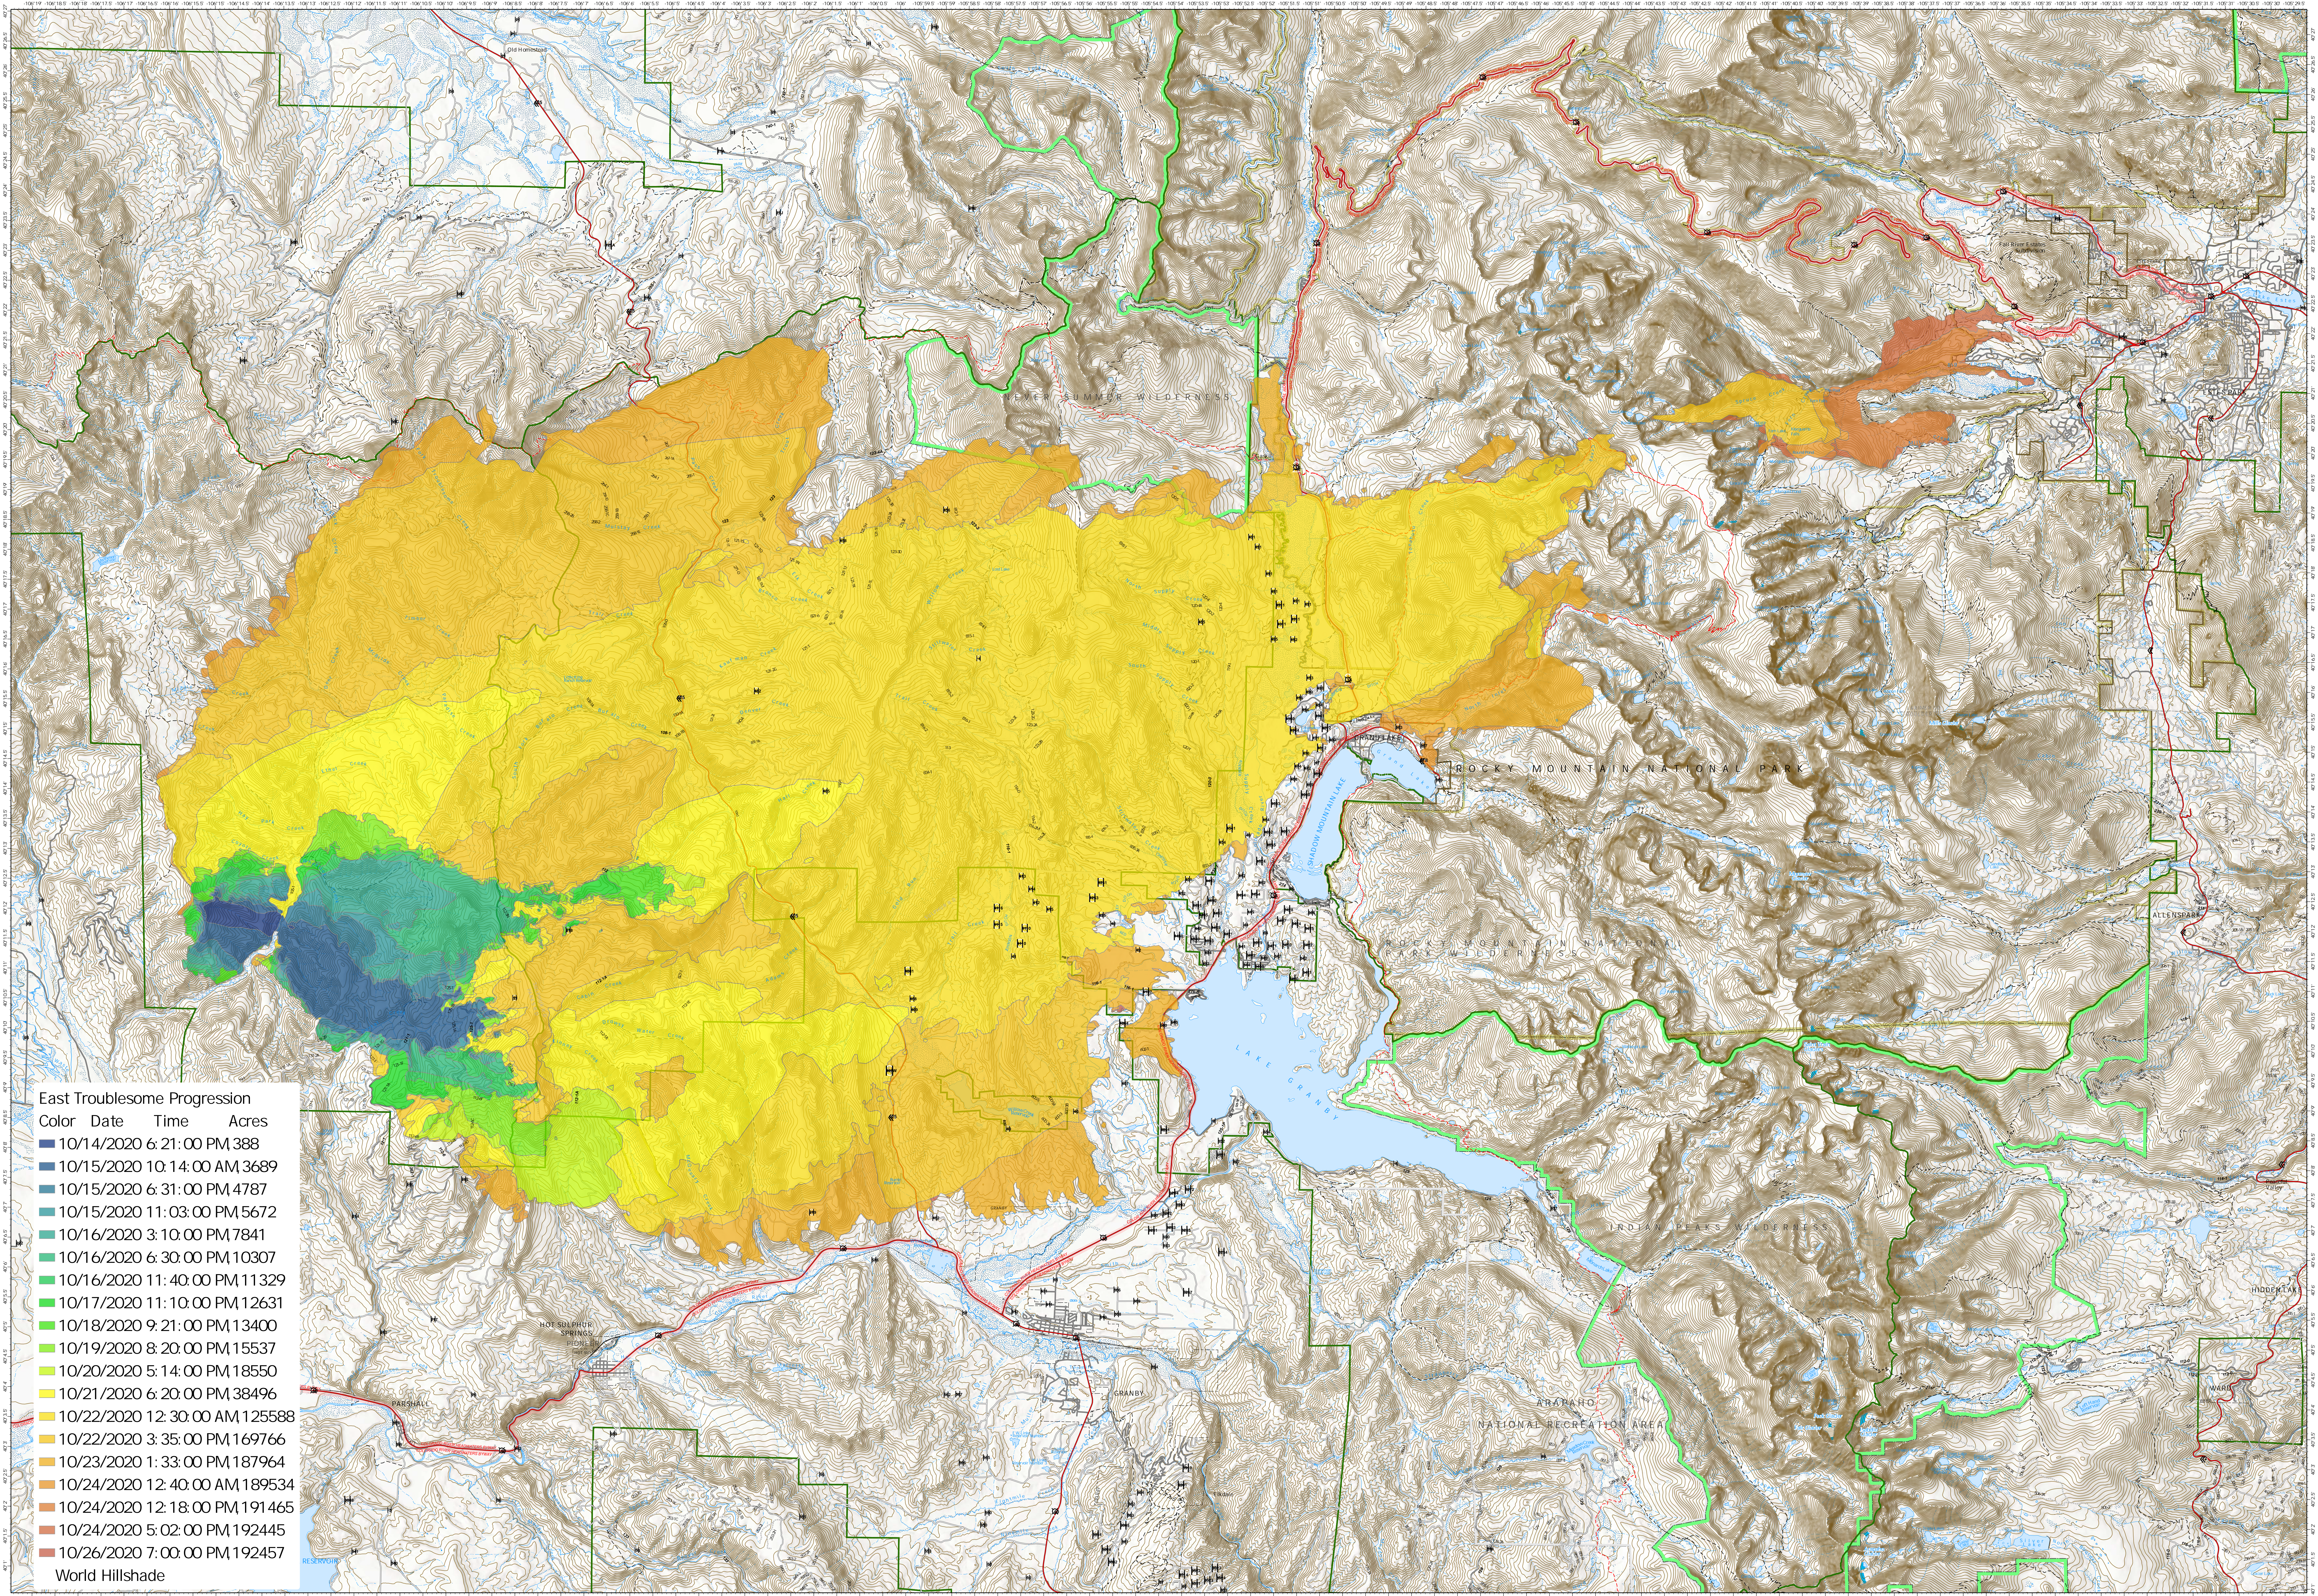

Progression - East Troublesome Creek - Grand Zone

October 27, 2020

East Troublesome Progression

Color	Date	Time	Acres
Dark Blue	10/14/2020	6: 21: 00 PM	388
Blue	10/15/2020	10: 14: 00 AM	3689
Light Blue	10/15/2020	6: 31: 00 PM	4787
Teal	10/15/2020	11: 03: 00 PM	5672
Green	10/16/2020	3: 10: 00 PM	7841
Light Green	10/16/2020	6: 30: 00 PM	10307
Yellow-Green	10/16/2020	11: 40: 00 PM	11329
Yellow	10/17/2020	11: 10: 00 PM	12631
Light Yellow	10/18/2020	9: 21: 00 PM	13400
Yellow-Orange	10/19/2020	8: 20: 00 PM	15537
Orange	10/20/2020	5: 14: 00 PM	18550
Light Orange	10/21/2020	6: 20: 00 PM	38496
Orange	10/22/2020	12: 30: 00 AM	125588
Dark Orange	10/22/2020	3: 35: 00 PM	169766
Red-Orange	10/23/2020	1: 33: 00 PM	187964
Red	10/24/2020	12: 40: 00 AM	189534
Dark Red	10/24/2020	12: 18: 00 PM	191465
Dark Red	10/24/2020	5: 02: 00 PM	192445
Dark Red	10/26/2020	7: 00: 00 PM	192457

World Hillshade

EAST TROUBLESOME CREEK - GRAND ZONE WY-MRF-000408

- Scenic_Byways
- FS_Administrative_Forest
- Wilderness
- County_Boundary
- FS_Proclaimed_Forest_Grassland
- FS_Ranger_Districts
- State_Boundary
- World_Hillshade

Map Projection: UTM Zone 13, NAD83