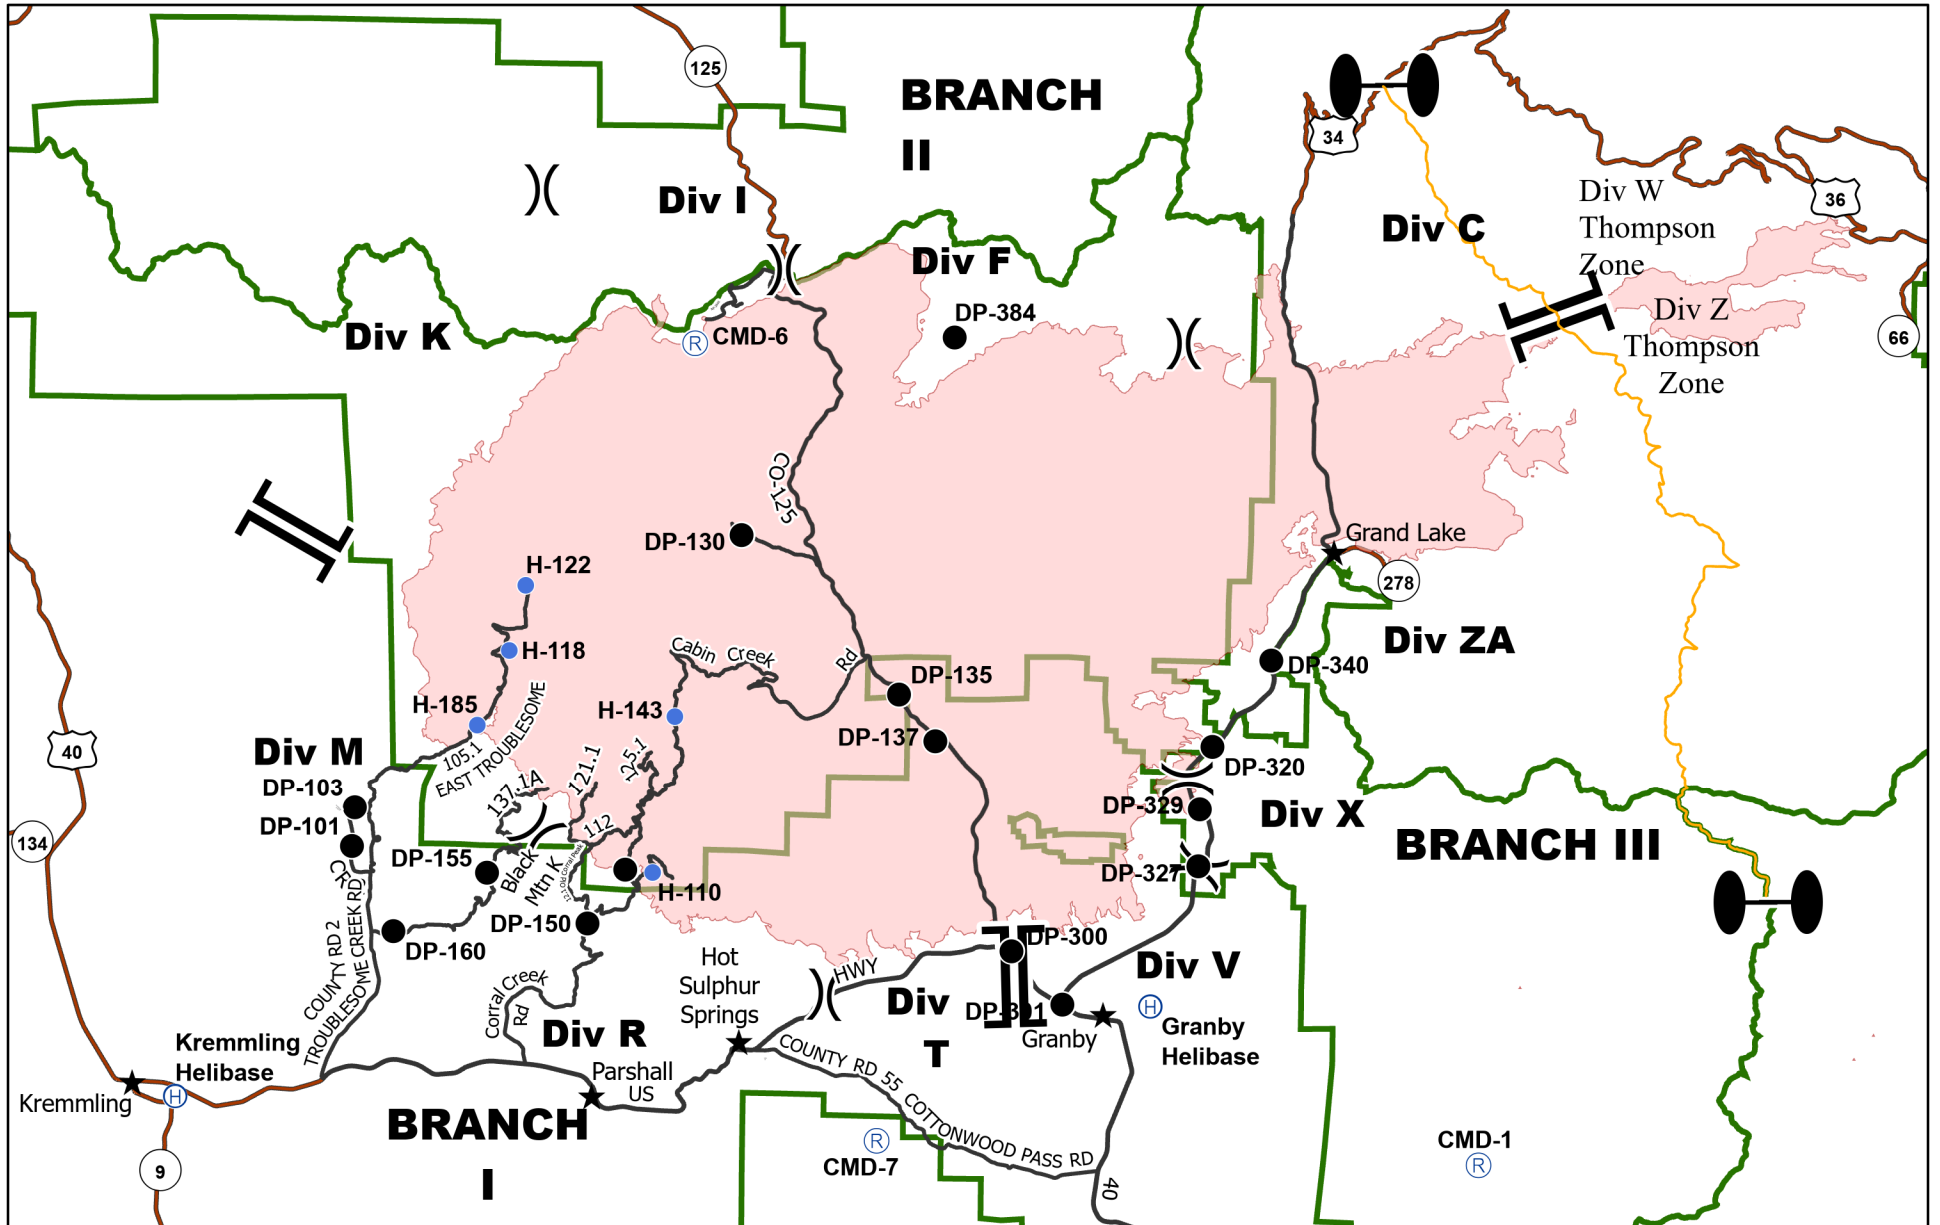

Transportation - East Troublesome Creek - Grand Zone

October 31, 2020

Fire perimeter as of
10/27/20 1354 hrs
193,774 Total Acres
188,910 Grand Zone
4,864 Thompson Zone

- City
- Roads
- Drop Point
- Helibase
- Helispot
- Repeater
- ⊥ Zone Break
-) Division Break
- ⊥ Branch Break
- Fire Perimeter
- ZoneBreak
- FS Boundary
- Label_Point