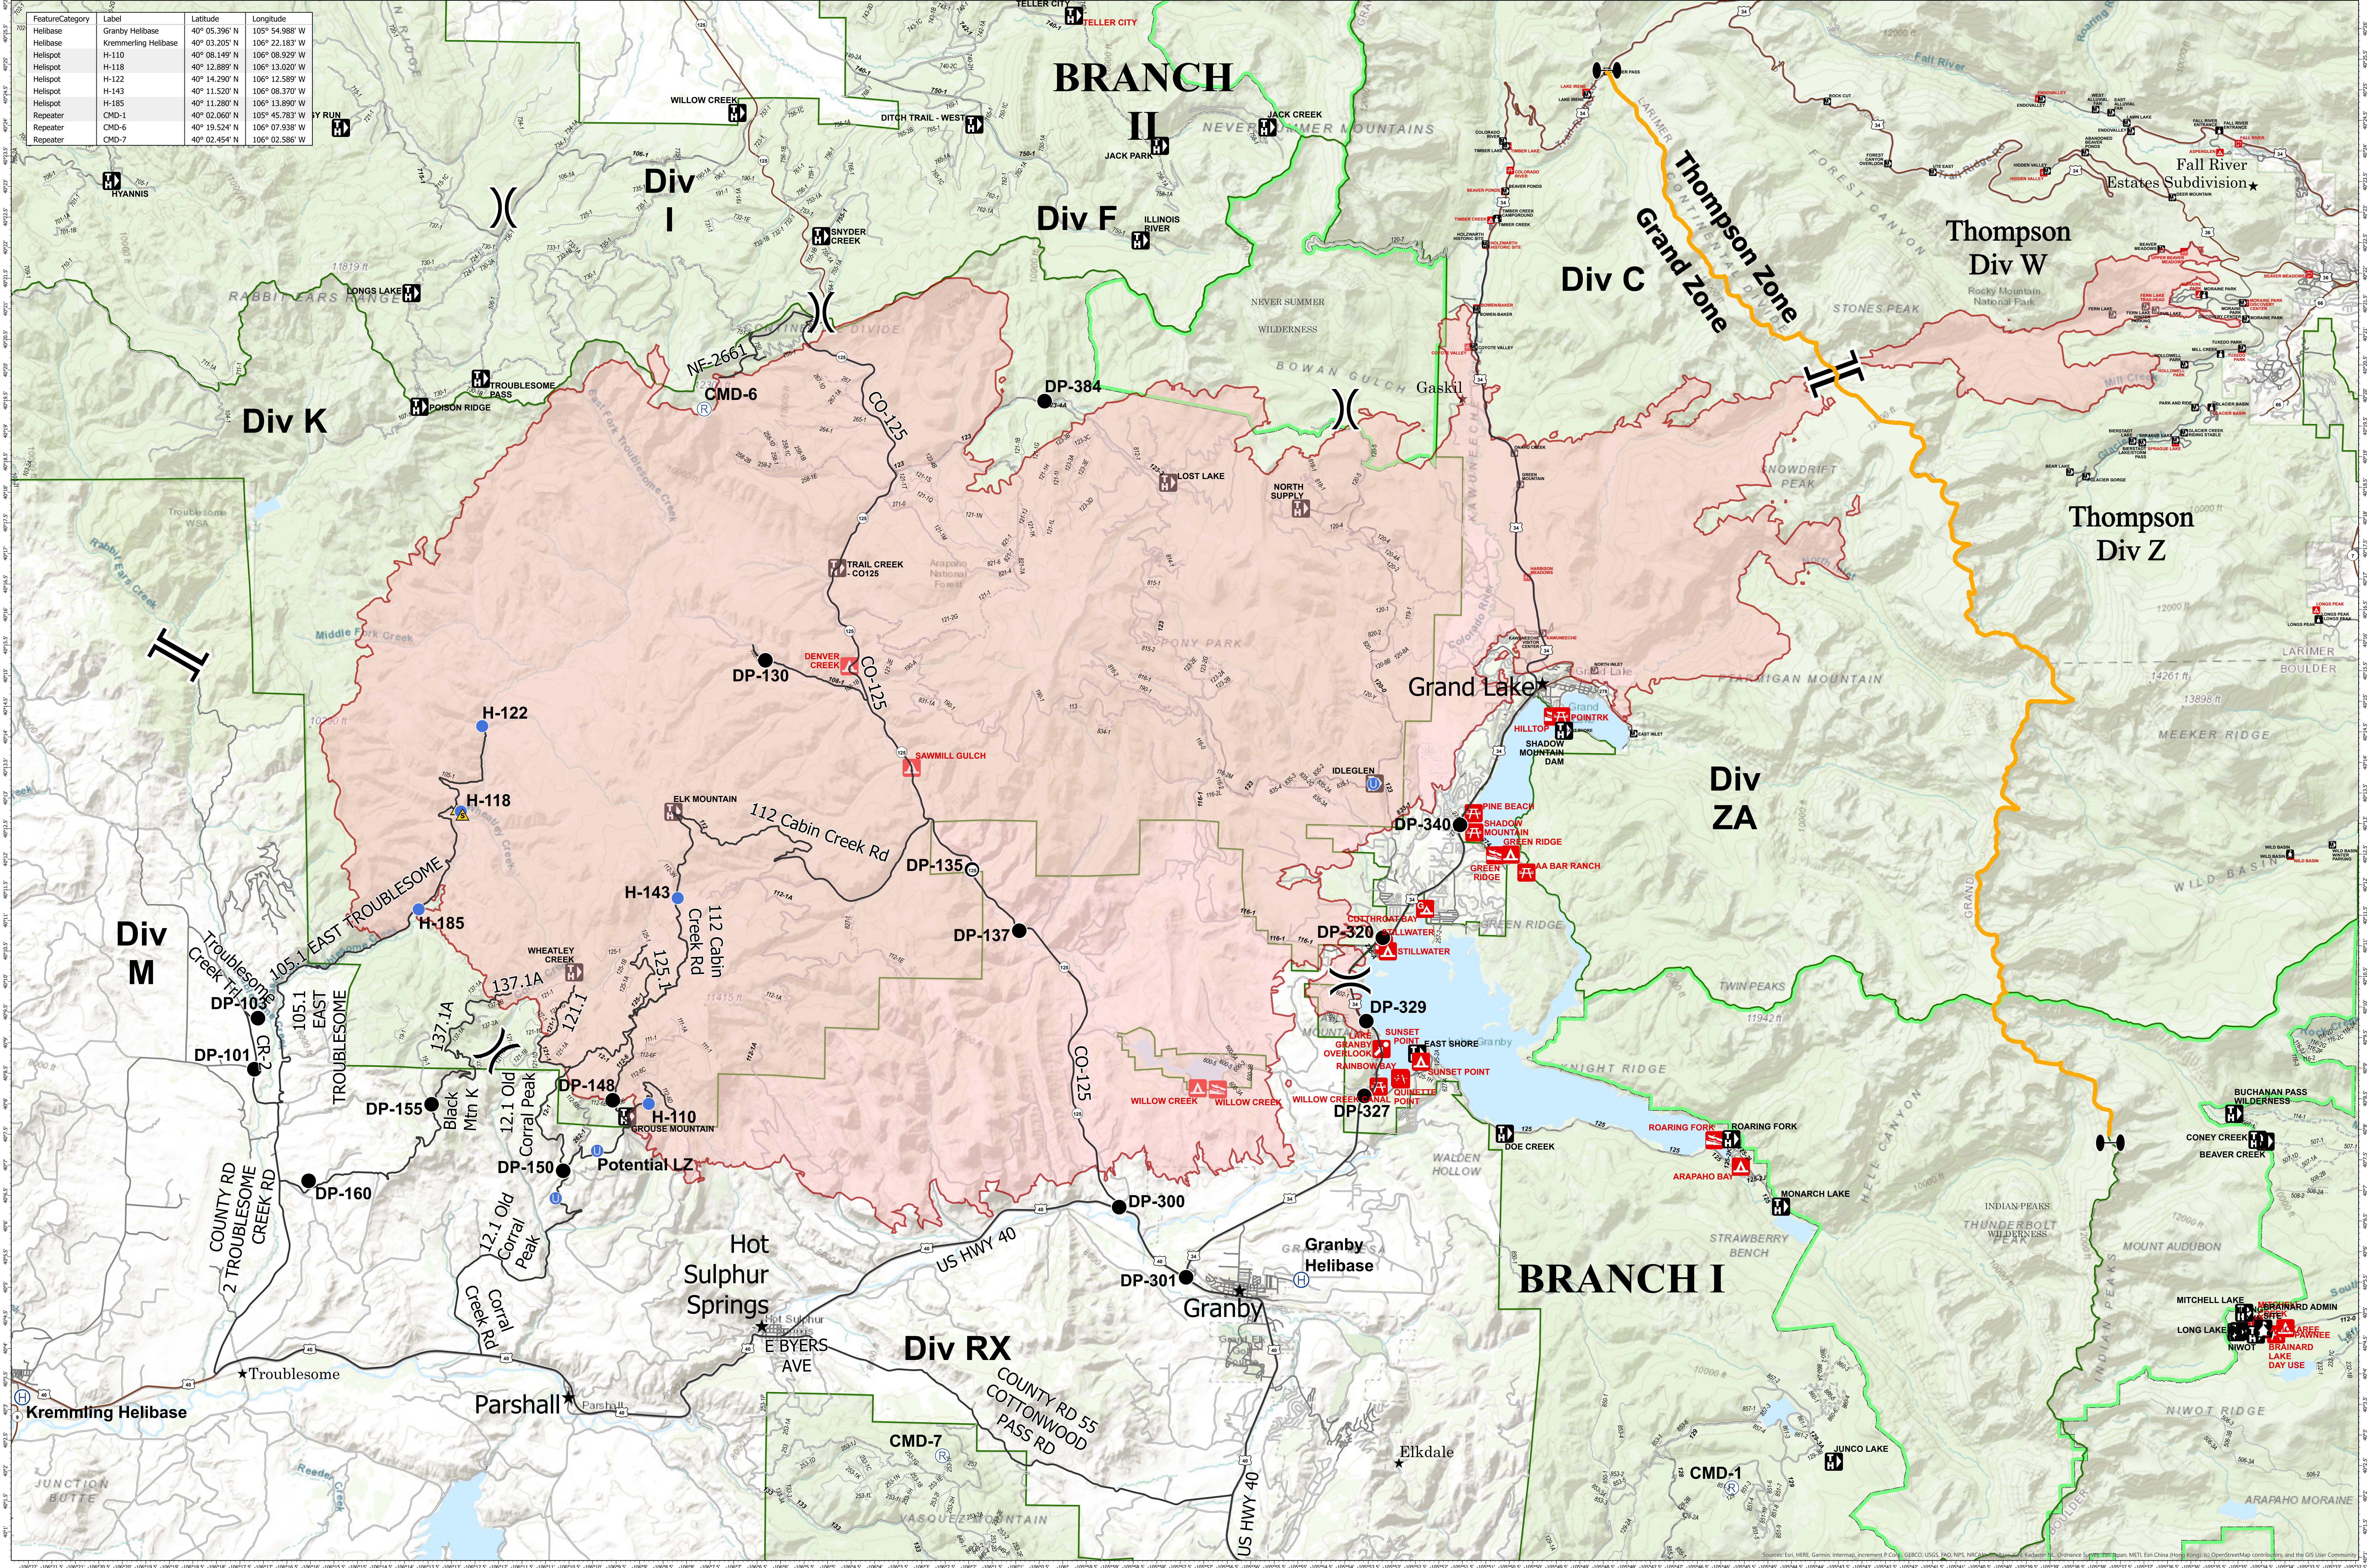

Transportation - East Troublesome Creek - Grand Zone

November 1, 2020

FeatureCategory	Label	Latitude	Longitude
Helibase	Granby Helibase	40° 05.396' N	105° 54.988' W
Helibase	Kremmting Helibase	40° 03.205' N	106° 22.183' W
Helispot	H-110	40° 08.149' N	106° 08.329' W
Helispot	H-118	40° 12.889' N	106° 13.020' W
Helispot	H-122	40° 14.290' N	106° 12.589' W
Helispot	H-143	40° 11.520' N	106° 08.370' W
Helispot	H-185	40° 11.280' N	106° 13.890' W
Repeater	CMD-1	40° 02.060' N	105° 45.783' W
Repeater	CMD-6	40° 19.524' N	106° 07.938' W
Repeater	CMD-7	40° 02.454' N	106° 02.586' W

EAST TROUBLESOME CREEK - GRAND ZONE
WY-MRF-000408

10/31/20 1356 hrs
 193,774 Total Acres
 188,910 Grand Zone
 4,864 Thompson Zone

- ★ City
- Roads
- Drop Point

- ⊕ Helibase
- Unimproved Landing Area
- Helispot
- Ⓡ Repeater
- ⚠ Safety Zone
- ⦿ Zone Break

-) Division Break
- || Branch Break
- ▭ Fire Perimeter

- ▭ FS Boundary
- ▭ Wilderness
- ZoneBreak