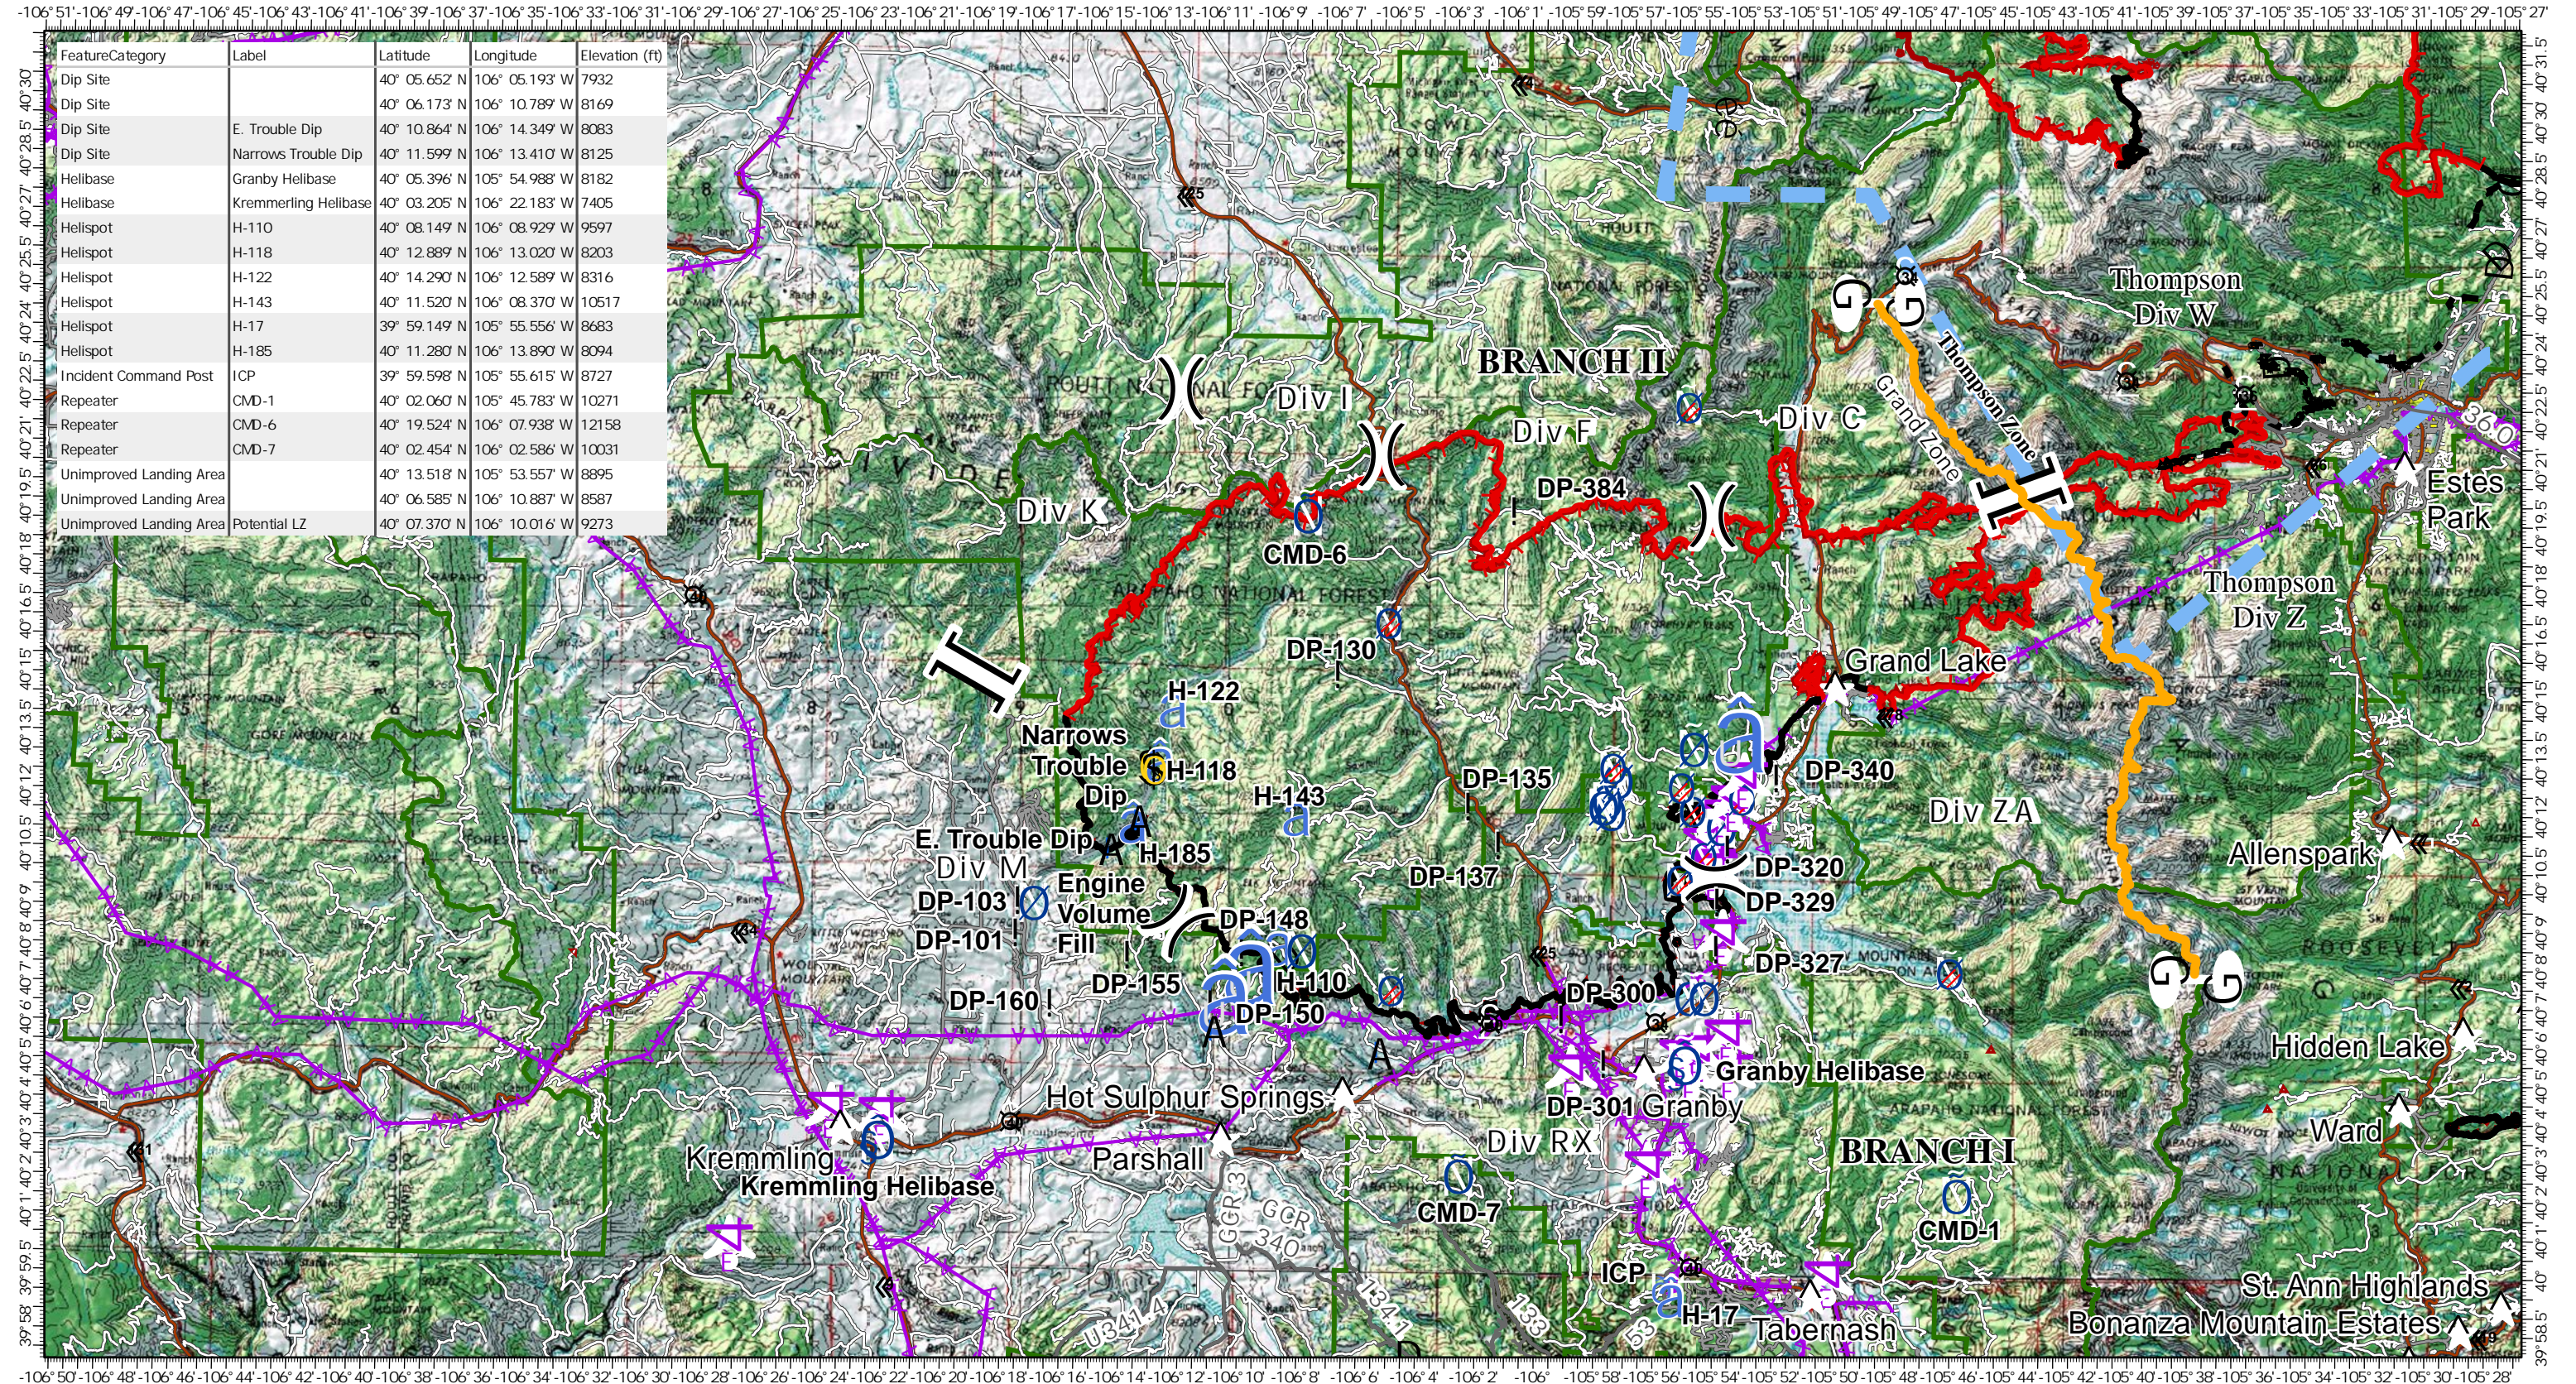

# Air Operations - East Troublesome Creek - Grand Zone

11/1/2020

**EAST TROUBLESOME CREEK - GRAND ZONE**  
 10/31/2020 1315 hrs  
 193,774 Total Acres  
 188,910 Grand Zone  
 4,864 Thompson Zone

Aerial Hazard	Drop Point	Incident Command Post	Restricted Water Source	Branch Break	Proposed Dozer Line	Fire Perimeter
Closure	Helibase	Repeater	Zone Break	Uncontrolled Fire Edge	Fire Break Planned or Incomplete	FS Proclaimed Forest
Dip Site	Unimproved Landing Area	Safety Zone	Division Break	Contained Line	Planned Fire Line	Zone Break
	Helispot	Water Source		Temporary Flight Restriction		