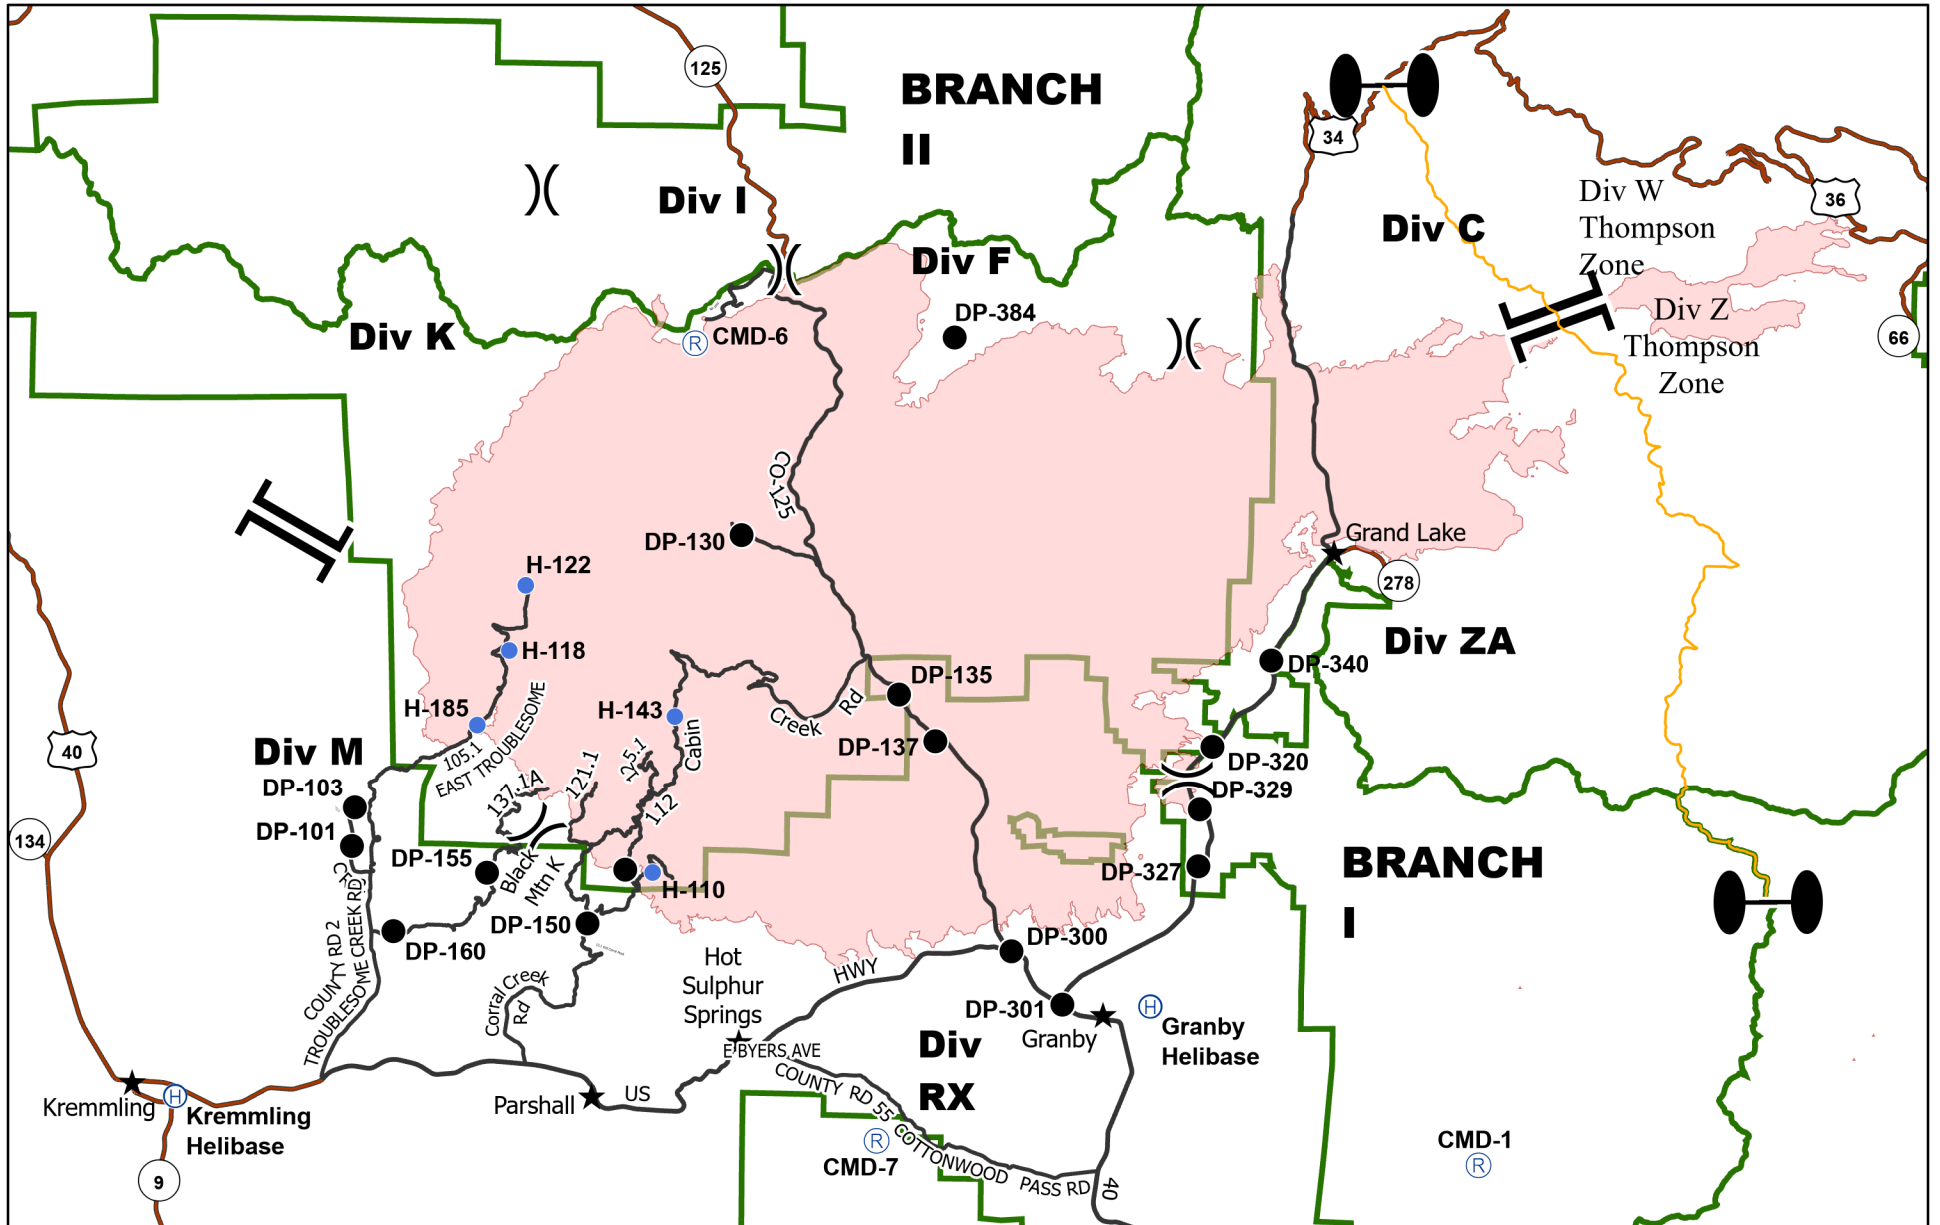

Transportation - East Troublesome Creek - Grand Zone

November 1, 2020

Fire perimeter as of
 10/31/20 1356 hrs
 193,774 Total Acres
 188,910 Grand Zone
 4,864 Thompson Zone

- City
- Roads
- Drop Point
- Helibase
- Helispot
- Repeater
- ⌋ Zone Break
- ⌋ Division Break
- ⌋ Branch Break
- ▭ Fire Perimeter
- ▭ FS Boundary
- ▭ Label_Point
- ZoneBreak