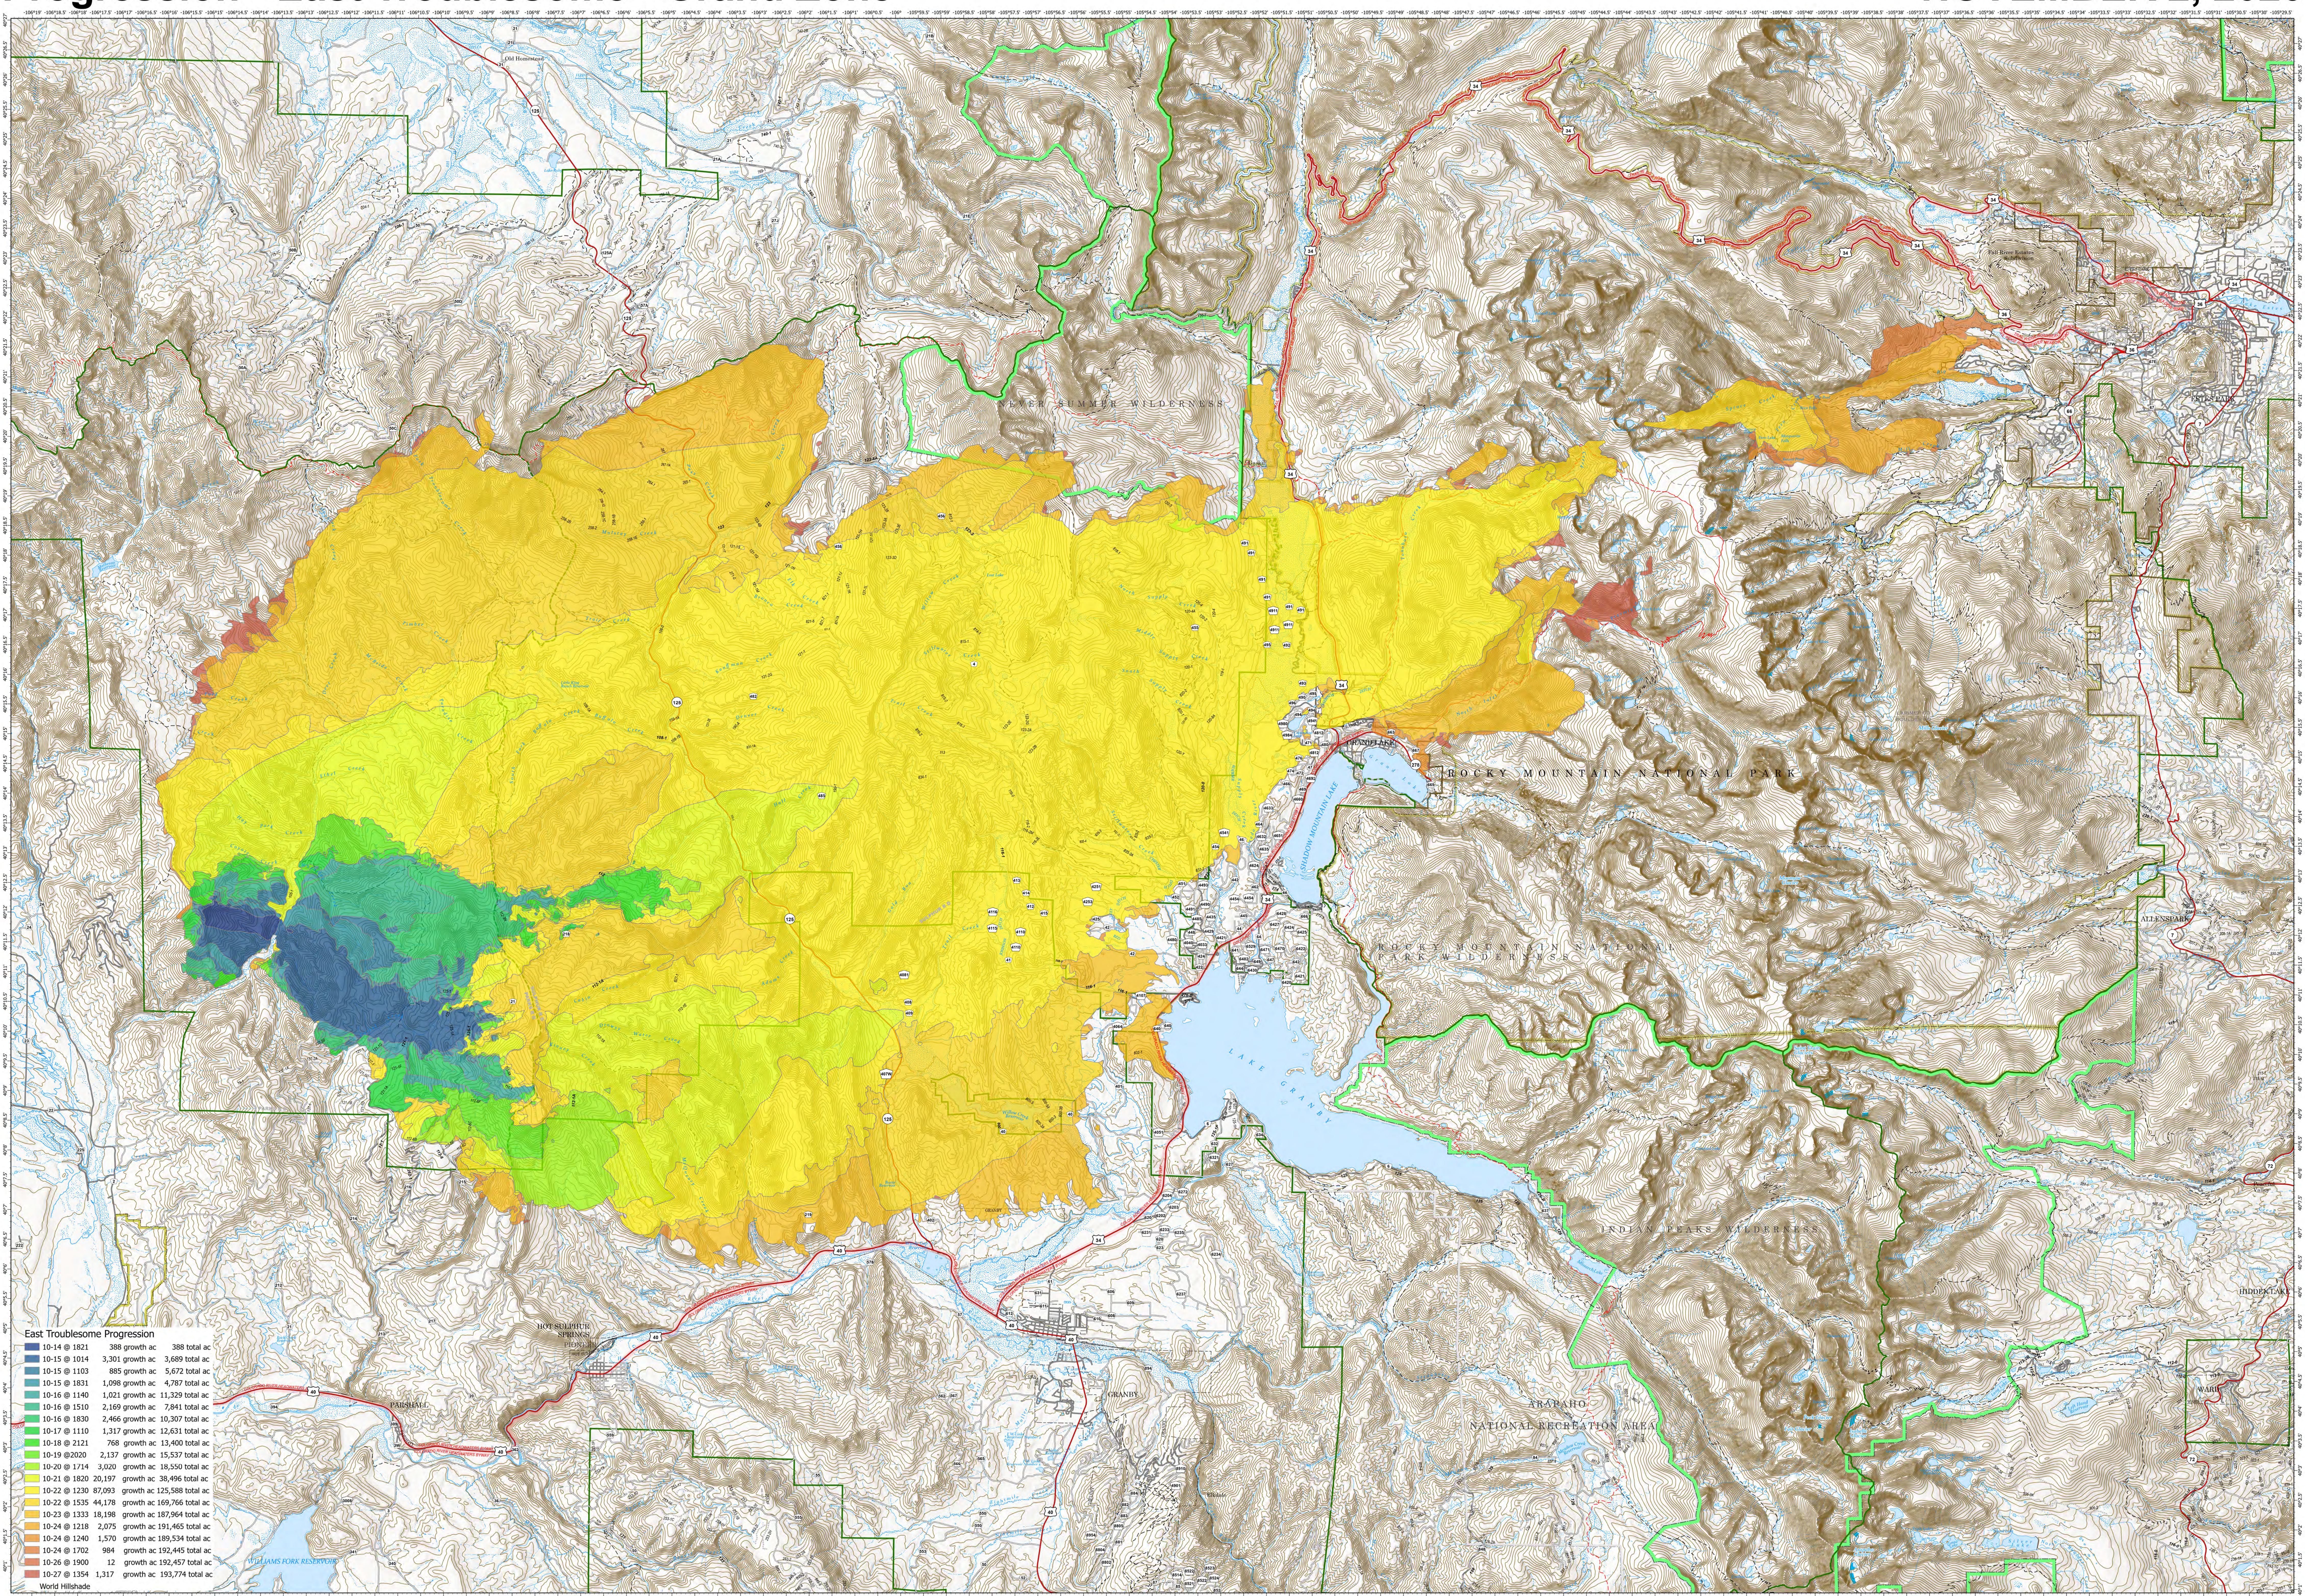

Progression - East Troublesome - Grand Zone

NOVEMBER 2, 2020

EAST TROUBLESOME - GRAND ZONE WY-MRF-000408

- Scenic_Byways
- FS_Administrative_Forest
- Wilderness
- County_Boundary
- FS_Proclaimed_Forest_Grassland
- FS_Ranger_Districts
- State_Boundary
- World_Hillshade

0 2.5 5 Miles
RM Type 3 Team

Map Projection: UTM Zone 13, NAD83