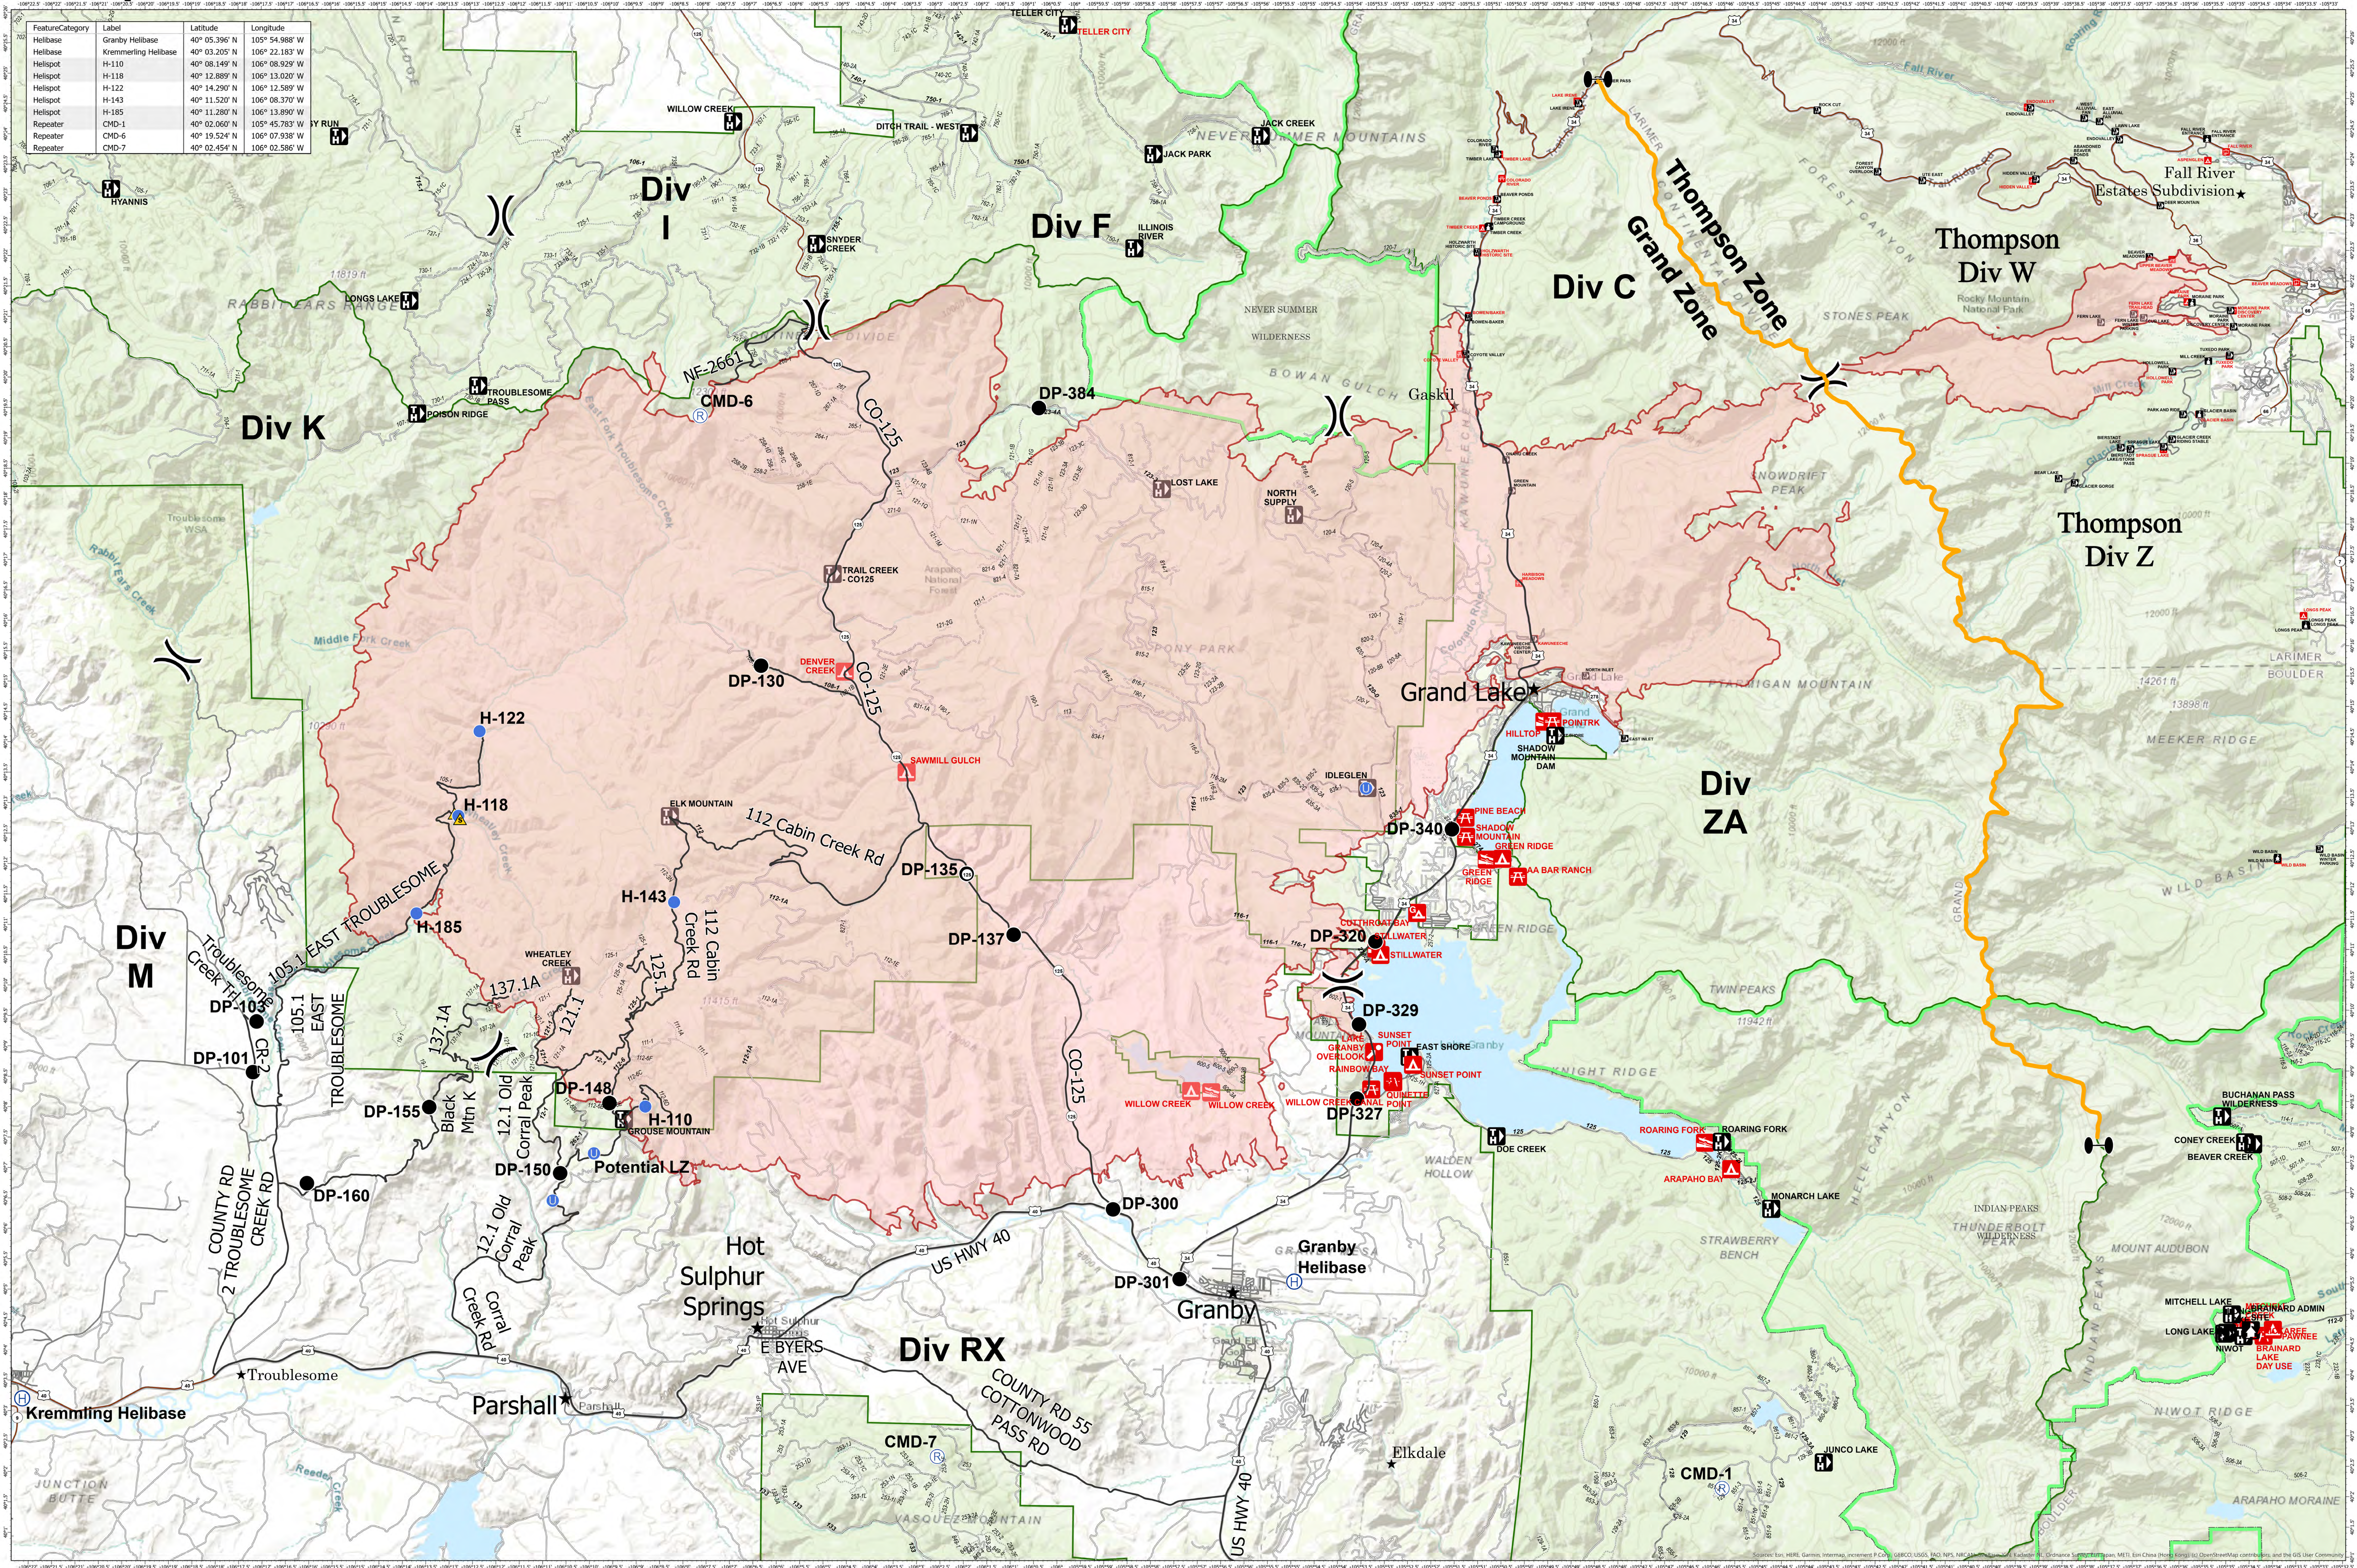

# Transportation - East Troublesome - Grand Zone

November 2, 2020

FeatureCategory	Label	Latitude	Longitude
Helibase	Granby Helibase	40° 05.396' N	105° 54.988' W
Helibase	Kremming Helibase	40° 03.205' N	106° 22.183' W
Helispot	H-110	40° 08.149' N	106° 08.329' W
Helispot	H-118	40° 12.889' N	106° 13.020' W
Helispot	H-122	40° 14.290' N	106° 12.589' W
Helispot	H-143	40° 11.520' N	106° 08.370' W
Helispot	H-185	40° 11.280' N	106° 13.890' W
Repeater	CMD-1	40° 02.060' N	105° 45.783' W
Repeater	CMD-6	40° 19.524' N	106° 07.938' W
Repeater	CMD-7	40° 02.454' N	106° 02.586' W

**EAST TROUBLESOME - GRAND ZONE**  
**WY-MRF-000408**

10/31/20 2145 hrs  
 193,774 Total Acres  
 188,910 Grand Zone  
 4,864 Thompson Zone

- ★ City
- Roads
- Drop Point

- ⊕ Helibase
- Unimproved Landing Area
- Helispot
- Ⓡ Repeater
- ⚠ Safety Zone
- ⦿ Zone Break

- ) Division Break
- Fire Perimeter
- FS Boundary

- ▭ Wilderness
- ZoneBreak

RM Type 3 Team