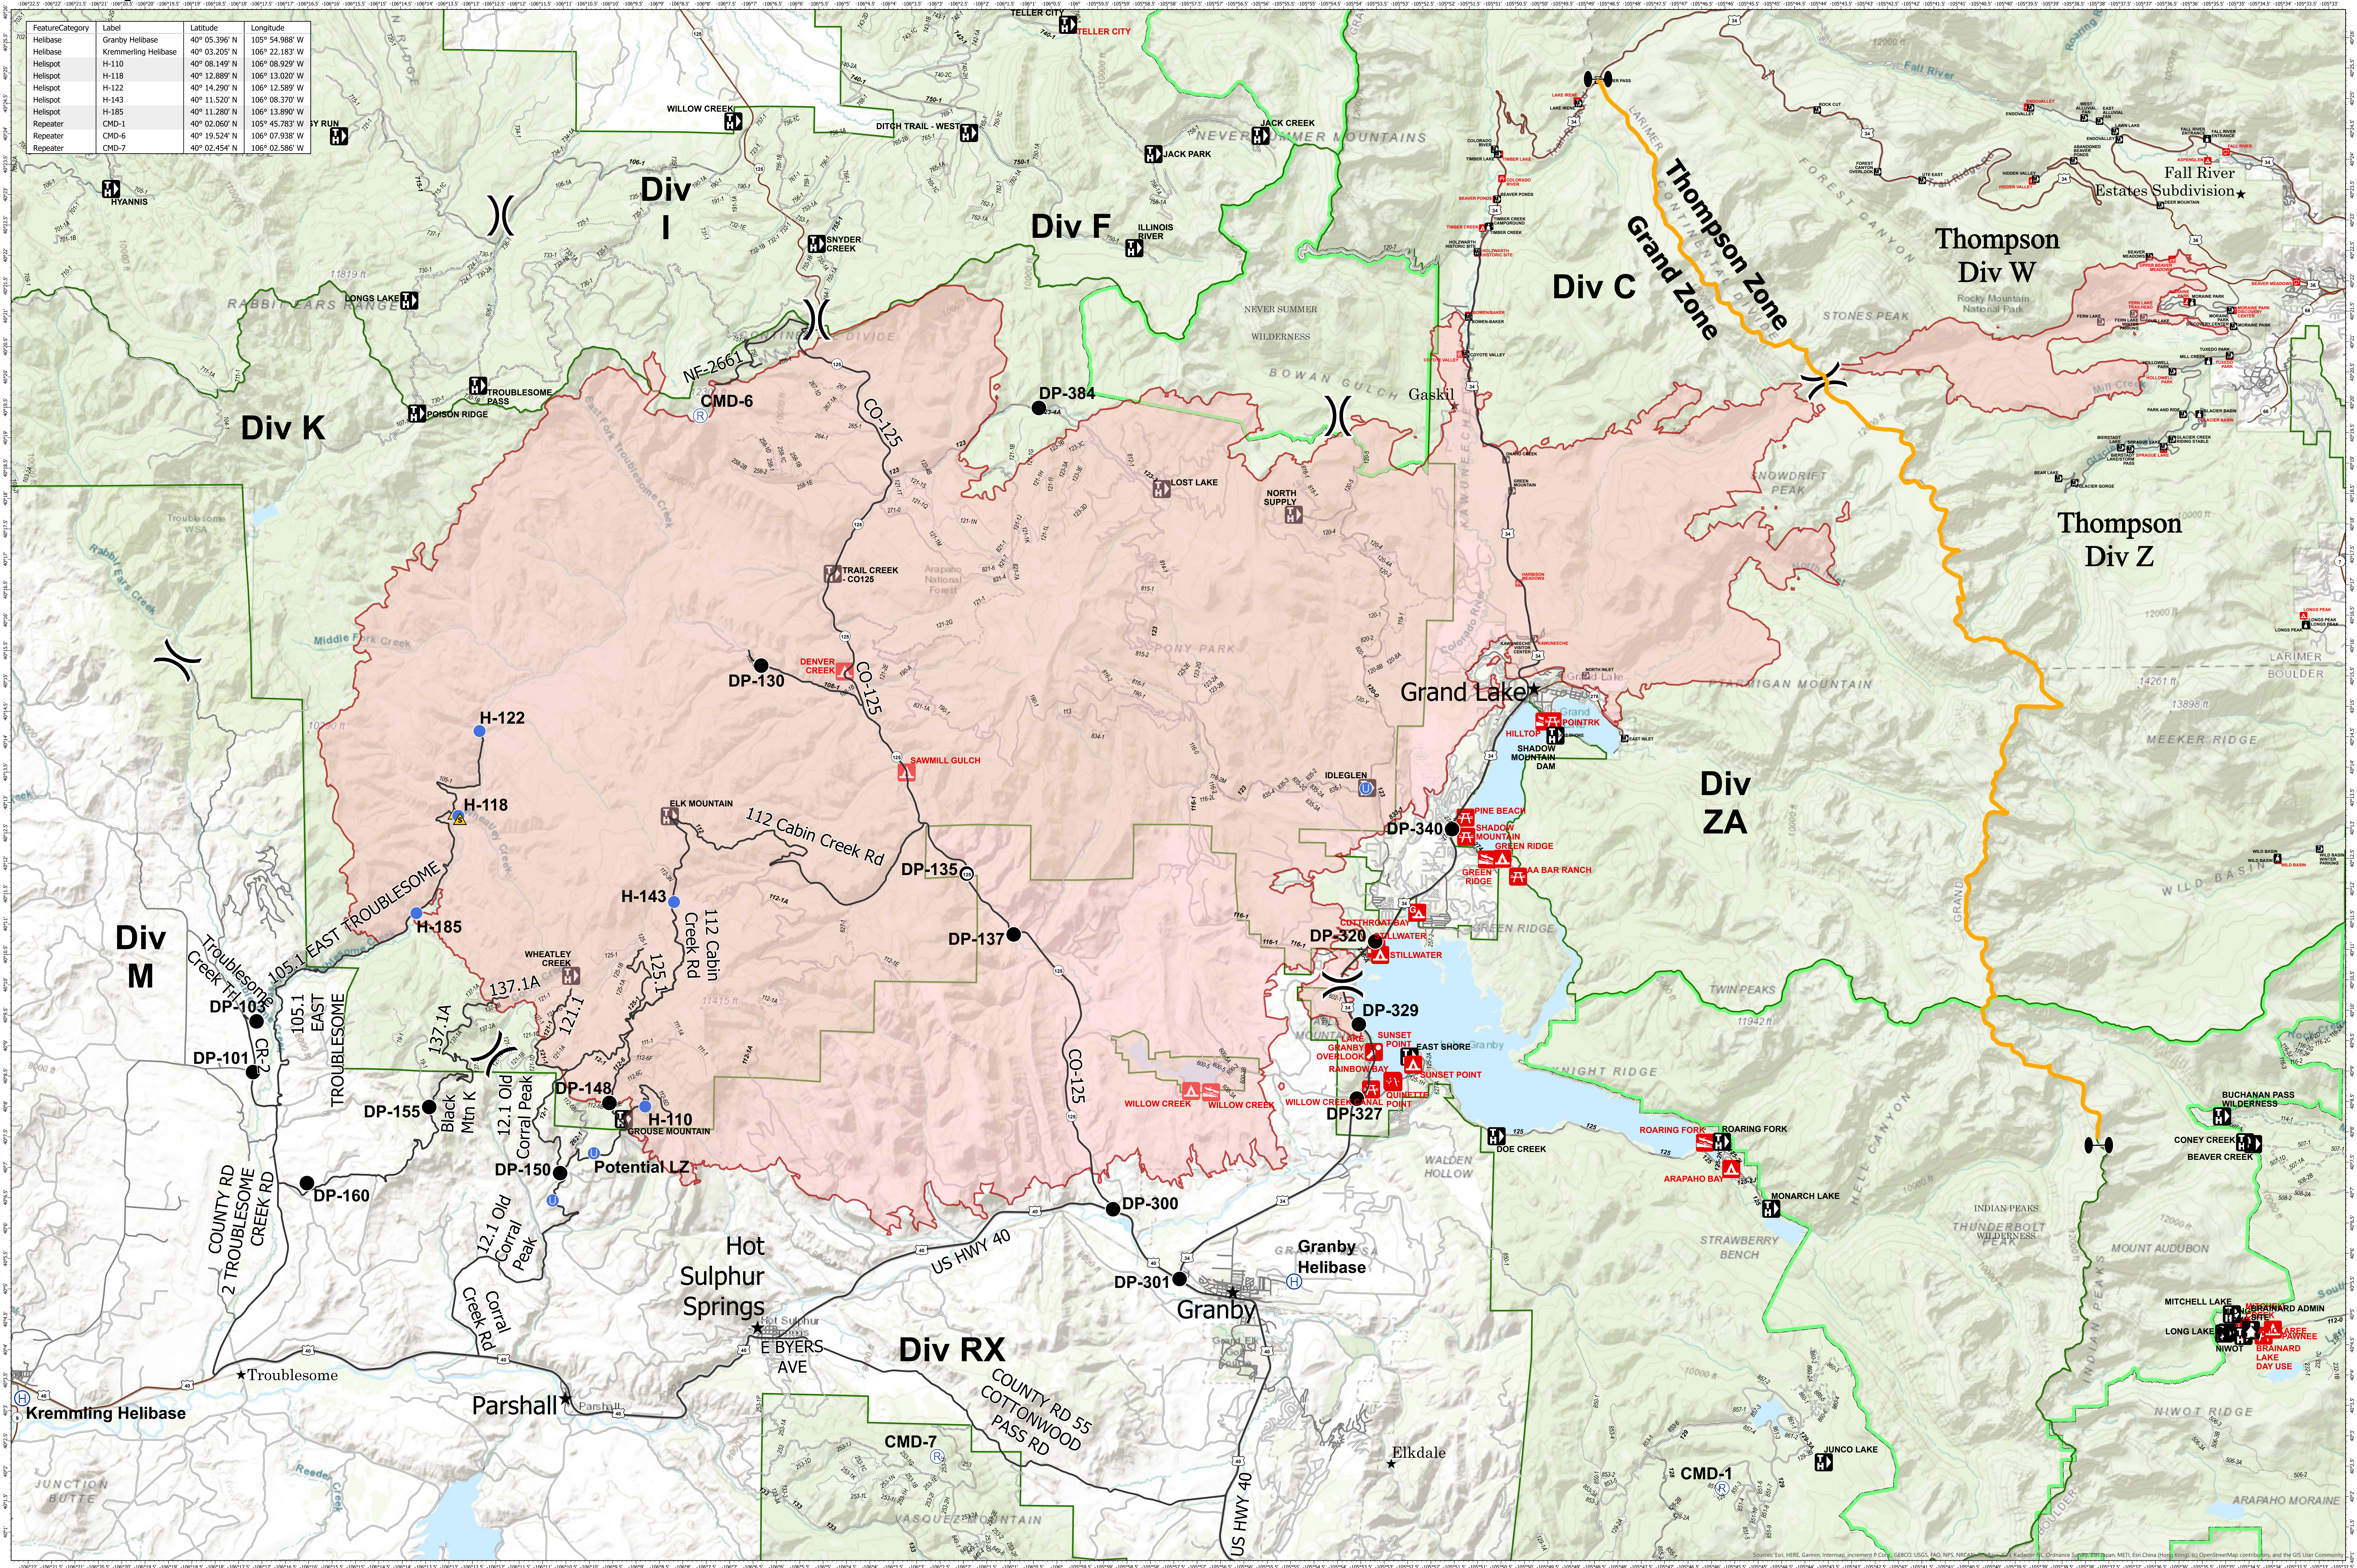

# Transportation - East Troublesome - Grand Zone

November 2, 2020

FeatureCategory	Label	Latitude	Longitude
Helibase	Granby Helibase	40° 05.396' N	105° 54.988' W
Helibase	Kremmting Helibase	40° 03.205' N	106° 22.183' W
Helispot	H-110	40° 08.149' N	106° 08.329' W
Helispot	H-118	40° 12.889' N	106° 13.020' W
Helispot	H-122	40° 14.290' N	106° 12.589' W
Helispot	H-143	40° 11.520' N	106° 08.370' W
Helispot	H-185	40° 11.280' N	106° 13.890' W
Repeater	CMD-1	40° 02.060' N	105° 45.783' W
Repeater	CMD-6	40° 19.524' N	106° 07.938' W
Repeater	CMD-7	40° 02.454' N	106° 02.586' W

**EAST TROUBLESOME - GRAND ZONE**  
**WY-MRF-000408**

10/31/20 2145 hrs  
 193,774 Total Acres  
 188,910 Grand Zone  
 4,864 Thompson Zone

- ★ City
- Roads
- Drop Point

- ⊕ Helibase
- Unimproved Landing Area
- Helispot
- Ⓡ Repeater
- ⚠ Safety Zone
- ⦿ Zone Break

- ) Division Break
- Fire Perimeter
- FS Boundary

- ▭ Wilderness
- ZoneBreak

RM Type 3 Team