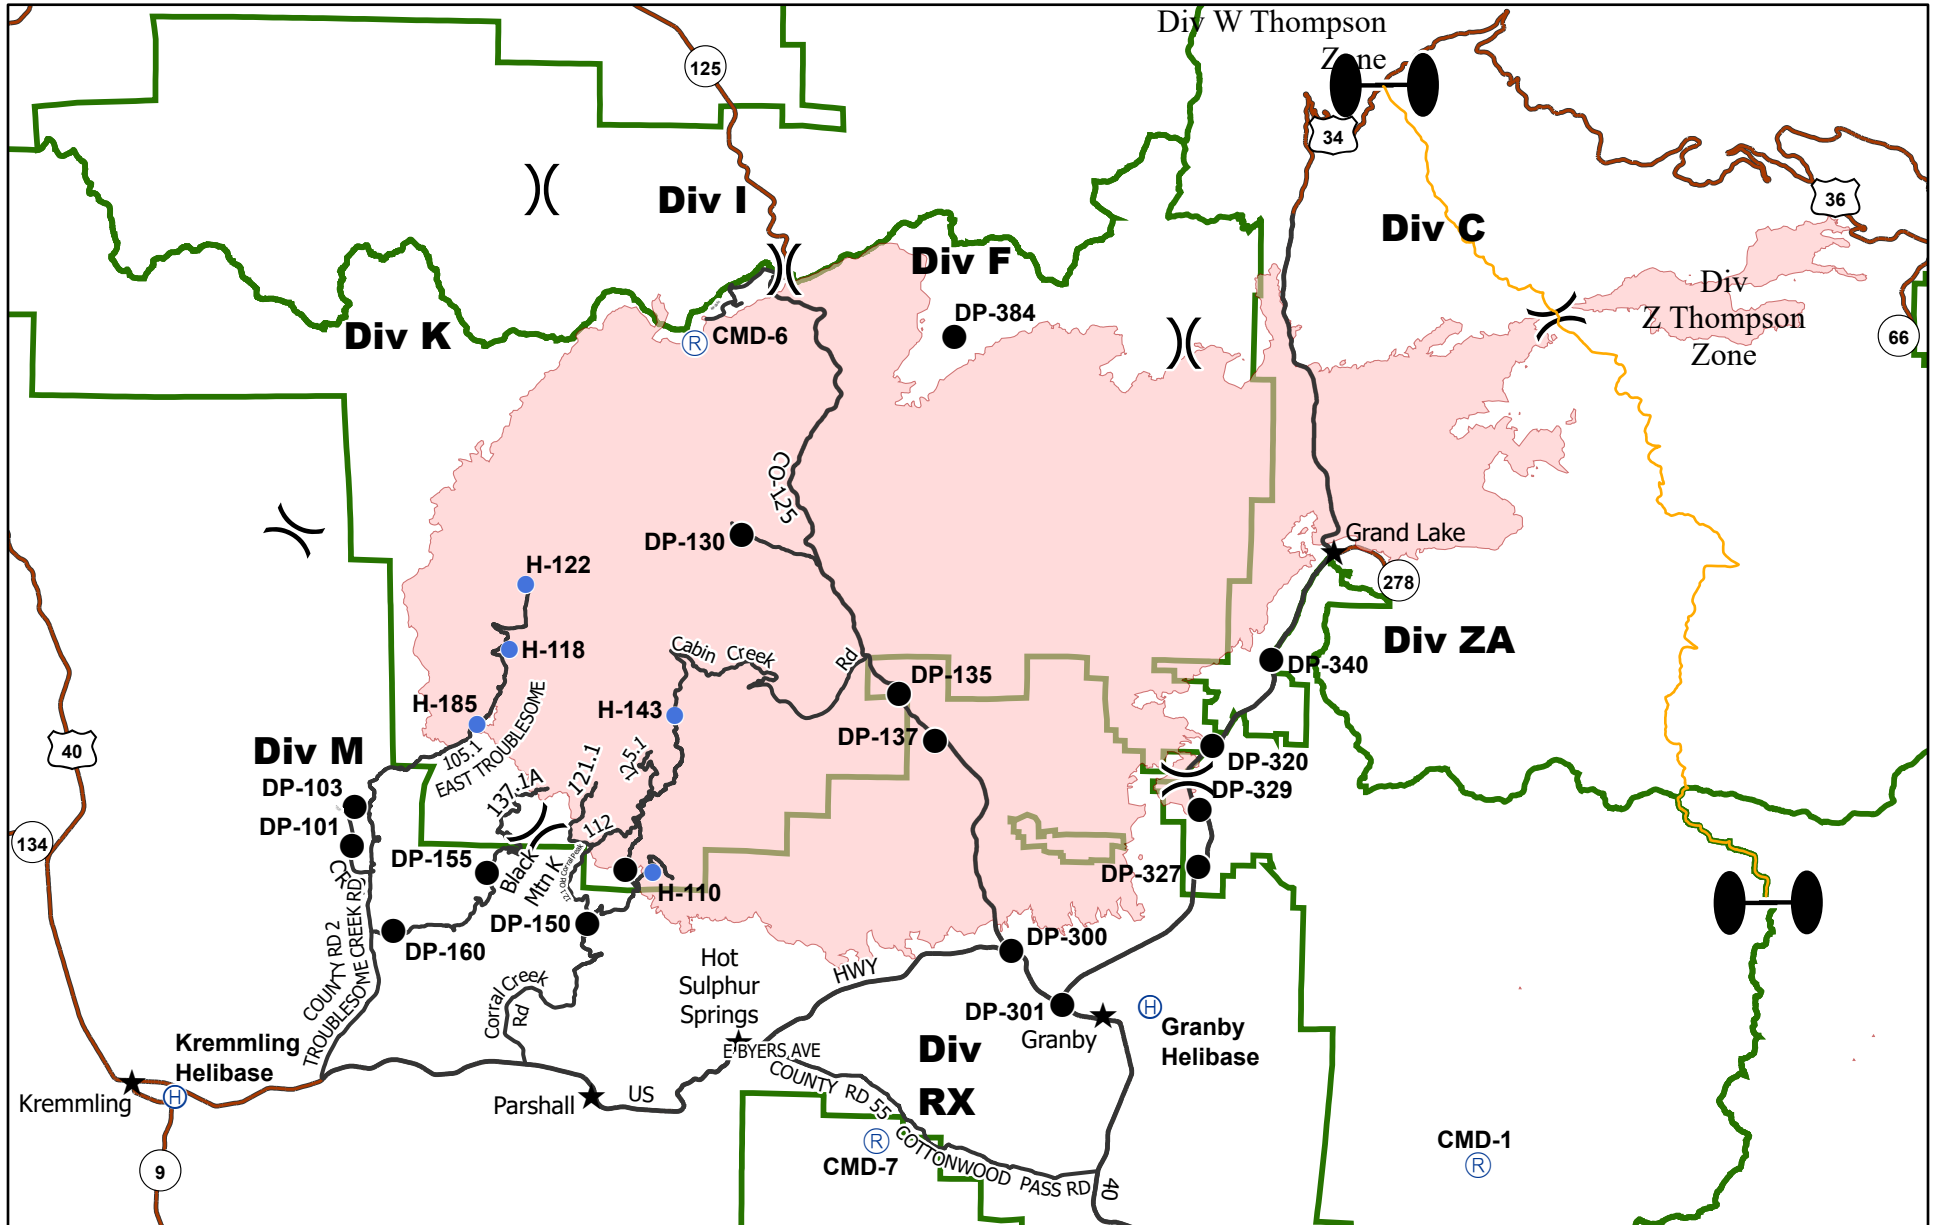

Transportation - East Troublesome - Grand Zone

November 2, 2020

Fire perimeter as of
 10/31/20 2145 hrs
 193,774 Total Acres
 188,910 Grand Zone
 4,864 Thompson Zone

- City
- Roads
- Drop Point
- Helibase
- Helispot
- Repeater
- ⌋ Zone Break
- ⌋ Division Break
- Fire Perimeter
- FS Boundary
- ZoneBreak
- Label_Point