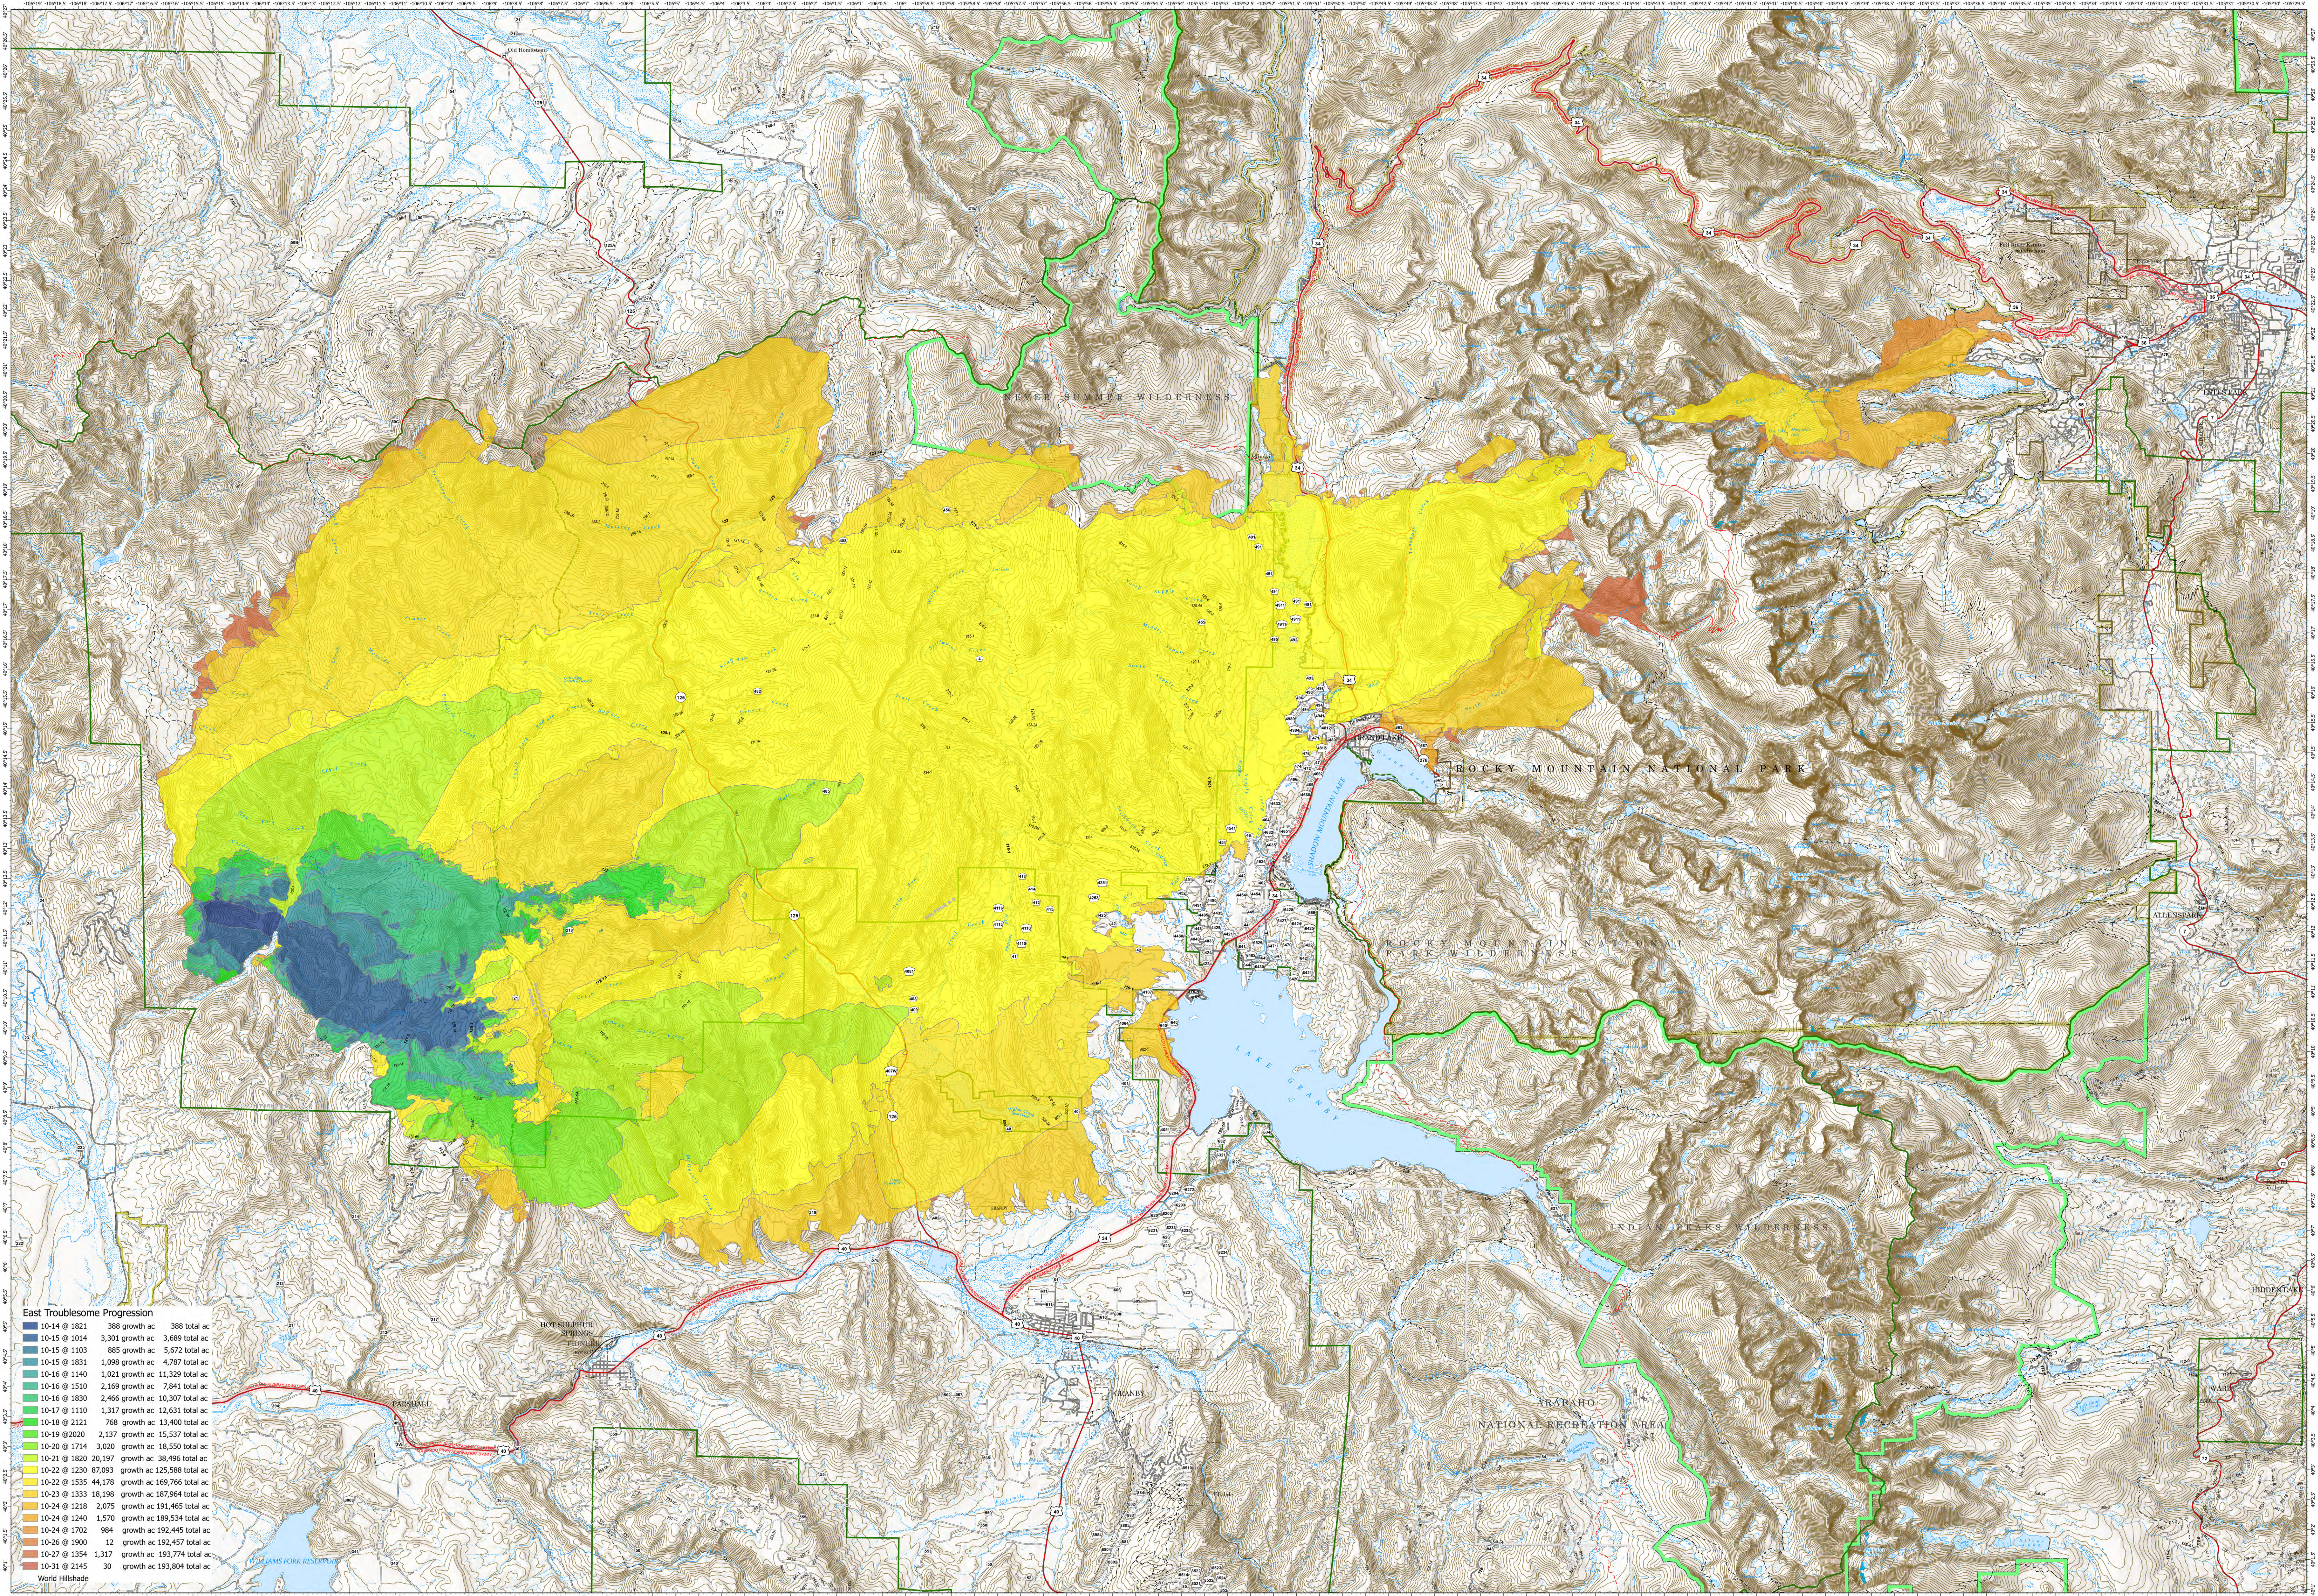

Progression - East Troublesome - Grand Zone

NOVEMBER 3, 2020

EAST TROUBLESOME - GRAND ZONE WY-MRF-000408

- Scenic_Byways
- FS_Administrative_Forest
- Wilderness
- County_Boundary
- FS_Proclaimed_Forest_Grassland
- FS_Ranger_Districts
- State_Boundary
- World_Hillshade

RM Type 3 Team

Map Projection: UTM Zone 13, NAD83