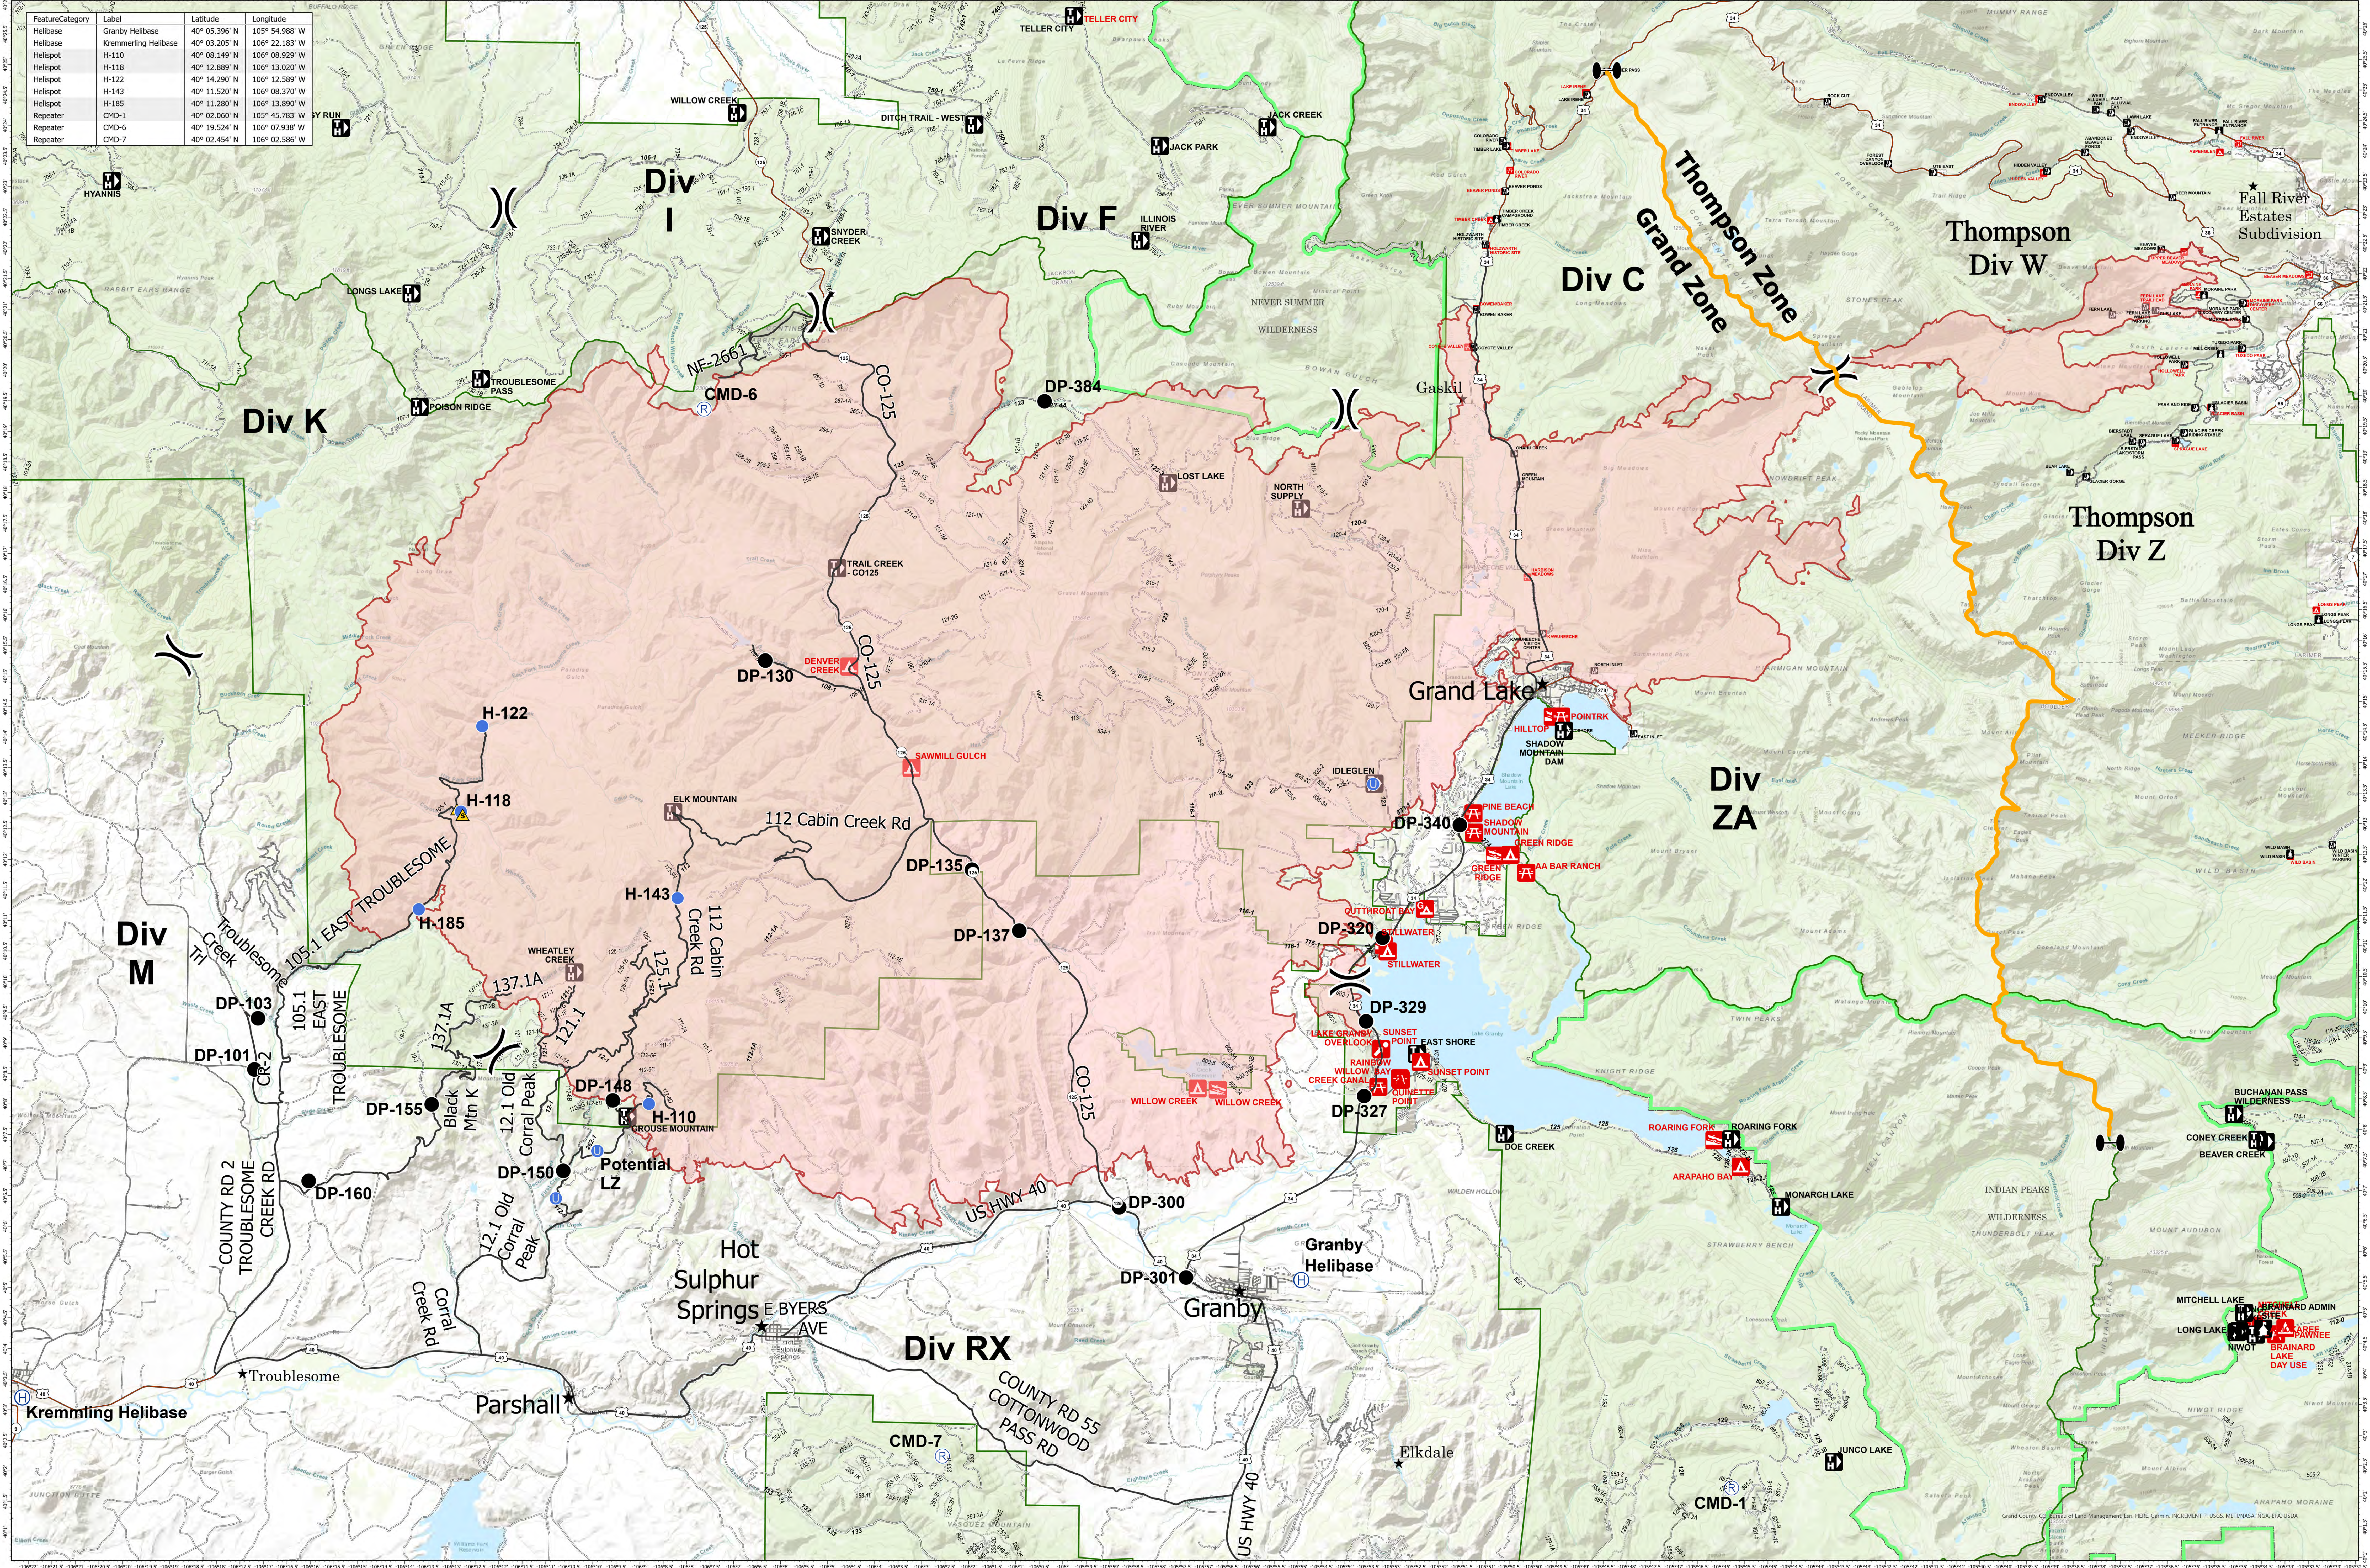

# Transportation - East Troublesome - Grand Zone

November 3, 2020

**EAST TROUBLESOME - GRAND ZONE**  
**WY-MRF-000408**

10/31/20 2145 hrs  
 193,804 Total Acres  
 188,915 Grand Zone  
 4,889 Thompson Zone

★ City  
 — Roads  
 ● Drop Point

⊕ Helibase  
 ● Unimproved Landing Area  
 ● Helispot

Ⓡ Repeater  
 ⚠ Safety Zone  
 ⚓ Zone Break

) Division Break  
 ■ Fire Perimeter  
 □ FS Boundary

▭ Wilderness  
 — ZoneBreak

RM Type 3 Team

0 1.5 3 Miles