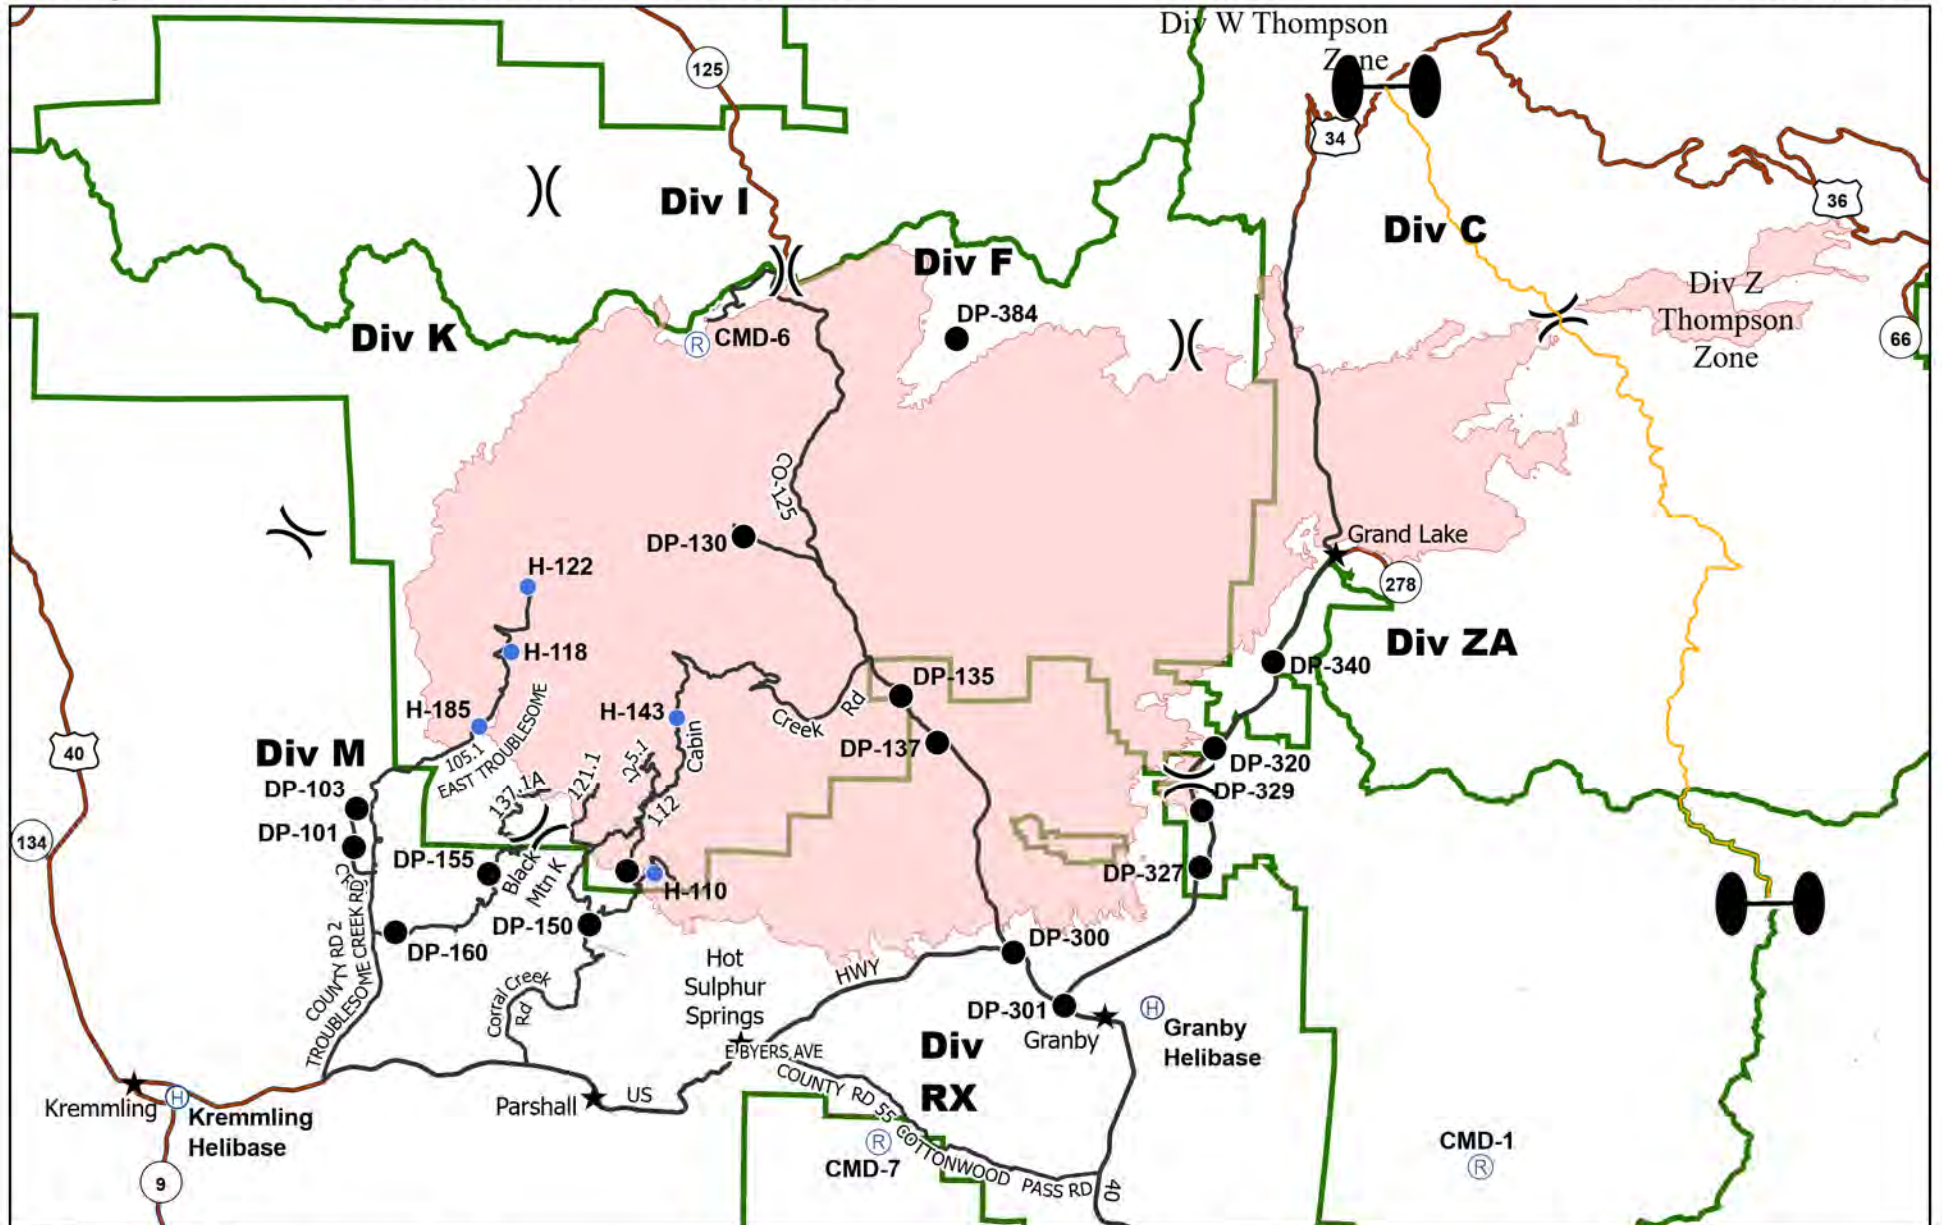

Transportation - East Troublesome - Grand Zone

November 3, 2020

Fire perimeter as of
 10/31/20 2145 hrs
 193,804 Total Acres
 188,915 Grand Zone
 4,889 Thompson Zone

- City
- Roads
- Drop Point
- Helibase
- Helispot
- ◡ Repeater
- ⌋ Zone Break
- ⌋ Division Break
- ◻ Fire Perimeter
- FS Boundary
- ◻ Label_Point
- ZoneBreak